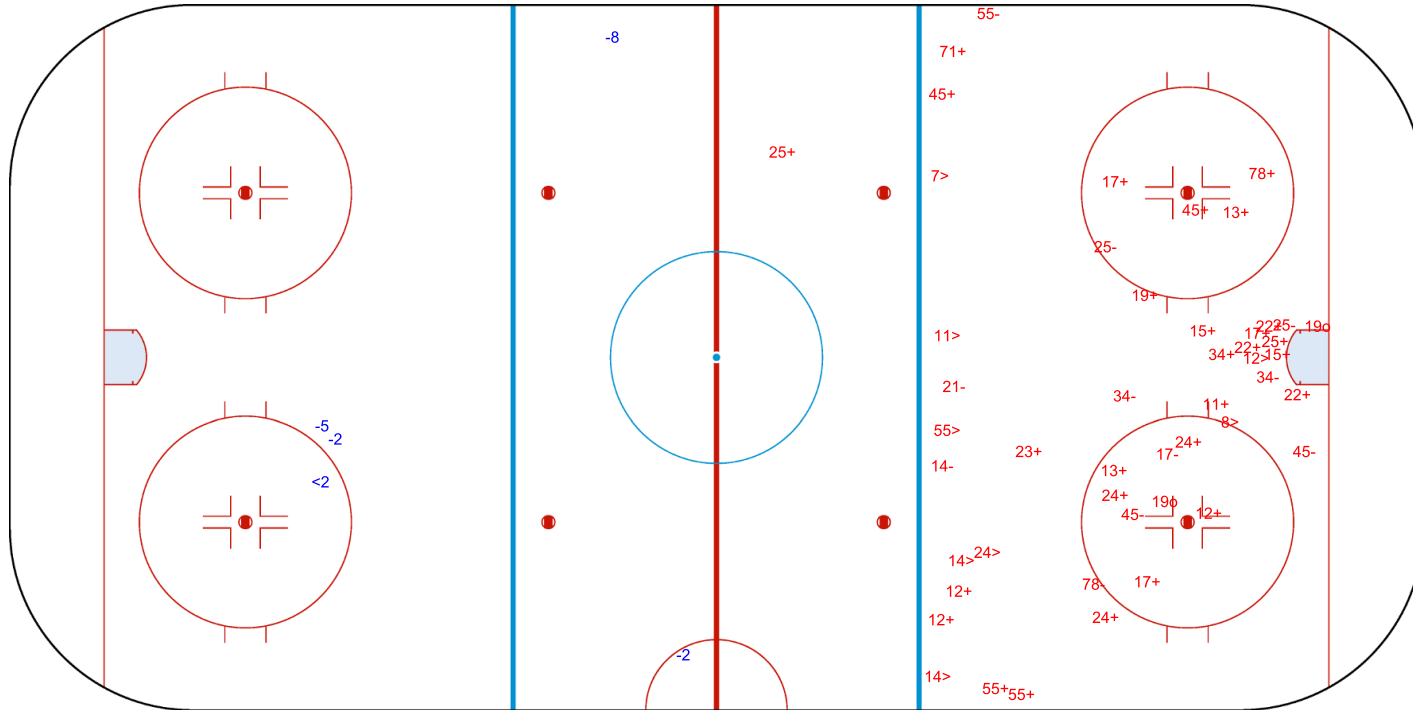

SHOT CHART
NED - SWE

Shots by NED
Goals (o): 0
SSP (<): 1
SSG (+): 0
SPG (-): 4

GK 31 of SWE

1st Period

Shots by SWE
Goals (o): 2
SSP (>): 8
SSG (+): 28
SPG (-): 11

GK 1 of NED

Shots by SWE

Goals (o): 4 SSG (+): 24
SSP (-): 8 SPG (-): 20

GK 1 of NED

2nd Period

Shots by NED

Goals (o): 0 SSG (+): 3
SSP (>): 1 SPG (-): 0

GK 31 of SWE