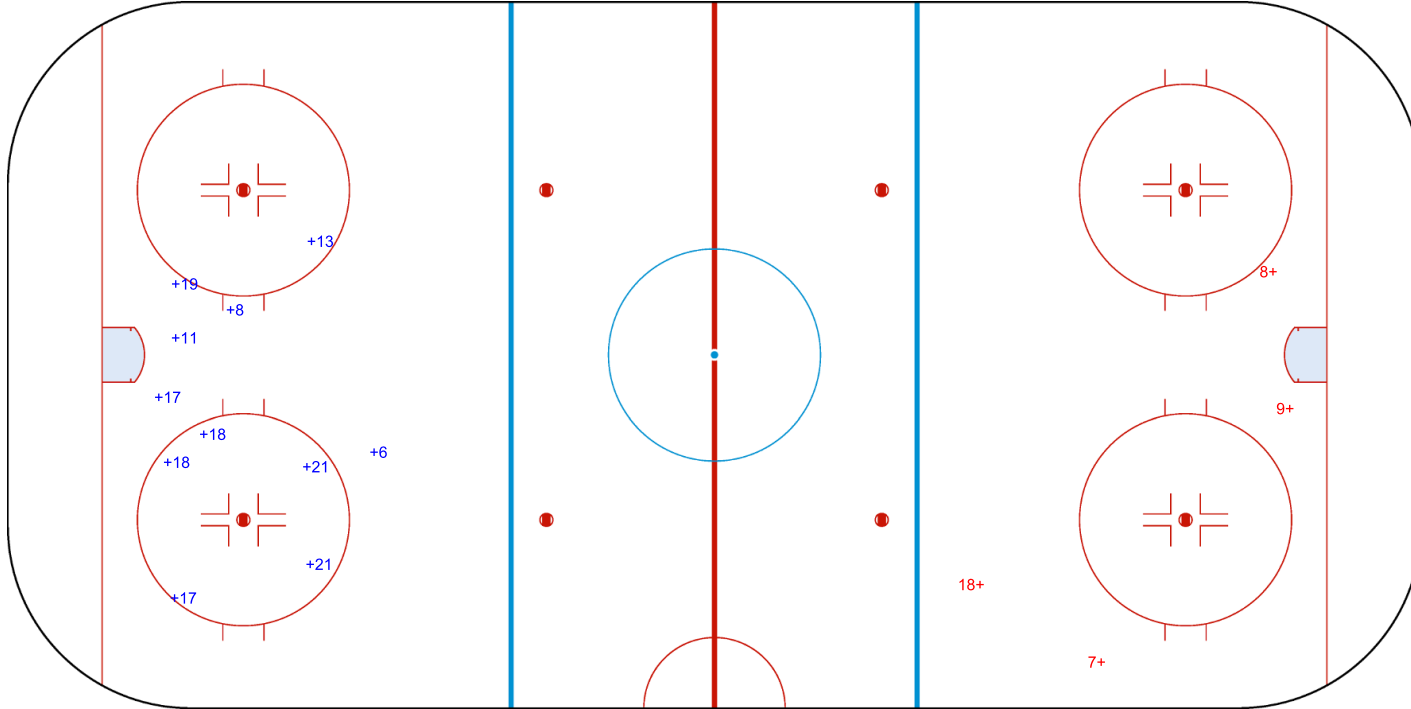

Great Britain
Sheffield
BAUER ARENA ICE

SAT 14 DEC 2024
START TIME 16:00

WOMEN'S OLYMPIC ICE HOCKEY QUALIFICATION ROUND 3
GROUP E

INTERNATIONAL
ICE HOCKEY
FEDERATION

ROUND ROBIN, GAME 4

Shots by GBR

Goals (o): 0   SSG (+): 11
SSP (<): 0   SPG (-): 0

GK 1 of ESP

2nd Period

Shots by ESP

Goals (o): 0   SSG (+): 4
SSP (>): 0   SPG (-): 0

GK 25 of GBR