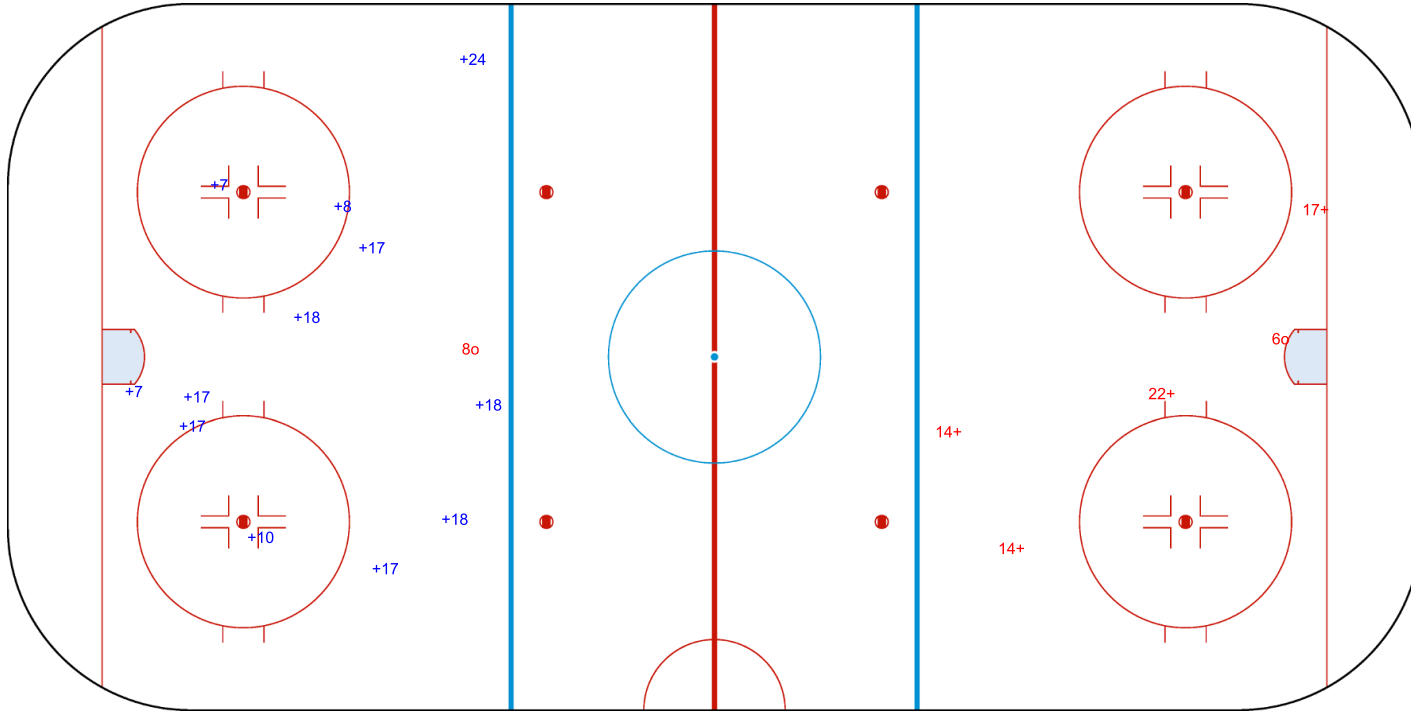

Great Britain
Sheffield
BAUER ARENA ICE

SAT 14 DEC 2024
START TIME 16:00

WOMEN'S OLYMPIC ICE HOCKEY QUALIFICATION ROUND 3
GROUP E

INTERNATIONAL
ICE HOCKEY
FEDERATION

ROUND ROBIN, GAME 4

Shots by ESP

Goals (o): 0   SSG (+): 12
SSP (<): 0   SPG (-): 0

GK 25 of GBR

3rd Period

Shots by GBR

Goals (o): 2   SSG (+): 4
SSP (>): 0   SPG (-): 0

GK 1 of ESP

ENG

Legend:

ENG Empty net goal   GK Goalkeeper   SPG Shots past goal   SSG Shots saved by goalkeeper   SSP Shots saved by player