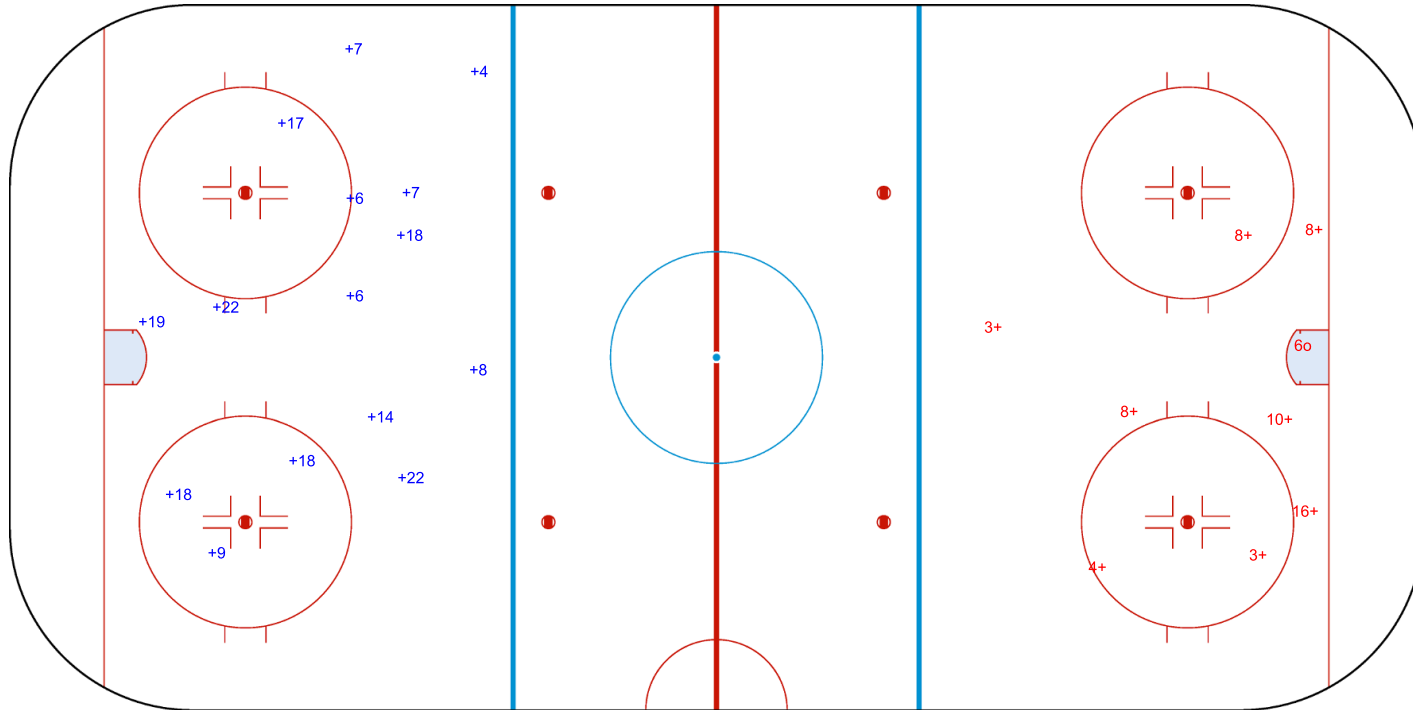

Great Britain
Sheffield
BAUER ARENA ICE

SAT 14 DEC 2024
START TIME 16:00

WOMEN'S OLYMPIC ICE HOCKEY QUALIFICATION ROUND 3
GROUP E

INTERNATIONAL
ICE HOCKEY
FEDERATION

ROUND ROBIN, GAME 4

SHOT CHART
GBR - ESP

Shots by ESP
Goals (o): 0
SSP (<): 0
SSG (+): 15
SPG (-): 0

GK 25 of GBR

1st Period

Shots by GBR
Goals (o): 1
SSP (>): 0
SSG (+): 8
SPG (-): 0

GK 1 of ESP