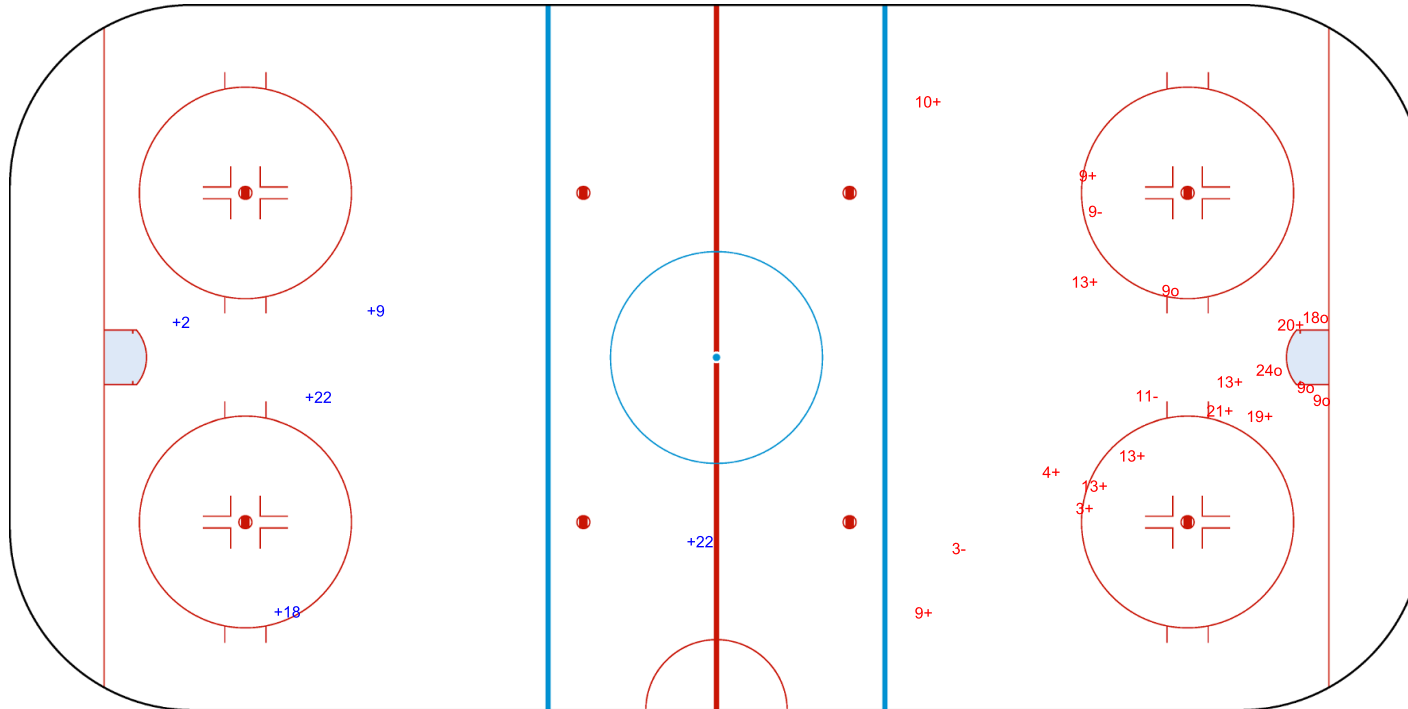

SHOT CHART
CRO - NED

Shots by CRO
Goals (o): 0
SSP (<): 0
SSG (+): 5
SPG (-): 0

GK 1 of NED

Period: 1

Shots by NED
Goals (o): 5
SSP (>): 0
SSG (+): 12
SPG (-): 3

GK 1 of CRO

GK 25 of CRO

Shots by NED

Goals (o): 0 SSG (+): 6

SSP (<): 0 SPG (-): 1

GK 1 of CRO

CRO

Period: 2

NED

Shots by CRO

Goals (o): 1 SSG (+): 13

SSP (>): 0 SPG (-): 2

GK 1 of NED

Shots by CRO

Goals (o): 1 SSG (+): 7

SSP (<): 0 SPG (-): 2

GK 1 of NED

Period: 3

Shots by NED