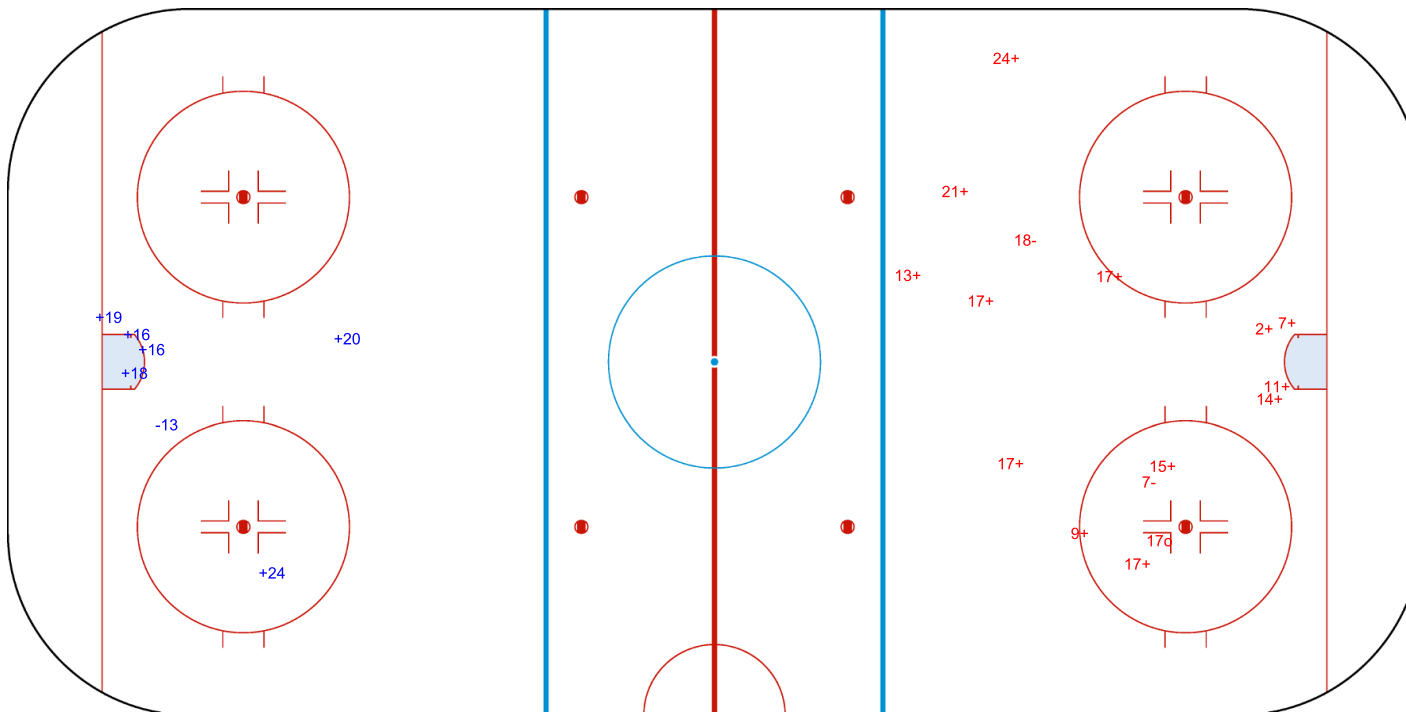

SHOT CHART
CRO - NED

Shots by CRO
Goals (o): 0
SSP (<): 0
SSG (+): 5
SPG (-): 0

GK 1 of NED

Period: 1

Shots by NED
Goals (o): 5
SSP (>): 0
SSG (+): 12
SPG (-): 3

GK 1 of CRO

GK 25 of CRO

Shots by NED

Goals (o): 0 SSG (+): 6

SSP (<): 0 SPG (-): 1

GK 1 of CRO

CRO

Period: 2

NED

Shots by CRO

Goals (o): 1 SSG (+): 13

SSP (>): 0 SPG (-): 2

GK 1 of NED

Shots by CRO

Goals (o): 1 SSG (+): 7

SSP (<): 0 SPG (-): 2

GK 1 of NED

Period: 3

Shots by NED