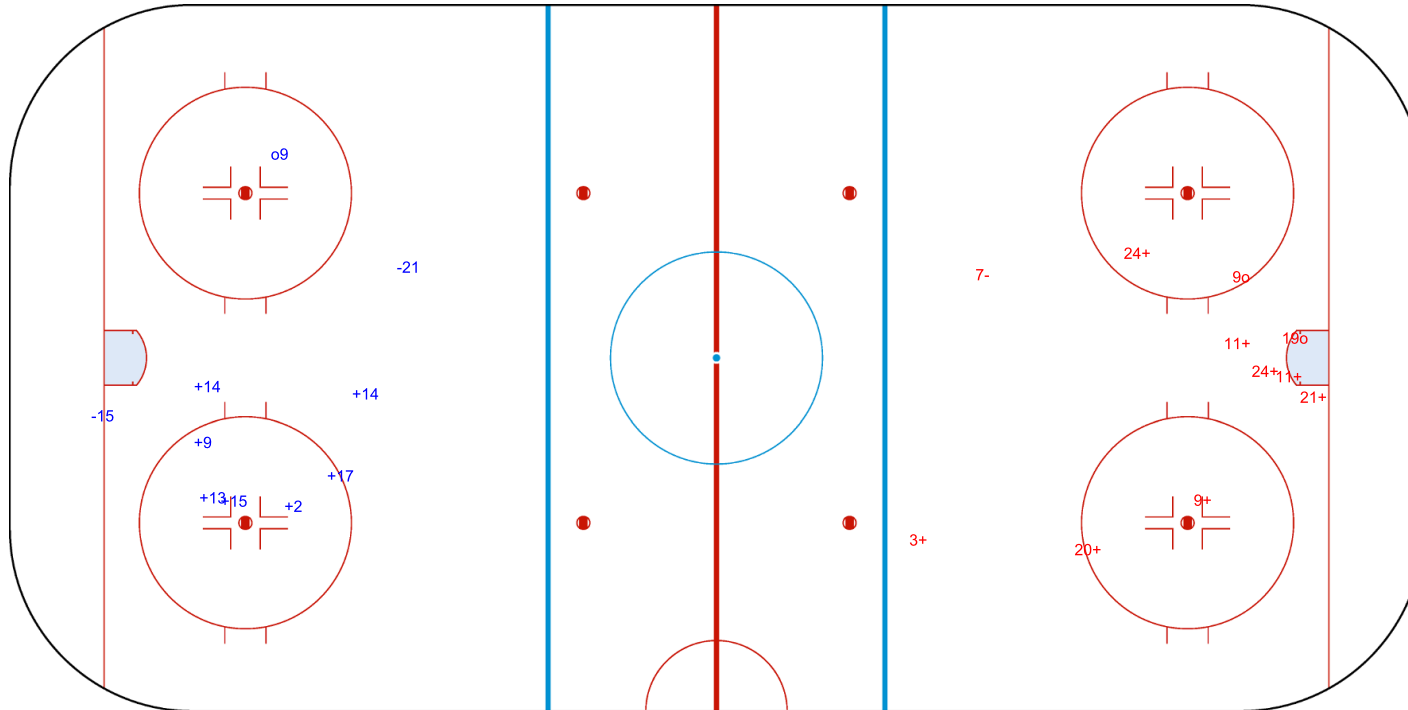

Shots by CRO

Goals (o): 1   SSG (+): 7

SSP (<): 0   SPG (-): 2

GK 1 of NED

Period: 3

Shots by NED

Goals (o): 2   SSG (+): 8

SSP (>): 0   SPG (-): 1

GK 1 of CRO

Legend:	
GK Goalkeeper	SSP Shots saved by player
SPG Shots past goal	SSG Shots saved by goalkeeper