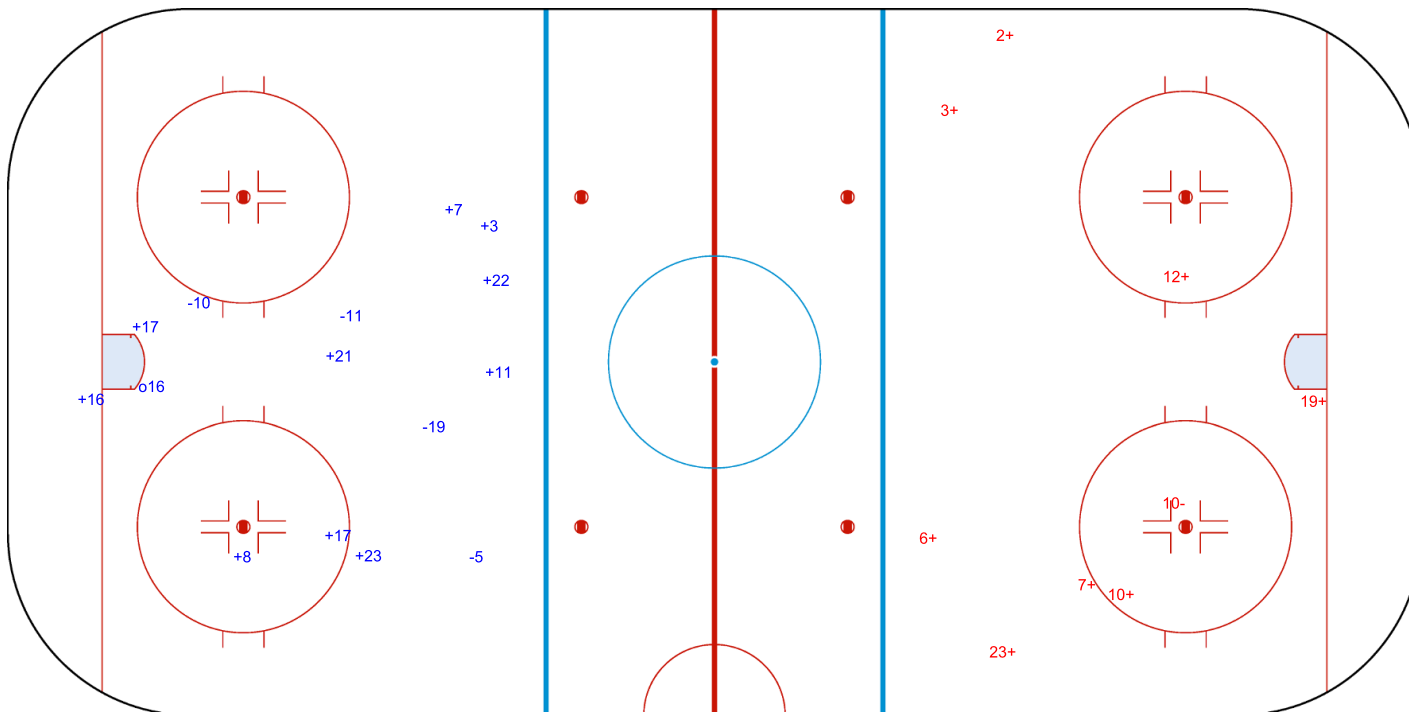

BEL

Period: 3

KOR

Shots by BEL

Goals (o): 0    SSG (+): 8  
SSP (>): 0    SPG (-): 1

GK 1 of KOR

Legend:	
<b>GK</b>	Goalkeeper
<b>SPG</b>	Shots past goal
<b>SSG</b>	Shots saved by goalkeeper
<b>SSP</b>	Shots saved by player