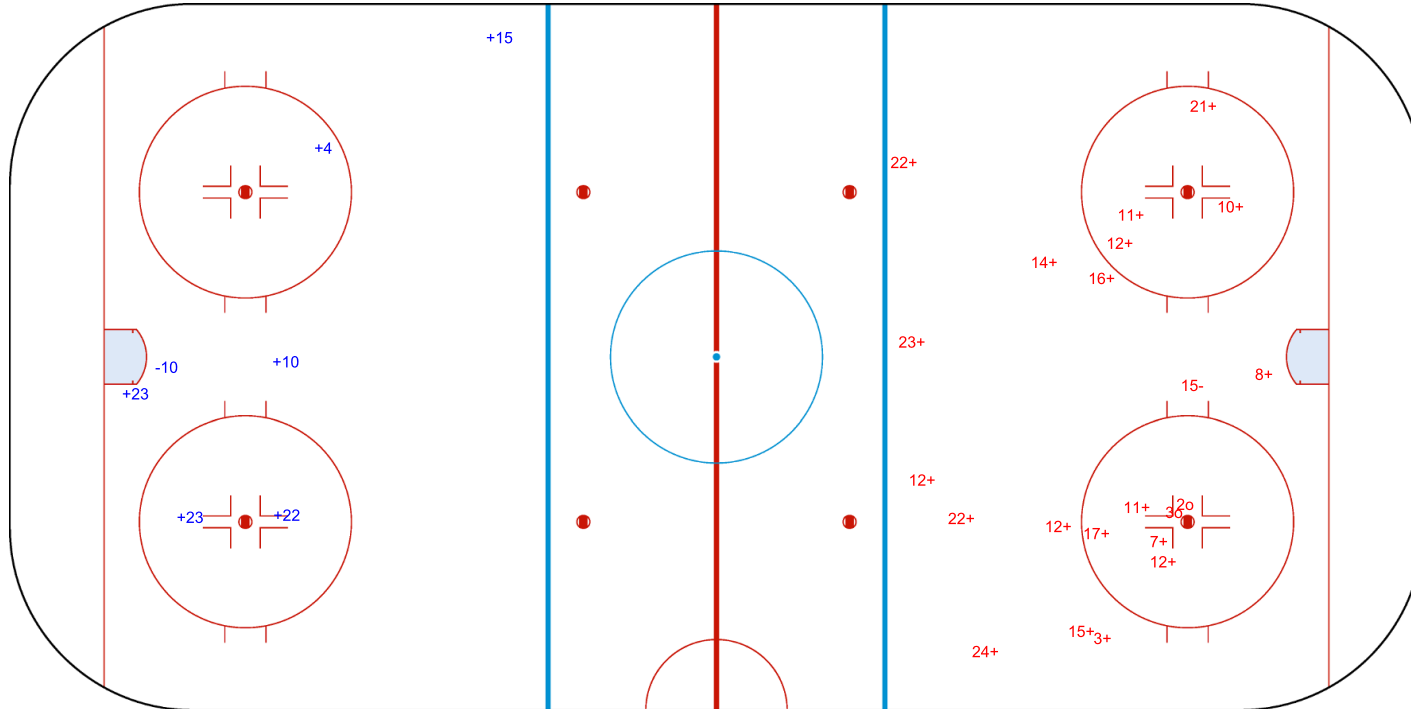

SHOT CHART

KOR - BEL

Period: 1

Shots by KOR  
Goals (o): 2    SSG (+): 10  
SSP (<): 0    SPG (-): 4

Shots by BEL  
Goals (o): 2    SSG (+): 2  
SSP (>): 0    SPG (-): 3

Shots by BEL

Goals (o): 0    SSG (+): 6  
SSP (<): 0    SPG (-): 1

GK 1 of KOR

Period: 2

Shots by KOR

Goals (o): 2    SSG (+): 19  
SSP (>): 0    SPG (-): 1

GK 25 of BEL

Shots by KOR

Goals (o): 1    SSG (+): 10  
SSP (<): 0    SPG (-): 4

GK 25 of BEL