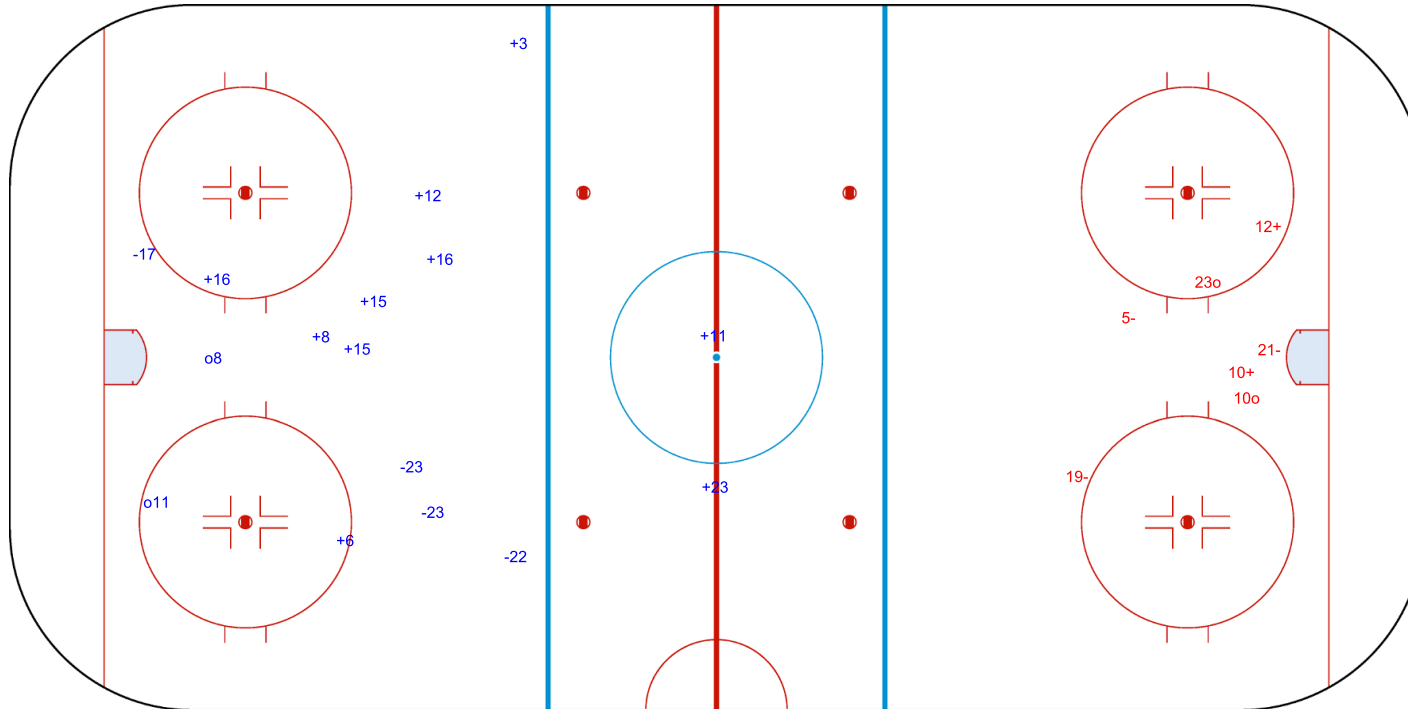

SHOT CHART

KOR - BEL

Period: 1

Shots by KOR  
Goals (o): 2    SSG (+): 10  
SSP (<): 0    SPG (-): 4

Shots by BEL  
Goals (o): 2    SSG (+): 2  
SSP (>): 0    SPG (-): 3

Shots by BEL

Goals (o): 0    SSG (+): 6  
SSP (<): 0    SPG (-): 1

GK 1 of KOR

Period: 2

Shots by KOR

Goals (o): 2    SSG (+): 19  
SSP (>): 0    SPG (-): 1

GK 25 of BEL

Shots by KOR

Goals (o): 1    SSG (+): 10  
SSP (<): 0    SPG (-): 4

GK 25 of BEL