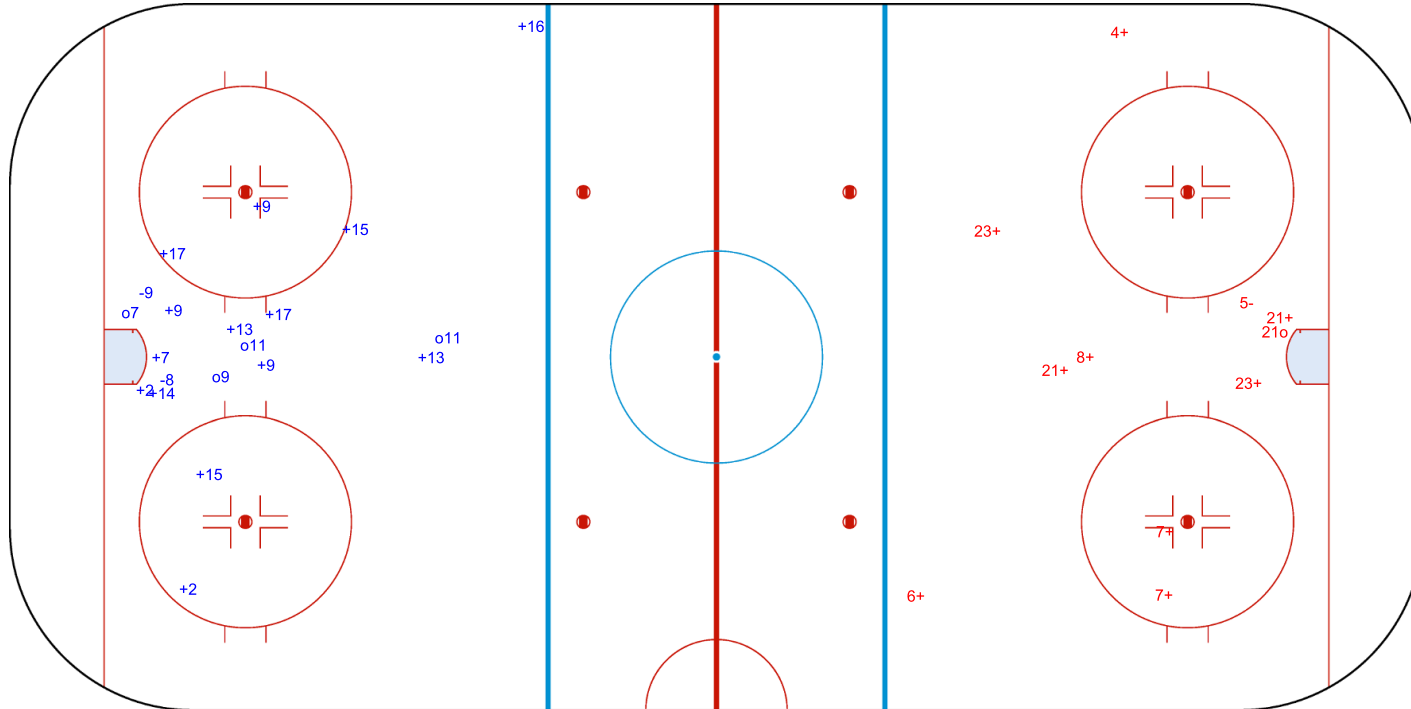

SHOT CHART
BEL - CRO

Shots by BEL
Goals (o): 2
SSP (<): 0
SSG (+): 4
SPG (-): 3

CRO → Period: 1 ← BEL

Shots by CRO
Goals (o): 2
SSP (>): 0
SSG (+): 4
SPG (-): 2

Shots by CRO

Goals (o): 4 SSG (+): 14
SSP (<): 0 SPG (-): 2

GK 1 of BEL

Period: 2

Shots by BEL

Goals (o): 1 SSG (+): 9
SSP (>): 0 SPG (-): 1

GK 25 of CRO

Shots by BEL
Goals (o): 2
SSP (<): 0
SSG (+): 9
SPG (-): 3

GK 25 of CRO

Period: 3