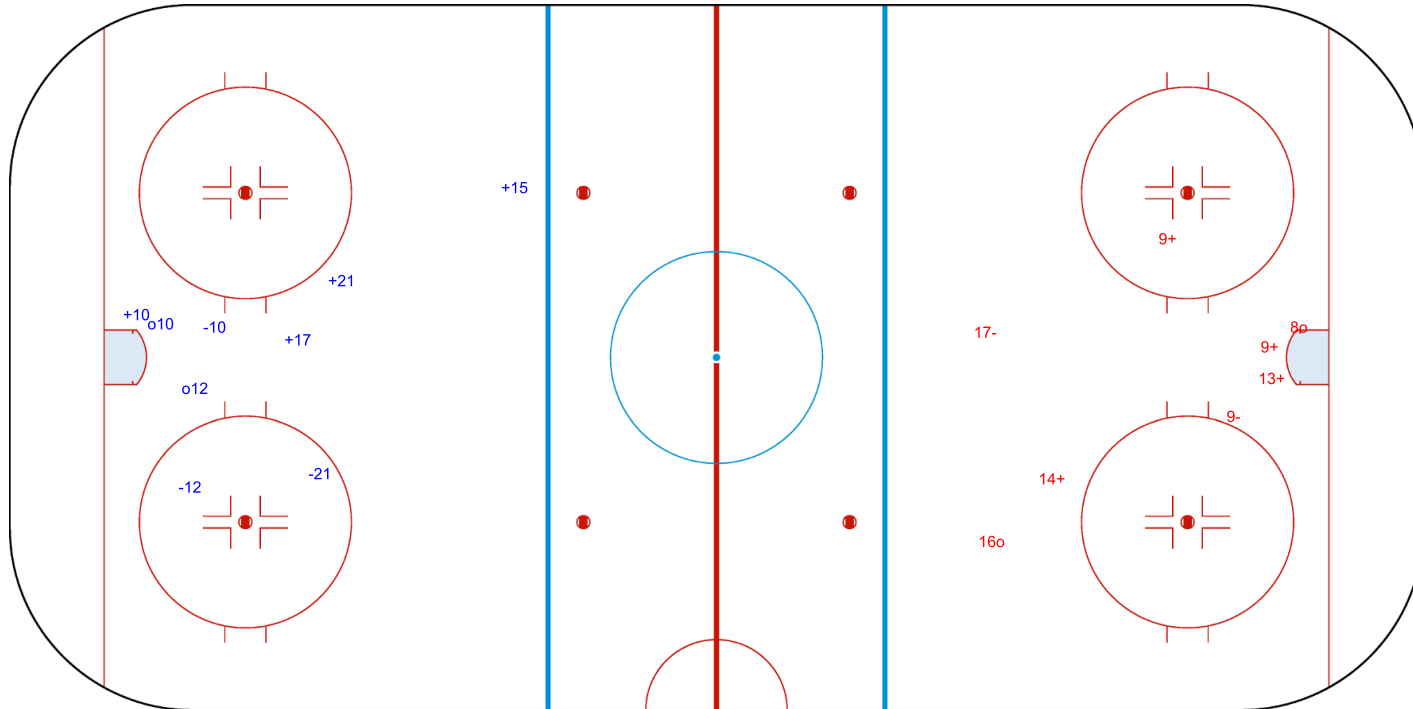

SHOT CHART
BEL - CRO

Shots by BEL
Goals (o): 2
SSP (<): 0
SSG (+): 4
SPG (-): 3

CRO → Period: 1 ← BEL

Shots by CRO
Goals (o): 2
SSP (>): 0
SSG (+): 4
SPG (-): 2

Shots by CRO

Goals (o): 4 SSG (+): 14
SSP (<): 0 SPG (-): 2

GK 1 of BEL

Period: 2

Shots by BEL

Goals (o): 1 SSG (+): 9
SSP (>): 0 SPG (-): 1

GK 25 of CRO

Shots by BEL
Goals (o): 2
SSP (<): 0
SSG (+): 9
SPG (-): 3

GK 25 of CRO

Period: 3