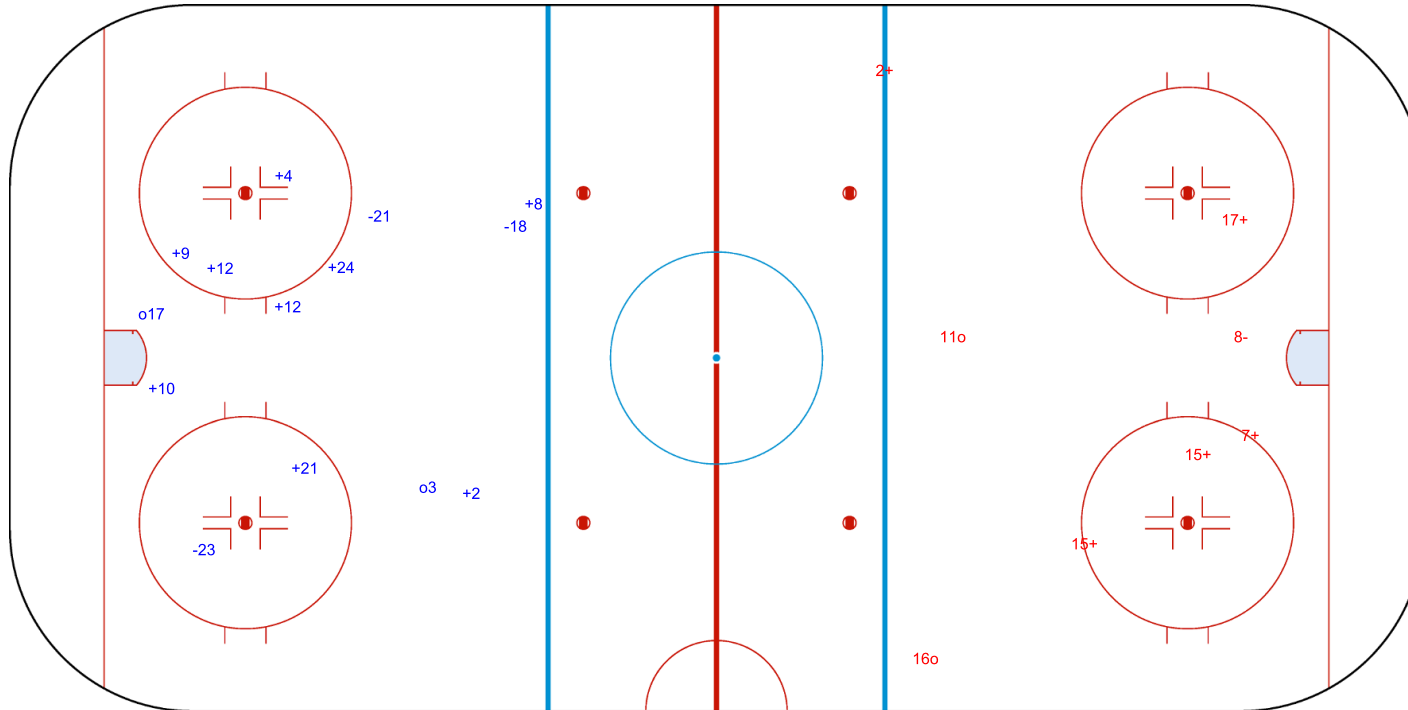

SHOT CHART
BEL - CRO

Shots by BEL
Goals (o): 2
SSP (<): 0
SSG (+): 4
SPG (-): 3

CRO → Period: 1 ← BEL

Shots by CRO
Goals (o): 2
SSP (>): 0
SSG (+): 4
SPG (-): 2

Shots by CRO

Goals (o): 4 SSG (+): 14
SSP (<): 0 SPG (-): 2

GK 1 of BEL

Period: 2

Shots by BEL

Goals (o): 1 SSG (+): 9
SSP (>): 0 SPG (-): 1

GK 25 of CRO

Shots by BEL
Goals (o): 2
SSP (<): 0
SSG (+): 9
SPG (-): 3

GK 25 of CRO

Period: 3