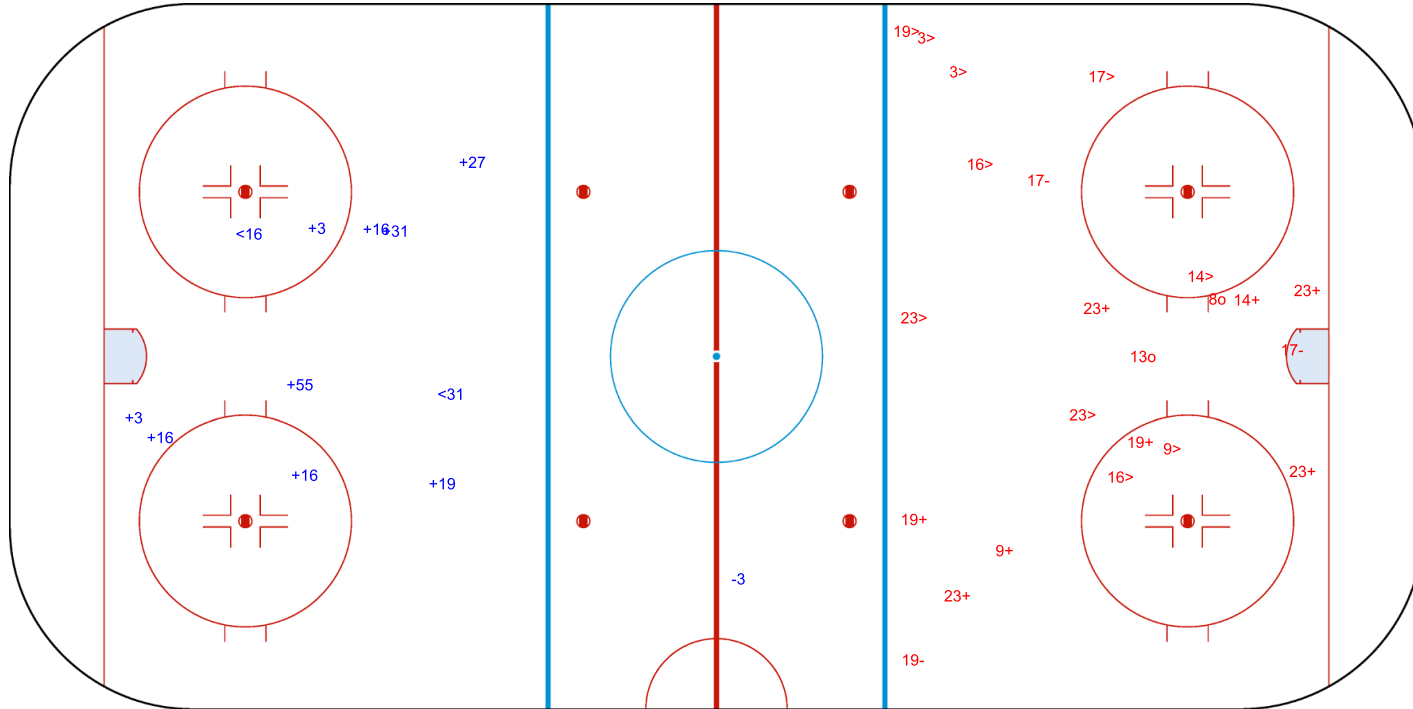

SHOT CHART
ROU - CRO

Shots by CRO
Goals (o): 0
SSP (<): 2
SSG (+): 9
SPG (-): 1

GK 25 of ROU

ROU → 1st Period ← CRO

Shots by ROU
Goals (o): 2
SSP (>): 10
SSG (+): 8
SPG (-): 3

GK 25 of CRO

Shots by ROU

Goals (o): 2 SSG (+): 6
SSP (<): 4 SPG (-): 4

GK 25 of CRO

2nd Period

Shots by CRO

Goals (o): 1 SSG (+): 9
SSP (>): 2 SPG (-): 9

GK 25 of ROU