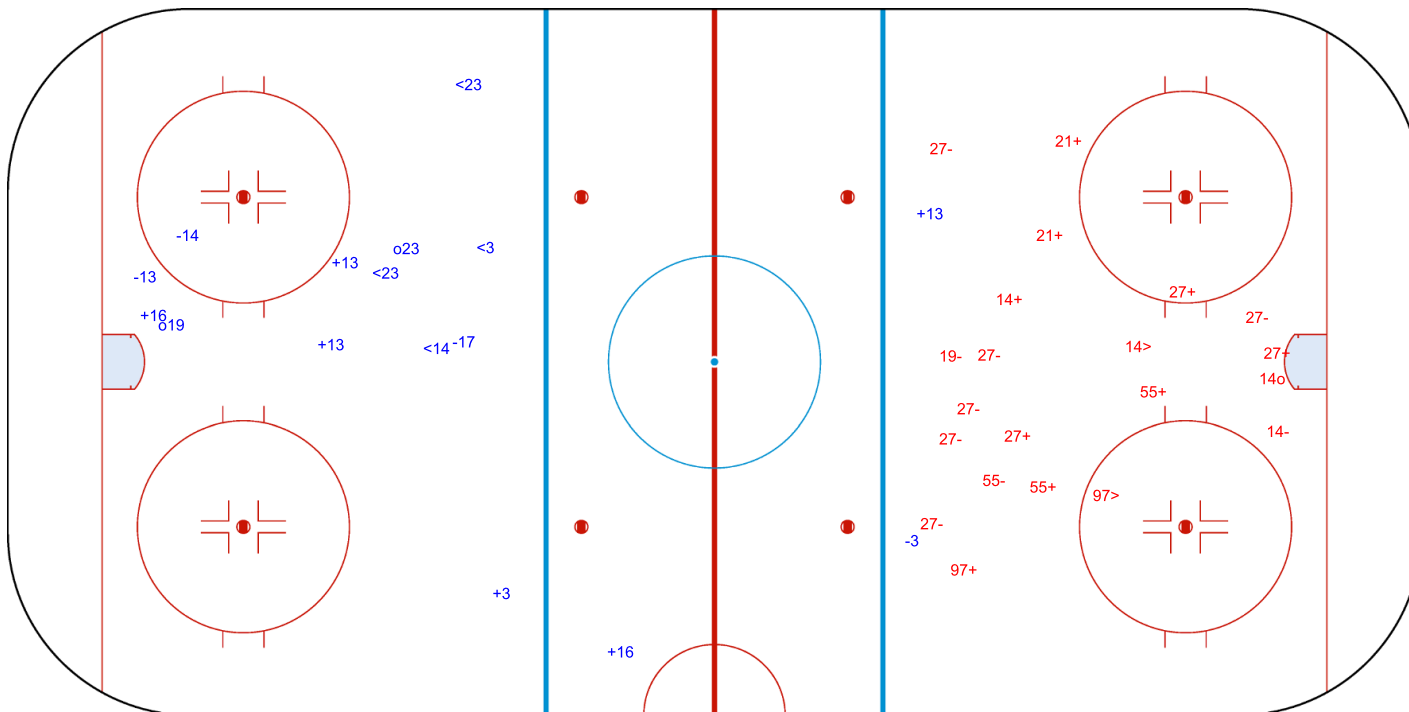

SHOT CHART
ROU - CRO

Shots by CRO
Goals (o): 0
SSP (<): 2
SSG (+): 9
SPG (-): 1

GK 25 of ROU

ROU → 1st Period ← CRO

Shots by ROU
Goals (o): 2
SSP (>): 10
SSG (+): 8
SPG (-): 3

GK 25 of CRO

Shots by ROU

Goals (o): 2 SSG (+): 6
SSP (<): 4 SPG (-): 4

GK 25 of CRO

2nd Period

Shots by CRO

Goals (o): 1 SSG (+): 9
SSP (>): 2 SPG (-): 9

GK 25 of ROU