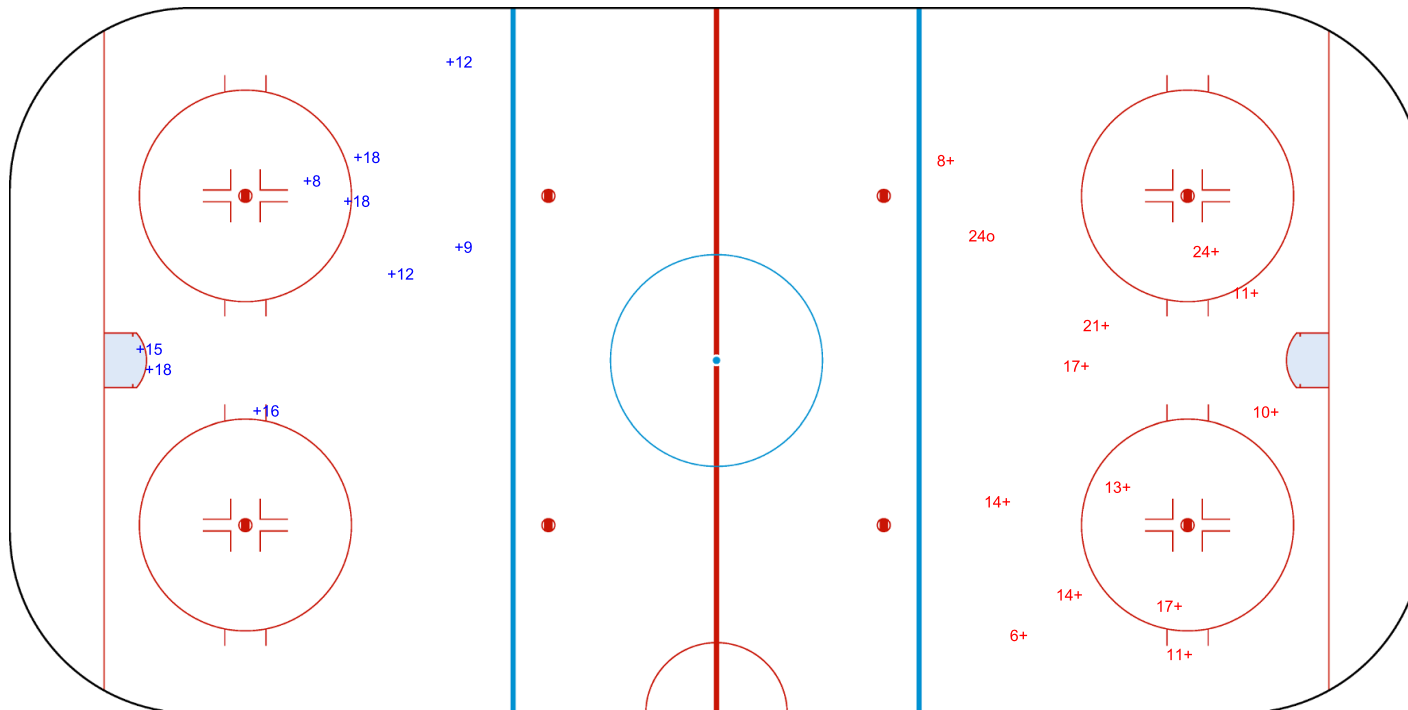

SHOT CHART
GBR - LTU

Shots by GBR
Goals (o): 0
SSP (<): 0
SSG (+): 9
SPG (-): 0

GK 20 of LTU

1st Period

Shots by LTU
Goals (o): 1
SSP (>): 0
SSG (+): 12
SPG (-): 0

GK 1 of GBR

Shots by LTU
Goals (o): 1
SSP (<): 0

GK 1 of GBR

GBR → 2nd Period ← LTU

Shots by GBR
Goals (o): 3
SSP (>): 0

GK 20 of LTU

Shots by GBR

Goals (o): 1 SSG (+): 7
SSP (<): 0 SPG (-): 0

GK 1 of LTU

GK 20 of LTU