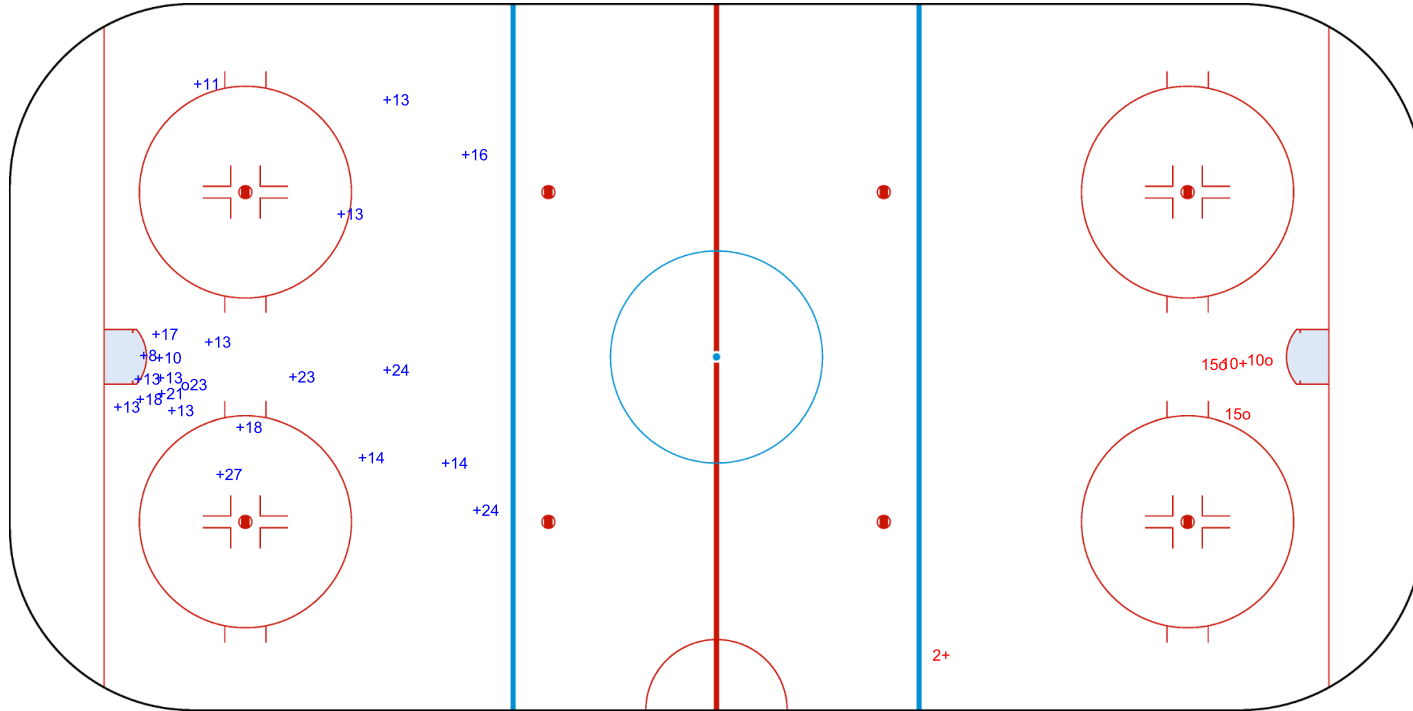

SHOT CHART
GBR - LTU

Shots by GBR
Goals (o): 0
SSP (<): 0
SSG (+): 9
SPG (-): 0

GK 20 of LTU

1st Period

Shots by LTU
Goals (o): 1
SSP (>): 0
SSG (+): 12
SPG (-): 0

GK 1 of GBR

Shots by LTU
Goals (o): 1
SSP (<): 0

GK 1 of GBR

GBR → 2nd Period ← LTU

Shots by GBR
Goals (o): 3
SSP (>): 0

GK 20 of LTU

Shots by GBR

Goals (o): 1 SSG (+): 7
SSP (<): 0 SPG (-): 0

GK 1 of LTU

GK 20 of LTU