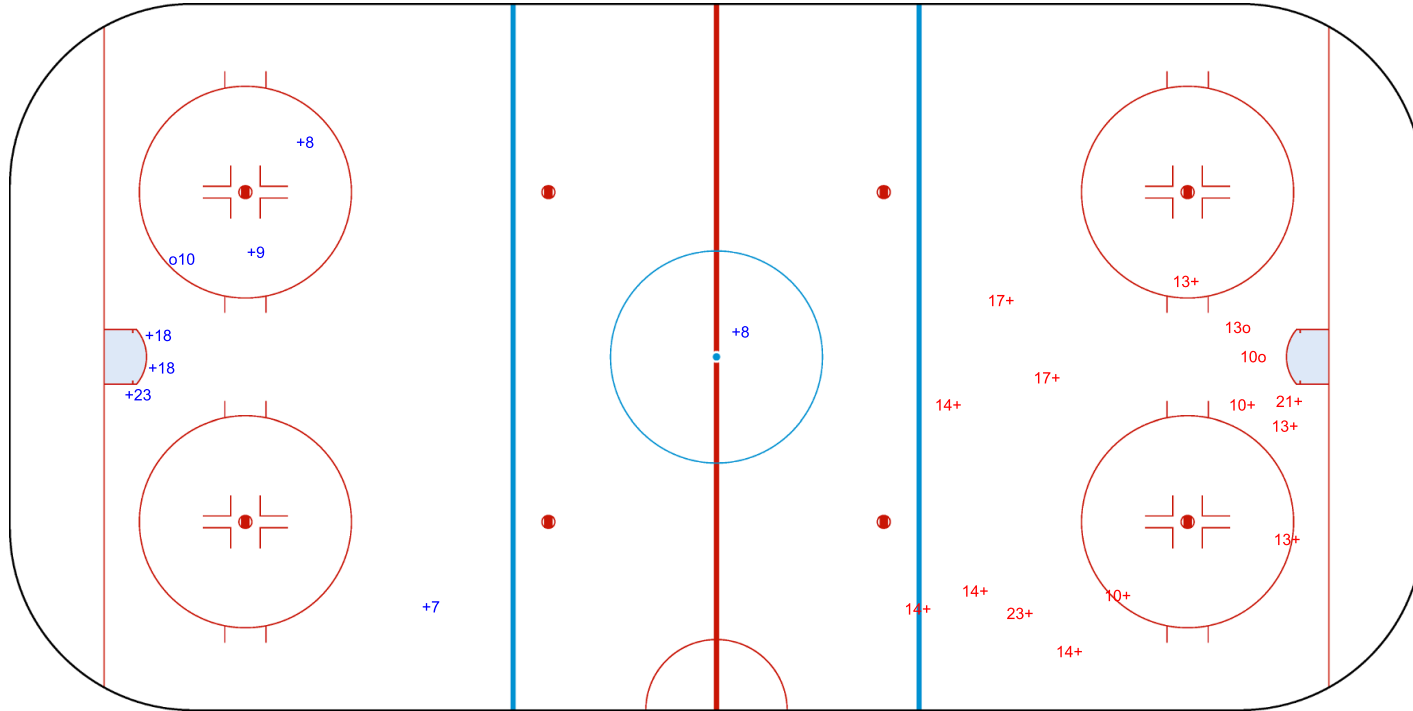

SHOT CHART
GBR - LTU

Shots by GBR
Goals (o): 0
SSP (<): 0
SSG (+): 9
SPG (-): 0

GK 20 of LTU

1st Period

Shots by LTU
Goals (o): 1
SSP (>): 0
SSG (+): 12
SPG (-): 0

GK 1 of GBR

Shots by LTU
Goals (o): 1
SSP (<): 0

GK 1 of GBR

GBR → 2nd Period ← LTU

Shots by GBR
Goals (o): 3
SSP (>): 0

GK 20 of LTU

Shots by GBR

Goals (o): 1 SSG (+): 7
SSP (<): 0 SPG (-): 0

GK 1 of LTU

GK 20 of LTU

3rd Period

Shots by LTU

Goals (o): 2 SSG (+): 13
SSP (>): 0 SPG (-): 0

GK 1 of GBR

Shots by GBR

Goals (o): 0 SSG (+): 1
SSP (<): 0 SPG (-): 0

GK 20 of LTU

Overtime