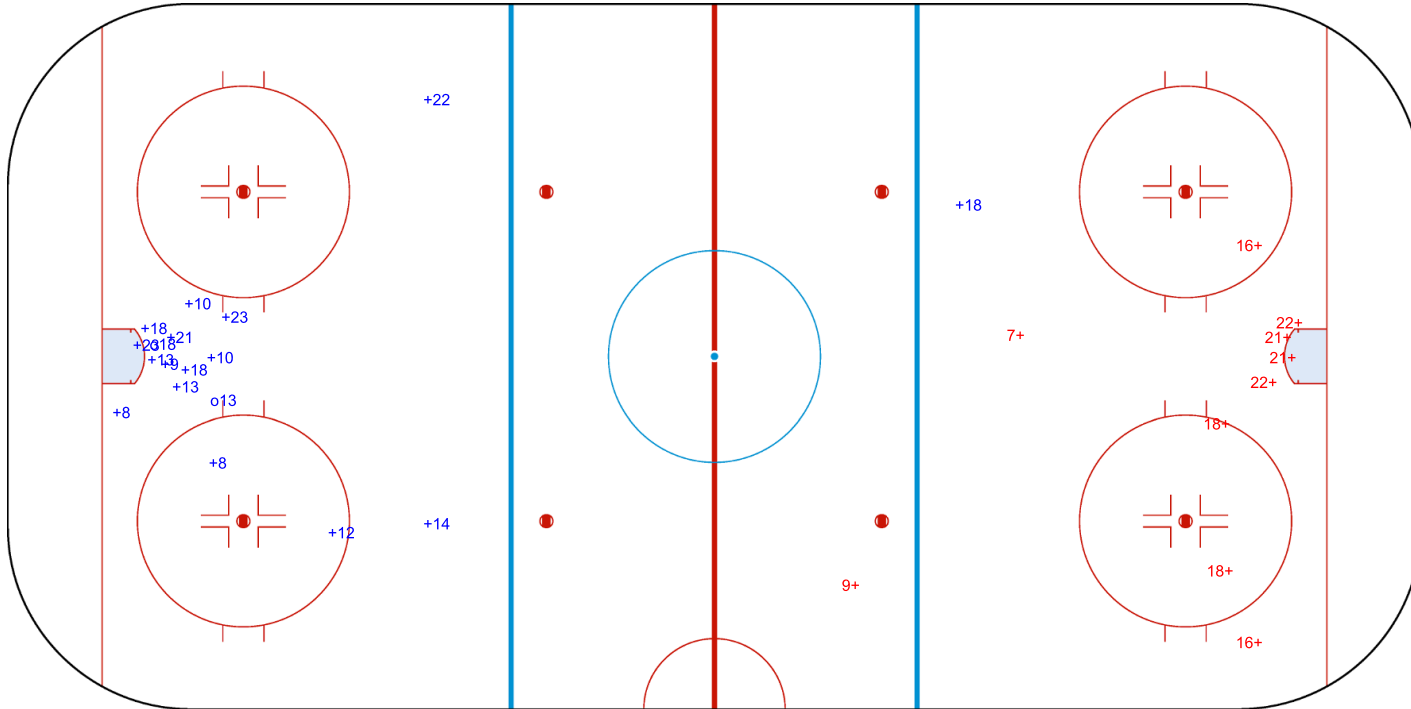

SHOT CHART
LTU - ESP

Shots by LTU
Goals (o): 2 SSG (+): 16
SSP (-): 0 SPG (-): 0

GK 1 of ESP

ESP → 1st Period ← LTU

Shots by ESP
Goals (o): 0 SSG (+): 10
SSP (>): 0 SPG (-): 0

GK 1 of LTU

Shots by ESP

Goals (o): 1 SSG (+): 6
SSP (<): 0 SPG (-): 0

GK 1 of LTU

LTU → 2nd Period ← ESP

Shots by LTU

Goals (o): 3 SSG (+): 26
SSP (>): 0 SPG (-): 0

GK 1 of ESP

Shots by LTU
Goals (o): 1
SSP (<): 0
SSG (+): 21
SPG (-): 0

GK 1 of ESP

Shots by ESP
Goals (o): 0
SSP (>): 0
SSG (+): 7
SPG (-): 0