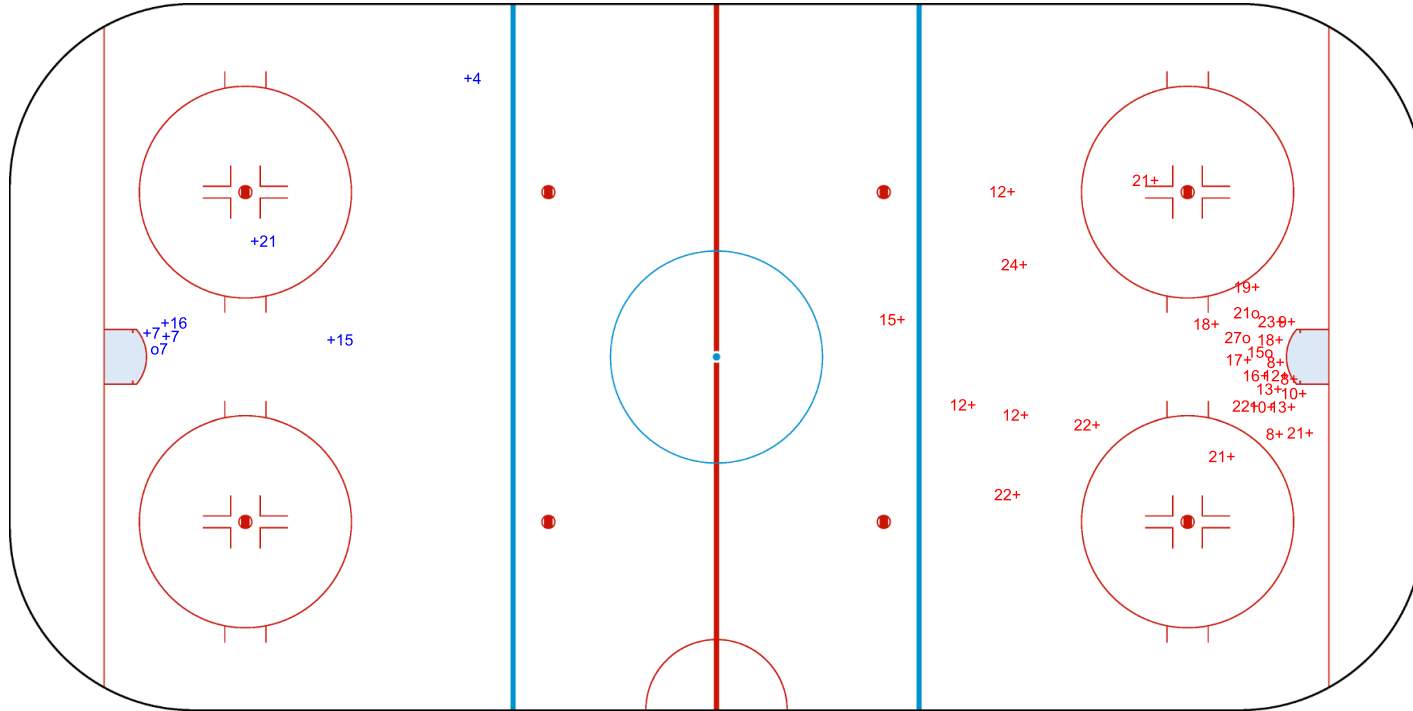

SHOT CHART
LTU - ESP

Shots by LTU
Goals (o): 2 SSG (+): 16
SSP (-): 0 SPG (-): 0

GK 1 of ESP

ESP → 1st Period ← LTU

Shots by ESP
Goals (o): 0 SSG (+): 10
SSP (>): 0 SPG (-): 0

GK 1 of LTU

Shots by ESP

Goals (o): 1 SSG (+): 6
SSP (<): 0 SPG (-): 0

GK 1 of LTU

LTU → 2nd Period ← ESP

Shots by LTU

Goals (o): 3 SSG (+): 26
SSP (>): 0 SPG (-): 0

GK 1 of ESP

Shots by LTU
Goals (o): 1
SSP (<): 0
SSG (+): 21
SPG (-): 0

GK 1 of ESP

Shots by ESP
Goals (o): 0
SSP (>): 0
SSG (+): 7
SPG (-): 0