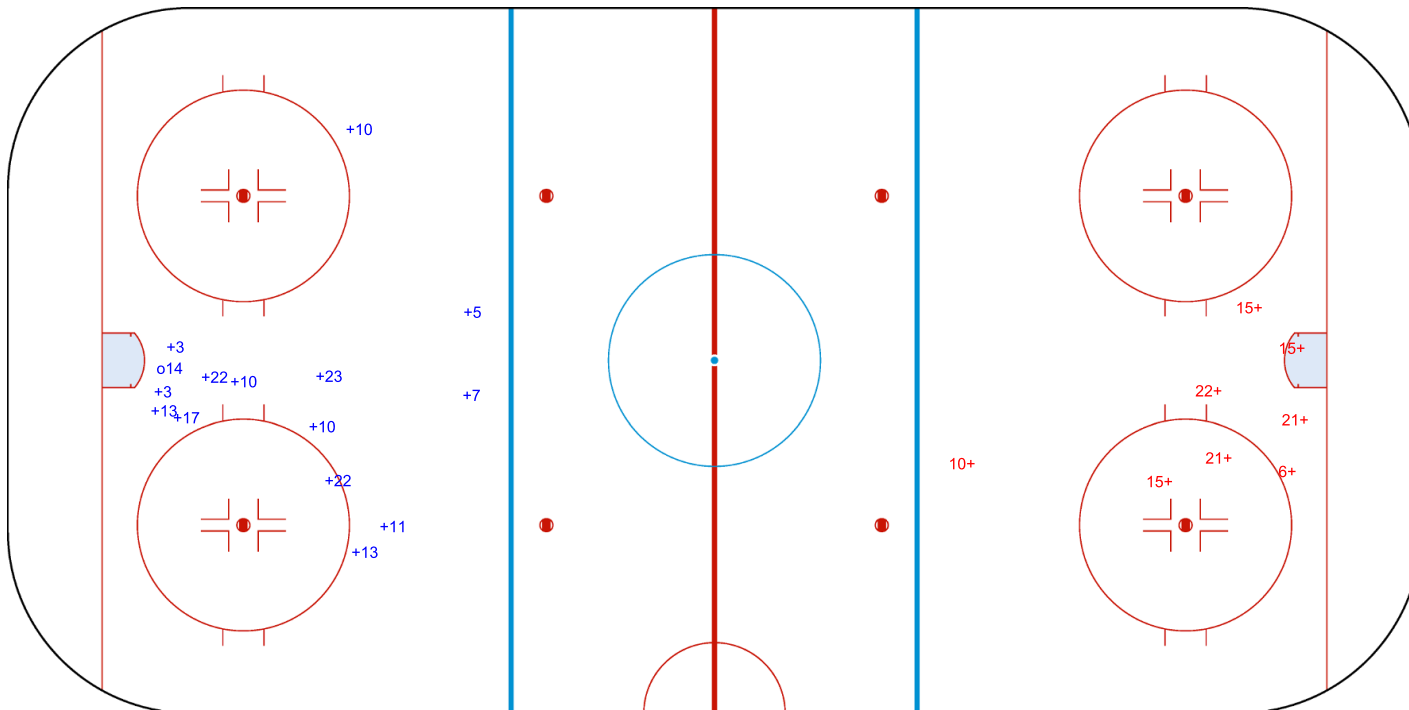

SHOT CHART

ESP - NED

1st Period

Shots by ESP

Goals (o): 1 SSG (+): 14
SSP (<): 0 SPG (-): 0

Shots by NED

Goals (o): 0 SSG (+): 8
SSP (>): 0 SPG (-): 0

GK 1 of NED

GK 25 of ESP

Shots by NED

Goals (o): 0 SSG (+): 12
SSP (<): 0 SPG (-): 0

GK 25 of ESP

2nd Period

Shots by ESP

Goals (o): 1 SSG (+): 11
SSP (>): 0 SPG (-): 0

GK 1 of NED