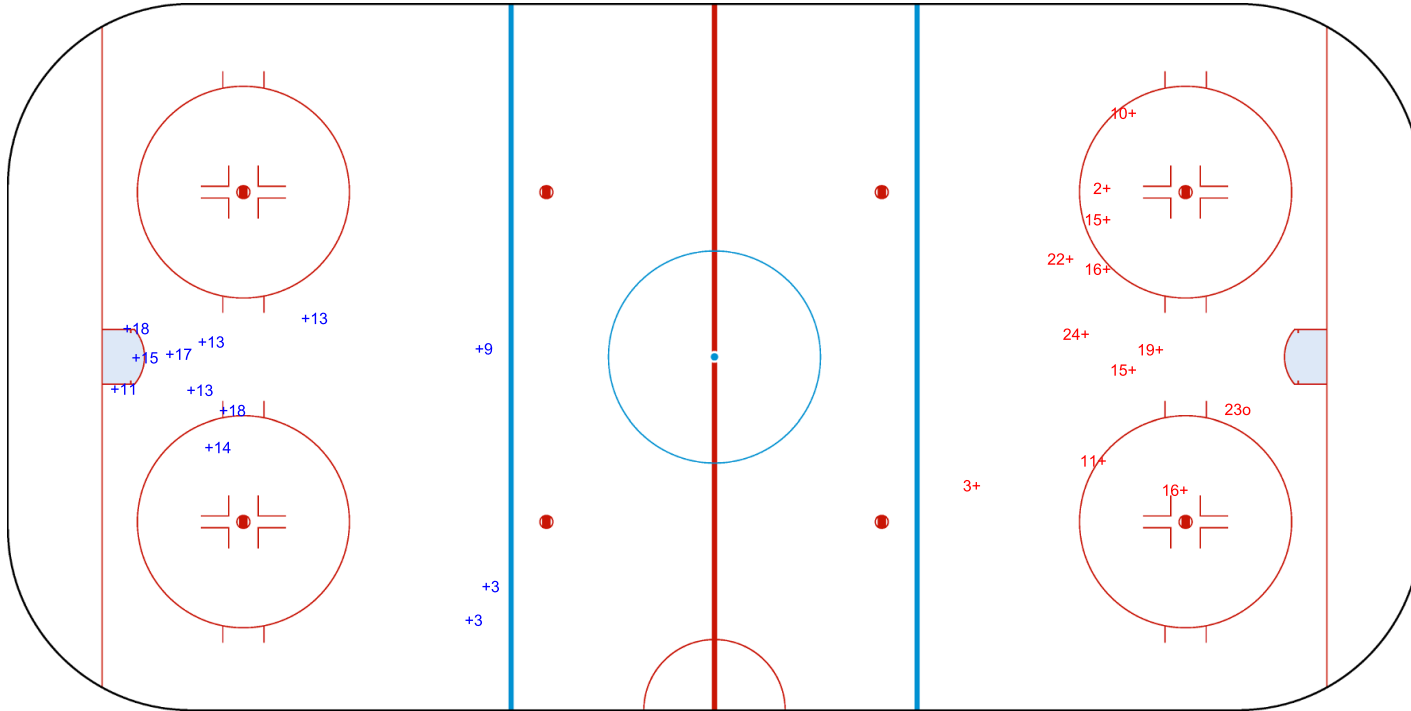

GK 25 of ESP

Shots by NED

Goals (o): 0 SSG (+): 12
SSP (<): 0 SPG (-): 0

GK 25 of ESP

2nd Period

Shots by ESP

Goals (o): 1 SSG (+): 11
SSP (>): 0 SPG (-): 0

GK 1 of NED