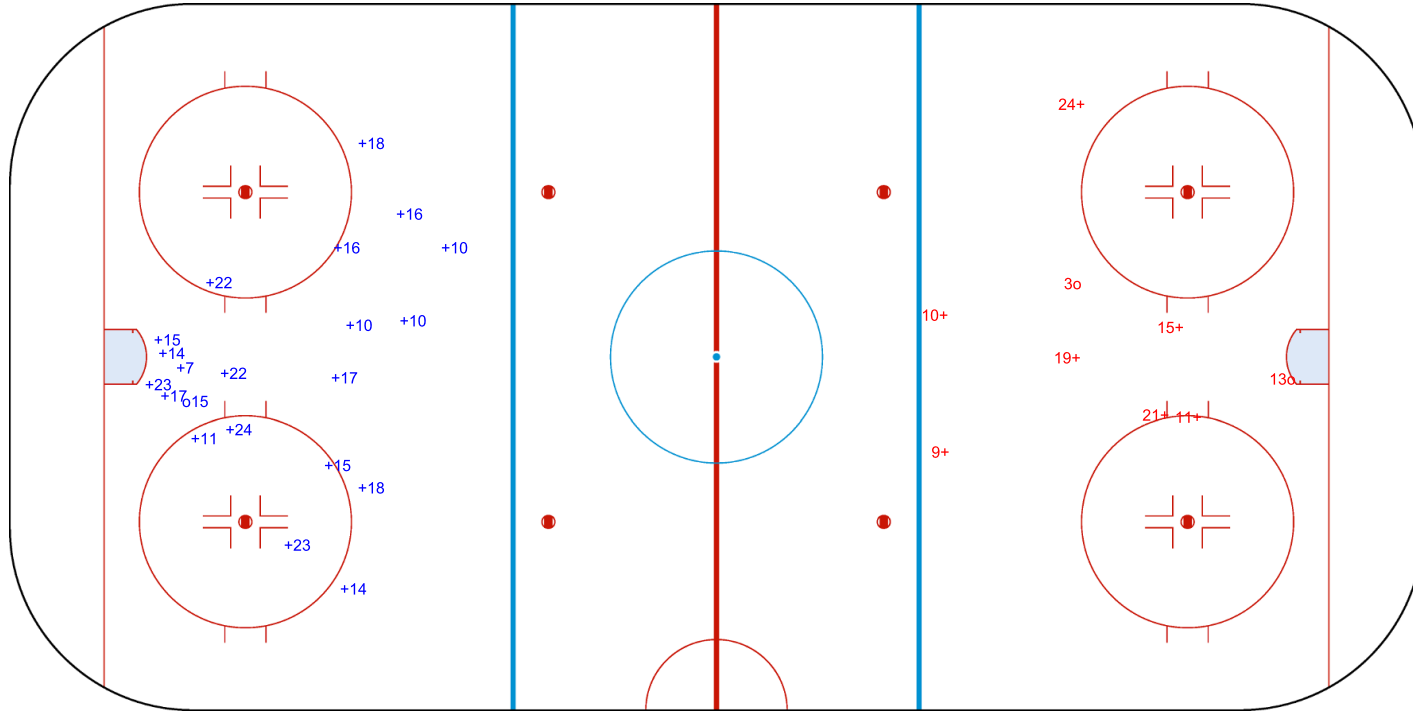

Shots by ESP

Goals (o): 1 SSG (+): 20
SSP (<): 0 SPG (-): 0

GK 1 of NED

3rd Period

Shots by NED

Goals (o): 2 SSG (+): 7
SSP (>): 0 SPG (-): 0

GK 25 of ESP

Legend:	
GK Goalkeeper	SSP Shots saved by player
SPG Shots past goal	SSG Shots saved by goalkeeper