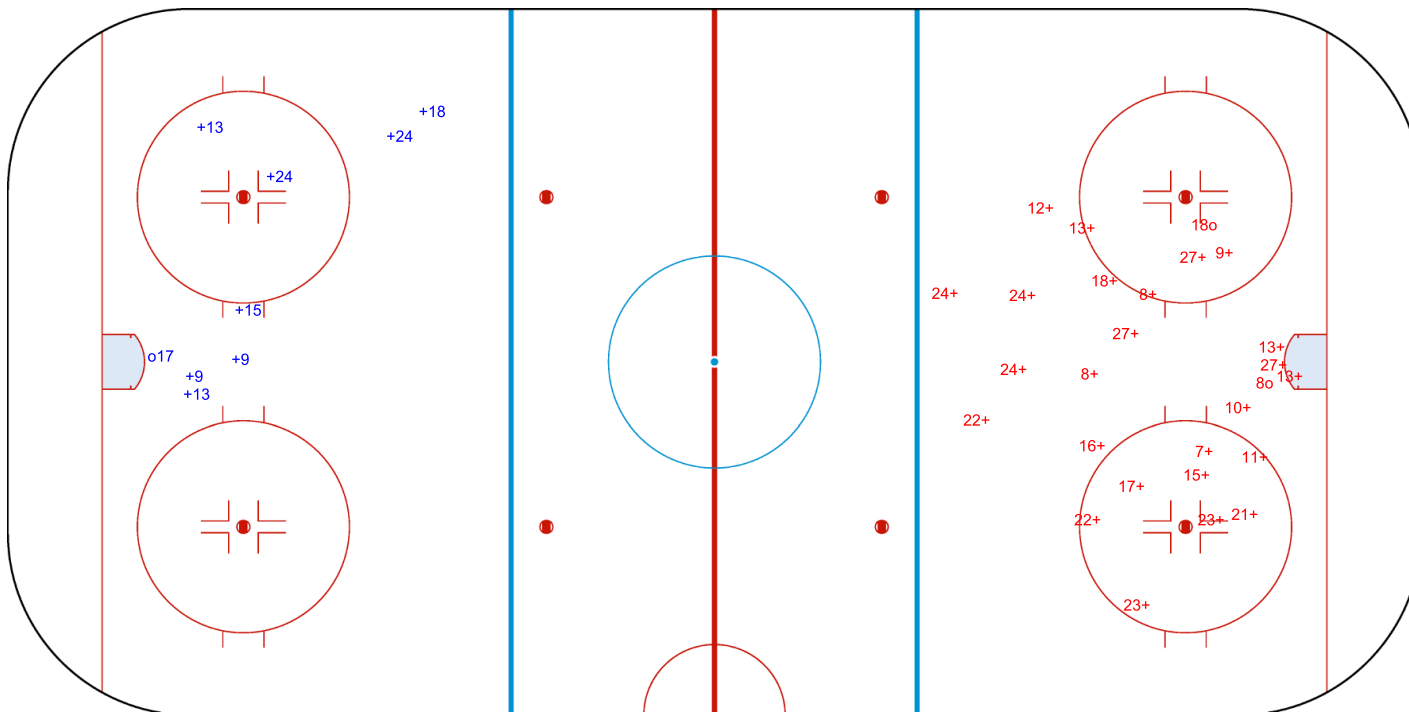

SHOT CHART
LTU - CHN

Shots by LTU
Goals (o): 3
SSP (<): 1
SSG (+): 22
SPG (-): 0

GK 1 of CHN

1st Period

Shots by CHN
Goals (o): 1
SSP (>): 0
SSG (+): 5
SPG (-): 0

GK 1 of LTU

Shots by CHN

Goals (o): 1 SSG (+): 8
SSP (<): 0 SPG (-): 0

GK 1 of LTU

2nd Period

Shots by LTU

Goals (o): 2 SSG (+): 25
SSP (>): 0 SPG (-): 0

GK 1 of CHN

Shots by LTU
Goals (o): 1 SSG (+): 15
SSP (<): 1 SPG (-): 0

GK 1 of CHN

GK 2 of CHN