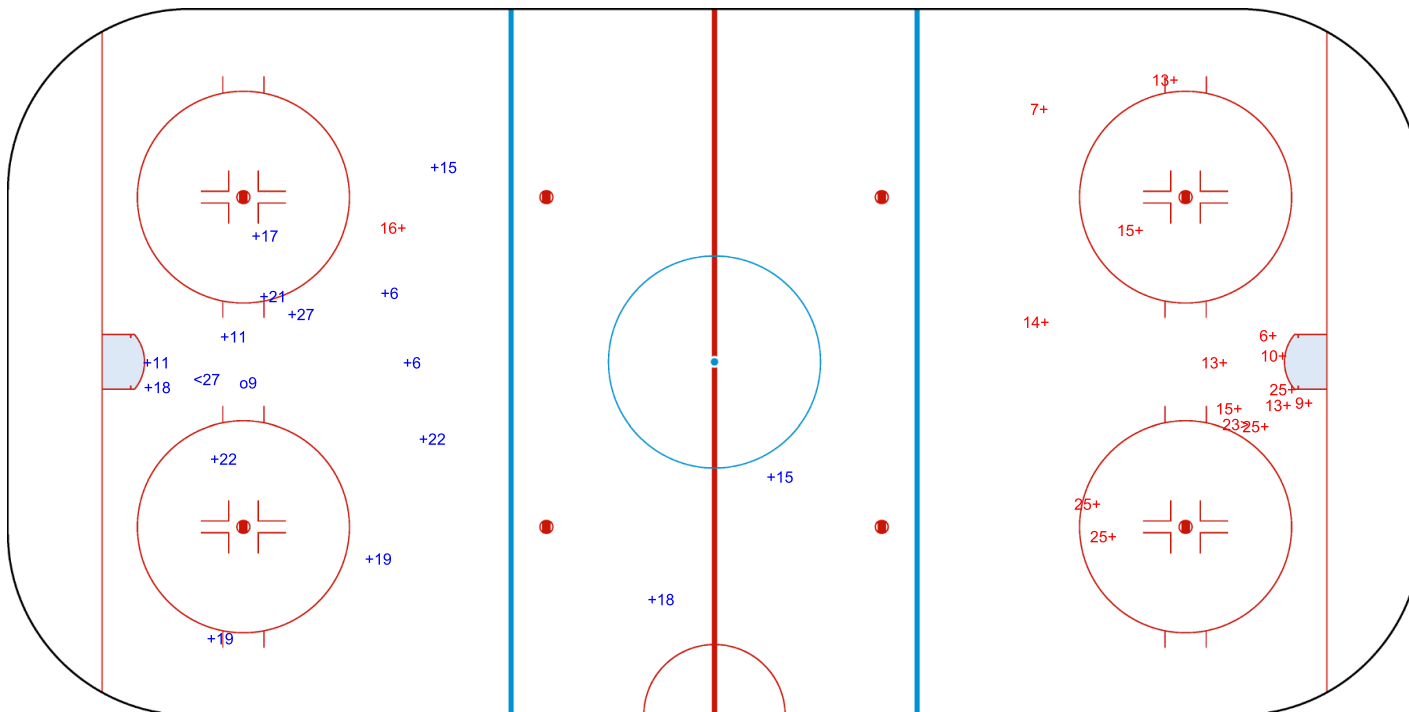

SHOT CHART
LTU - CHN

Shots by LTU
Goals (o): 3
SSP (<): 1
SSG (+): 22
SPG (-): 0

GK 1 of CHN

1st Period

Shots by CHN
Goals (o): 1
SSP (>): 0
SSG (+): 5
SPG (-): 0

GK 1 of LTU

Shots by CHN

Goals (o): 1 SSG (+): 8
SSP (<): 0 SPG (-): 0

GK 1 of LTU

2nd Period

Shots by LTU

Goals (o): 2 SSG (+): 25
SSP (>): 0 SPG (-): 0

GK 1 of CHN

Shots by LTU
Goals (o): 1 SSG (+): 15
SSP (<): 1 SPG (-): 0

GK 1 of CHN

GK 2 of CHN

CHN → 3rd Period ← LTU

Shots by CHN
Goals (o): 0 SSG (+): 15
SSP (>): 1 SPG (-): 0

GK 1 of LTU

Legend:	
GK	Goalkeeper
SPG	Shots past goal
SSG	Shots saved by goalkeeper
SSP	Shots saved by player