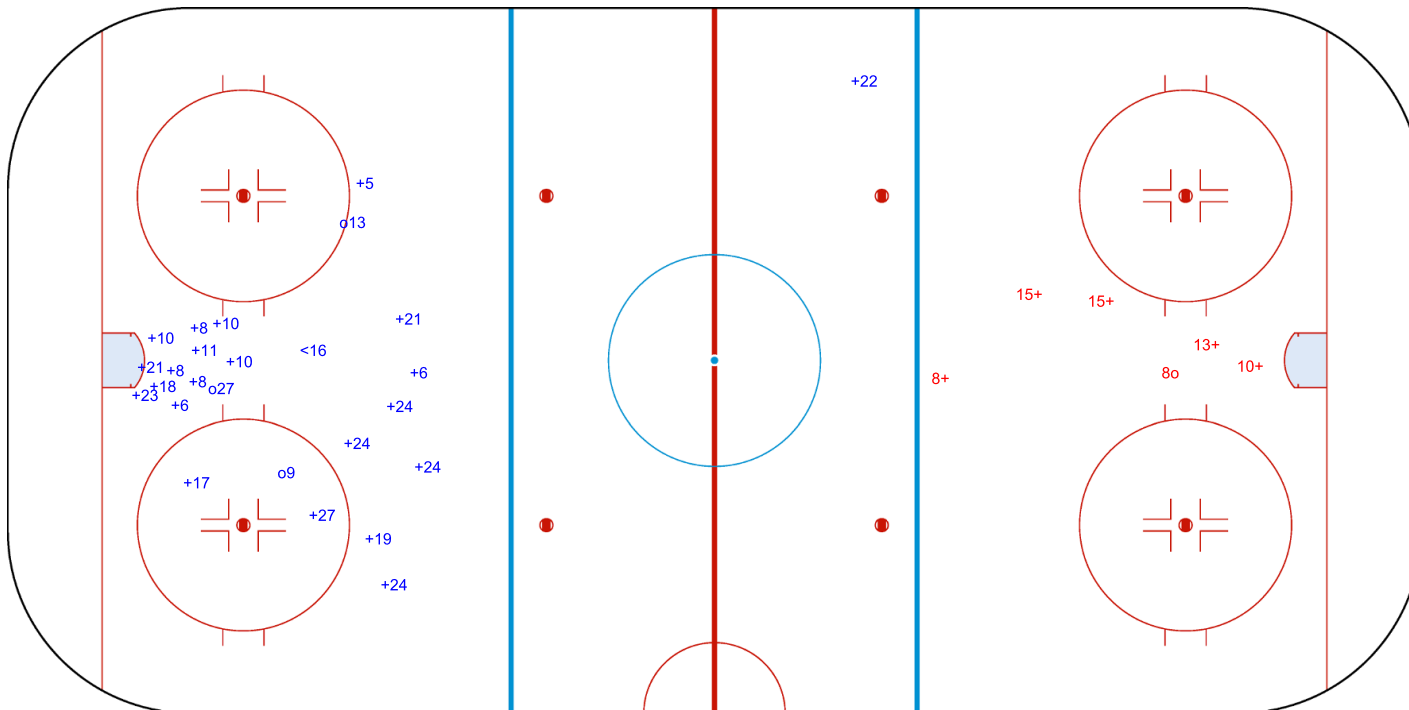

SHOT CHART
LTU - CHN

Shots by LTU
Goals (o): 3
SSP (<): 1
SSG (+): 22
SPG (-): 0

GK 1 of CHN

1st Period

Shots by CHN
Goals (o): 1
SSP (>): 0
SSG (+): 5
SPG (-): 0

GK 1 of LTU

Shots by CHN

Goals (o): 1 SSG (+): 8
SSP (<): 0 SPG (-): 0

GK 1 of LTU

2nd Period

Shots by LTU

Goals (o): 2 SSG (+): 25
SSP (>): 0 SPG (-): 0

GK 1 of CHN

Shots by LTU
Goals (o): 1 SSG (+): 15
SSP (<): 1 SPG (-): 0

GK 1 of CHN

GK 2 of CHN