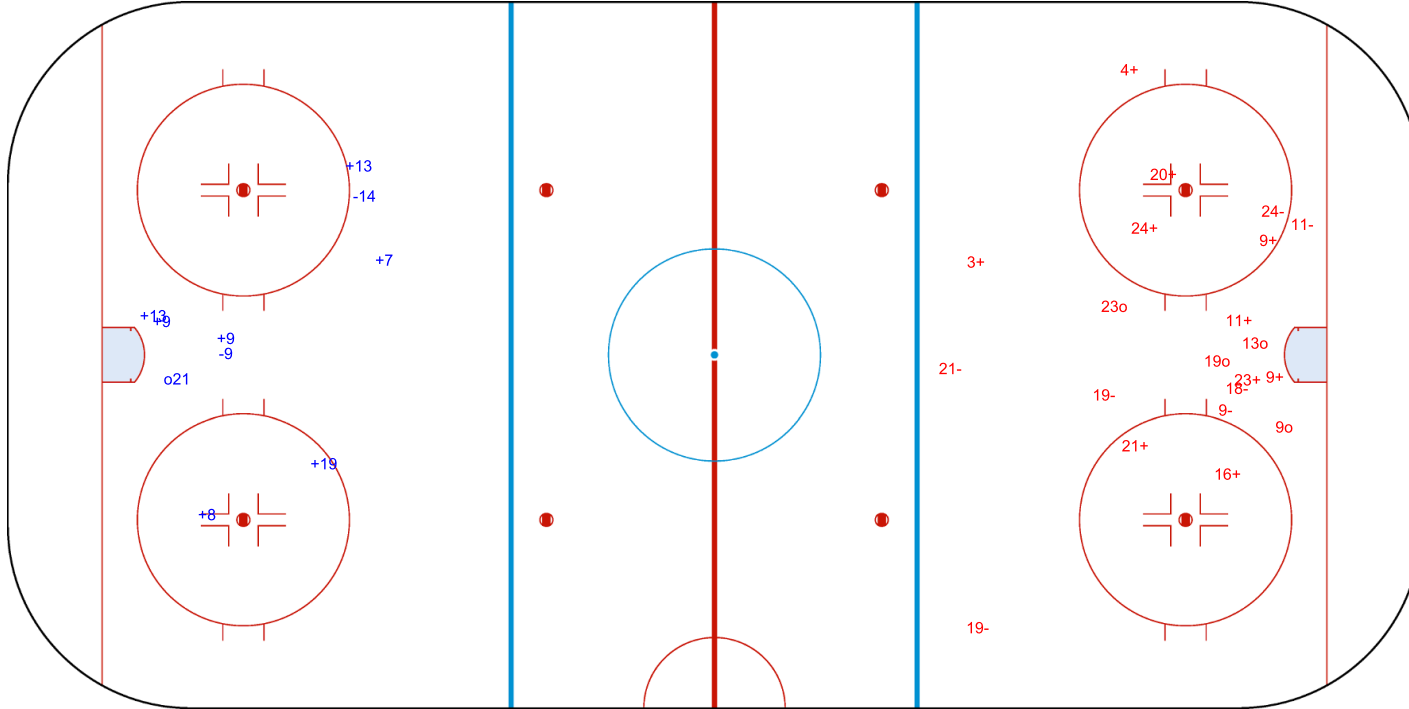

SHOT CHART
TPE - SRB

Shots by SRB
Goals (o): 1
SSP (<): 0
SSG (+): 14
SPG (-): 3

Shots by TPE
Goals (o): 0
SSP (>): 0
SSG (+): 6
SPG (-): 1

GK 25 of TPE

GK 1 of SRB

Shots by TPE

Goals (o): 1

SSG (+): 7

SSP (<): 0

SPG (-): 2

GK 1 of SRB

2nd Period

Shots by SRB

Goals (o): 4

SSG (+): 10

SSP (>): 0

SPG (-): 7

GK 25 of TPE

Shots by SRB

Goals (o): 1 SSG (+): 15
SSP (<): 0 SPG (-): 2

GK 25 of TPE

TPE → 3rd Period ← SRB

Shots by TPE

Goals (o): 0 SSG (+): 12
SSP (>): 0 SPG (-): 1