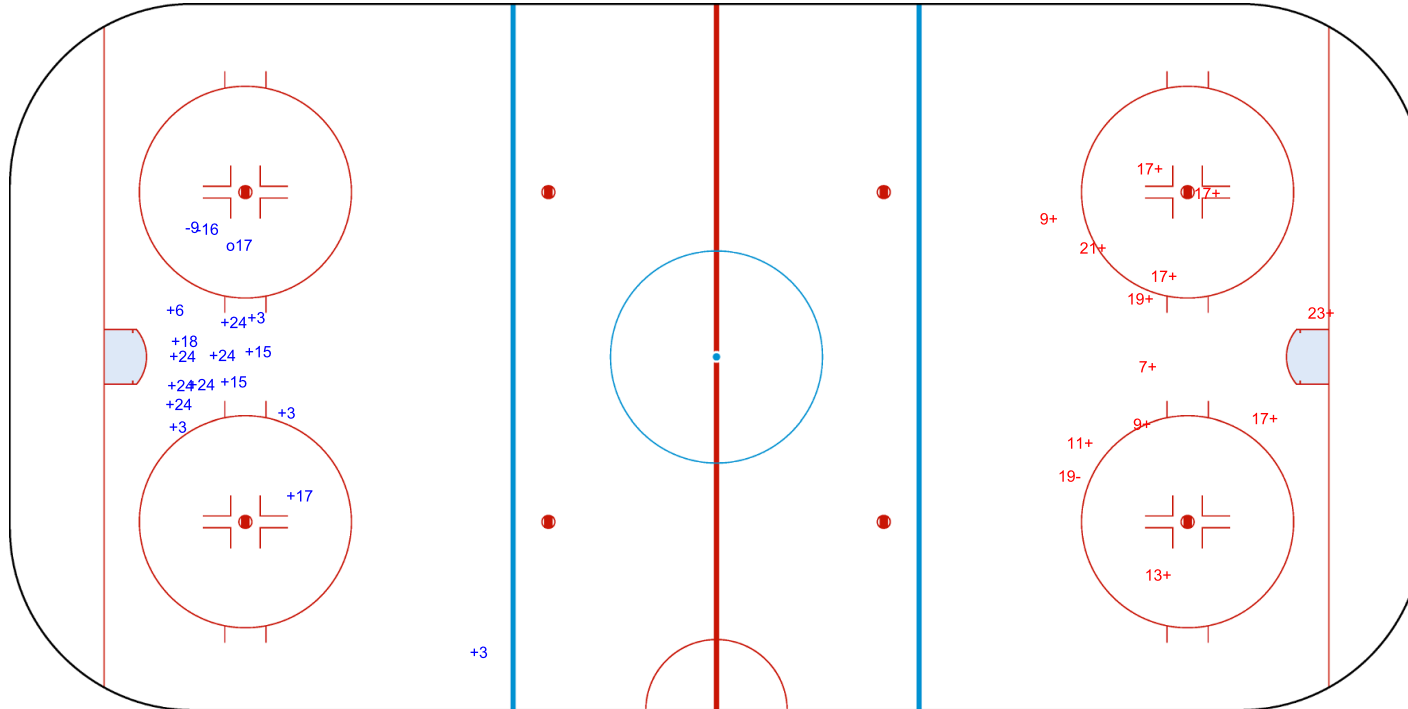

Shots by SRB

Goals (o): 1   SSG (+): 15
SSP (<): 0   SPG (-): 2

GK 25 of TPE

TPE → 3rd Period ← SRB

Shots by TPE

Goals (o): 0   SSG (+): 12
SSP (>): 0   SPG (-): 1

GK 1 of SRB

GK 25 of SRB

Legend:	
GK	Goalkeeper
SPG	Shots past goal
SSG	Shots saved by goalkeeper
SSP	Shots saved by player