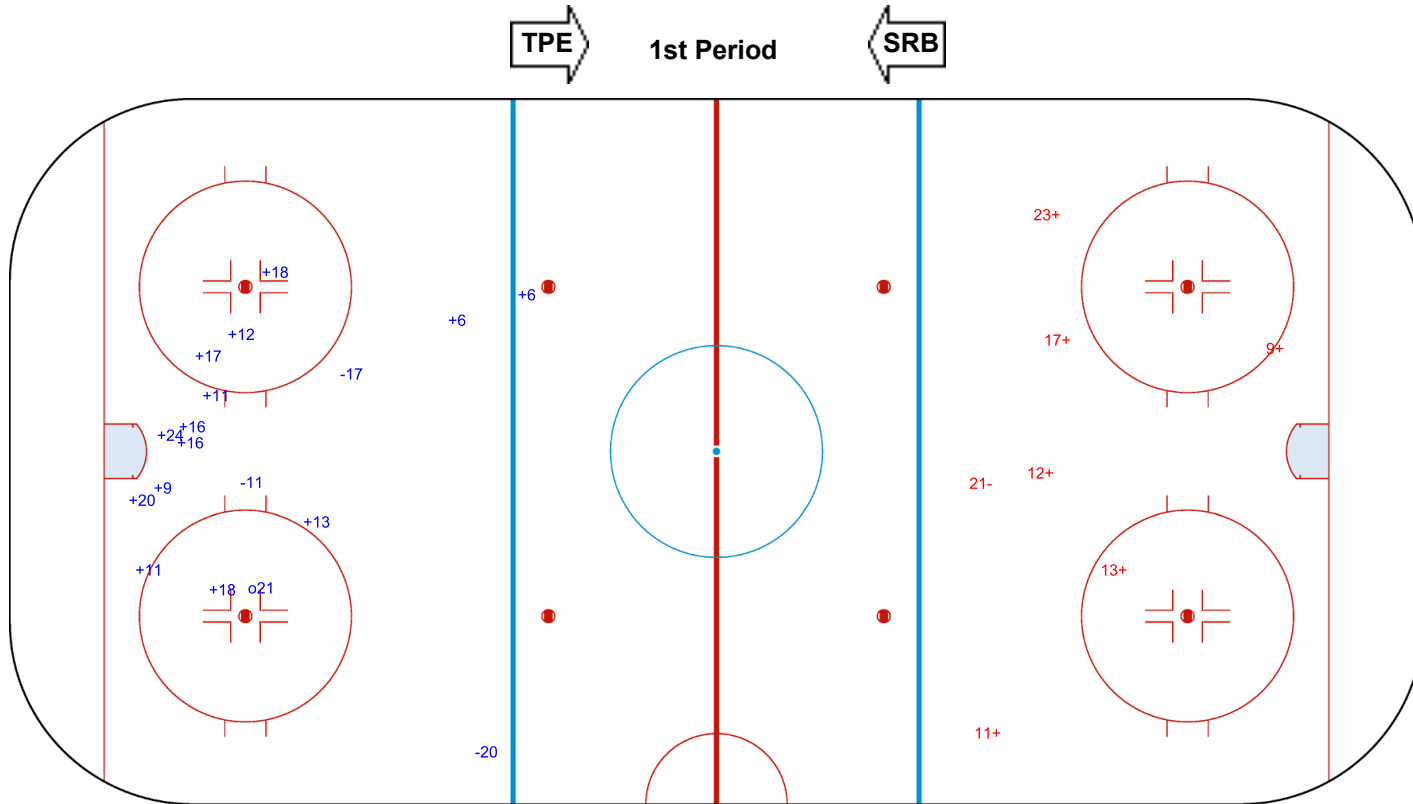

SHOT CHART
TPE - SRB

Shots by SRB
Goals (o): 1
SSP (<): 0
SSG (+): 14
SPG (-): 3

Shots by TPE
Goals (o): 0
SSP (>): 0
SSG (+): 6
SPG (-): 1

GK 25 of TPE

GK 1 of SRB

Shots by TPE

Goals (o): 1

SSG (+): 7

SSP (<): 0

SPG (-): 2

GK 1 of SRB

2nd Period

Shots by SRB

Goals (o): 4

SSG (+): 10

SSP (>): 0