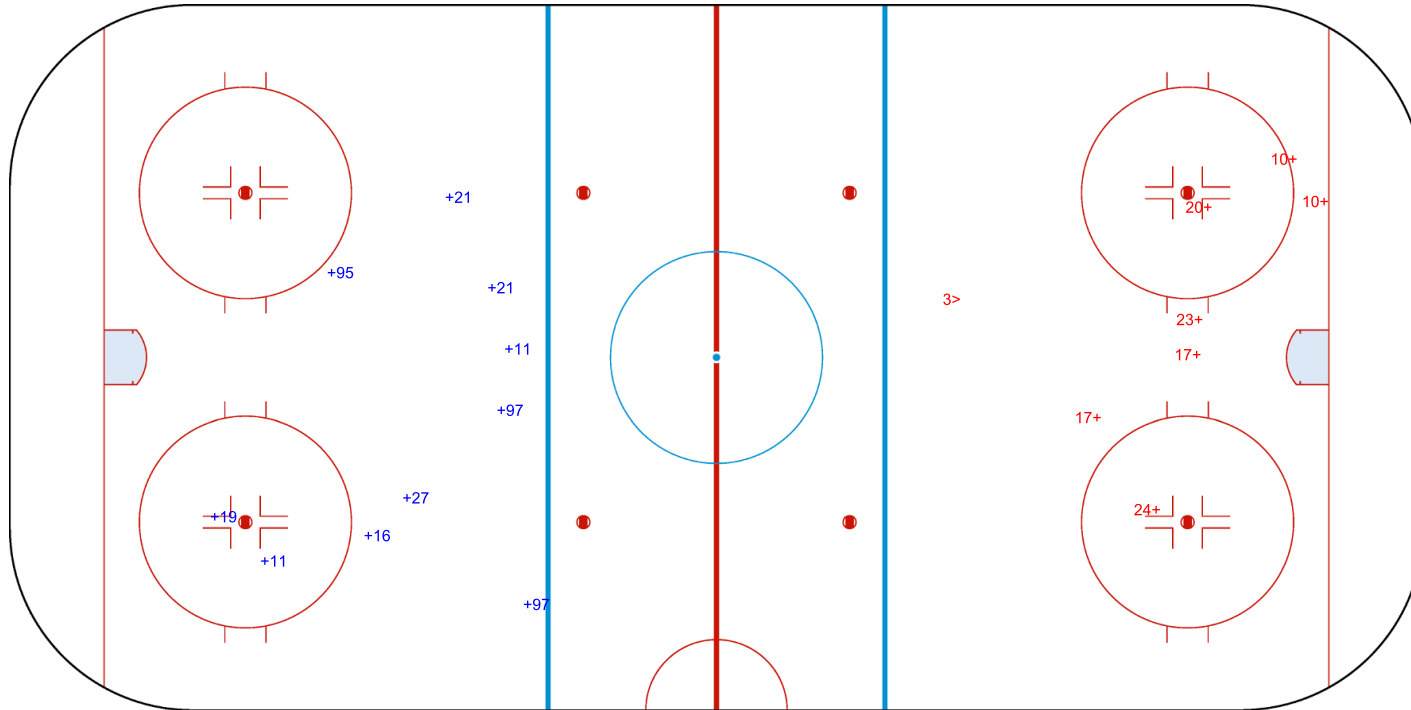

SHOT CHART  
CRV - LBU

Shots by LBU  
Goals (o): 0  
SSP (<): 0  
SSG (+): 10  
SPG (-): 0

GK 25 of CRV

1st Period

Shots by CRV  
Goals (o): 0  
SSP (>): 1  
SSG (+): 7  
SPG (-): 0

GK 31 of LBU

**FRI 20 SEP 2024**  
START TIME 15:30

**ROUND ROBIN, GAME 1**

Shots by CRV

Goals (o): 1    SSG (+): 18  
SSP (<): 0    SPG (-): 0

GK 31 of LBU

**LBU**    **2nd Period**    **CRV**

Shots by LBU

Goals (o): 0    SSG (+): 13  
SSP (>): 0    SPG (-): 0