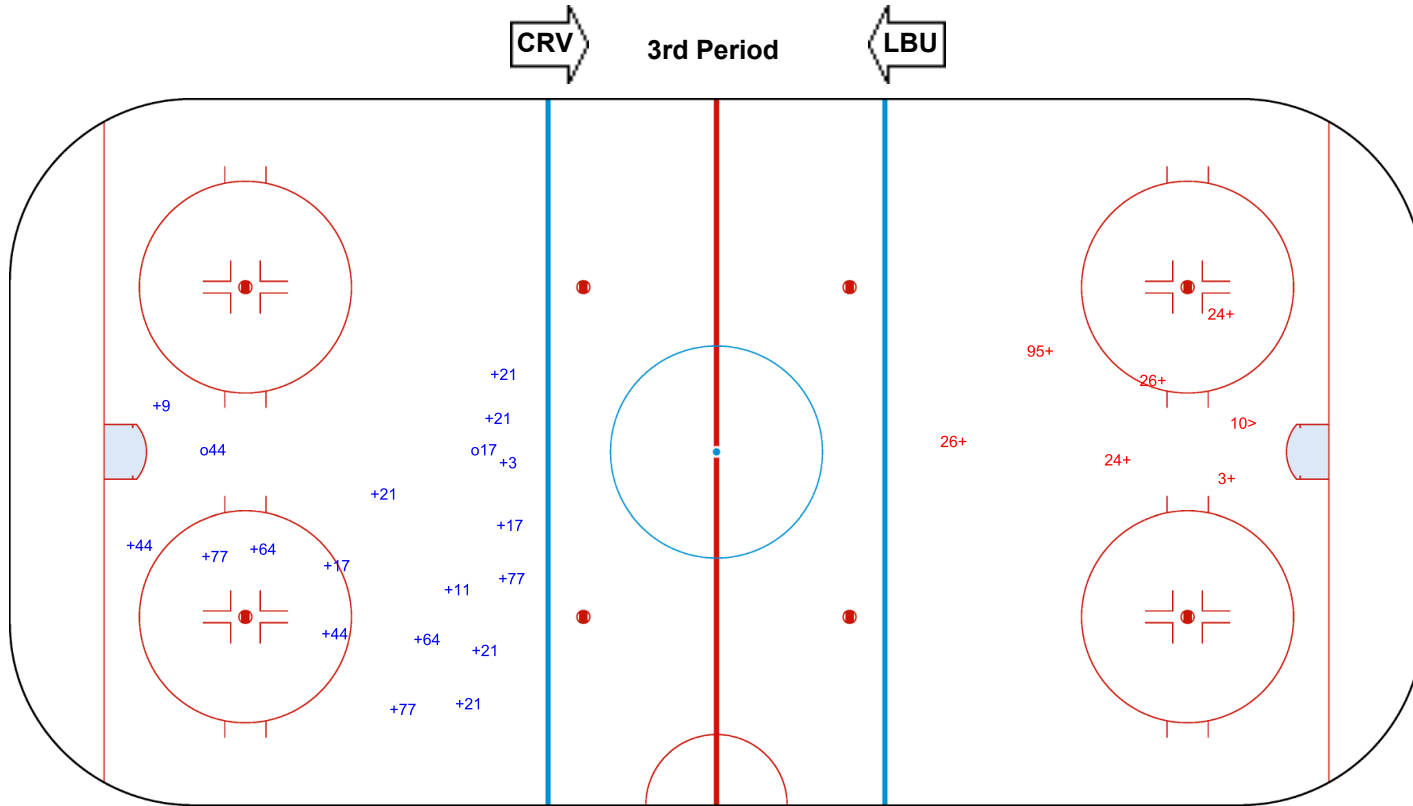

FRI 20 SEP 2024
START TIME 15:30

ROUND ROBIN, GAME 1

Shots by LBU
Goals (o): 2
SSP (<): 0
SSG (+): 17
SPG (-): 0

Shots by CRV
Goals (o): 0
SSP (>): 1
SSG (+): 6
SPG (-): 0

GK 25 of CRV

GK 31 of LBU

Legend:	
GK	Goalkeeper
SPG	Shots past goal
SSG	Shots saved by goalkeeper
SSP	Shots saved by player