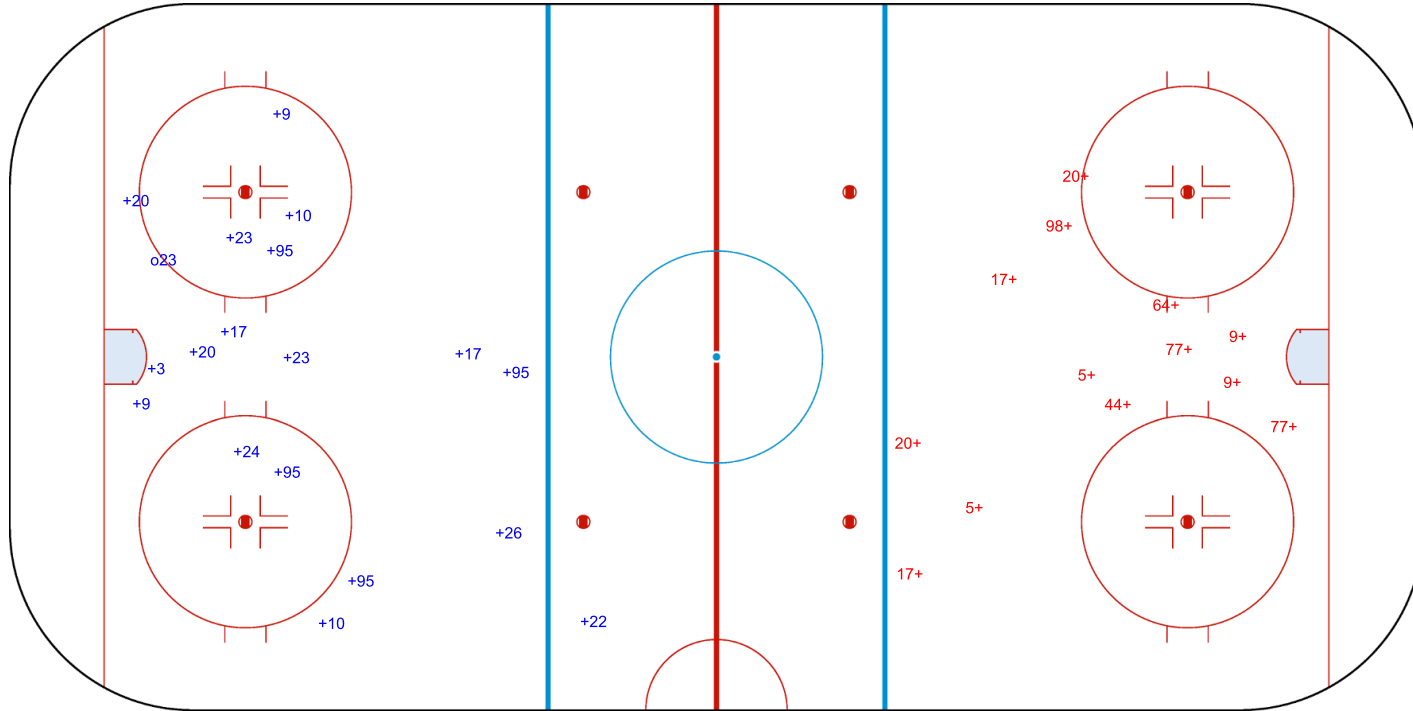

SHOT CHART  
CRV - LBU

Shots by LBU  
Goals (o): 0  
SSP (<): 0  
SSG (+): 10  
SPG (-): 0

GK 25 of CRV

1st Period

Shots by CRV  
Goals (o): 0  
SSP (>): 1  
SSG (+): 7  
SPG (-): 0

GK 31 of LBU

**FRI 20 SEP 2024**  
START TIME 15:30

**ROUND ROBIN, GAME 1**

Shots by CRV

Goals (o): 1    SSG (+): 18  
SSP (<): 0    SPG (-): 0

GK 31 of LBU

**LBU**    **2nd Period**    **CRV**

Shots by LBU

Goals (o): 0    SSG (+): 13  
SSP (>): 0    SPG (-): 0

GK 25 of CRV

FRI 20 SEP 2024  
START TIME 15:30

ROUND ROBIN, GAME 1

Shots by LBU  
Goals (o): 2  
SSP (<): 0  
SSG (+): 17  
SPG (-): 0

Shots by CRV  
Goals (o): 0  
SSP (>): 1  
SSG (+): 6  
SPG (-): 0

GK 25 of CRV