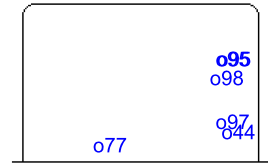

GK 30 of IRB

GK 33 of IRB

SUN 22 SEP 2024
START TIME 19:00

ROUND ROBIN, GAME 6

Shots by LBU
Goals (o): 6 SSG (+): 12
SSP (<): 0 SPG (-): 0

IRB **3rd Period** **LBU**

Shots by IRB
Goals (o): 1 SSG (+): 2
SSP (>): 1 SPG (-): 0