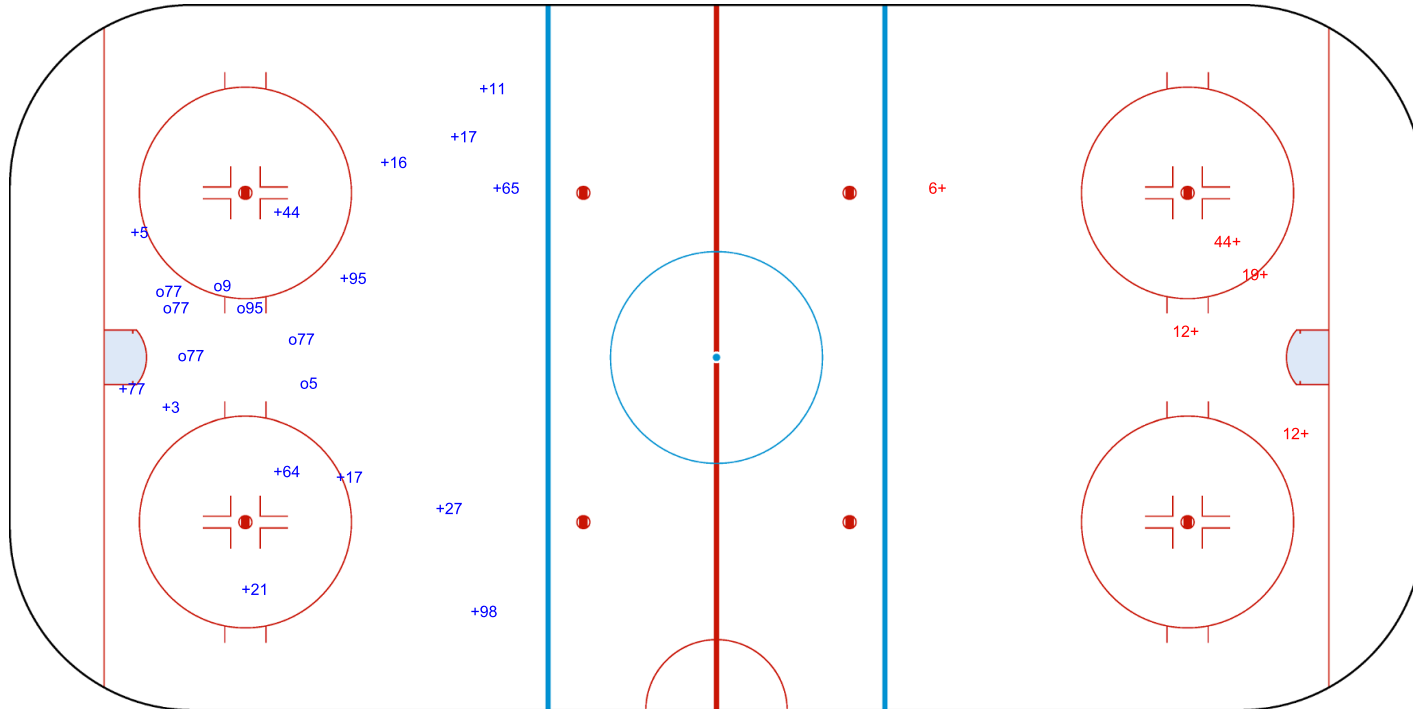

SUN 22 SEP 2024
START TIME 19:00

ROUND ROBIN, GAME 6

SHOT CHART
LBU - IRB

Shots by LBU
Goals (o): 7 SSG (+): 14
SSP (<): 0 SPG (-): 0

GK 30 of IRB

IRB → 1st Period ← LBU

Shots by IRB
Goals (o): 0 SSG (+): 5
SSP (>): 0 SPG (-): 0

GK 31 of LBU

SUN 22 SEP 2024
START TIME 19:00

ROUND ROBIN, GAME 6

Shots by IRB
Goals (o): 1
SSP (<): 0

SSG (+): 6
SPG (-): 0

Shots by LBU
Goals (o): 6
SSP (>): 0

SSG (+): 11
SPG (-): 0

GK 31 of LBU

GK 30 of IRB

GK 33 of IRB

SUN 22 SEP 2024
START TIME 19:00

ROUND ROBIN, GAME 6

Shots by LBU
Goals (o): 6 SSG (+): 12
SSP (<): 0 SPG (-): 0

IRB **3rd Period** **LBU**

Shots by IRB
Goals (o): 1 SSG (+): 2
SSP (>): 1 SPG (-): 0