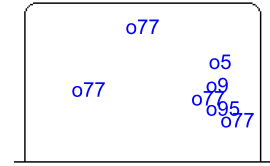

SUN 22 SEP 2024
START TIME 19:00

ROUND ROBIN, GAME 6

SHOT CHART
LBU - IRB

Shots by LBU
Goals (o): 7 SSG (+): 14
SSP (<): 0 SPG (-): 0

GK 30 of IRB

IRB → 1st Period ← LBU

Shots by IRB
Goals (o): 0 SSG (+): 5
SSP (>): 0 SPG (-): 0