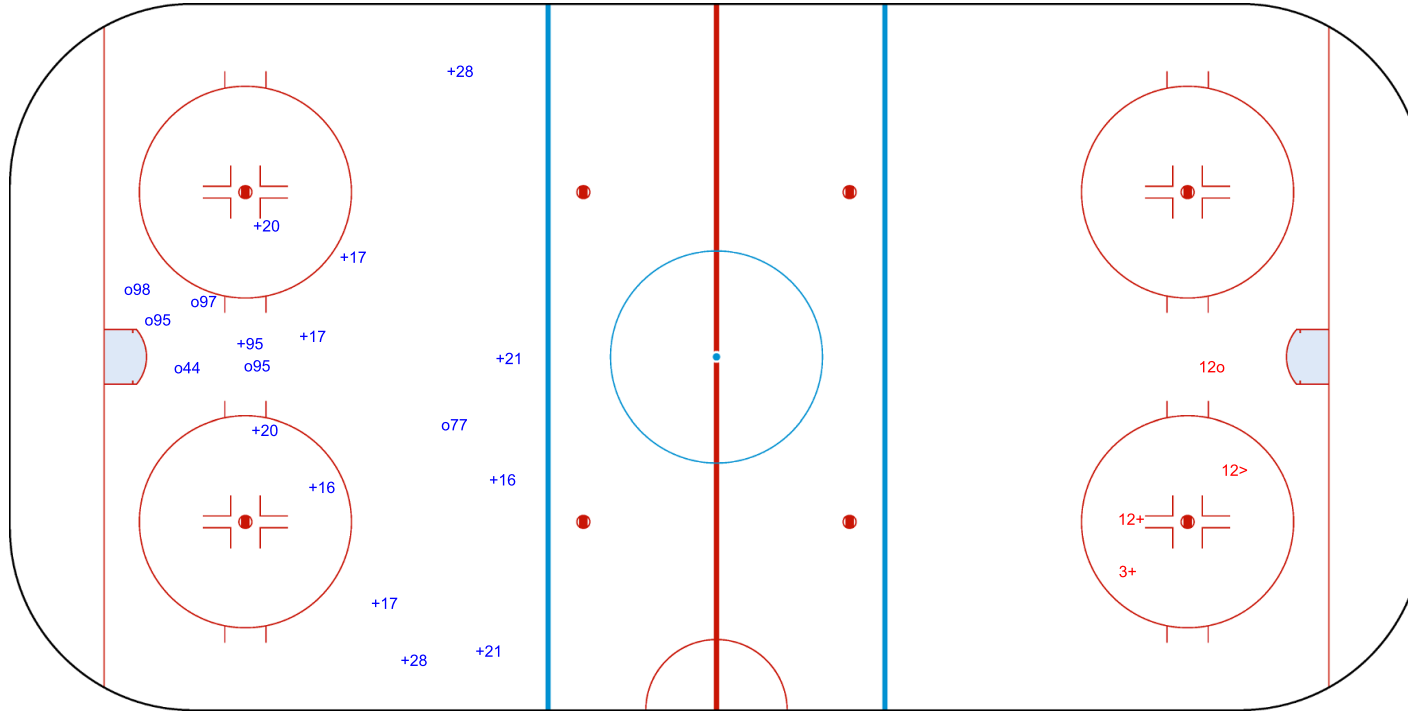

SUN 22 SEP 2024
START TIME 19:00

ROUND ROBIN, GAME 6

Shots by LBU
Goals (o): 6   SSG (+): 12
SSP (<): 0   SPG (-): 0

IRB   **3rd Period**   **LBU**

Shots by IRB
Goals (o): 1   SSG (+): 2
SSP (>): 1   SPG (-): 0

GK 33 of IRB

GK 30 of LBU

GK 31 of LBU

Legend:	
GK	Goalkeeper
SPG	Shots past goal
SSG	Shots saved by goalkeeper
SSP	Shots saved by player