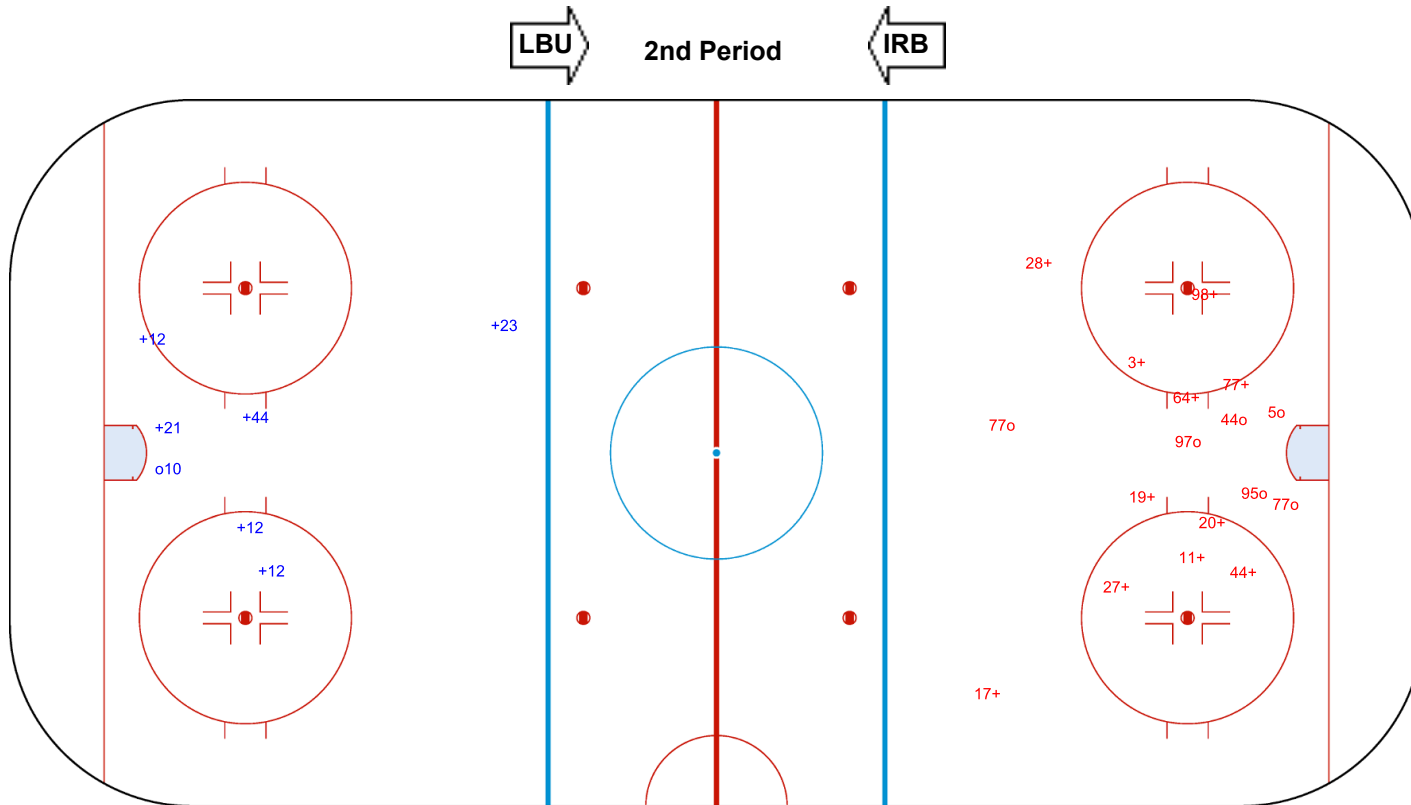

SUN 22 SEP 2024
START TIME 19:00

ROUND ROBIN, GAME 6

SHOT CHART
LBU - IRB

Shots by LBU
Goals (o): 7 SSG (+): 14
SSP (<): 0 SPG (-): 0

GK 30 of IRB

IRB → 1st Period ← LBU

Shots by IRB
Goals (o): 0 SSG (+): 5
SSP (>): 0 SPG (-): 0

GK 31 of LBU

SUN 22 SEP 2024
START TIME 19:00

ROUND ROBIN, GAME 6

Shots by IRB
Goals (o): 1
SSP (<): 0

SSG (+): 6
SPG (-): 0

Shots by LBU
Goals (o): 6
SSP (>): 0

SSG (+): 11
SPG (-): 0

GK 31 of LBU

GK 30 of IRB

GK 33 of IRB

SUN 22 SEP 2024
START TIME 19:00

ROUND ROBIN, GAME 6

Shots by LBU
Goals (o): 6 SSG (+): 12
SSP (<): 0 SPG (-): 0

IRB **3rd Period** **LBU**

Shots by IRB
Goals (o): 1 SSG (+): 2
SSP (>): 1 SPG (-): 0