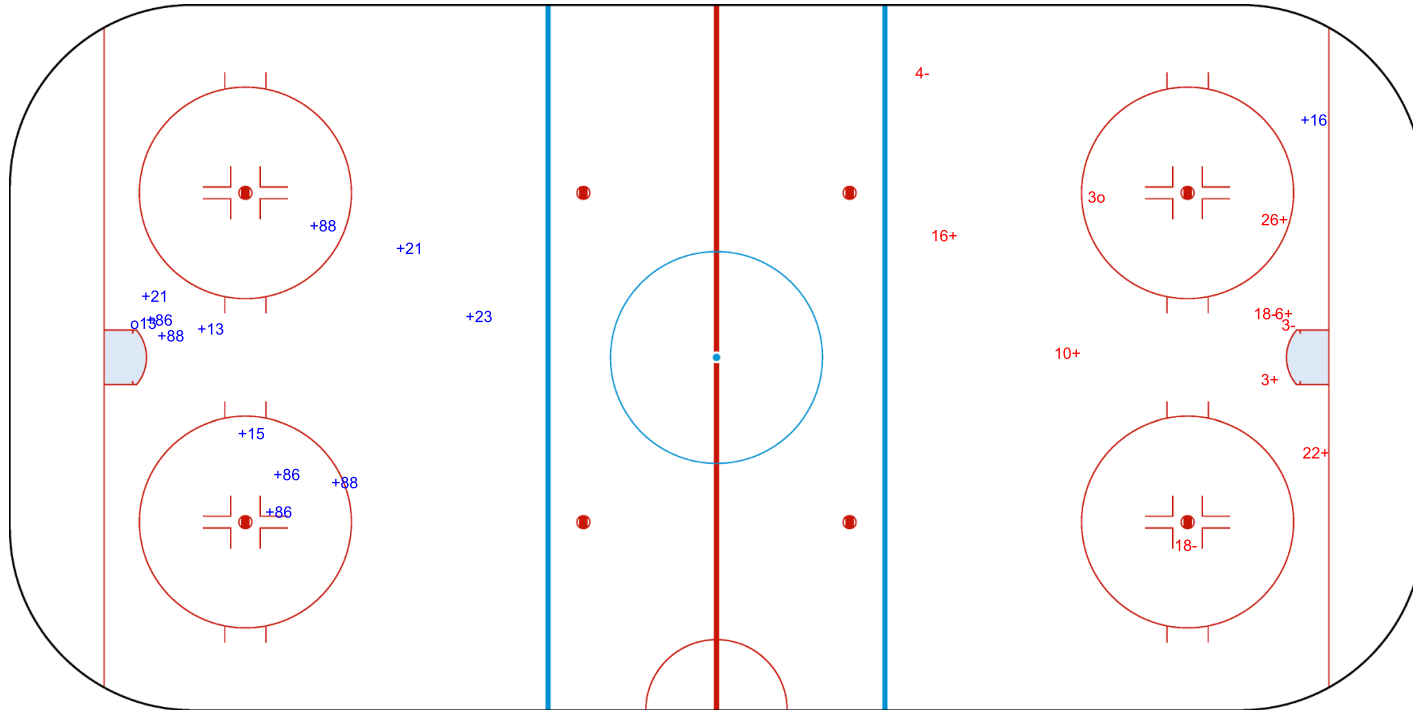

SHOT CHART
CAR - BDL

Shots by CAR
Goals (o): 1
SSP (<): 0
SSG (+): 12
SPG (-): 0

GK 69 of BDL

BDL → 1st Period ← CAR

Shots by BDL
Goals (o): 1
SSP (>): 0
SSG (+): 6
SPG (-): 4

GK 30 of CAR

Shots by BDL

Goals (o): 0 SSG (+): 4
SSP (<): 0 SPG (-): 5

GK 30 of CAR

CAR → 2nd Period ← BDL

Shots by CAR

Goals (o): 4 SSG (+): 14
SSP (>): 0 SPG (-): 6

GK 69 of BDL

Shots by CAR
Goals (o): 1 SSG (+): 14
SSP (<): 0 SPG (-): 1

Shots by BDL
Goals (o): 0 SSG (+): 8
SSP (>): 0 SPG (-): 3