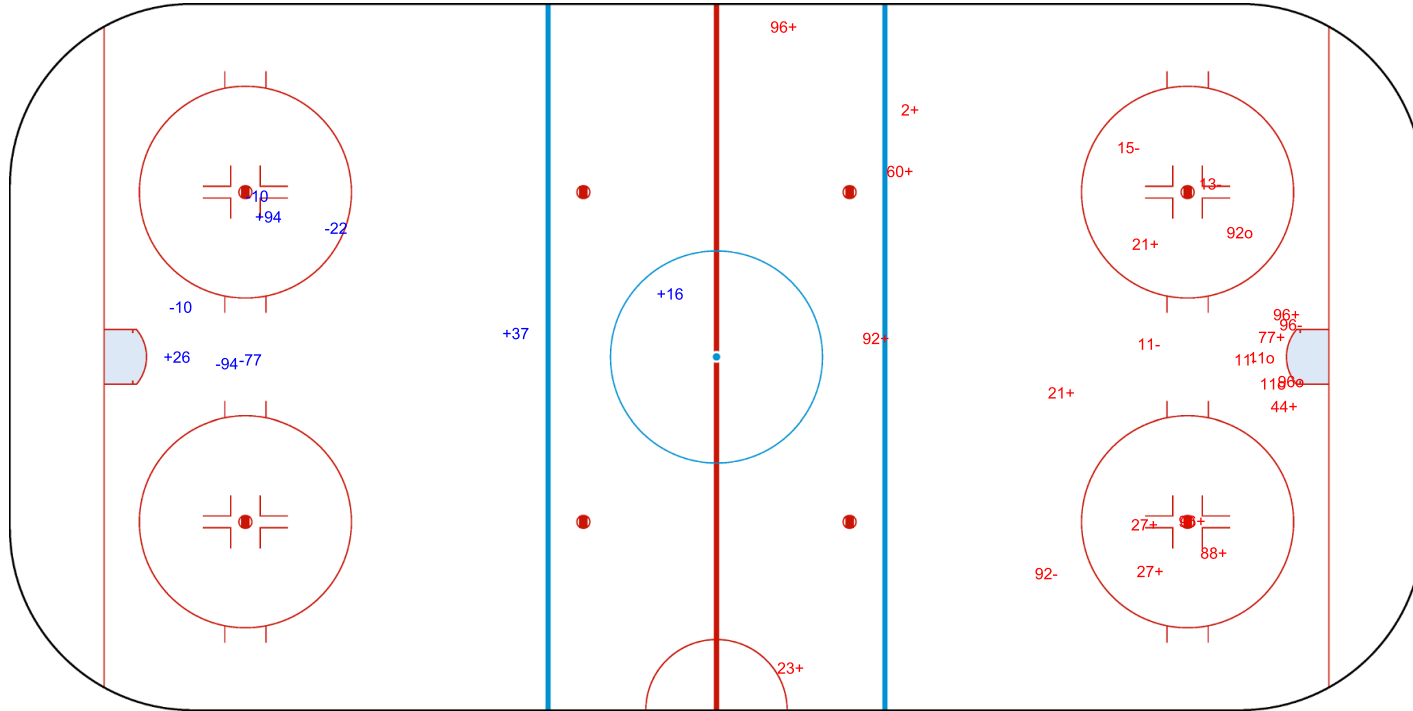

SHOT CHART
CAR - BDL

Shots by CAR
Goals (o): 1
SSP (<): 0
SSG (+): 12
SPG (-): 0

GK 69 of BDL

BDL → 1st Period ← CAR

Shots by BDL
Goals (o): 1
SSP (>): 0
SSG (+): 6
SPG (-): 4

GK 30 of CAR

Shots by BDL

Goals (o): 0 SSG (+): 4
SSP (<): 0 SPG (-): 5

GK 30 of CAR

CAR → 2nd Period ← BDL

Shots by CAR

Goals (o): 4 SSG (+): 14
SSP (>): 0 SPG (-): 6

GK 69 of BDL

Shots by CAR
Goals (o): 1 SSG (+): 14
SSP (<): 0 SPG (-): 1

Shots by BDL
Goals (o): 0 SSG (+): 8
SSP (>): 0 SPG (-): 3