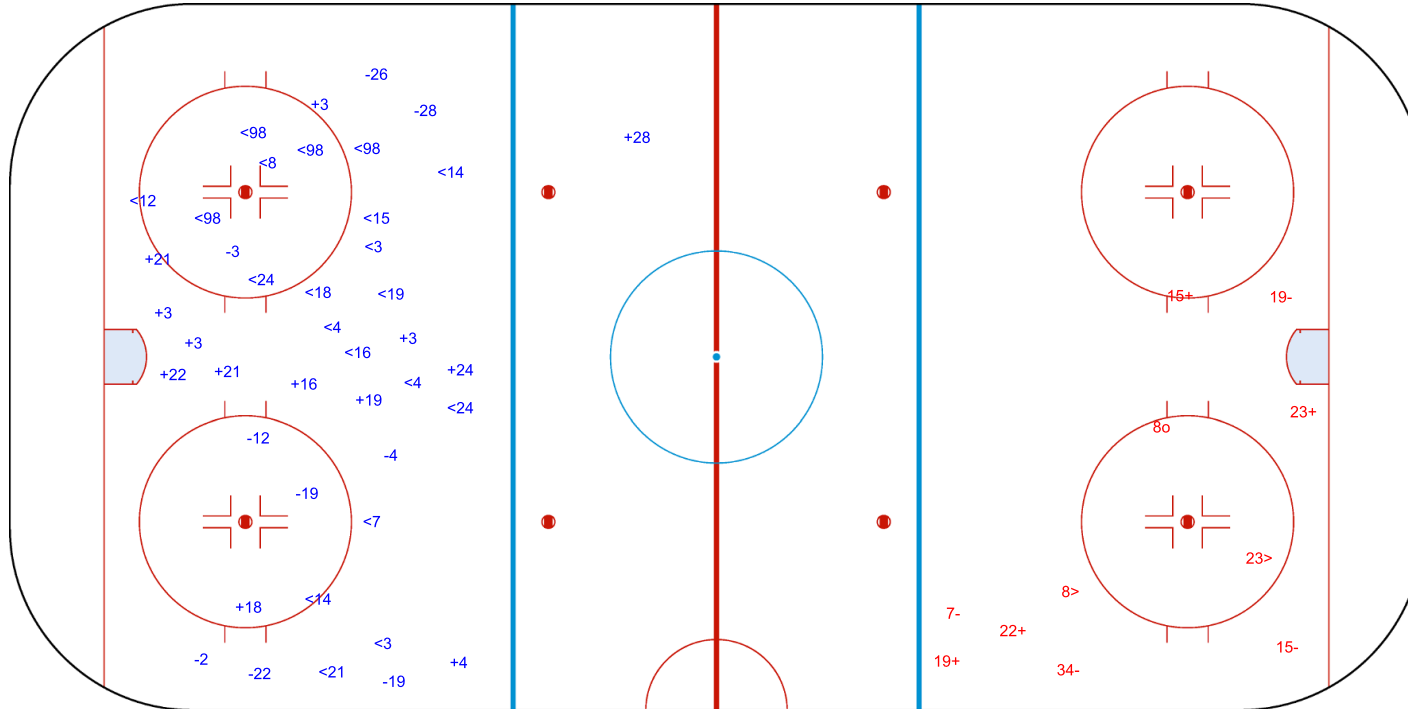

GK 1 of SWE

Shots by CZE

Goal (o): 0 Save (+): 13
Block (<): 20 Miss (-): 9

GK 1 of SWE

3rd Period

Shots by SWE

Goal (o): 1 Save (+): 4
Block (>): 2 Miss (-): 4

GK 29 of CZE

ENG

Legend:			
ENG	Empty net goal	GK	Goalkeeper