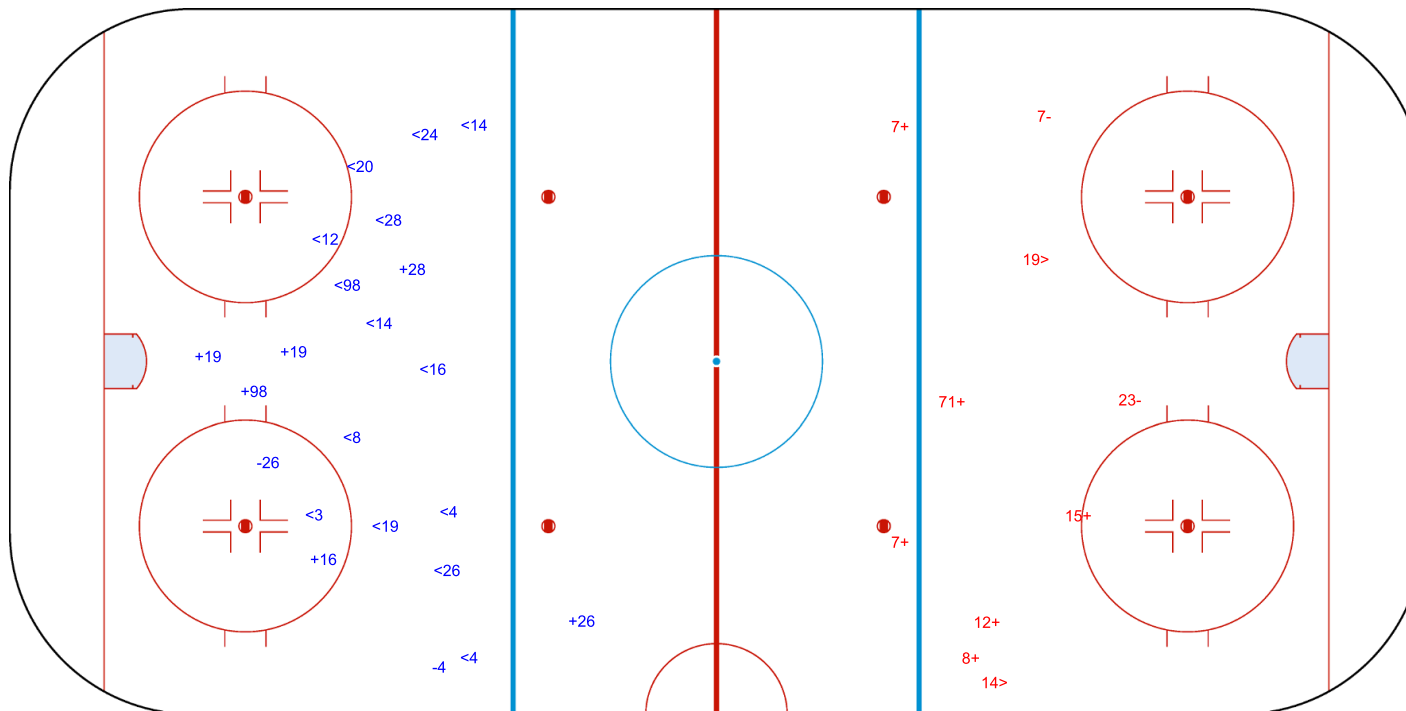

Shot Chart

Tabella azioni di tiro / Analyse des tirs

CZE - SWE

Shots by CZE
Goal (o): 0
Block (<): 14
Save (+): 6
Miss (-): 2

GK 1 of SWE

1st Period

Shots by SWE
Goal (o): 0
Block (>): 2
Save (+): 6
Miss (-): 2

GK 29 of CZE

Milano Rho Ice Hockey

FRI 13 FEB 2026

Start Time 16:40

Ice Hockey
Hockey su ghiaccio / Hockey sur glace

Women
Donne / Femmes

Play-offs Quarterfinals, Game 21

Quarti di finale play off, Partita 21 / Phase finale, quarts de finale, Match 21