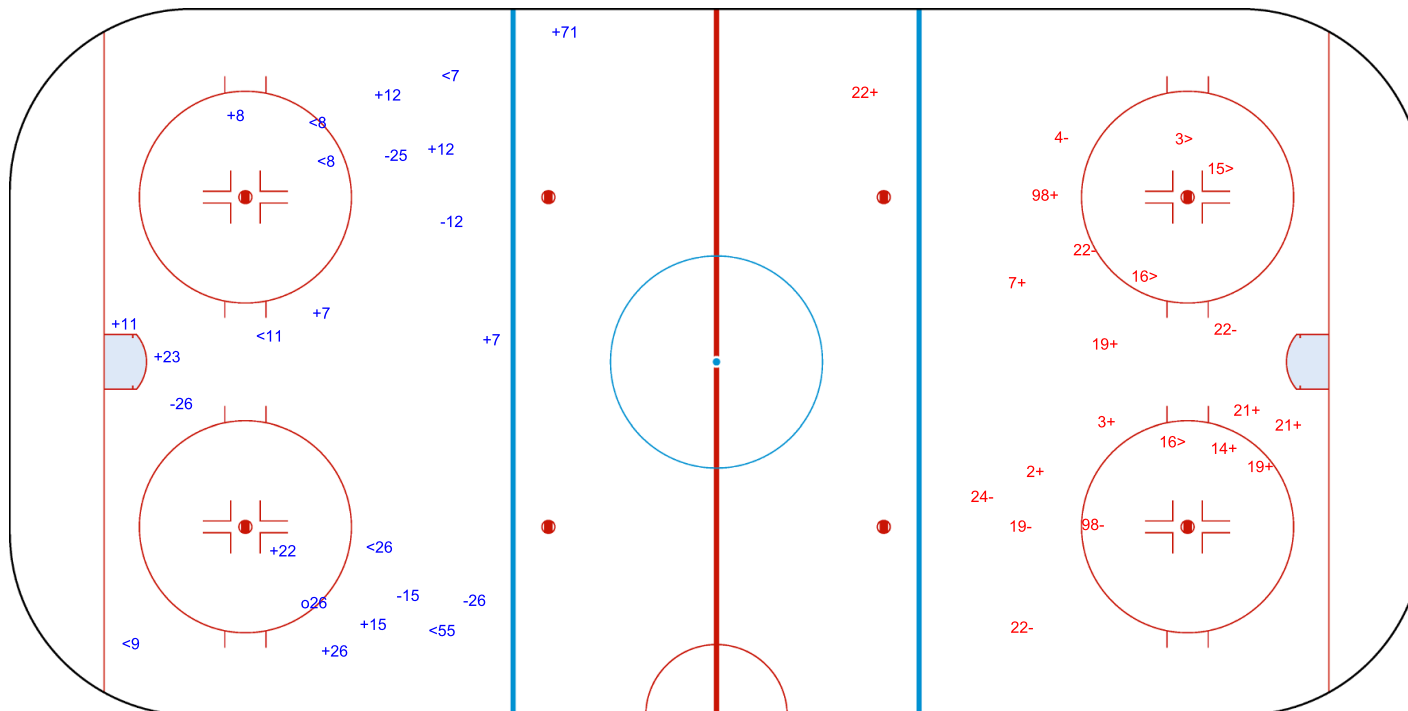

Shots by SWE

Goal (o): 1 Save (+): 11

Block (<): 7 Miss (-): 5

GK 29 of CZE

2nd Period

Shots by CZE

Goal (o): 0 Save (+): 10

Block (>): 4 Miss (-): 7