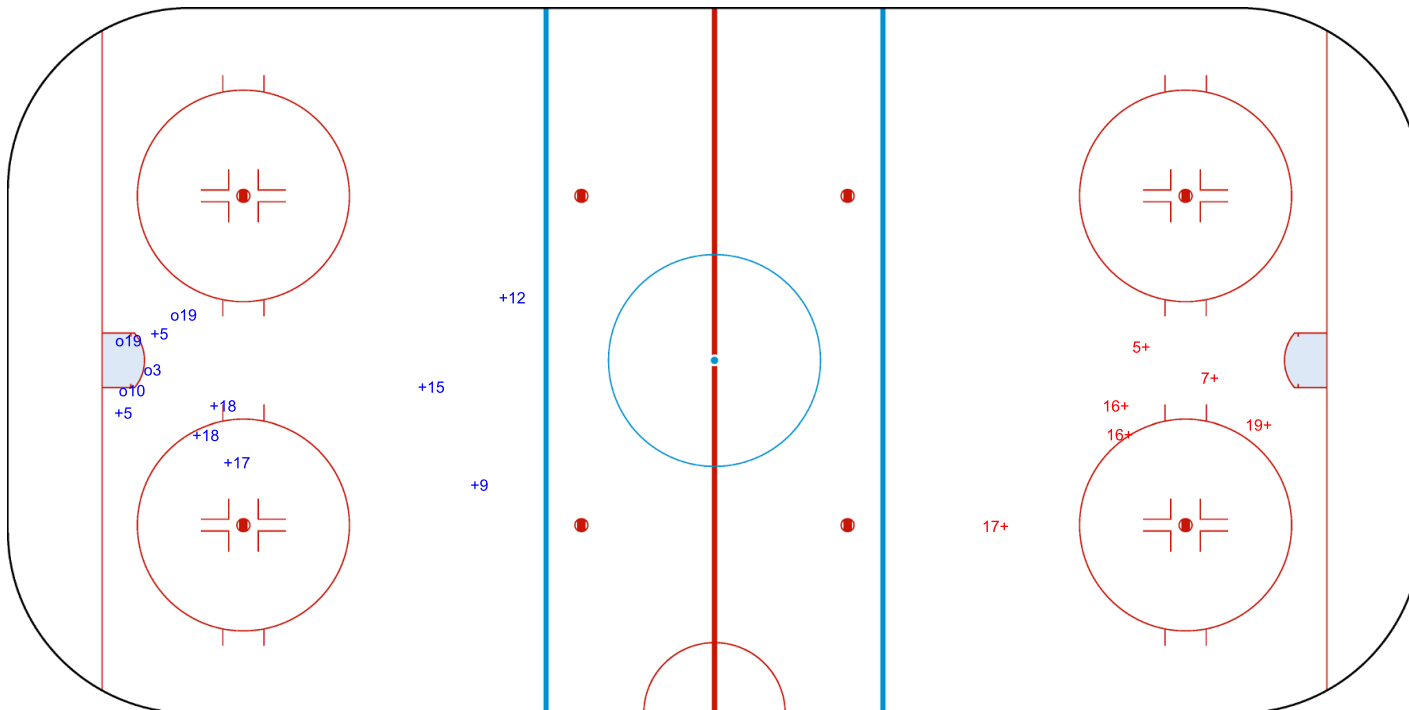

SHOT CHART

ISL - AUS

Period: 1

Shots by AUS

Goals (o): 4 SSG (+): 8
SSP (<): 0 SPG (-): 0

GK 20 of ISL

Shots by ISL

Goals (o): 0 SSG (+): 6
SSP (>): 0 SPG (-): 0

GK 1 of AUS

Shots by ISL

Goals (o): 1 SSG (+): 8

SSP (<): 0 SPG (-): 0

GK 1 of AUS

AUS

Period: 2

ISL