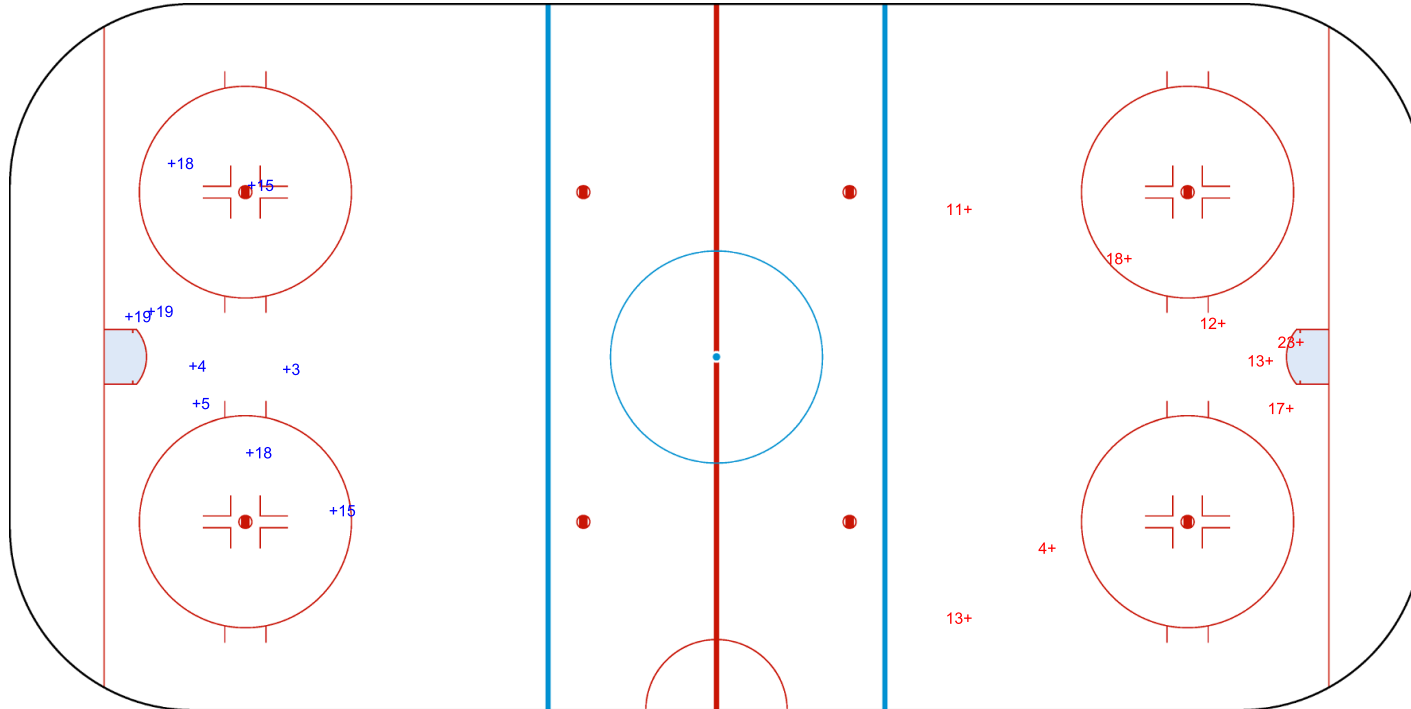

Period: 3

Shots by ISL

Goals (o): 0 SSG (+): 8
SSP (>): 0 SPG (-): 0

GK 1 of AUS

Legend:	GK Goalkeeper	SPG Shots past goal	SSG Shots saved by goalkeeper	SSP Shots saved by player
----------------	----------------------	----------------------------	--------------------------------------	----------------------------------