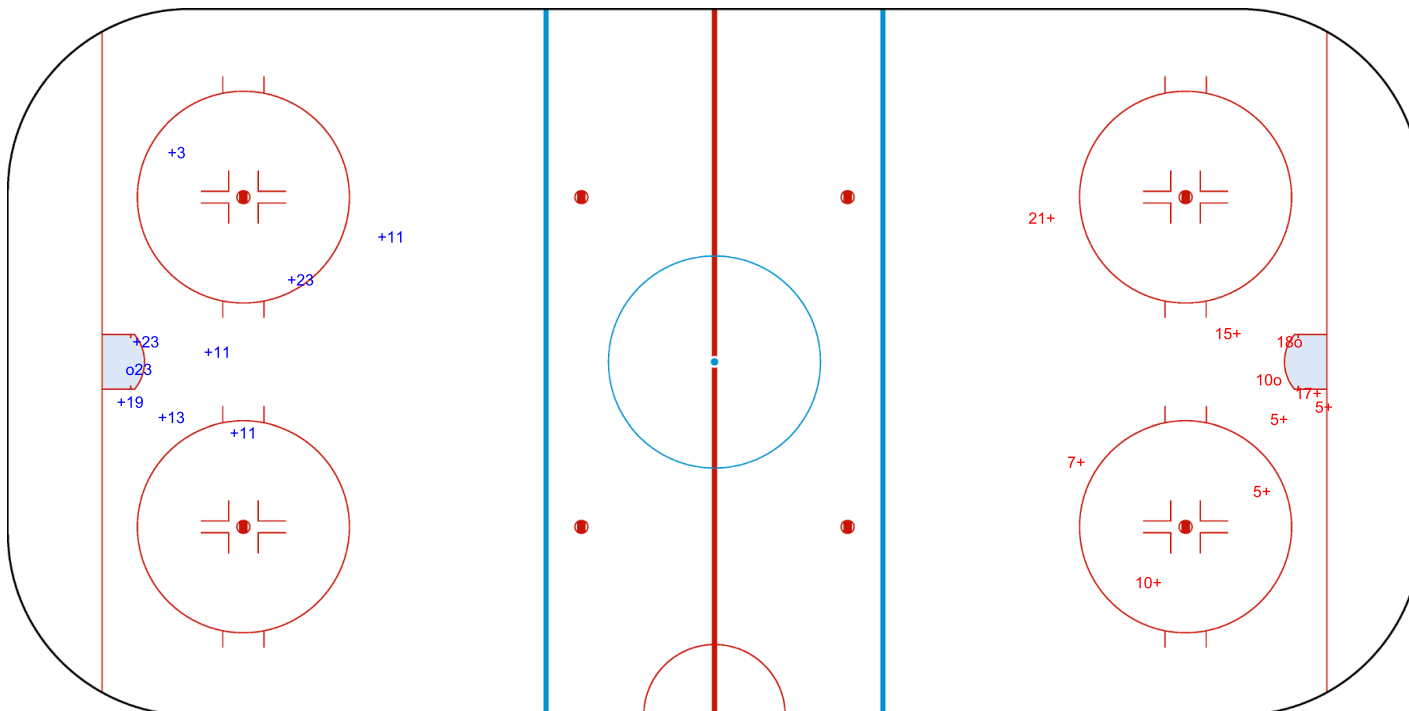

Shots by AUS

Goals (o): 2 SSG (+): 8

SSP (>): 0 SPG (-): 0

GK 20 of ISL

GK 25 of ISL

Shots by AUS

Goals (o): 0 SSG (+): 9
SSP (<): 0 SPG (-): 0

GK 25 of ISL

Period: 3

Shots by ISL

Goals (o): 0 SSG (+): 8
SSP (>): 0 SPG (-): 0

GK 1 of AUS

Legend:	GK Goalkeeper	SPG Shots past goal	SSG Shots saved by goalkeeper	SSP Shots saved by player
----------------	----------------------	----------------------------	--------------------------------------	----------------------------------