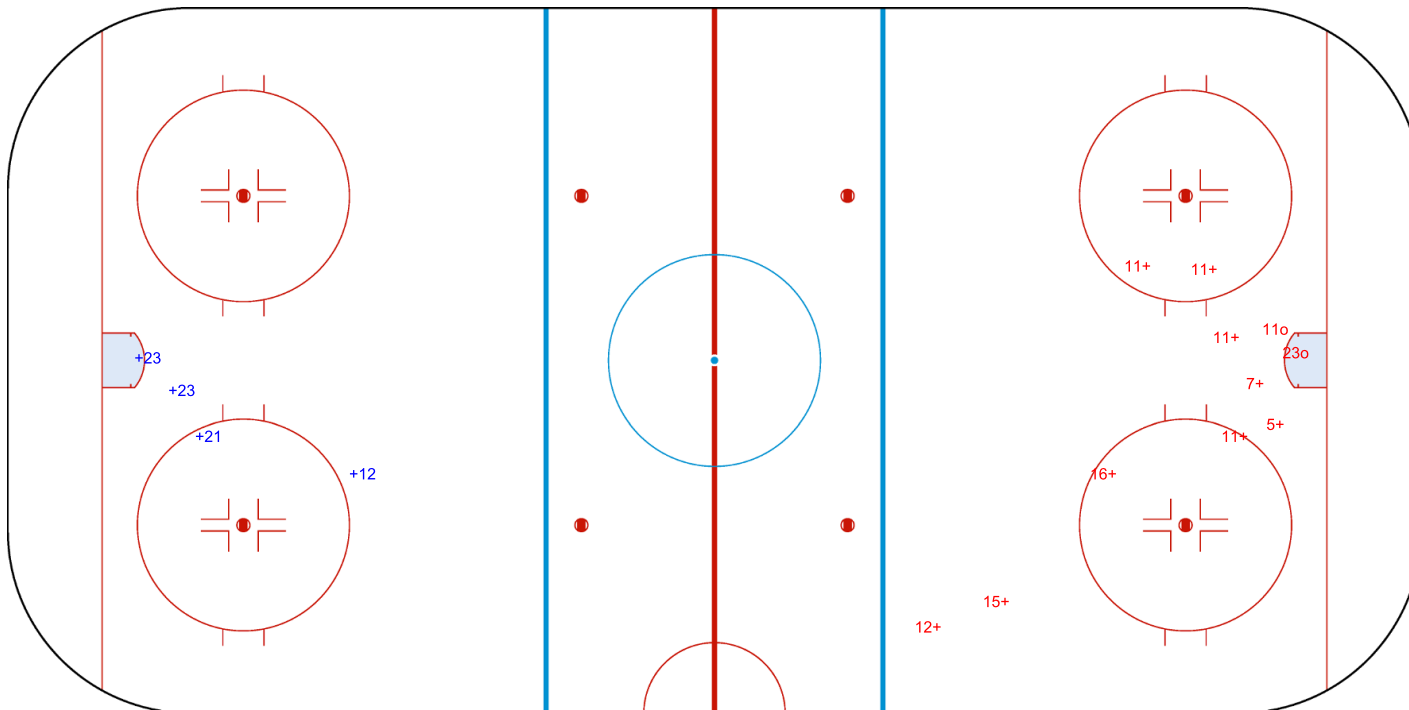

SHOT CHART

NZL - ISL

Period: 1

Shots by NZL  
Goals (o): 0  
SSP (<): 0  
SSG (+): 4  
SPG (-): 0

Shots by ISL  
Goals (o): 2  
SSP (>): 0  
SSG (+): 9  
SPG (-): 0

GK 25 of ISL

GK 1 of NZL

Shots by ISL