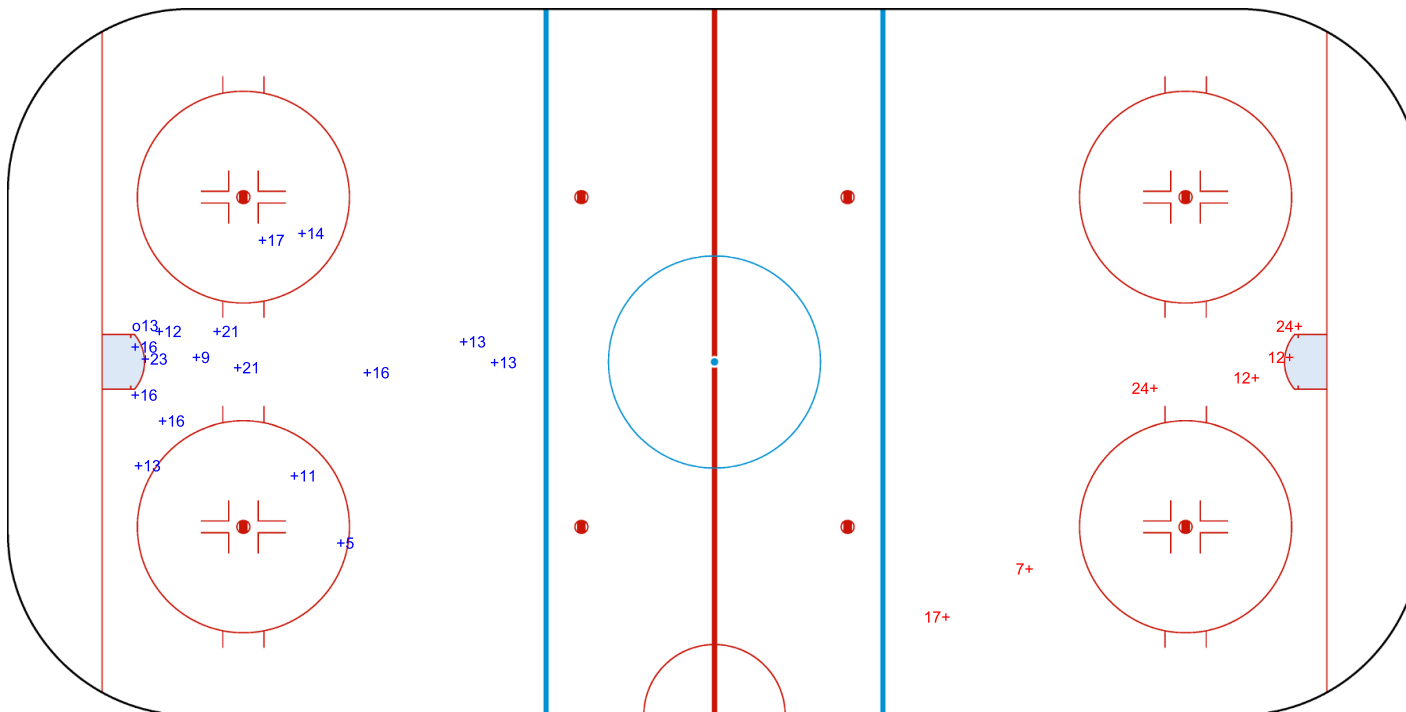

SHOT CHART

NZL - ISL

Period: 1

Shots by NZL  
Goals (o): 0  
SSP (<): 0  
SSG (+): 4  
SPG (-): 0

Shots by ISL  
Goals (o): 2  
SSP (>): 0  
SSG (+): 9  
SPG (-): 0

GK 25 of ISL

GK 1 of NZL

Shots by ISL

Goals (o): 1      SSG (+): 16

SSP (<): 0      SPG (-): 0

Period: 2

Shots by NZL

Goals (o): 0      SSG (+): 6

SSP (>): 0      SPG (-): 0

GK 1 of NZL

GK 25 of ISL