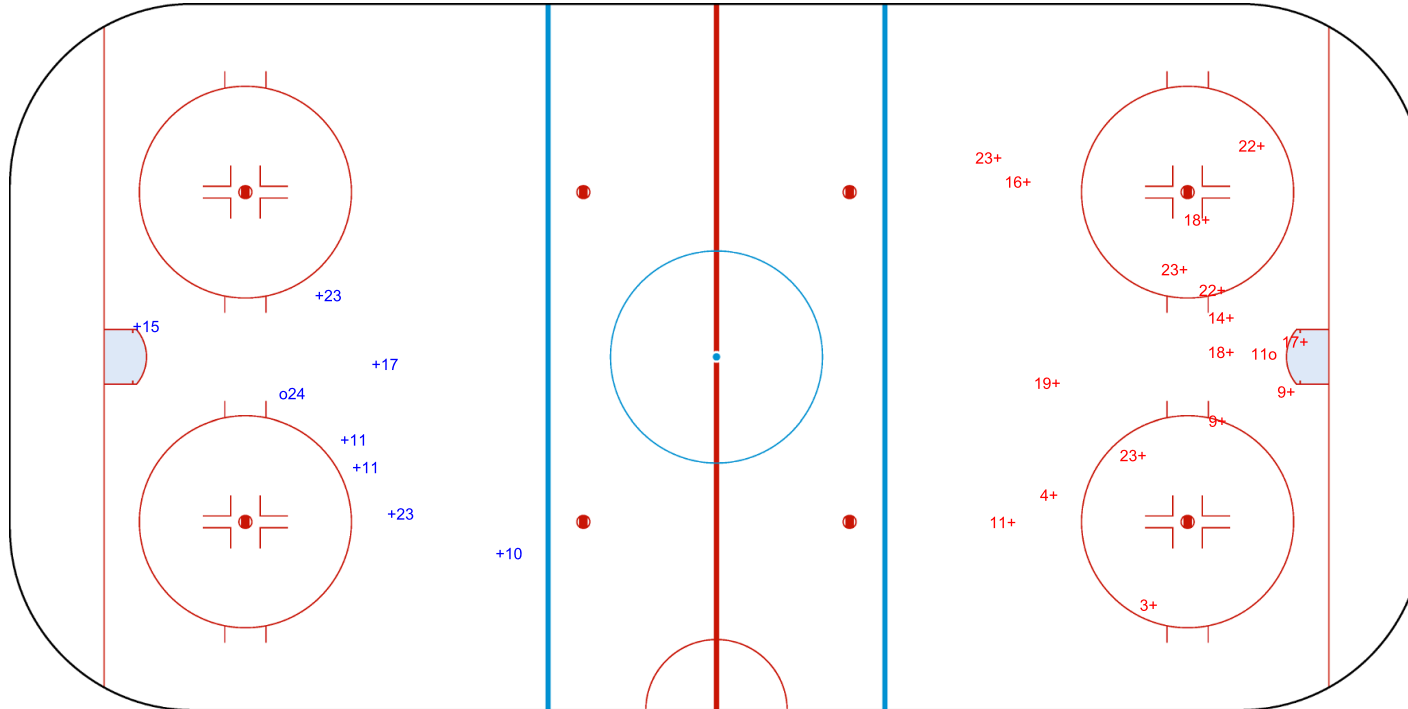

Shots by NZL

Goals (o): 1    SSG (+): 7  
SSP (-): 0    SPG (-): 0

GK 25 of ISL

Period: 3

Shots by ISL

Goals (o): 1    SSG (+): 16  
SSP (>): 0    SPG (-): 0

GK 1 of NZL

<b>Legend:</b>					
<b>GK</b>	Goalkeeper	<b>SPG</b>	Shots past goal	<b>SSG</b>	Shots saved by goalkeeper
				<b>SSP</b>	Shots saved by player