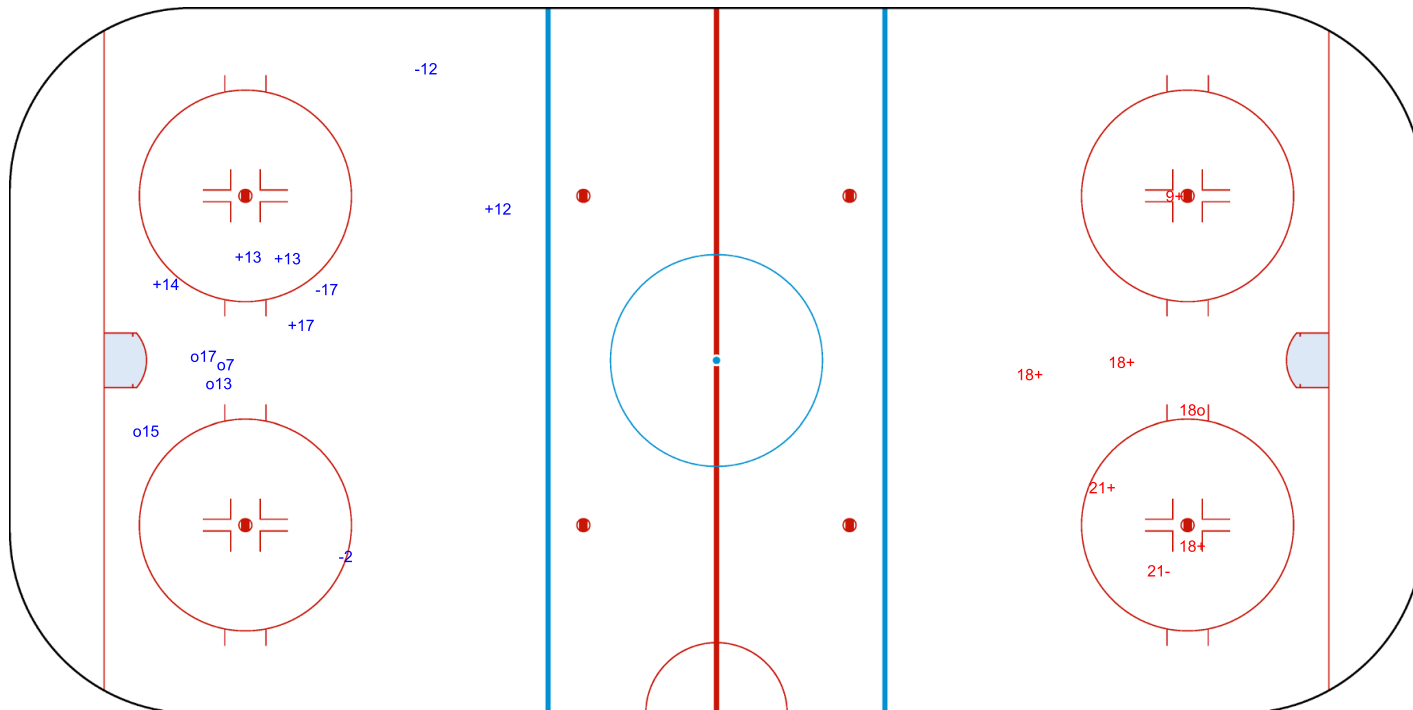

SHOT CHART  
RSA - ROU

Shots by ROU  
Goals (o): 4  
SSP (<): 0

SSG (+): 5  
SPG (-): 3

GK 1 of RSA

Period: 1

Shots by RSA  
Goals (o): 1  
SSP (>): 0

SSG (+): 5  
SPG (-): 1

GK 1 of ROU