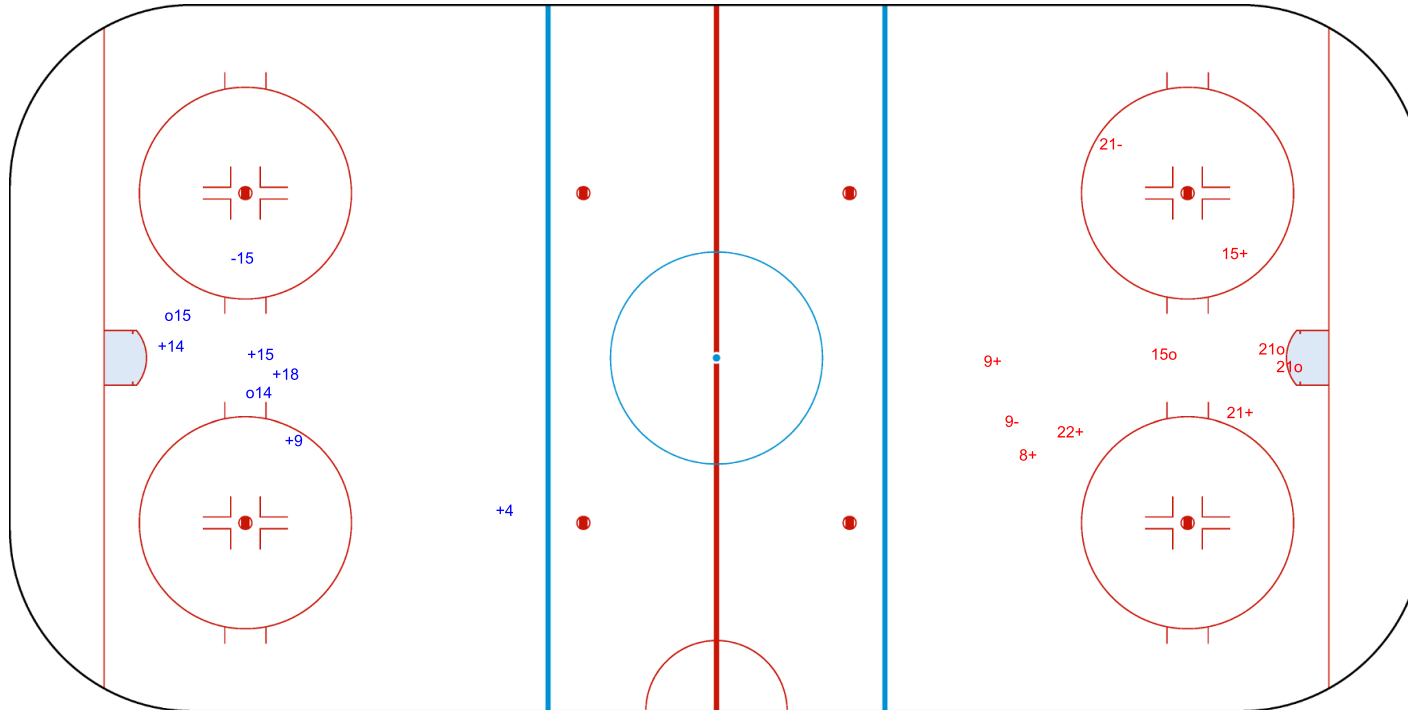

Shots by ROU

Goals (o): 2    SSG (+): 5  
SSP (<): 0    SPG (-): 1

GK 20 of RSA

Period: 3

Shots by RSA

Goals (o): 3    SSG (+): 5  
SSP (>): 0    SPG (-): 2

GK 25 of ROU

|                |            |            |                 |            |                           |
|----------------|------------|------------|-----------------|------------|---------------------------|
| <b>Legend:</b> |            |            |                 |            |                           |
| <b>GK</b>      | Goalkeeper | <b>SPG</b> | Shots past goal | <b>SSG</b> | Shots saved by goalkeeper |
|                |            |            |                 | <b>SSP</b> | Shots saved by player     |