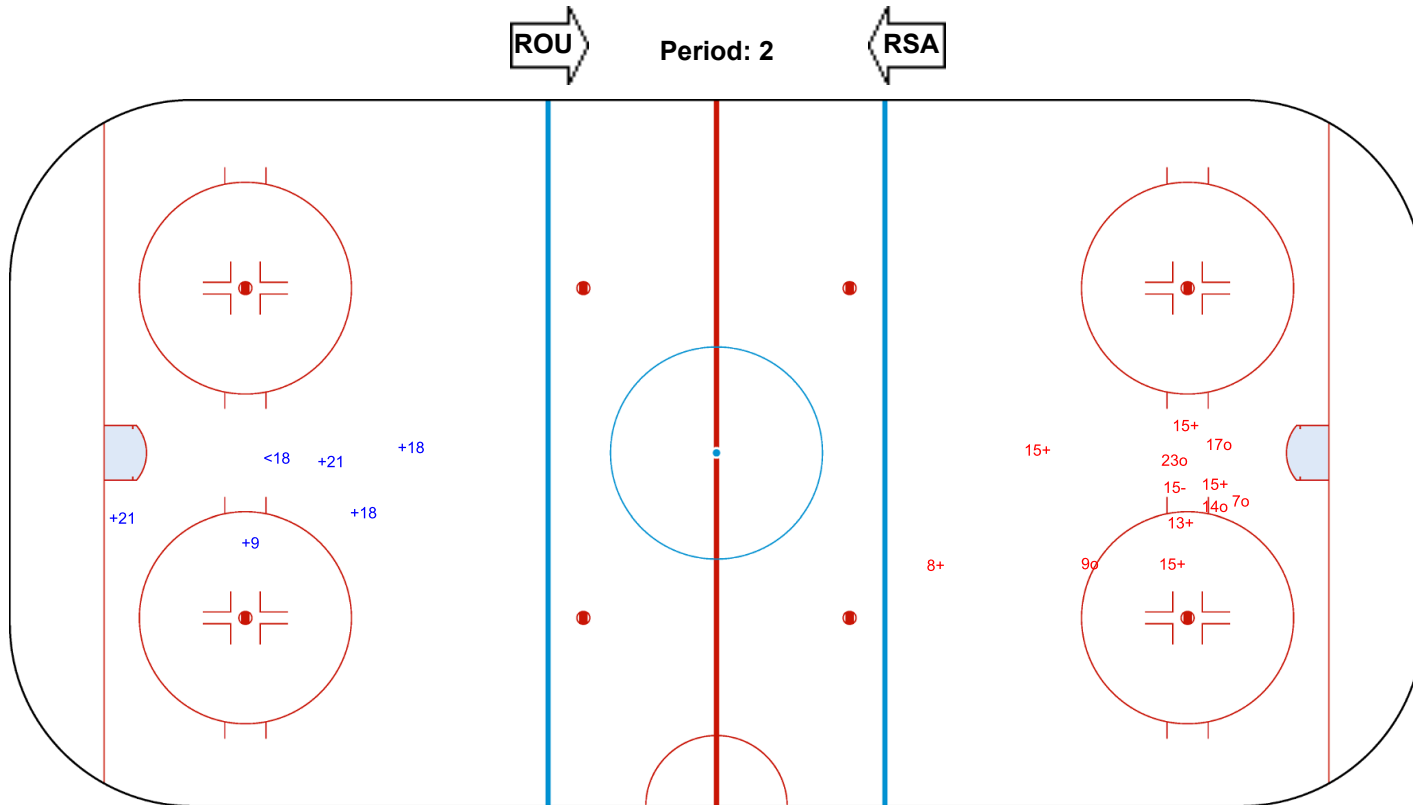

SHOT CHART  
RSA - ROU

Shots by ROU  
Goals (o): 4  
SSP (<): 0

SSG (+): 5  
SPG (-): 3

GK 1 of RSA

Period: 1

Shots by RSA  
Goals (o): 1  
SSP (>): 0

SSG (+): 5  
SPG (-): 1

GK 1 of ROU

Shots by RSA

Goals (o): 0    SSG (+): 5  
SSP (<): 1    SPG (-): 0

GK 1 of ROU

GK 25 of ROU

Shots by ROU

Goals (o): 5    SSG (+): 6  
SSP (>): 0    SPG (-): 1

GK 1 of RSA

GK 20 of RSA