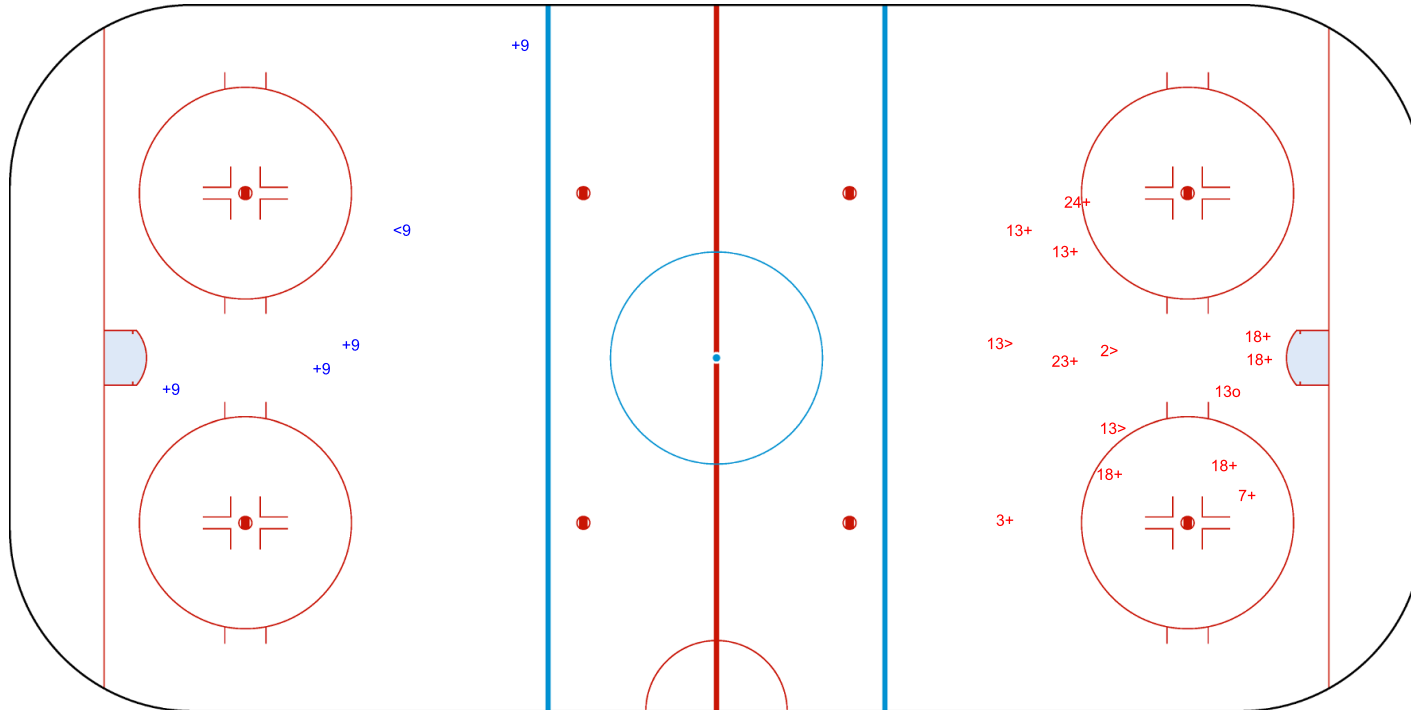

ICE HOCKEY
WOMEN'S WORLD
CHAMPIONSHIP
BULGARIA
Sofia
Division III

WINTER SPORTS PALACE

THU 5 DEC 2019
START TIME 20:00

IIHF ICE HOCKEY WOMEN'S WORLD CHAMPIONSHIP DIV III

ROUND ROBIN, GAME 6

INTERNATIONAL
ICE HOCKEY
FEDERATION

Shots by LTU
Goals (o): 0
SSP (<): 1

SSG (+): 4
SPG (-): 0

GK 25 of BUL

Period: 3

Shots by BUL
Goals (o): 1
SSP (>): 3

SSG (+): 10
SPG (-): 0

GK 1 of LTU

| | | | |
|----------------|---------------------------|------------|-----------------------|
| Legend: | | | |
| GK | Goalkeeper | SPG | Shots past goal |
| SSG | Shots saved by goalkeeper | SSP | Shots saved by player |