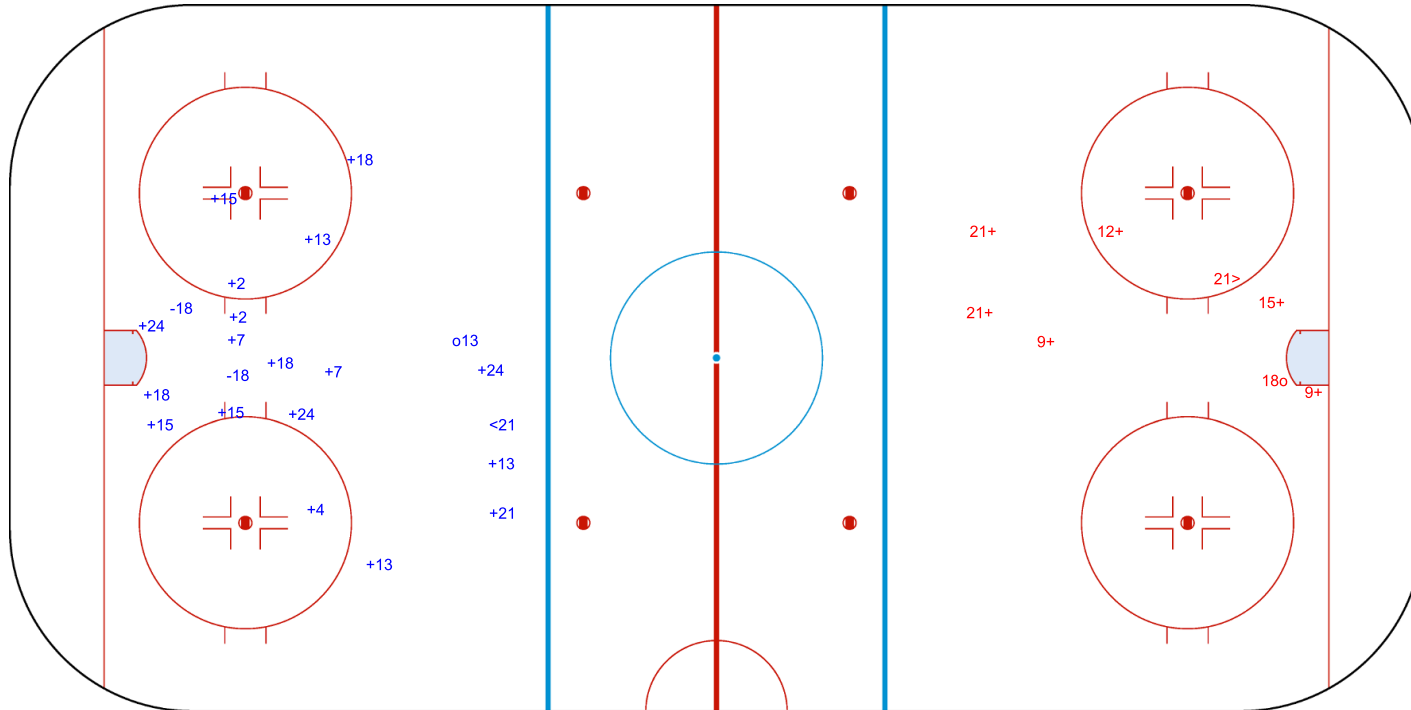

SHOT CHART

BUL - LTU

Period: 1

Shots by LTU

Goals (o): 0 SSG (+): 5
SSP (-): 0 SPG (-): 3

GK 25 of BUL

Shots by BUL

Goals (o): 0 SSG (+): 15
SSP (>): 3 SPG (-): 0

GK 1 of LTU

Shots by BUL

Goals (o): 1 SSG (+): 18
SSP (<): 1 SPG (-): 2

GK 1 of LTU

Period: 2

Shots by LTU

Goals (o): 1 SSG (+): 6
SSP (>): 1 SPG (-): 0

GK 25 of BUL

ICE HOCKEY
WOMEN'S WORLD
CHAMPIONSHIP
BULGARIA
Sofia
Division III

WINTER SPORTS PALACE

THU 5 DEC 2019
START TIME 20:00

IIHF ICE HOCKEY WOMEN'S WORLD CHAMPIONSHIP DIV III

ROUND ROBIN, GAME 6

INTERNATIONAL
ICE HOCKEY
FEDERATION