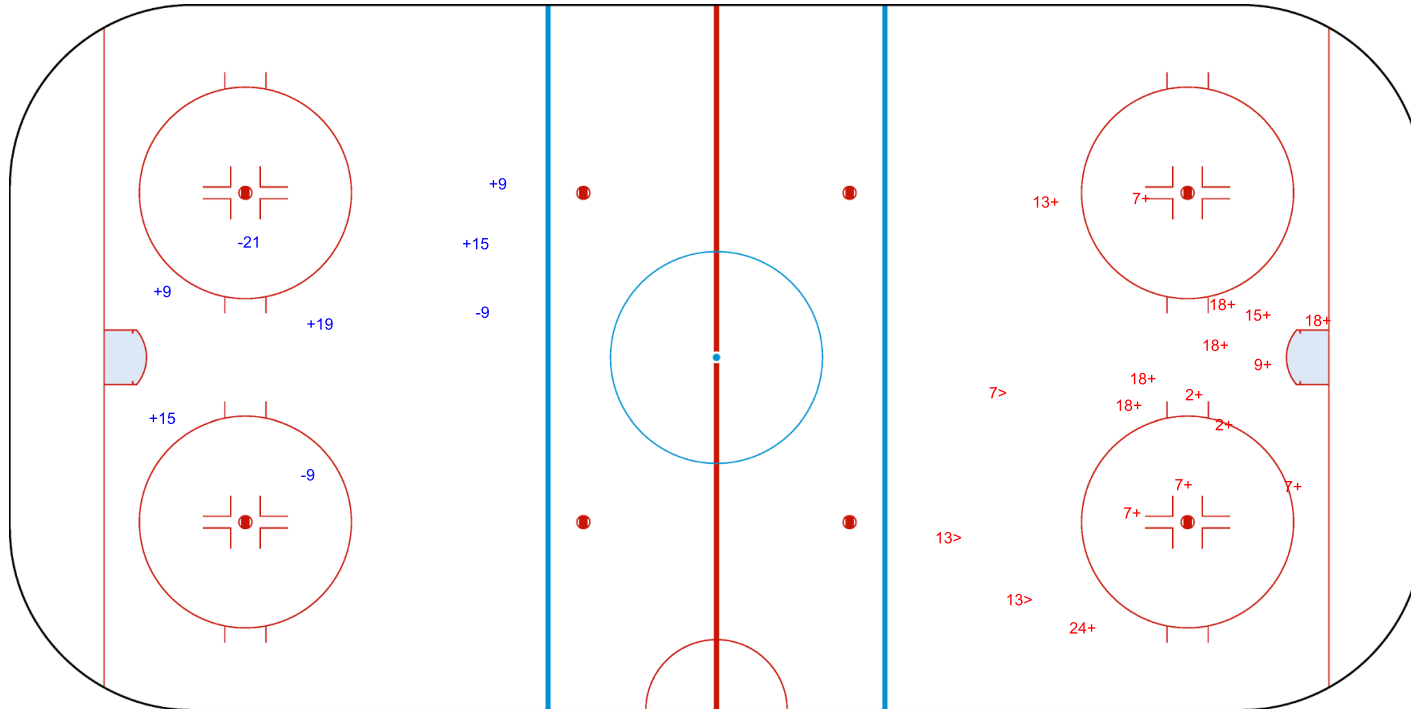

ICE HOCKEY
WOMEN'S WORLD
CHAMPIONSHIP
BULGARIA
Sofia
Division III

WINTER SPORTS PALACE

THU 5 DEC 2019
START TIME 20:00

IIHF ICE HOCKEY WOMEN'S WORLD CHAMPIONSHIP DIV III

ROUND ROBIN, GAME 6

INTERNATIONAL
ICE HOCKEY
FEDERATION

SHOT CHART

BUL - LTU

Period: 1

Shots by LTU

Goals (o): 0 SSG (+): 5
SSP (-): 0 SPG (-): 3

GK 25 of BUL

Shots by BUL

Goals (o): 0 SSG (+): 15
SSP (>): 3 SPG (-): 0

GK 1 of LTU

Shots by BUL

Goals (o): 1 SSG (+): 18
SSP (<): 1 SPG (-): 2

GK 1 of LTU

Period: 2

Shots by LTU

Goals (o): 1 SSG (+): 6
SSP (>): 1 SPG (-): 0

GK 25 of BUL