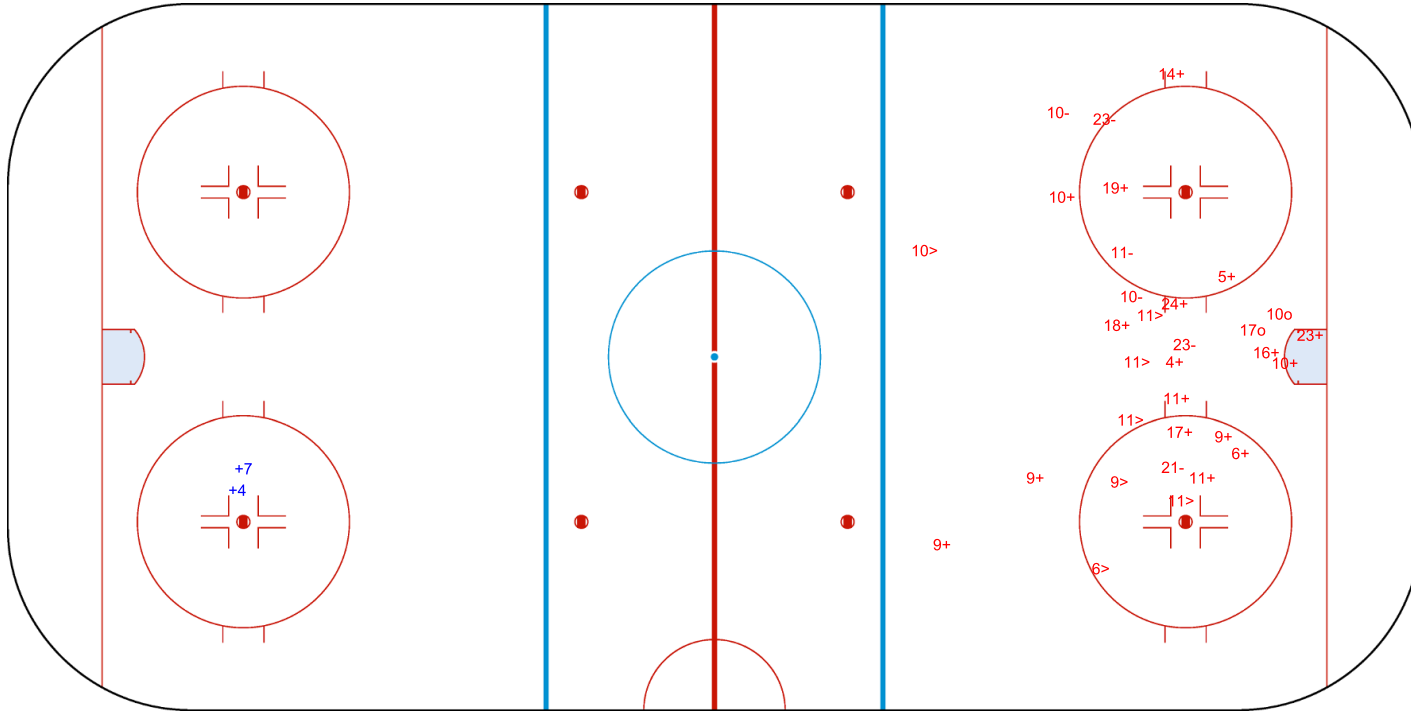

2020

ICE HOCKEY
U18 WOMEN'S WORLD
CHAMPIONSHIP
MEXICO
Mexico City
Division II - Group B

SANTA FE ICE RINK

THU 30 JAN 2020

START TIME 16:00

IIHF ICE HOCKEY U18 WOMEN'S WORLD CHAMPIONSHIP DIV II GROUP B

PRELIMINARY ROUND, GAME 5

INTERNATIONAL
ICE HOCKEY
FEDERATION

Shots by TUR

Goals (o): 0   SSG (+): 2

SSP (<): 0   SPG (-): 0

GK 20 of ESP

GK 25 of ESP

Period: 3

Shots by ESP

Goals (o): 2   SSG (+): 17

SSP (>): 7   SPG (-): 6

GK 20 of TUR

Legend:					
GK	Goalkeeper	SPG	Shots past goal	SSG	Shots saved by goalkeeper
				SSP	Shots saved by player