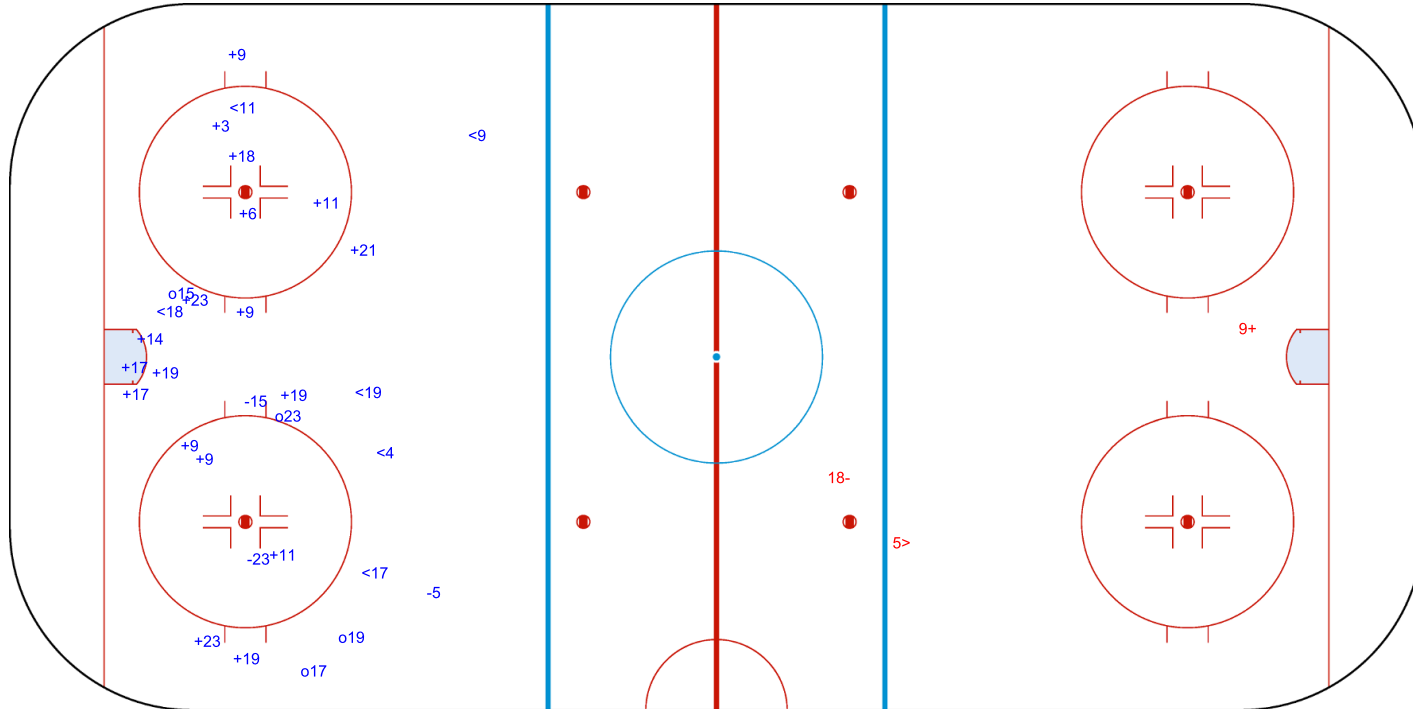

SSG (+): 18

SSP (<): 6

SPG (-): 3

GK 1 of TUR

GK 20 of TUR

Period: 2

Shots by TUR

Goals (o): 0

SSG (+): 1

SSP (>): 1

SPG (-): 1

GK 20 of ESP

2020

ICE HOCKEY
U18 WOMEN'S WORLD
CHAMPIONSHIP
MEXICO
Mexico City
Division II - Group B

SANTA FE ICE RINK

THU 30 JAN 2020