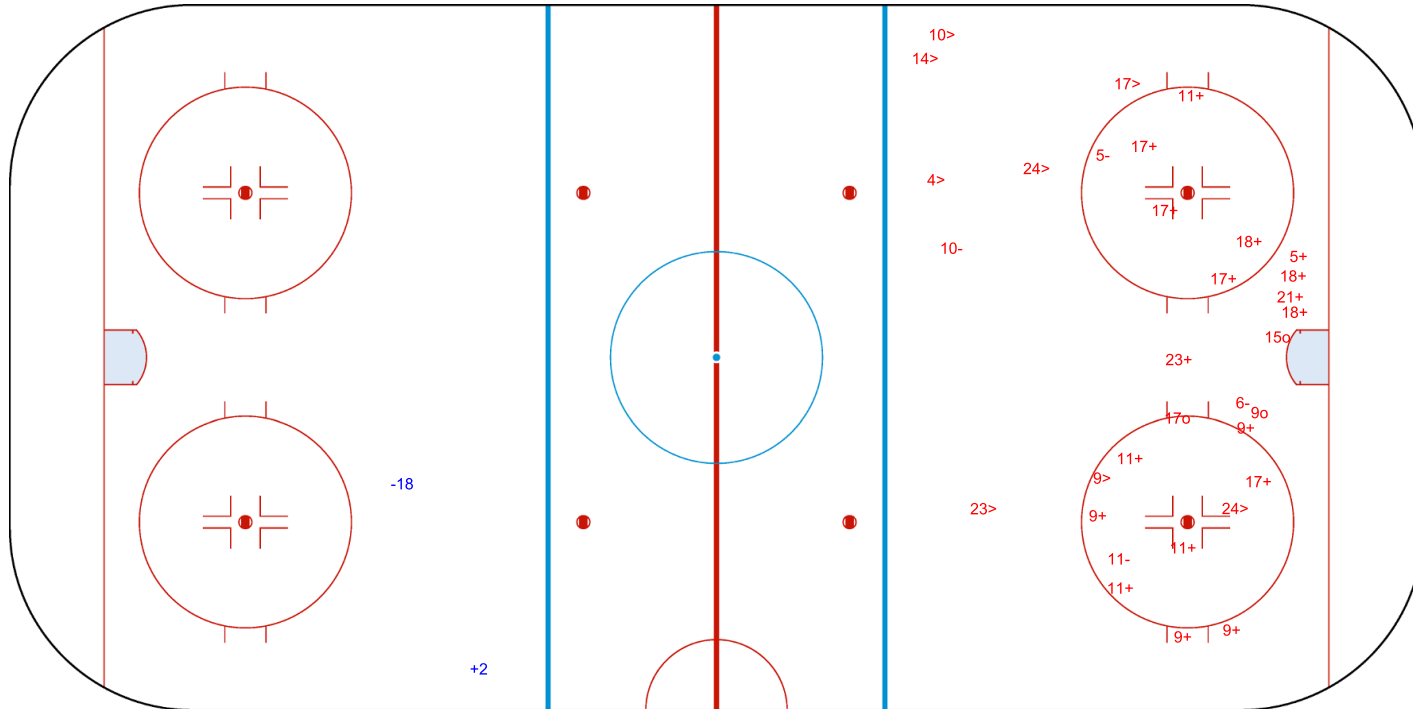

SHOT CHART
ESP - TUR

Shots by TUR
Goals (o): 0
SSP (<): 0
SSG (+): 1
SPG (-): 1

GK 20 of ESP

ESP → Period: 1 ← TUR

Shots by ESP
Goals (o): 3
SSP (>): 8
SSG (+): 18
SPG (-): 4

GK 1 of TUR

2020

ICE HOCKEY
U18 WOMEN'S WORLD
CHAMPIONSHIP
MEXICO
Mexico City
Division II - Group B

SANTA FE ICE RINK

THU 30 JAN 2020

START TIME 16:00

IIHF ICE HOCKEY U18 WOMEN'S WORLD CHAMPIONSHIP DIV II GROUP B

PRELIMINARY ROUND, GAME 5

INTERNATIONAL
ICE HOCKEY
FEDERATION

Shots by ESP

Goals (o): 4