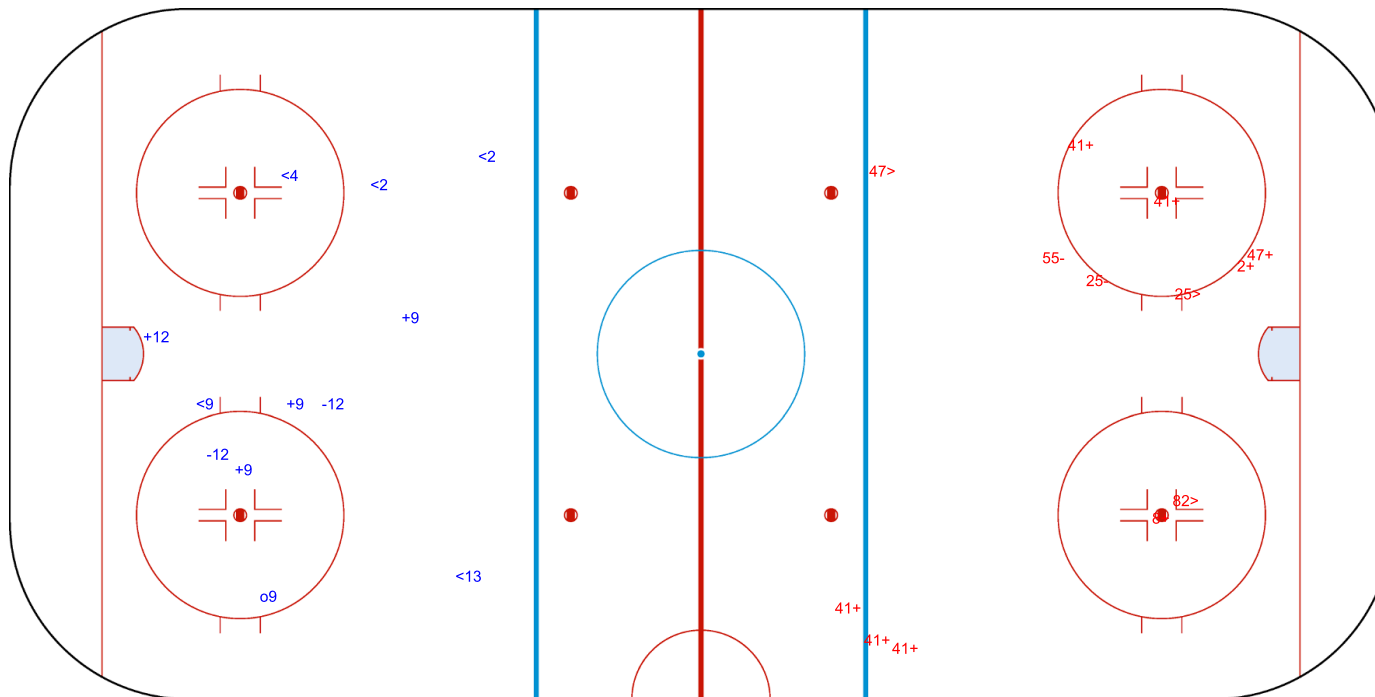

SHOT CHART
MGL - INA

Shots by INA
Goals (o): 1
SSP (<): 2
SSG (+): 4
SPG (-): 3

GK 1 of MGL

MGL → 1st Period ← INA

Shots by MGL
Goals (o): 4
SSP (>): 6
SSG (+): 5
SPG (-): 4

GK 1 of INA

GK 45 of INA

Shots by MGL

Goals (o): 1 SSG (+): 4
SSP (<): 5 SPG (-): 2

GK 45 of INA

2nd Period

Shots by INA

Goals (o): 0 SSG (+): 8
SSP (>): 3 SPG (-): 2

GK 1 of MGL

Shots by INA

Goals (o): 1 SSG (+): 7
SSP (-): 2 SPG (-): 3