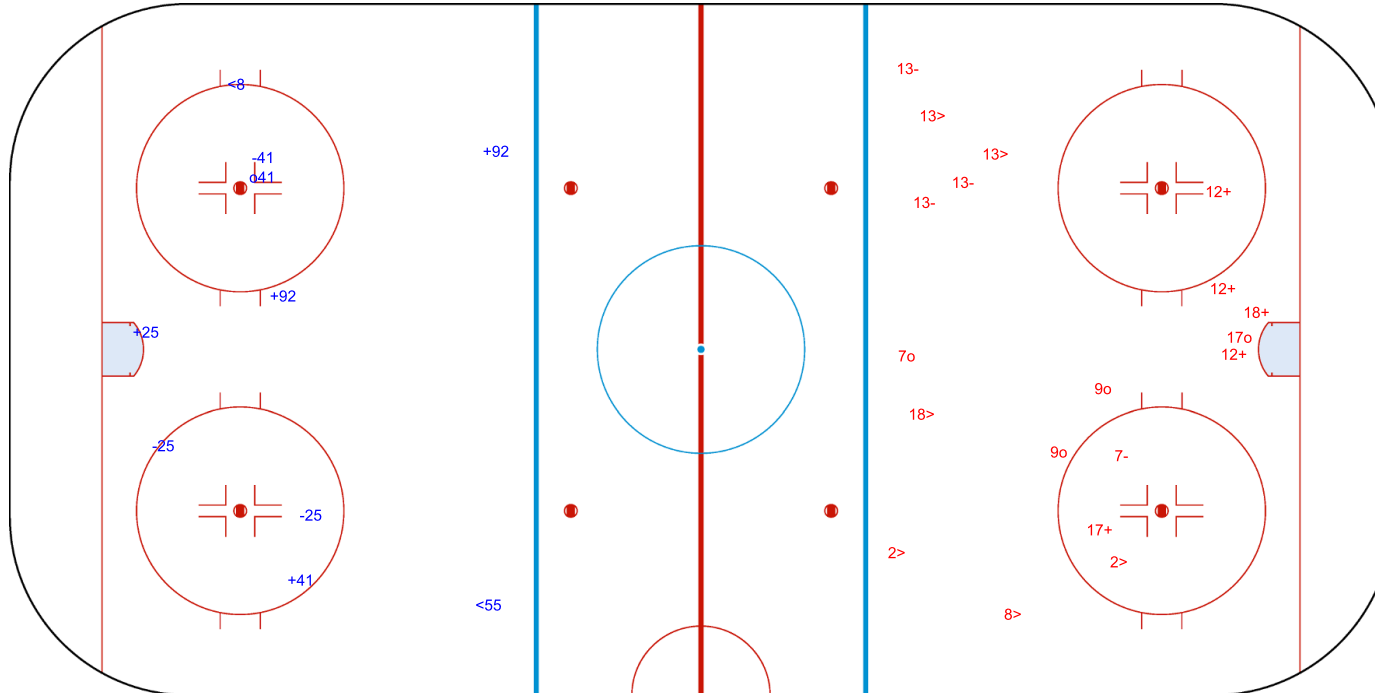

SHOT CHART
MGL - INA

Shots by INA
Goals (o): 1
SSP (<): 2
SSG (+): 4
SPG (-): 3

GK 1 of MGL

MGL → 1st Period ← INA

Shots by MGL
Goals (o): 4
SSP (>): 6
SSG (+): 5
SPG (-): 4

GK 1 of INA

GK 45 of INA

Shots by MGL

Goals (o): 1 SSG (+): 4
SSP (<): 5 SPG (-): 2

GK 45 of INA

2nd Period

Shots by INA

Goals (o): 0 SSG (+): 8
SSP (>): 3 SPG (-): 2

GK 1 of MGL

Shots by INA

Goals (o): 1 SSG (+): 7
SSP (-): 2 SPG (-): 3