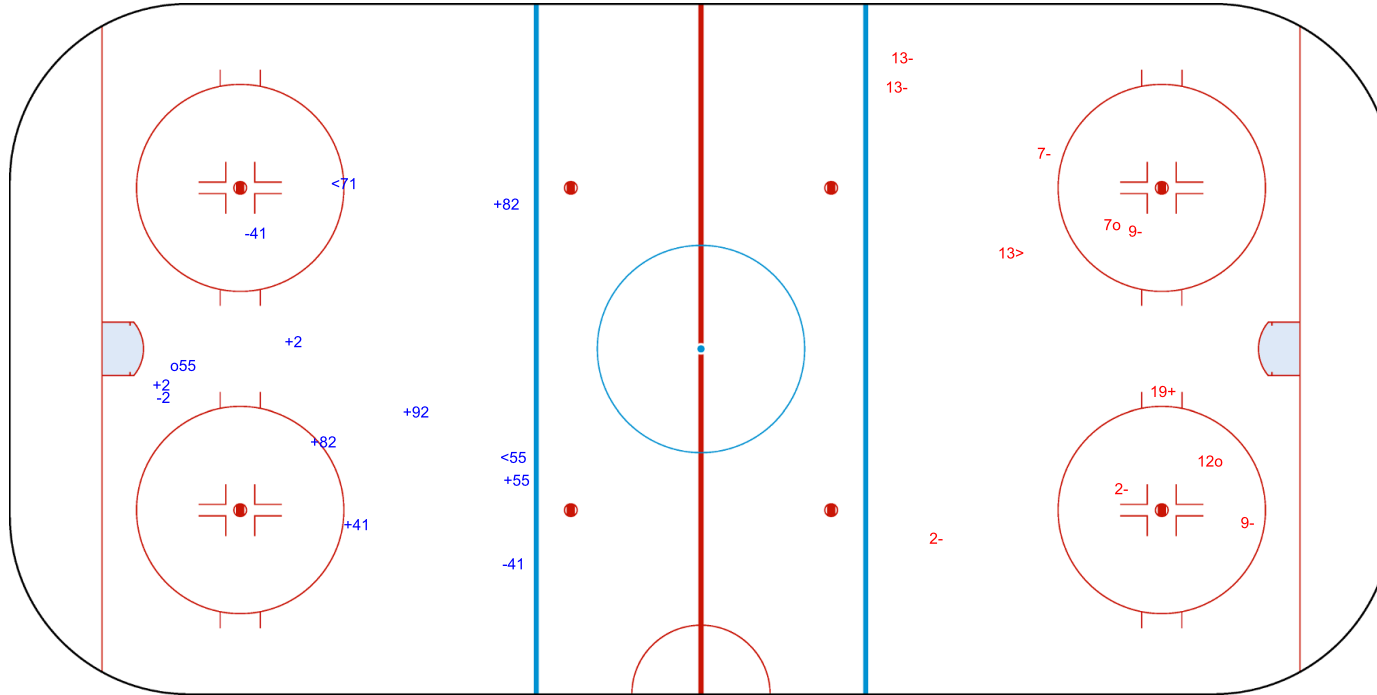

GK 1 of MGL

GK 20 of MGL

3rd Period

Shots by MGL

Goals (o): 2 SSG (+): 1
SSP (>): 1 SPG (-): 7

GK 45 of INA

Legend:		
GK	Goalkeeper	
SPG	Shots past goal	
SSG	Shots saved by goalkeeper	
SSP	Shots saved by player	