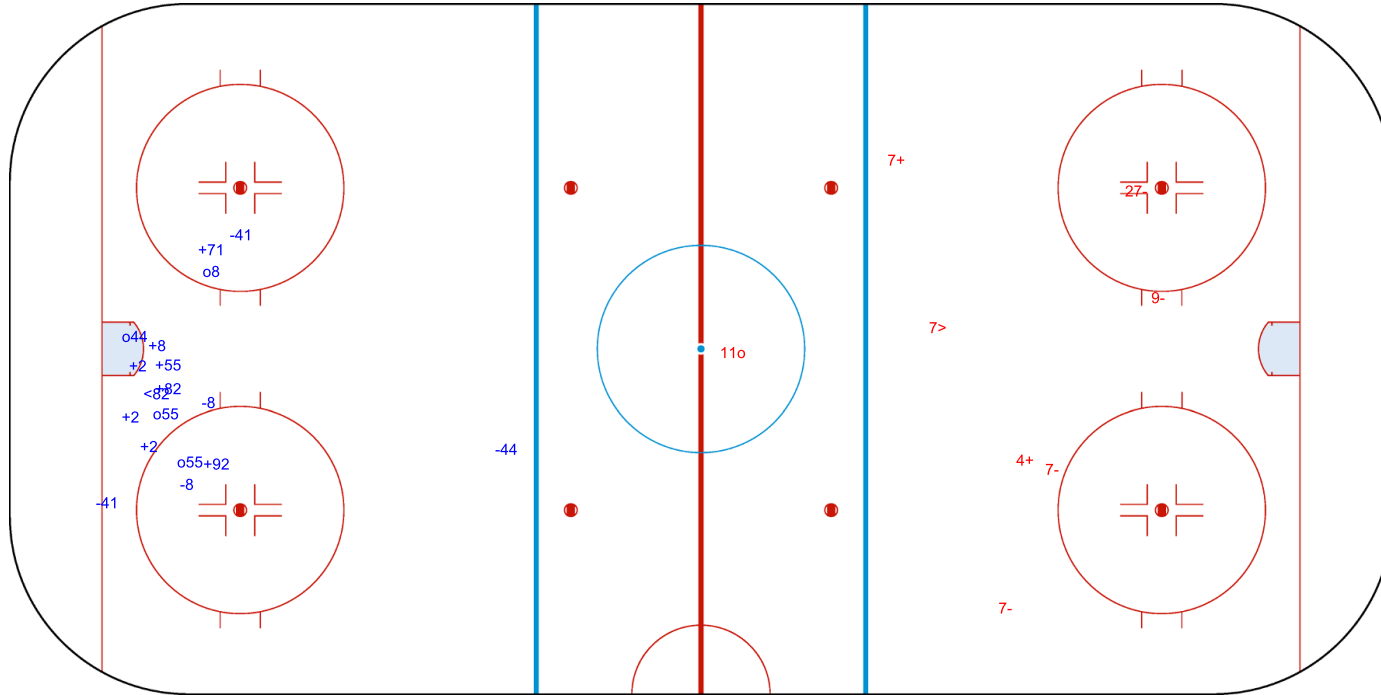

SHOT CHART

INA - IND

1st Period

Shots by IND
Goals (o): 2
SSP (<): 0
SSG (+): 9
SPG (-): 1

Shots by INA
Goals (o): 5
SSP (>): 1
SSG (+): 10
SPG (-): 2

GK 1 of INA

GK 45 of INA

GK 88 of IND

Shots by INA
Goals (o): 4
SSP (<): 1
SSG (+): 8
SPG (-): 5

		o8	
o55		o4	55

GK 88 of IND

IND → 2nd Period ← INA

Shots by IND
Goals (o): 1
SSP (>): 1
SSG (+): 2
SPG (-): 4

		o11	

GK 45 of INA

Shots by IND