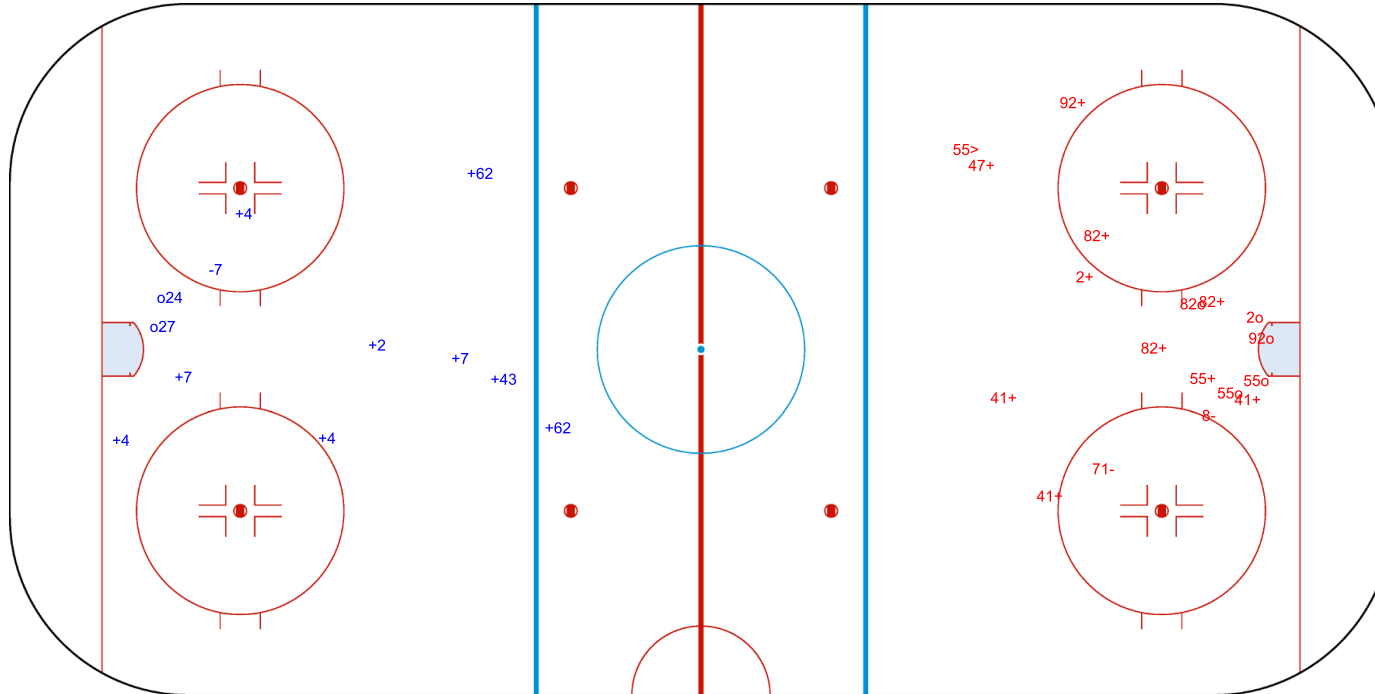

SHOT CHART

INA - IND

1st Period

Shots by IND
Goals (o): 2
SSP (<): 0
SSG (+): 9
SPG (-): 1

Shots by INA
Goals (o): 5
SSP (>): 1
SSG (+): 10
SPG (-): 2

GK 1 of INA

GK 45 of INA

GK 88 of IND

Shots by INA
Goals (o): 4
SSP (<): 1
SSG (+): 8
SPG (-): 5

		o8	
o55		o4	55

GK 88 of IND

IND → 2nd Period ← INA

Shots by IND
Goals (o): 1
SSP (>): 1
SSG (+): 2
SPG (-): 4

		o11	

GK 45 of INA

Shots by IND