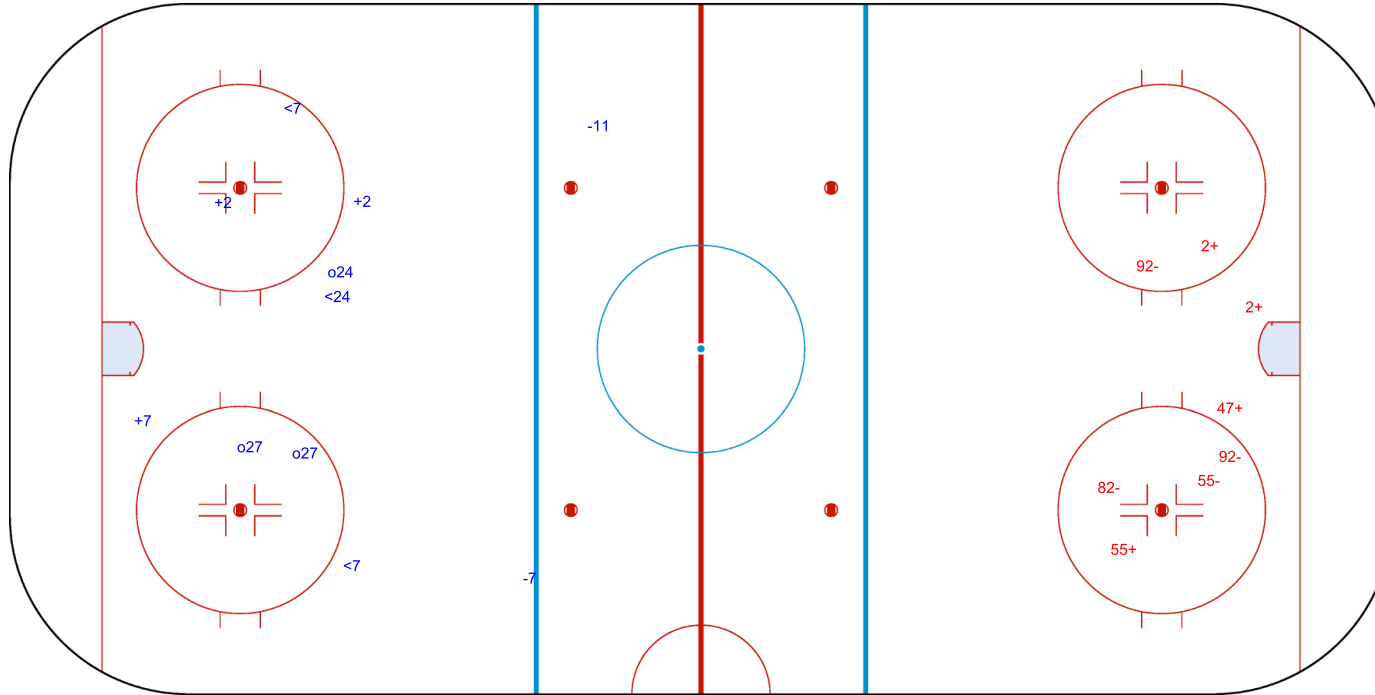

Shots by INA
Goals (o): 4
SSP (<): 1
SSG (+): 8
SPG (-): 5

		o8	
o55		o4	55

GK 88 of IND

IND → 2nd Period ← INA

Shots by IND
Goals (o): 1
SSP (>): 1
SSG (+): 2
SPG (-): 4

		o11	

GK 45 of INA

Shots by IND

Goals (o): 3

SSG (+): 3

SSP (-): 3

SPG (-): 2

GK 45 of INA

3rd Period

Shots by INA

Goals (o): 0

SSG (+): 4

SSP (>): 0

SPG (-): 4

GK 88 of IND

Legend:		
GK	Goalkeeper	
SPG	Shots past goal	
SSG	Shots saved by goalkeeper	
SSP	Shots saved by player	