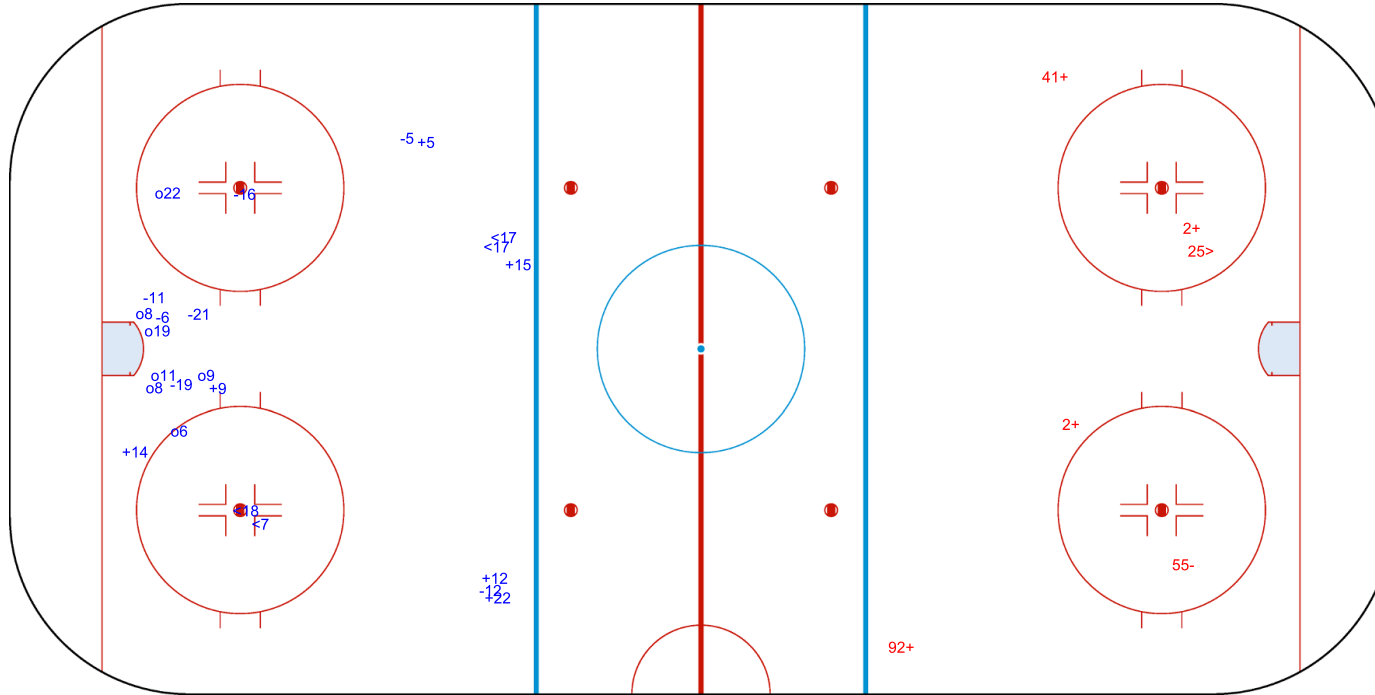

Goals (o): 7    SSG (+): 6  
SSP (<): 4    SPG (-): 7

GK 1 of INA

GK 45 of INA

INA → 2nd Period ← KGZ

Shots by INA

Goals (o): 0    SSG (+): 4  
SSP (>): 1    SPG (-): 1

GK 20 of KGZ