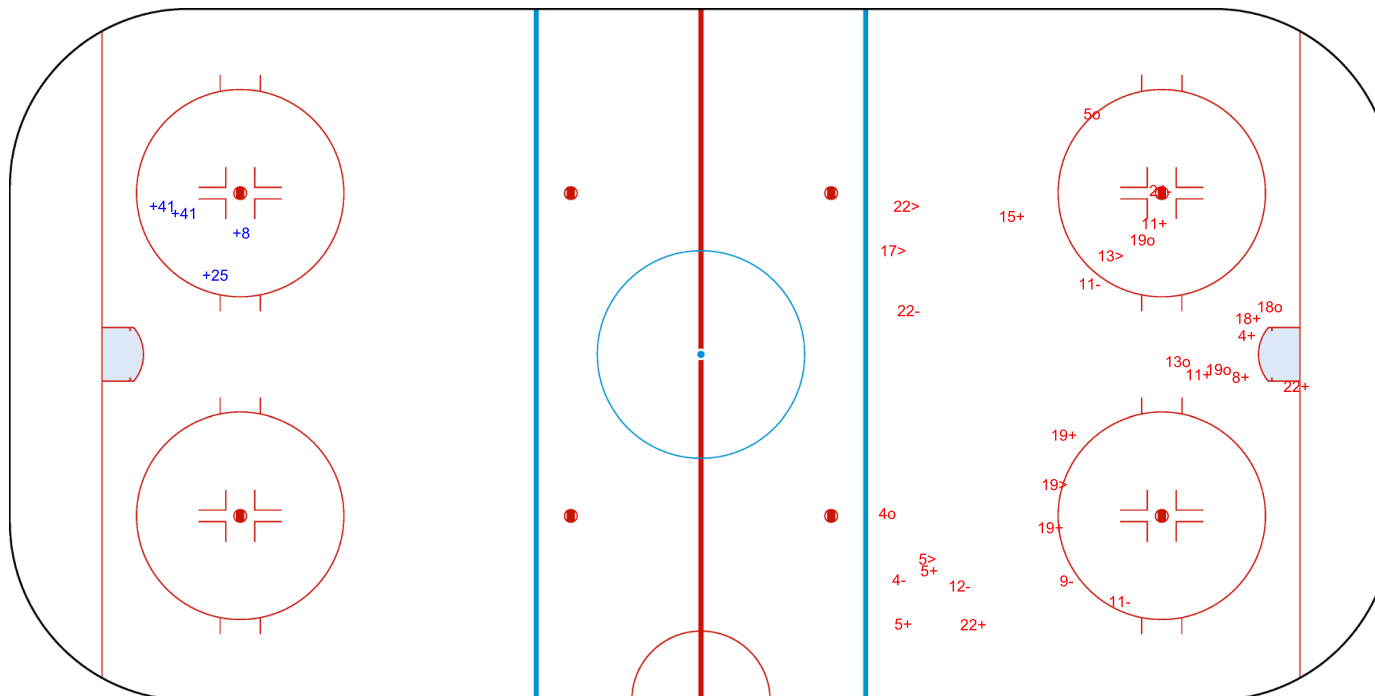

GK 20 of KGZ

Shots by KGZ

Goals (o): 6

SSP (>): 5

SSG (+): 12

SPG (-): 7

GK 1 of INA

Shots by KGZ

Goals (o): 7    SSG (+): 6  
SSP (<): 4    SPG (-): 7

GK 1 of INA

GK 45 of INA

INA → 2nd Period ← KGZ

Shots by INA

Goals (o): 0    SSG (+): 4  
SSP (>): 1    SPG (-): 1

GK 20 of KGZ