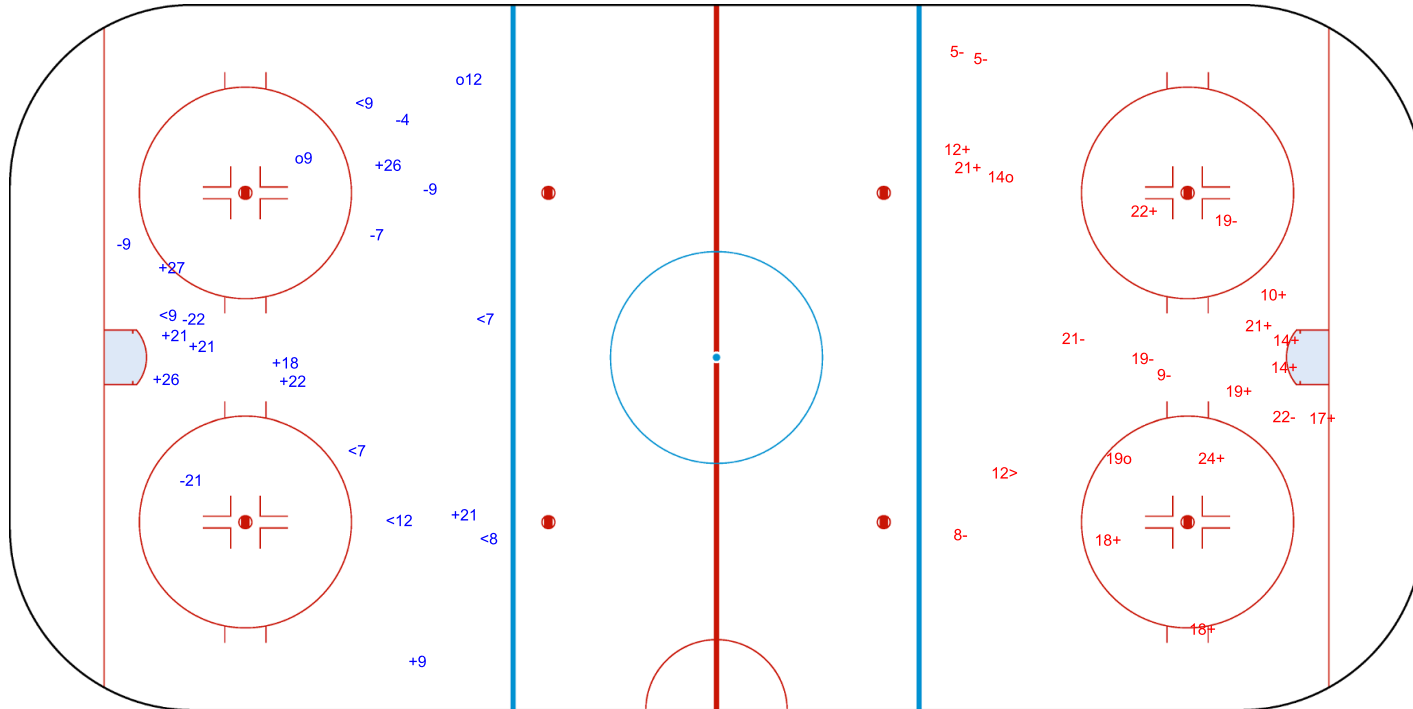

SHOT CHART
FRA - EST

Shots by EST
Goals (o): 2
SSP (<): 6
SSG (+): 9
SPG (-): 6

GK 25 of FRA

FRA → 1st Period ← EST

Shots by FRA
Goals (o): 2
SSP (>): 1
SSG (+): 12
SPG (-): 8

GK 29 of EST

Shots by FRA

Goals (o): 1 SSG (+): 8
SSP (<): 1 SPG (-): 8

GK 29 of EST

EST → 2nd Period ← FRA

Shots by EST

Goals (o): 1 SSG (+): 2
SSP (>): 4 SPG (-): 5

GK 25 of FRA

Shots by EST

Goals (o): 1 SSG (+): 4
SSP (<): 1 SPG (-): 5

GK 25 of FRA