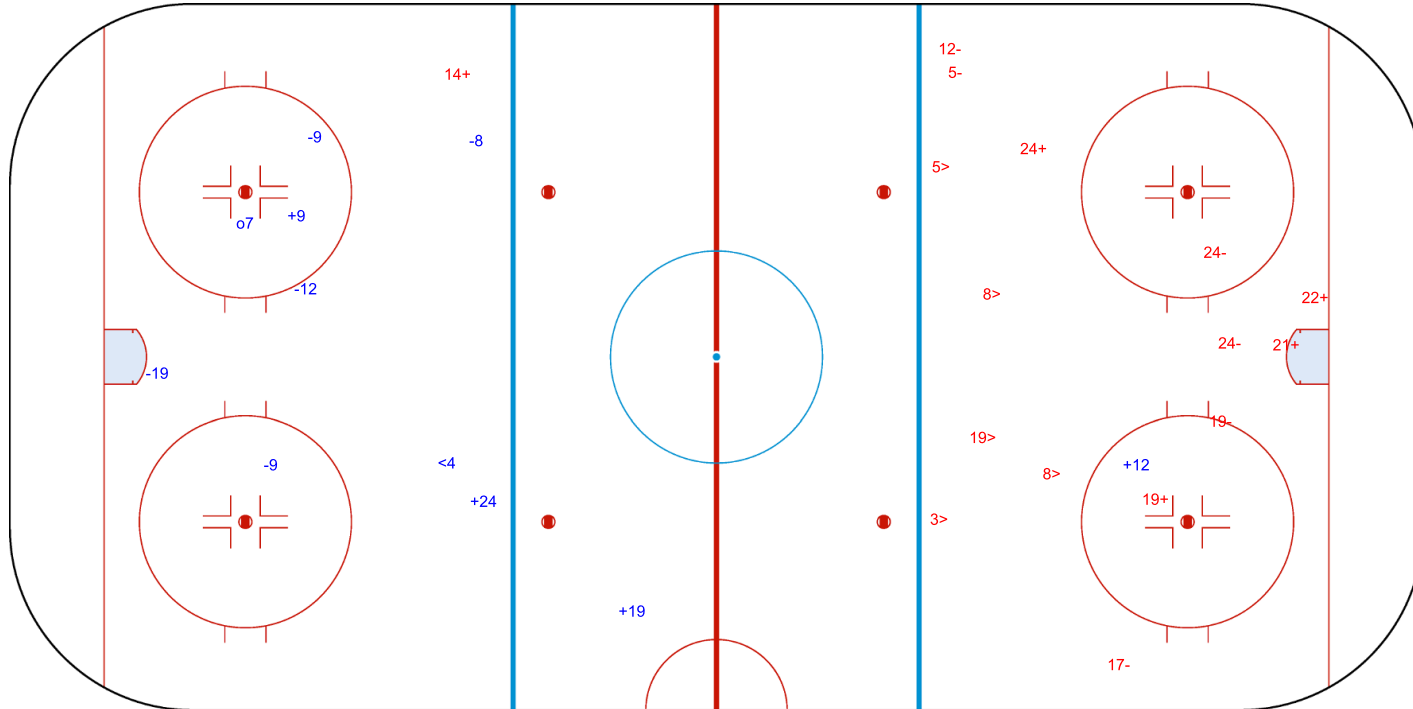

3rd Period

Shots by FRA

Goals (o): 0 SSG (+): 5
SSP (>): 5 SPG (-): 6

GK 29 of EST

Legend:	
GK	Goalkeeper
SPG	Shots past goal
SSG	Shots saved by goalkeeper
SSP	Shots saved by player