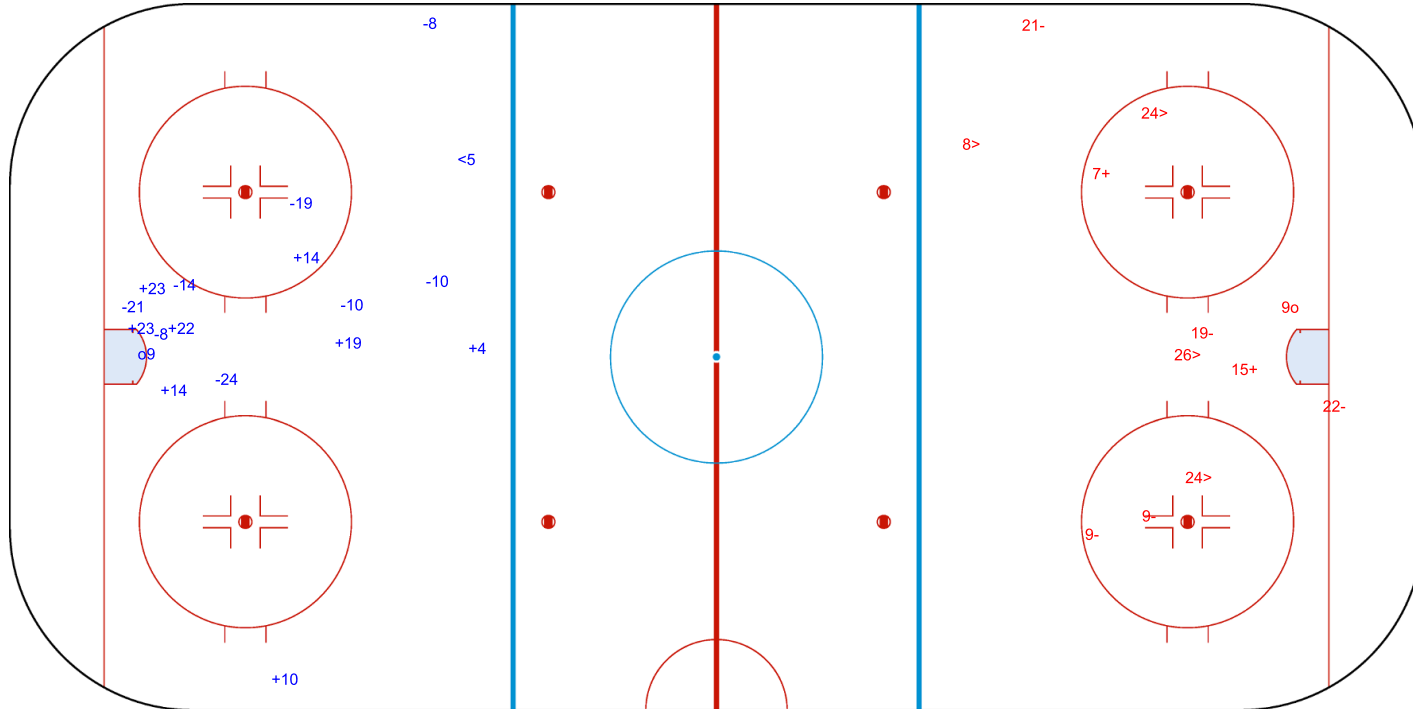

GK 29 of EST

EST → 2nd Period ← FRA

Shots by EST

Goals (o): 1 SSG (+): 2
SSP (>): 4 SPG (-): 5

GK 25 of FRA

Shots by EST

Goals (o): 1 SSG (+): 4
SSP (<): 1 SPG (-): 5

GK 25 of FRA