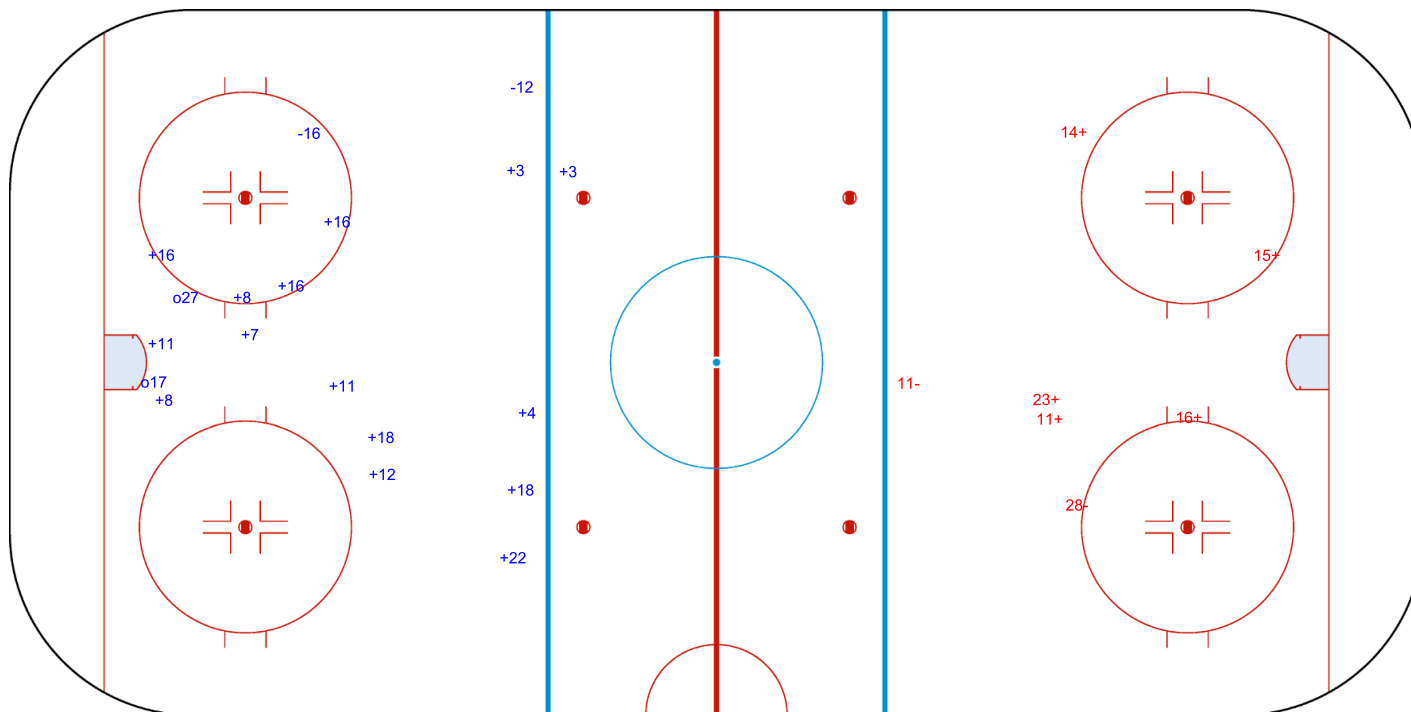

SHOT CHART  
RUS - SWE

Shots by RUS  
Goals (o): 2  
SSP (<): 0

SSG (+): 15  
SPG (-): 2

GK 1 of SWE

Period: 1

Shots by SWE  
Goals (o): 0  
SSP (>): 0

SSG (+): 5  
SPG (-): 2

GK 30 of RUS

2020

ICE HOCKEY  
U18 WOMEN'S WORLD  
CHAMPIONSHIP  
SLOVAKIA  
Bratislava