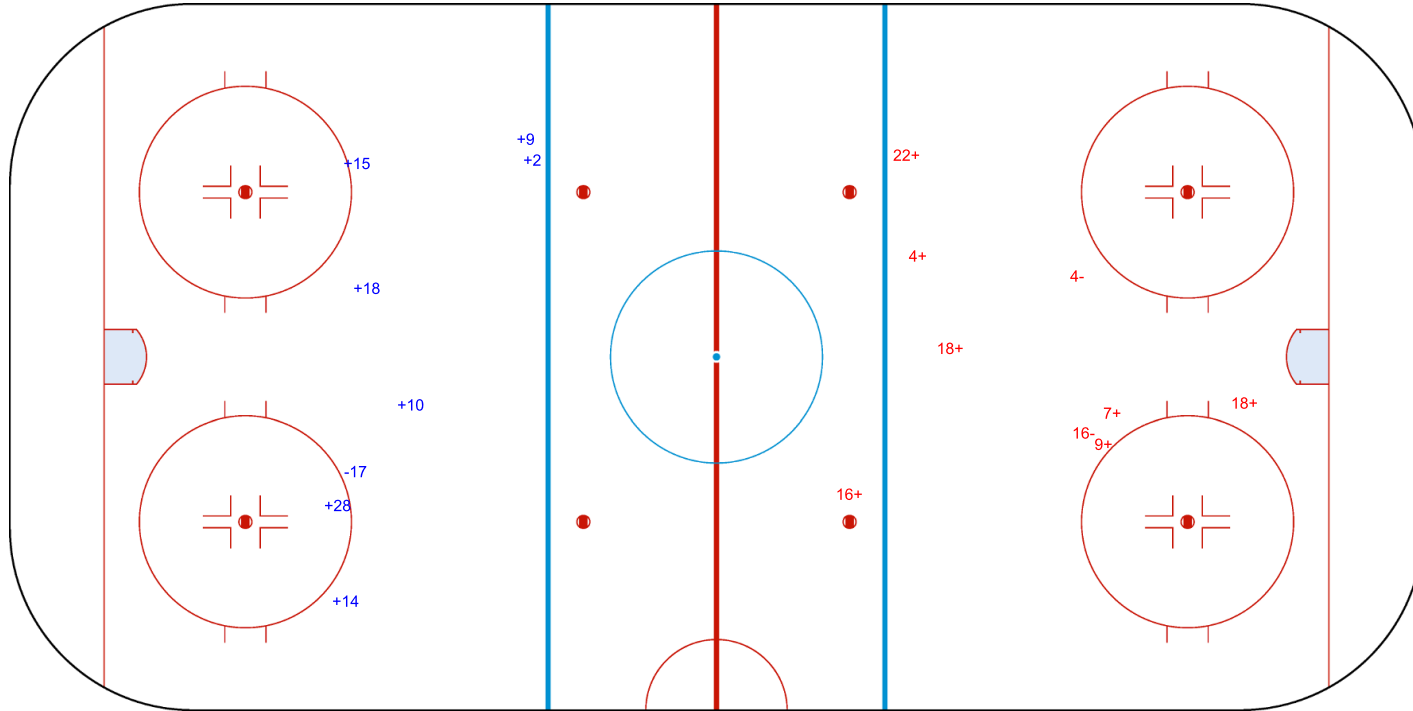

2020

ICE HOCKEY
U18 WOMEN'S WORLD
CHAMPIONSHIP
SLOVAKIA
Bratislava

ICE RINK VLADO DZURILLA - HALL 1

MON 30 DEC 2019
START TIME 20:30

ICE HOCKEY

IIHF ICE HOCKEY U18 WOMEN'S WORLD CHAMPIONSHIP

PLAY-OFFS, GAME 15

INTERNATIONAL
ICE HOCKEY
FEDERATION

Shots by SWE

Goals (o): 0

SSG (+): 7

SSP (<): 0

SPG (-): 1

GK 30 of RUS

Period: 2

Shots by RUS

Goals (o): 0

SSG (+): 7

SSP (>): 0

SPG (-): 2

GK 1 of SWE