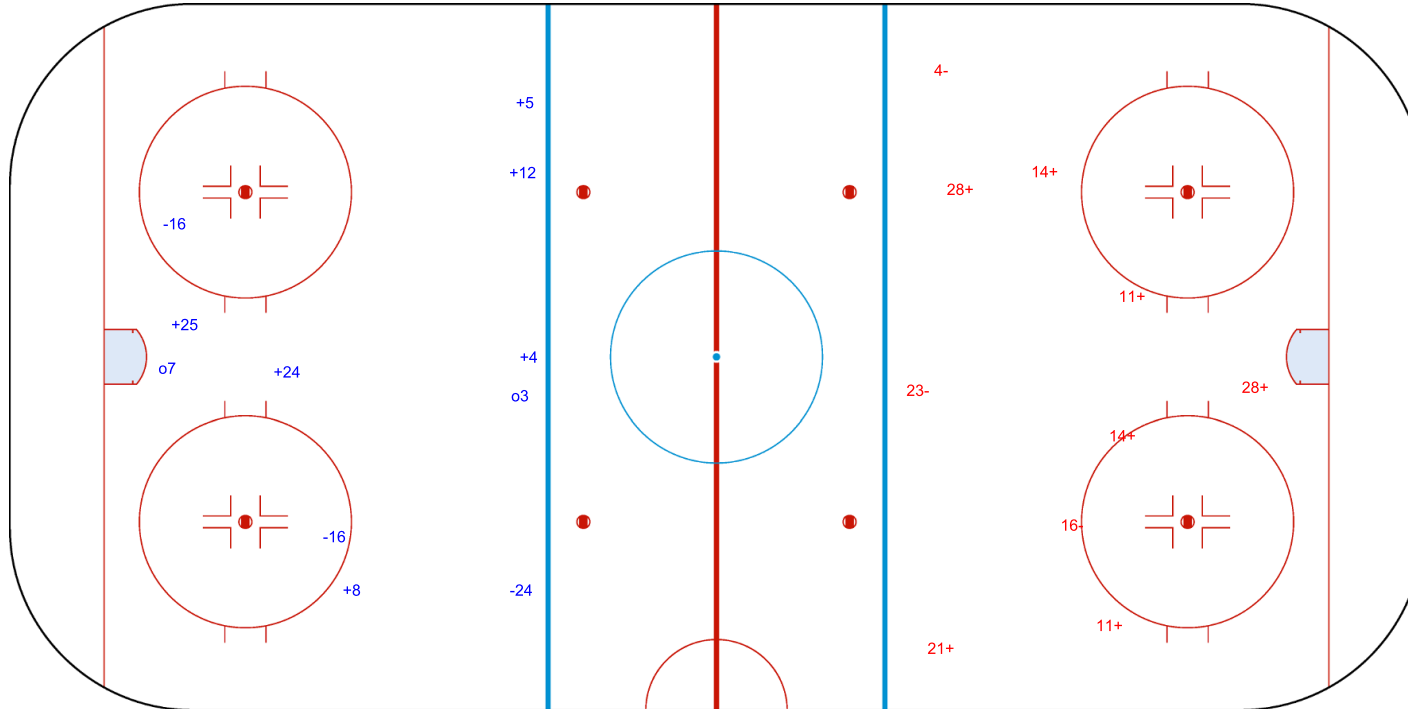

ICE HOCKEY U18 WOMEN'S WORLD CHAMPIONSHIP SLOVAKIA Bratislava

Shots by RUS

Goals (o): 2 SSG (+): 6

SSP (-): 0 SPG (-): 3

GK 1 of SWE

GK 30 of SWE

Period: 3

Shots by SWE