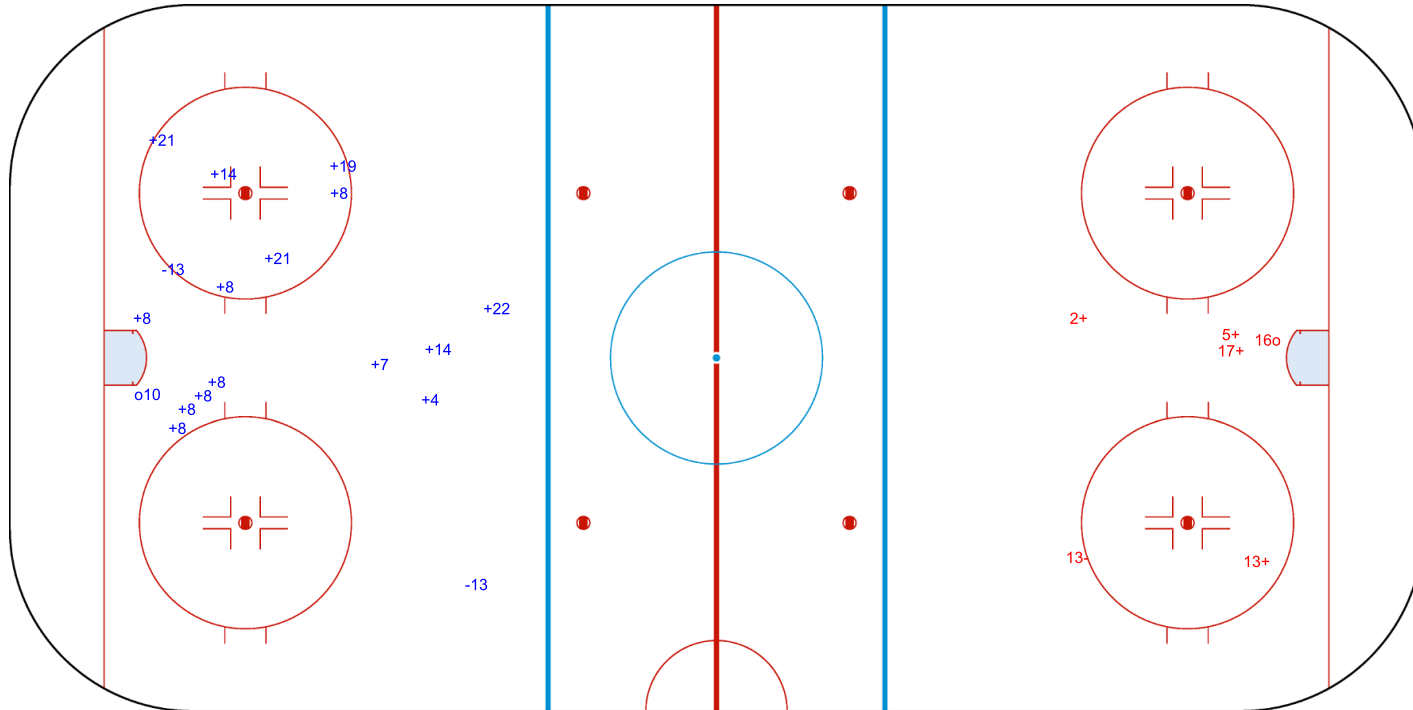

SHOT CHART  
AUS - TPE

Shots by AUS

Goals (o): 1      SSG (+): 8  
SSP (<): 0      SPG (-): 1

GK 20 of TPE

Period: 1

Shots by TPE

Goals (o): 1      SSG (+): 16  
SSP (>): 0      SPG (-): 3

GK 25 of AUS

Shots by TPE

Goals (o): 1    SSG (+): 15  
SSP (<): 0    SPG (-): 2

GK 25 of AUS

Period: 2

Shots by AUS

Goals (o): 1    SSG (+): 4  
SSP (>): 0    SPG (-): 1

GK 20 of TPE

Shots by AUS