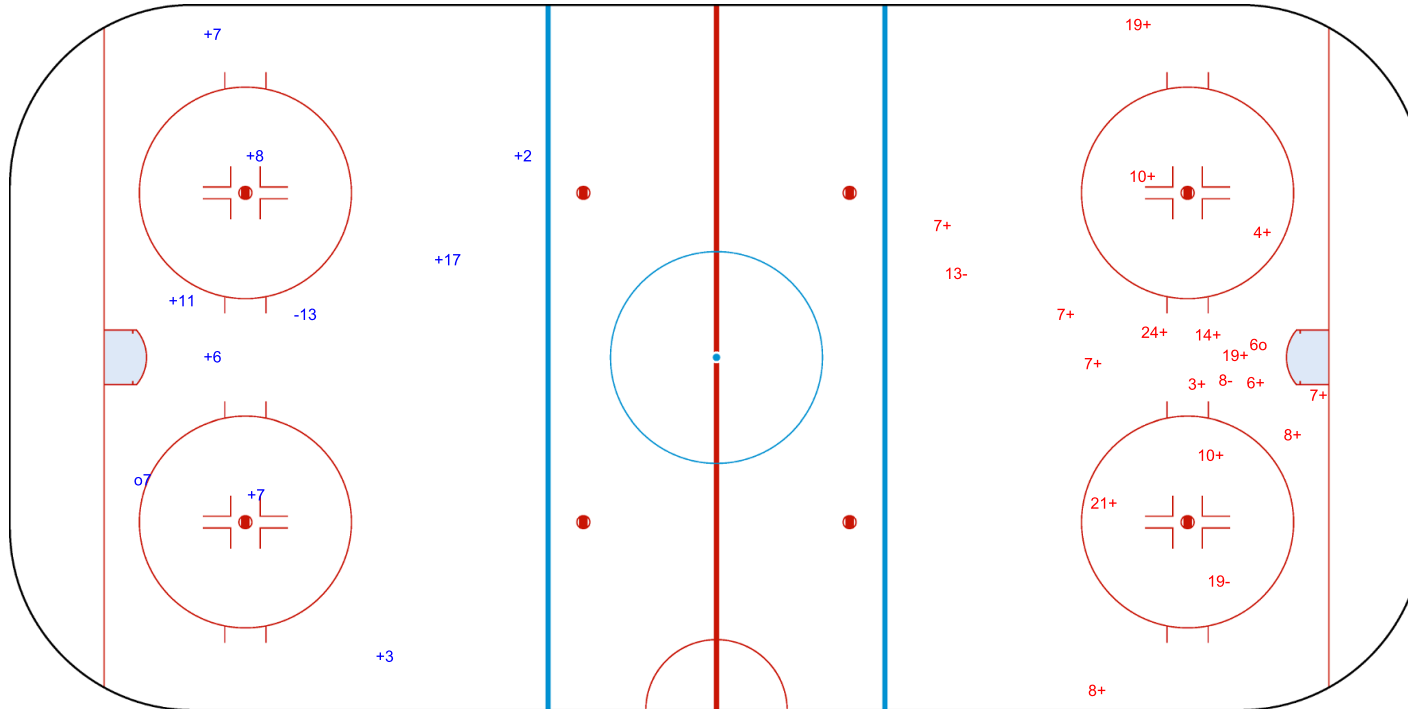

SHOT CHART  
AUS - TPE

Shots by AUS

Goals (o): 1      SSG (+): 8  
SSP (<): 0      SPG (-): 1

GK 20 of TPE

Period: 1

Shots by TPE

Goals (o): 1      SSG (+): 16  
SSP (>): 0      SPG (-): 3

GK 25 of AUS

Shots by TPE

Goals (o): 1    SSG (+): 15  
SSP (<): 0    SPG (-): 2

GK 25 of AUS

Period: 2

Shots by AUS

Goals (o): 1    SSG (+): 4  
SSP (>): 0    SPG (-): 1

GK 20 of TPE

Shots by AUS