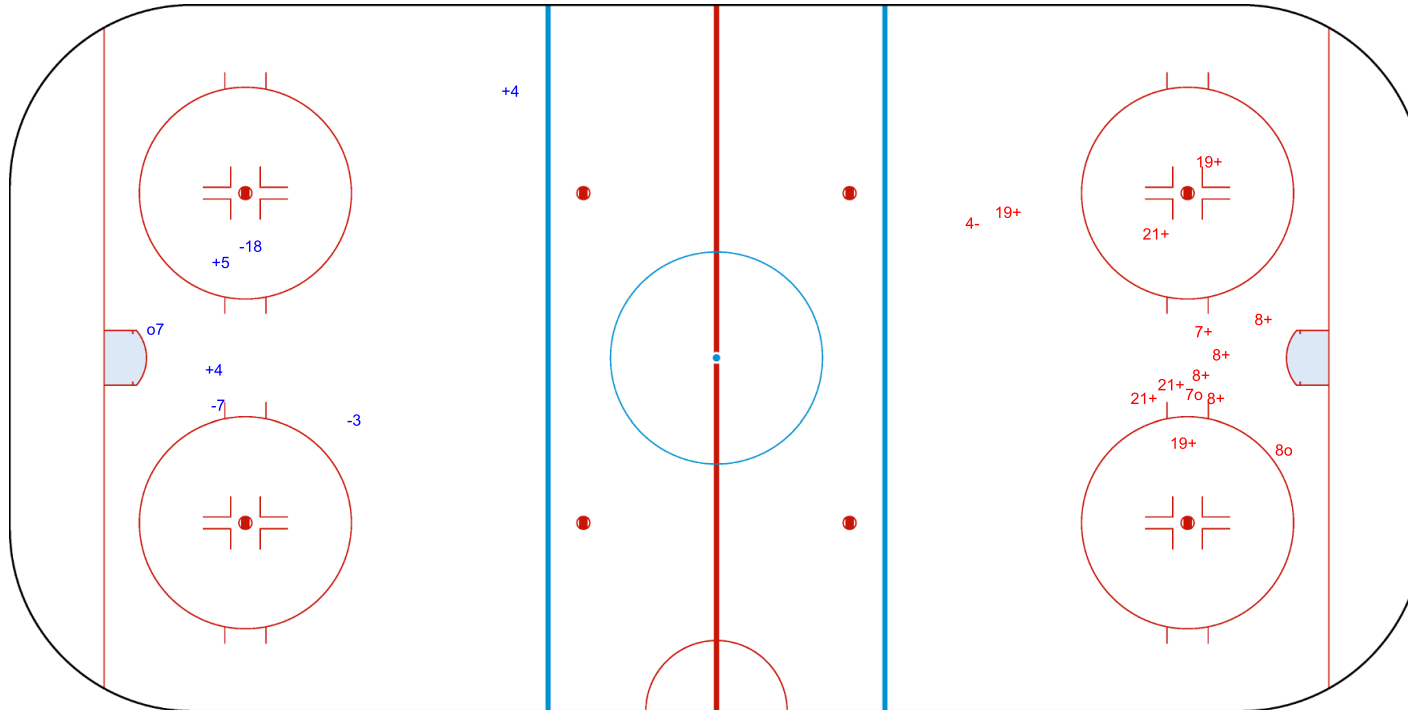

Shots by AUS

Goals (o): 1   SSG (+): 3
SSP (<): 0   SPG (-): 3

GK 20 of TPE

Period: 3

Shots by TPE

Goals (o): 2   SSG (+): 11
SSP (>): 0   SPG (-): 1

GK 25 of AUS

Legend:	GK Goalkeeper	SPG Shots past goal	SSG Shots saved by goalkeeper	SSP Shots saved by player