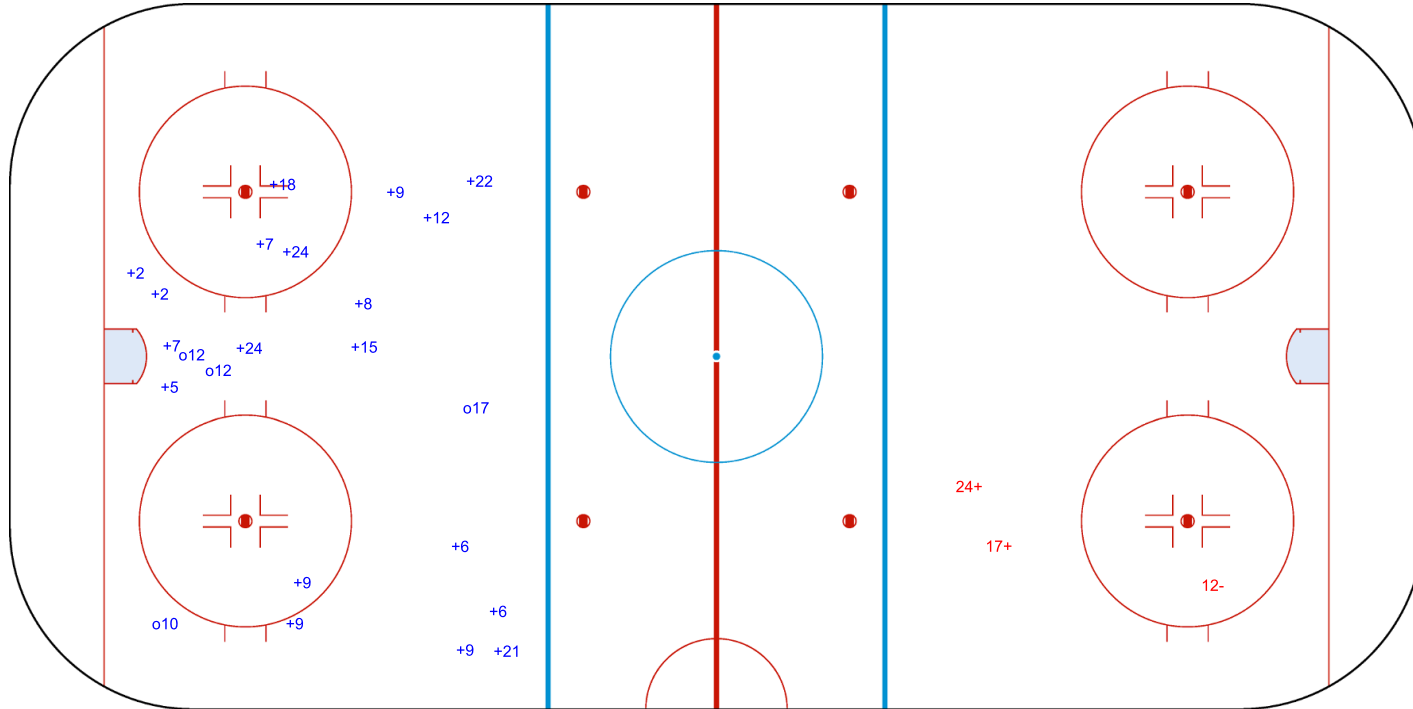

SHOT CHART

BIH - LUX

Period: 1

Shots by LUX  
Goals (o): 4    SSG (+): 19  
SSP (-): 0    SPG (-): 0

Shots by BIH  
Goals (o): 0    SSG (+): 2  
SSP (>): 0    SPG (-): 1

GK 1 of BIH

GK 1 of LUX

<b>Legend:</b>	
<b>GK</b> Goalkeeper	<b>SSP</b> Shots saved by player
<b>SPG</b> Shots past goal	<b>SSG</b> Shots saved by goalkeeper