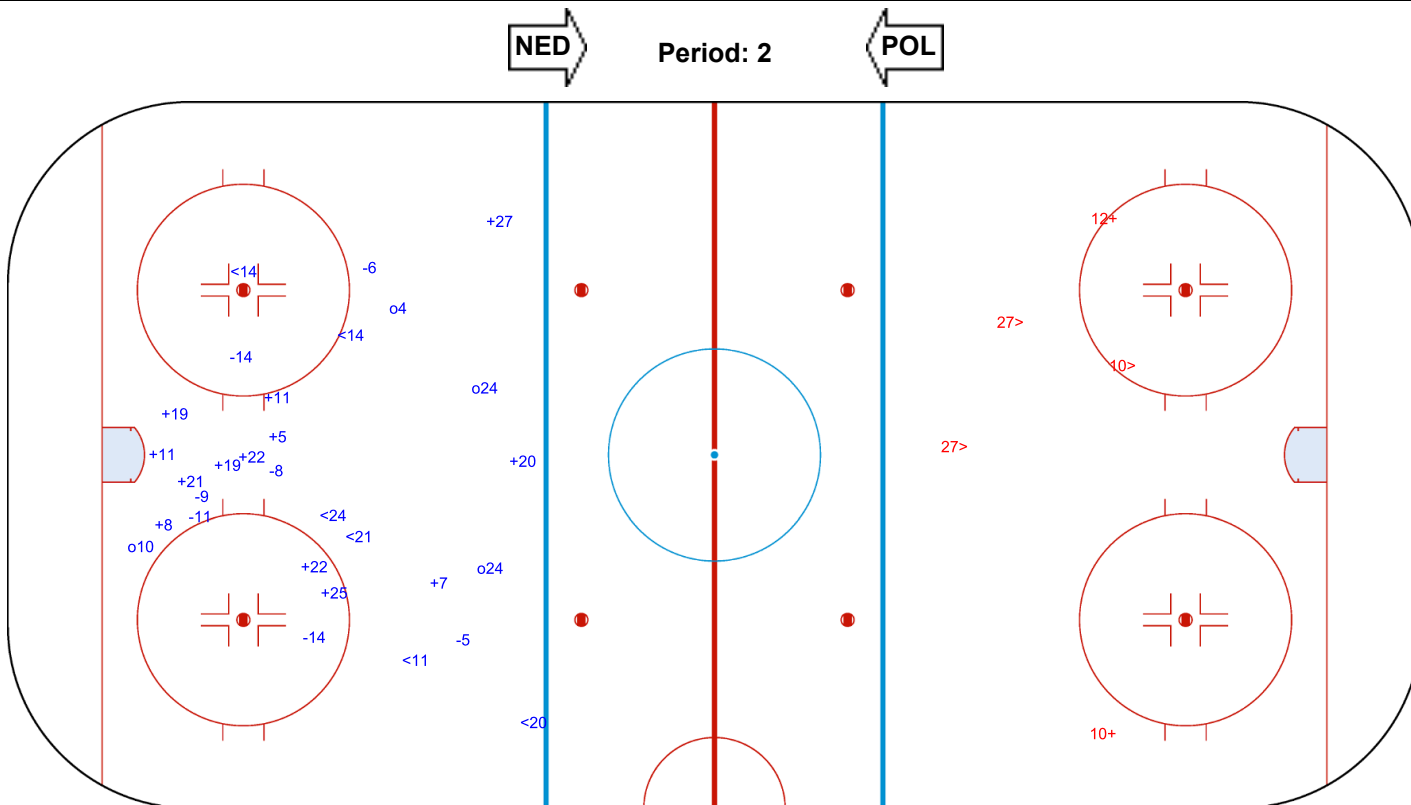

SHOT CHART

POL - NED

Shots by NED
 Goals (o): 0 SSG (+): 3
 SSP (-): 2 SPG (-): 1

GK 29 of POL

Period: 1

Shots by POL
 Goals (o): 3 SSG (+): 17
 SSP (>): 5 SPG (-): 8

GK 1 of NED

Shots by POL
 Goals (o): 4 SSG (+): 13
 SSP (-): 6 SPG (-): 7

GK 1 of NED

GK 30 of NED

Shots by NED
 Goals (o): 0 SSG (+): 2
 SSP (-): 3 SPG (-): 0

Shots by NED

Goals (o): 0 SSG (+): 1
 SSP (-): 0 SPG (-): 1

GK 1 of POL

GK 29 of POL

Period: 3