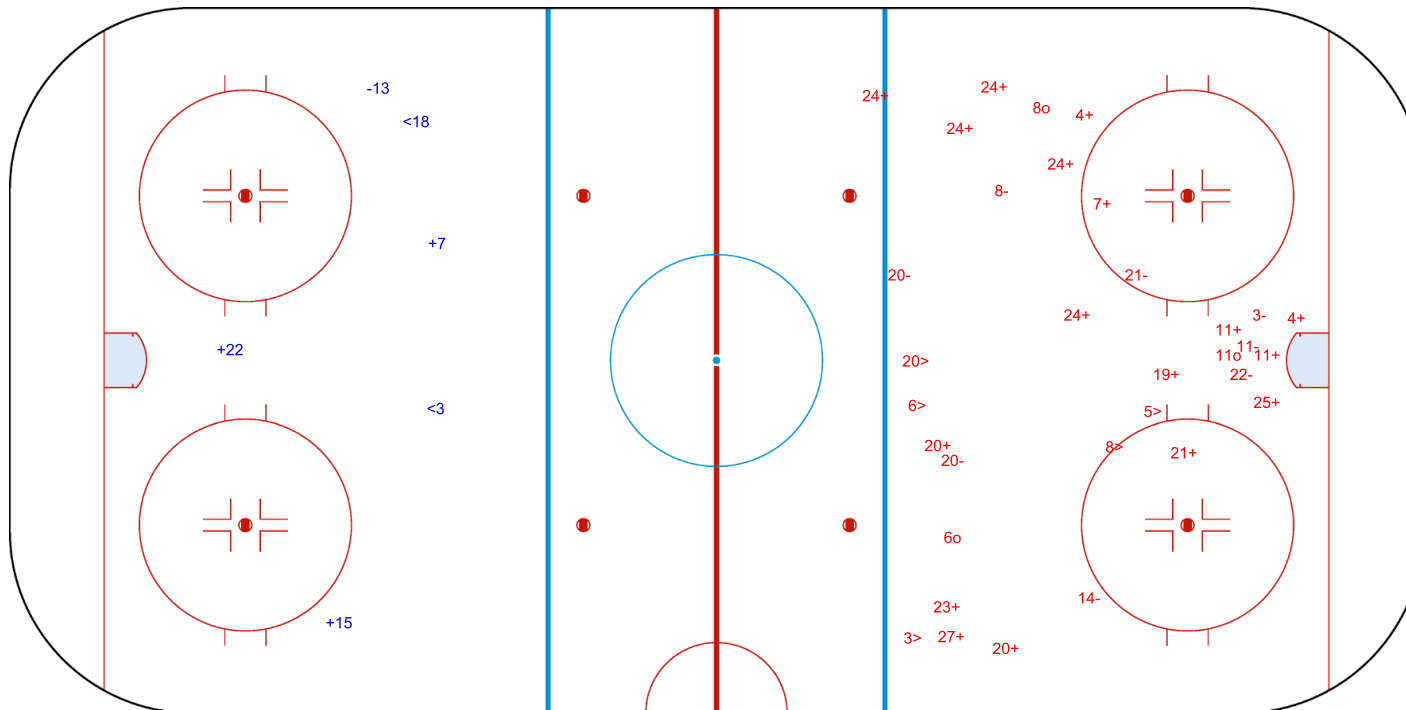

SHOT CHART

POL - NED

Shots by NED
 Goals (o): 0 SSG (+): 3
 SSP (-): 2 SPG (-): 1

GK 29 of POL

Period: 1

Shots by POL
 Goals (o): 3 SSG (+): 17
 SSP (>): 5 SPG (-): 8

GK 1 of NED

Shots by POL
 Goals (o): 4 SSG (+): 13
 SSP (-): 6 SPG (-): 7

GK 1 of NED

GK 30 of NED

Shots by NED
 Goals (o): 0 SSG (+): 2
 SSP (-): 3 SPG (-): 0

Shots by NED

Goals (o): 0 SSG (+): 1
 SSP (-): 0 SPG (-): 1

GK 1 of POL

GK 29 of POL

Period: 3