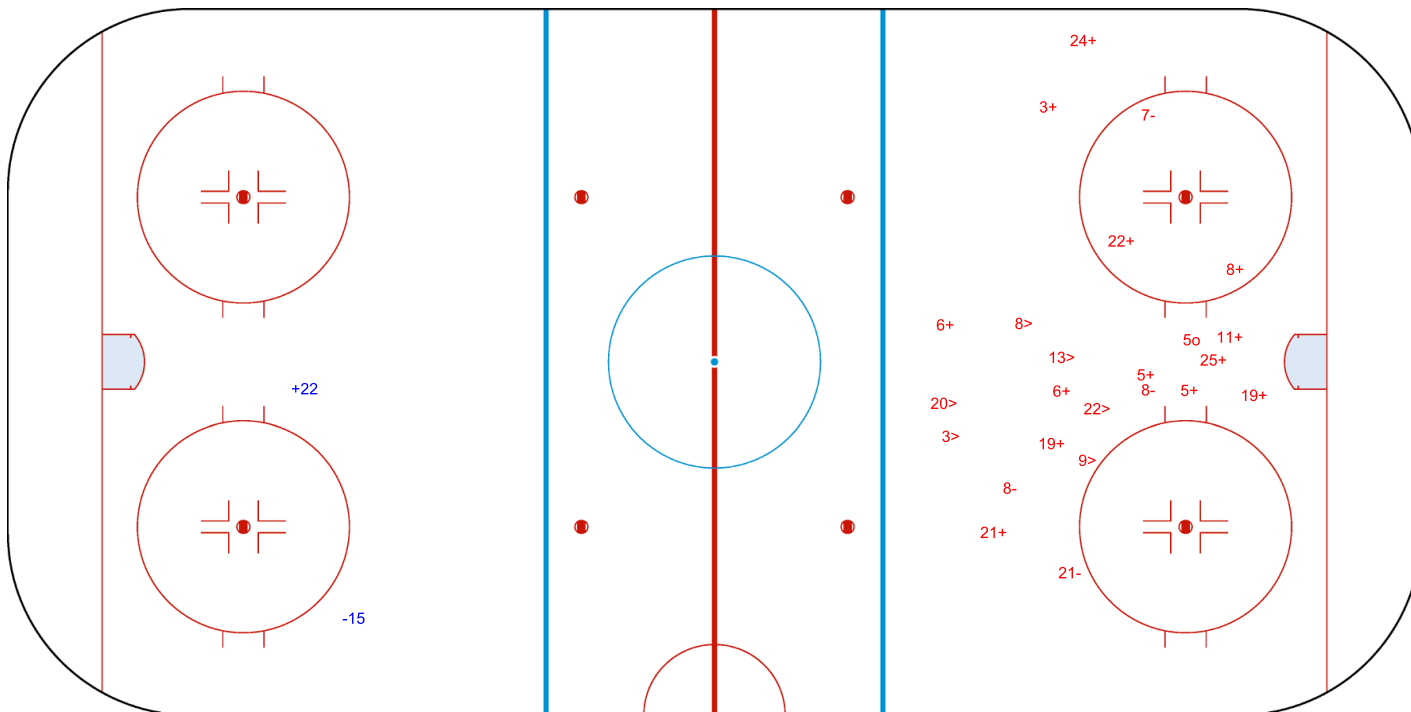

GK 1 of NED

GK 30 of NED

Shots by NED
 Goals (o): 0 SSG (+): 2
 SSP (-): 3 SPG (-): 0

Shots by NED

Goals (o): 0 SSG (+): 1
 SSP (-): 0 SPG (-): 1

GK 1 of POL

GK 29 of POL

Period: 3