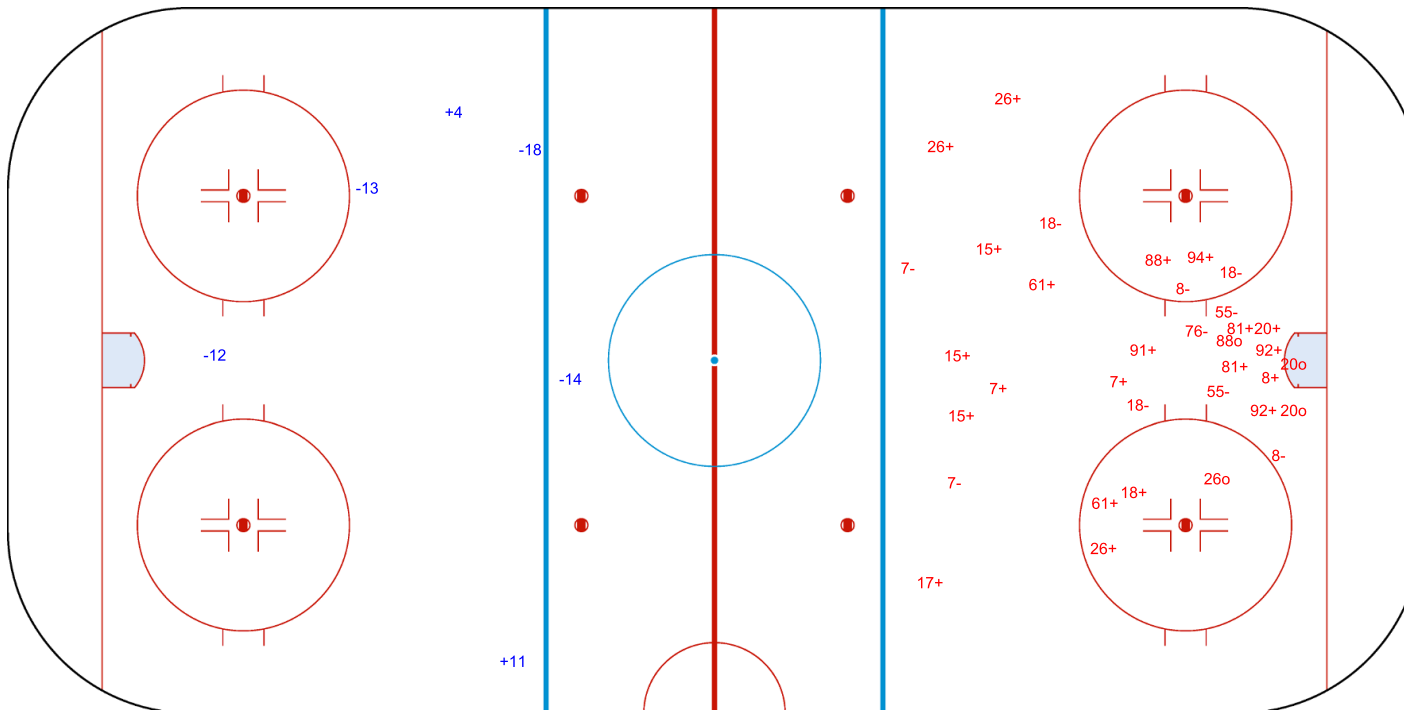

SHOT CHART

LTU - SLO

Shots by LTU  
Goals (o): 0  
SSP (<): 0  
SSG (+): 2  
SPG (-): 4

GK 32 of SLO

Period: 1

Shots by SLO  
Goals (o): 4  
SSP (>): 0  
SSG (+): 21  
SPG (-): 10

GK 1 of LTU

Shots by SLO

Goals (o): 3    SSG (+): 14  
 SSP (<): 0    SPG (-): 4

GK 1 of LTU

Period: 2

Shots by LTU

Goals (o): 1    SSG (+): 3  
 SSP (>): 0    SPG (-): 2

GK 32 of SLO

Shots by LTU

Goals (o): 1    SSG (+): 2  
 SSP (-): 0    SPG (-): 0