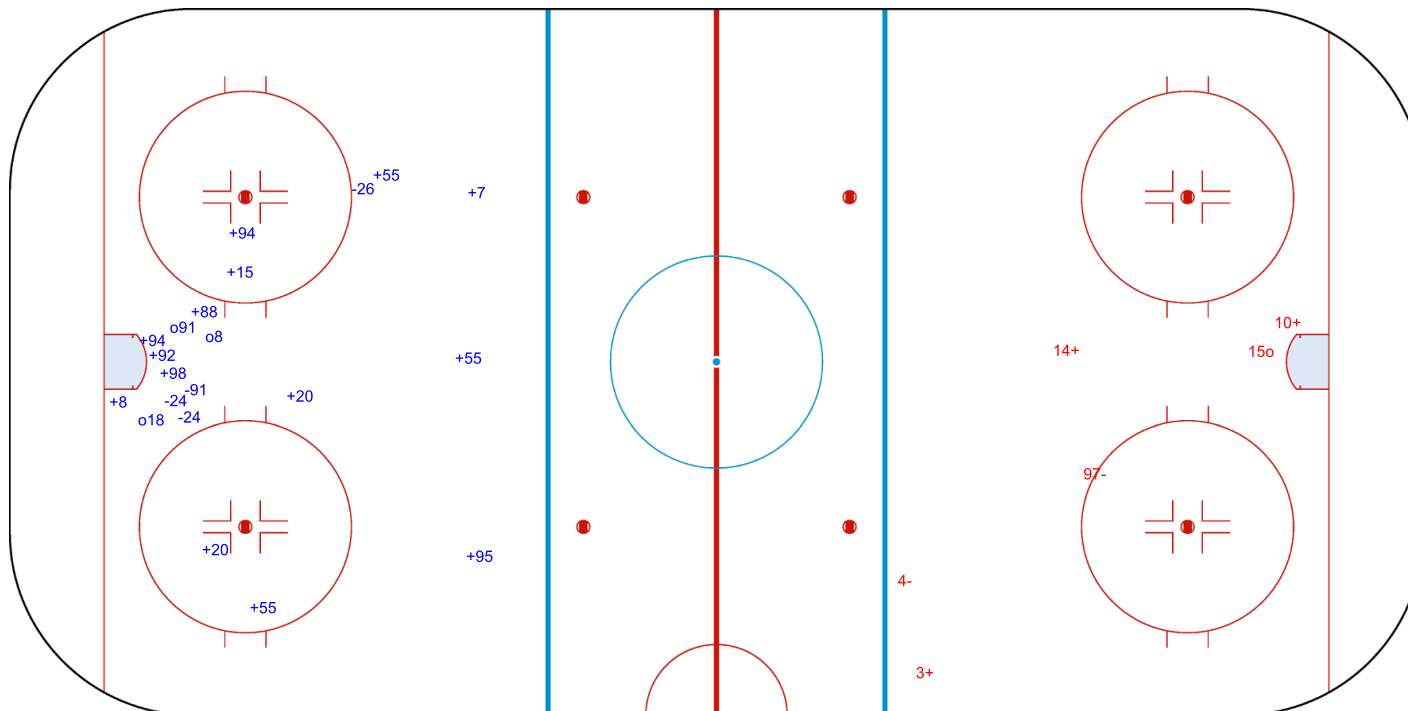

SHOT CHART

LTU - SLO

Shots by LTU  
Goals (o): 0  
SSP (<): 0  
SSG (+): 2  
SPG (-): 4

GK 32 of SLO

Period: 1

Shots by SLO  
Goals (o): 4  
SSP (>): 0  
SSG (+): 21  
SPG (-): 10

GK 1 of LTU

Shots by SLO

Goals (o): 3    SSG (+): 14  
 SSP (<): 0    SPG (-): 4

GK 1 of LTU

Period: 2

Shots by LTU

Goals (o): 1    SSG (+): 3  
 SSP (>): 0    SPG (-): 2

GK 32 of SLO

Shots by LTU

Goals (o): 1    SSG (+): 2  
 SSP (-): 0    SPG (-): 0