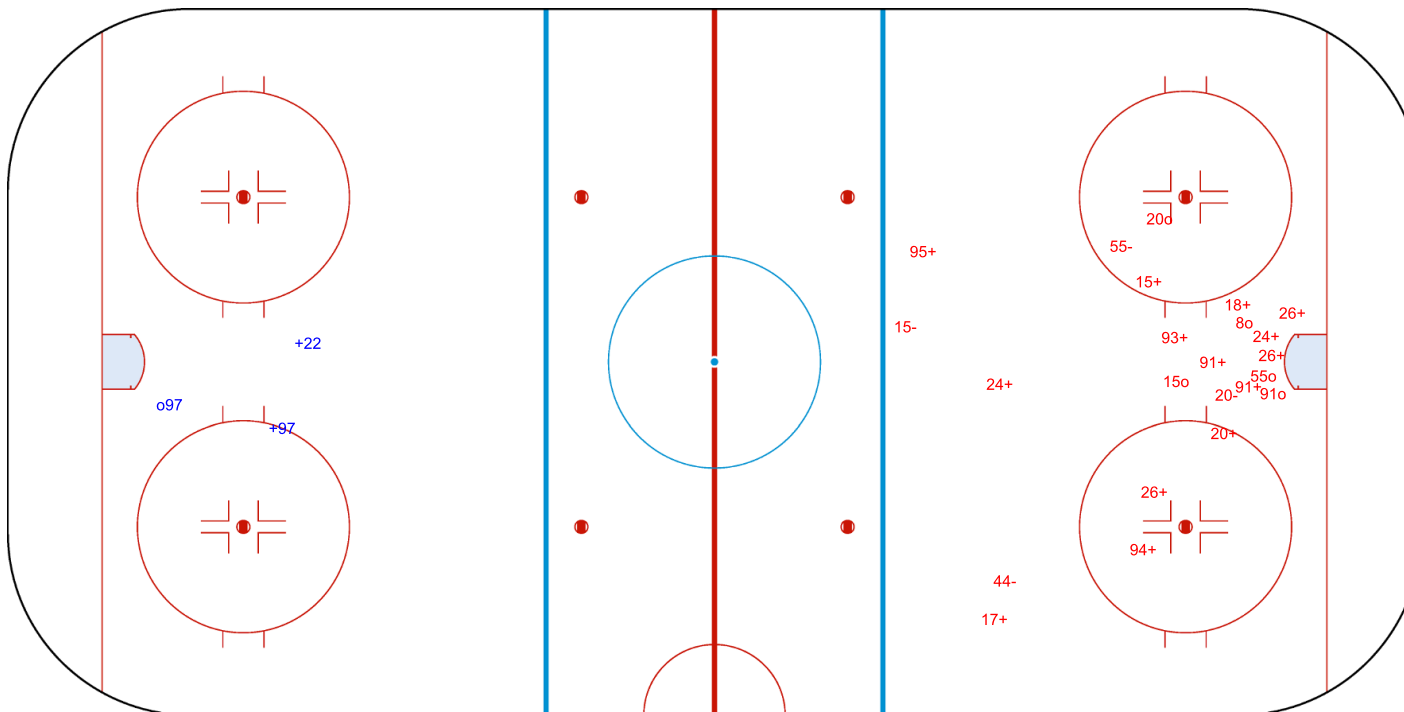

Goals (o): 3    SSG (+): 14  
 SSP (<): 0    SPG (-): 4

GK 1 of LTU

Period: 2

Shots by LTU

Goals (o): 1    SSG (+): 3  
 SSP (>): 0    SPG (-): 2

GK 32 of SLO

Shots by LTU

Goals (o): 1    SSG (+): 2  
 SSP (-): 0    SPG (-): 0

GK 32 of SLO

Period: 3

Shots by SLO

Goals (o): 5    SSG (+): 14  
 SSP (>): 0    SPG (-): 4

GK 1 of LTU

GK 30 of LTU

Legend:	
<b>GK</b>	Goalkeeper
<b>SPG</b>	Shots past goal
<b>SSG</b>	Shots saved by goalkeeper
<b>SSP</b>	Shots saved by player