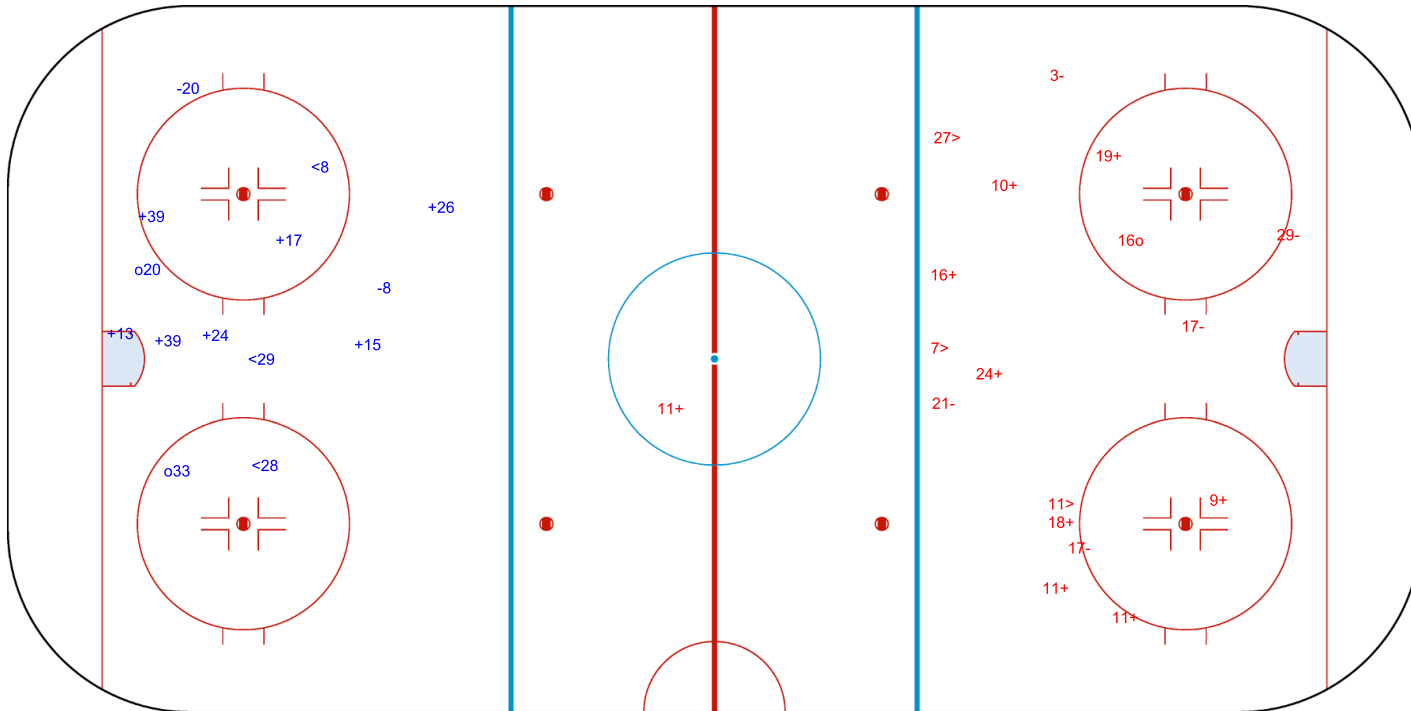

SHOT CHART
ZEM - CEL

Shots by ZEM
Goals (o): 2 SSG (+): 7
SSP (<): 3 SPG (-): 2

GK 81 of CEL

Shots by CEL
Goals (o): 1 SSG (+): 9
SSP (>): 3 SPG (-): 5

GK 1 of ZEM

Shots by CEL

Goals (o): 0

SSG (+): 7

SSP (<): 2

SPG (-): 2

GK 1 of ZEM

2nd Period

Shots by ZEM

Goals (o): 0

SSG (+): 13

SSP (>): 11