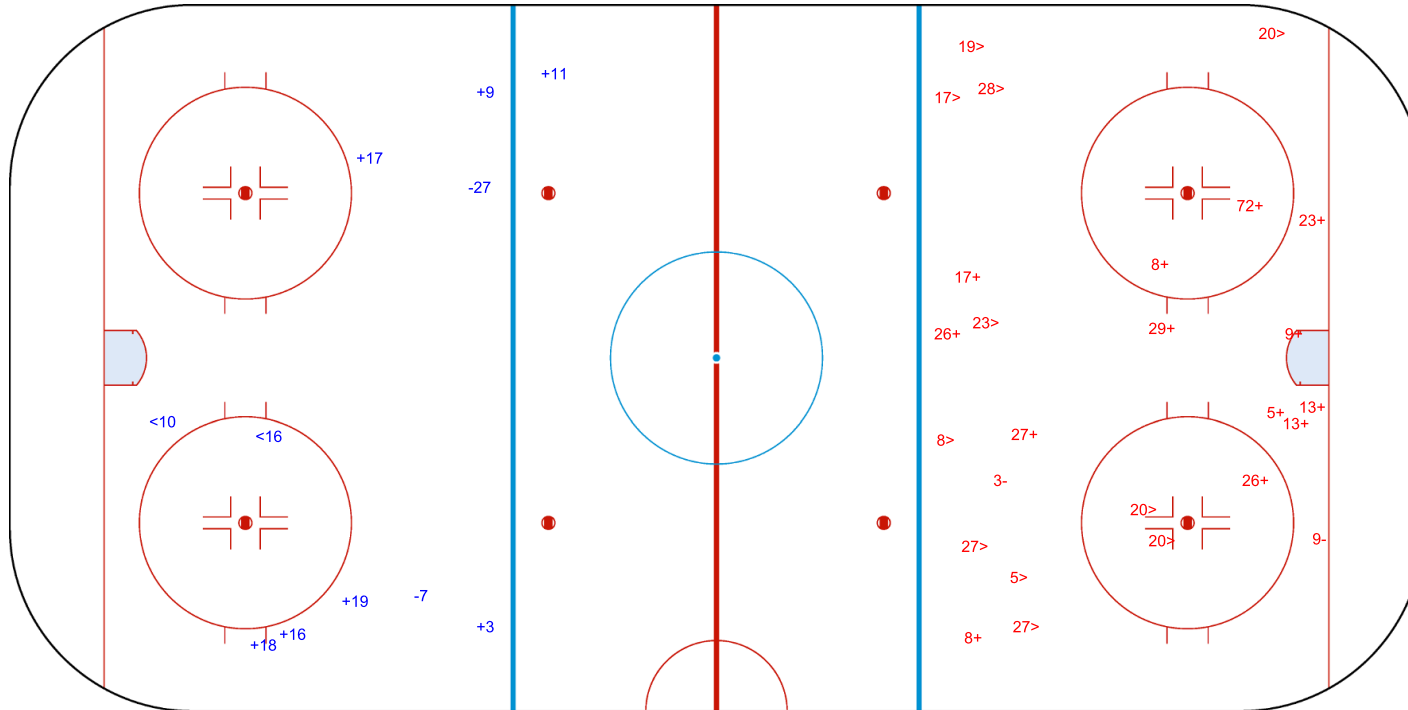

SHOT CHART
ZEM - CEL

Shots by ZEM
Goals (o): 2 SSG (+): 7
SSP (<): 3 SPG (-): 2

GK 81 of CEL

Shots by CEL
Goals (o): 1 SSG (+): 9
SSP (>): 3 SPG (-): 5

GK 1 of ZEM

Shots by CEL

Goals (o): 0

SSG (+): 7

SSP (<): 2

SPG (-): 2

GK 1 of ZEM

2nd Period

Shots by ZEM

Goals (o): 0

SSG (+): 13

SSP (>): 11

SPG (-): 2

GK 81 of CEL

Shots by ZEM
Goals (o): 2 SSG (+): 11
SSP (<): 4 SPG (-): 3

Shots by CEL
Goals (o): 0 SSG (+): 8
SSP (>): 8 SPG (-): 6

GK 81 of CEL

GK 1 of ZEM

Legend:					
GK	Goalkeeper	SPG	Shots past goal	SSG	Shots saved by goalkeeper
				SSP	Shots saved by player