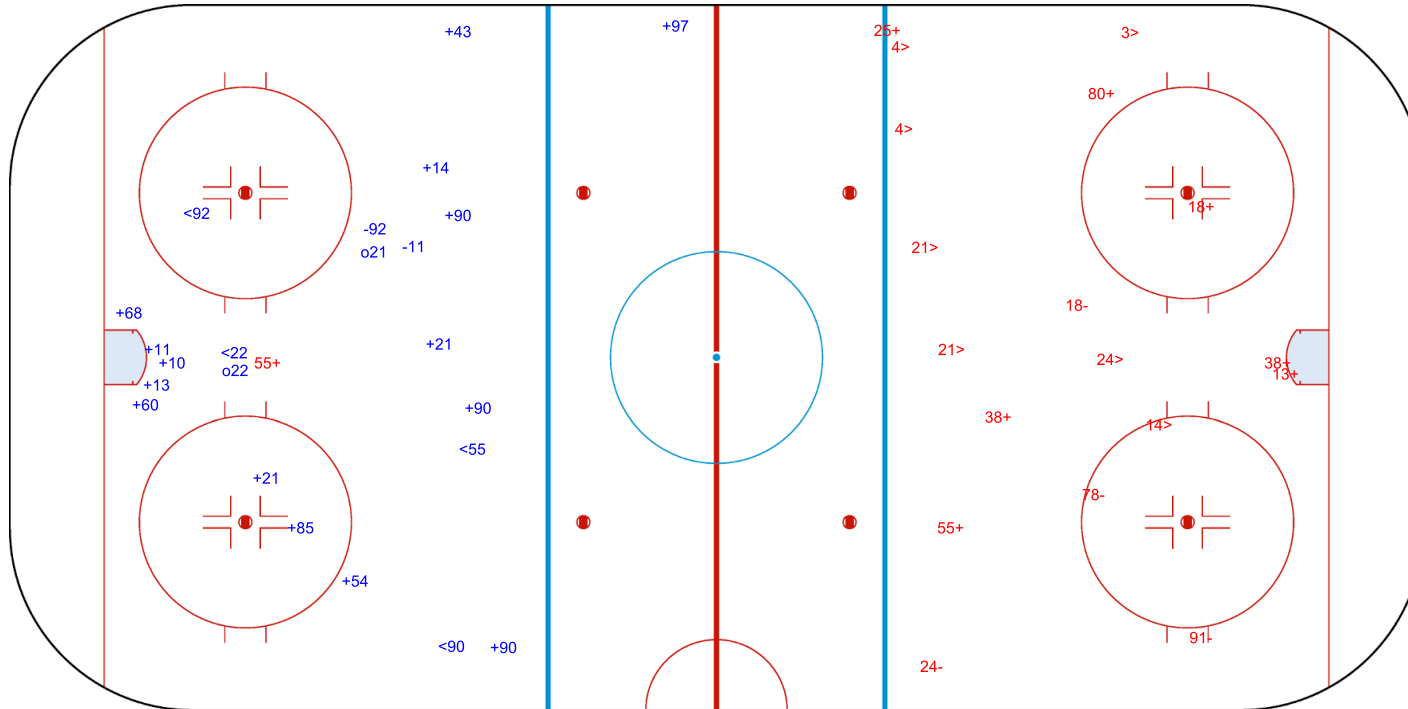

SHOT CHART
CAN - SUI

Shots by SUI
Goals (o): 2 SSG (+): 15
SSP (<): 4 SPG (-): 2

GK 50 of CAN

1st Period

Shots by CAN
Goals (o): 0 SSG (+): 8
SSP (>): 7 SPG (-): 4

GK 63 of SUI

Shots by CAN

Goals (o): 1 SSG (+): 12
SSP (<): 8 SPG (-): 5