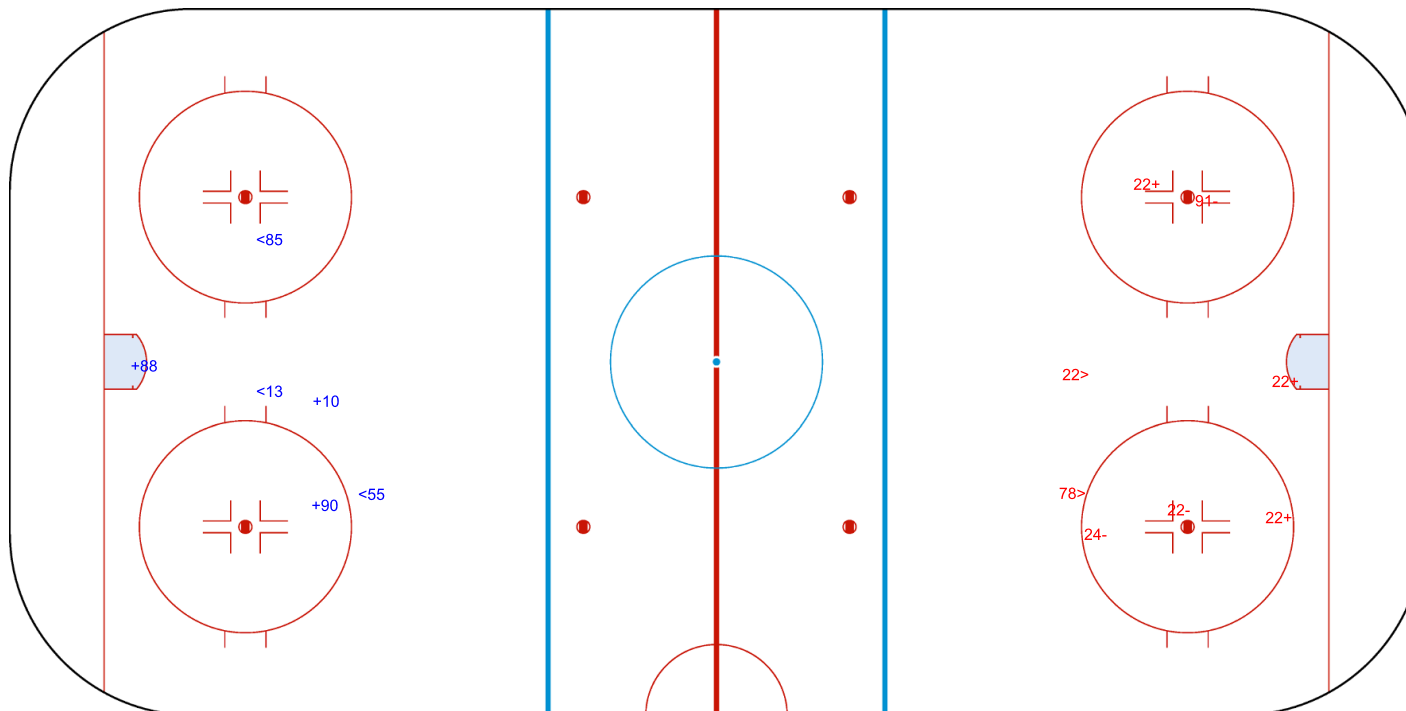

Goals (o): 0

SSP (>): 2

SSG (+): 3

SPG (-): 3

GK 63 of SUI

Legend:	GK Goalkeeper	SPG Shots past goal	SSG Shots saved by goalkeeper	SSP Shots saved by player
----------------	----------------------	----------------------------	--------------------------------------	----------------------------------