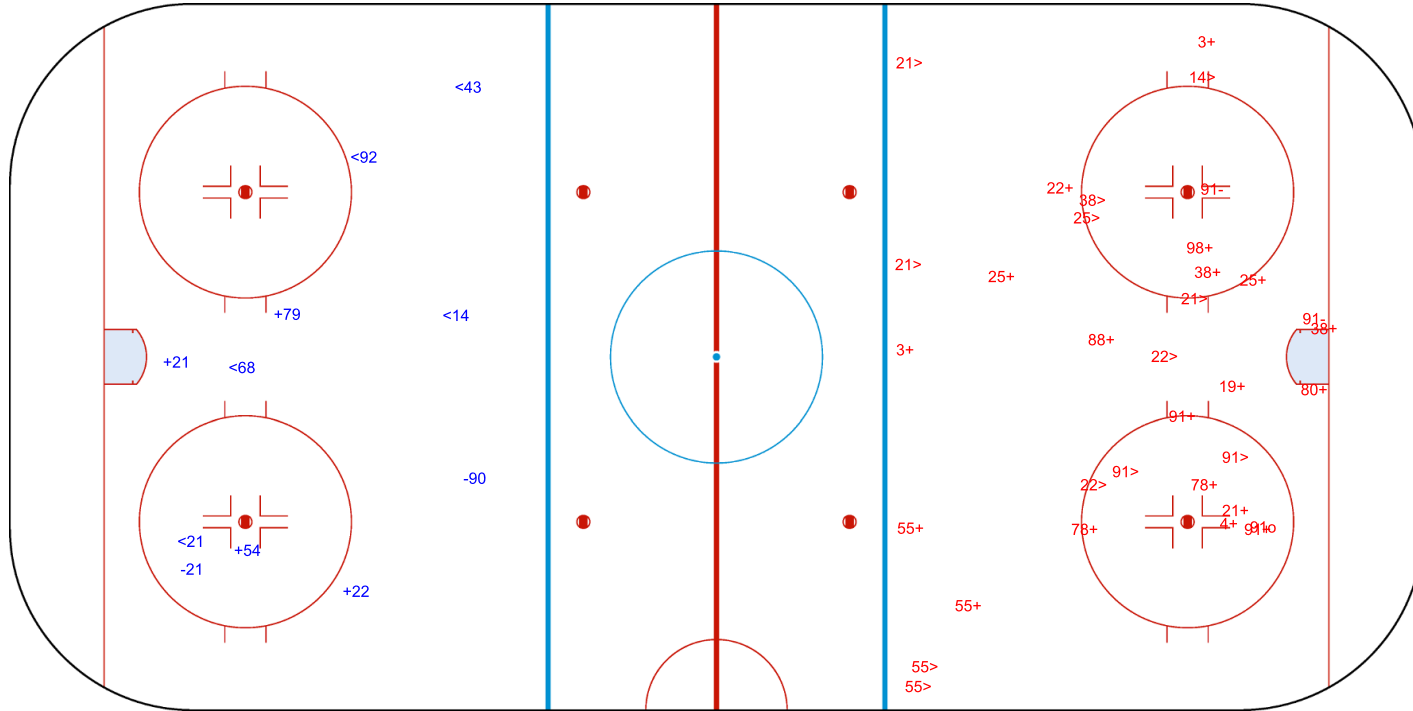

ICE HOCKEY
WORLD
CHAMPIONSHIP
CZECHIA
Prague - Ostrava

Czechia
Prague, Ostrava
PRAGUE ARENA

SAT 25 MAY 2024
START TIME 18:20

IIHF ICE HOCKEY WORLD CHAMPIONSHIP

SEMIFINALS, GAME 62

INTERNATIONAL
ICE HOCKEY
FEDERATION

Shots by SUI

Goals (o): 0

SSP (<): 5

SSG (+): 4

SPG (-): 2

GK 50 of CAN

3rd Period

Shots by CAN

Goals (o): 1

SSP (>): 12

SSG (+): 19

SPG (-): 2

GK 63 of SUI