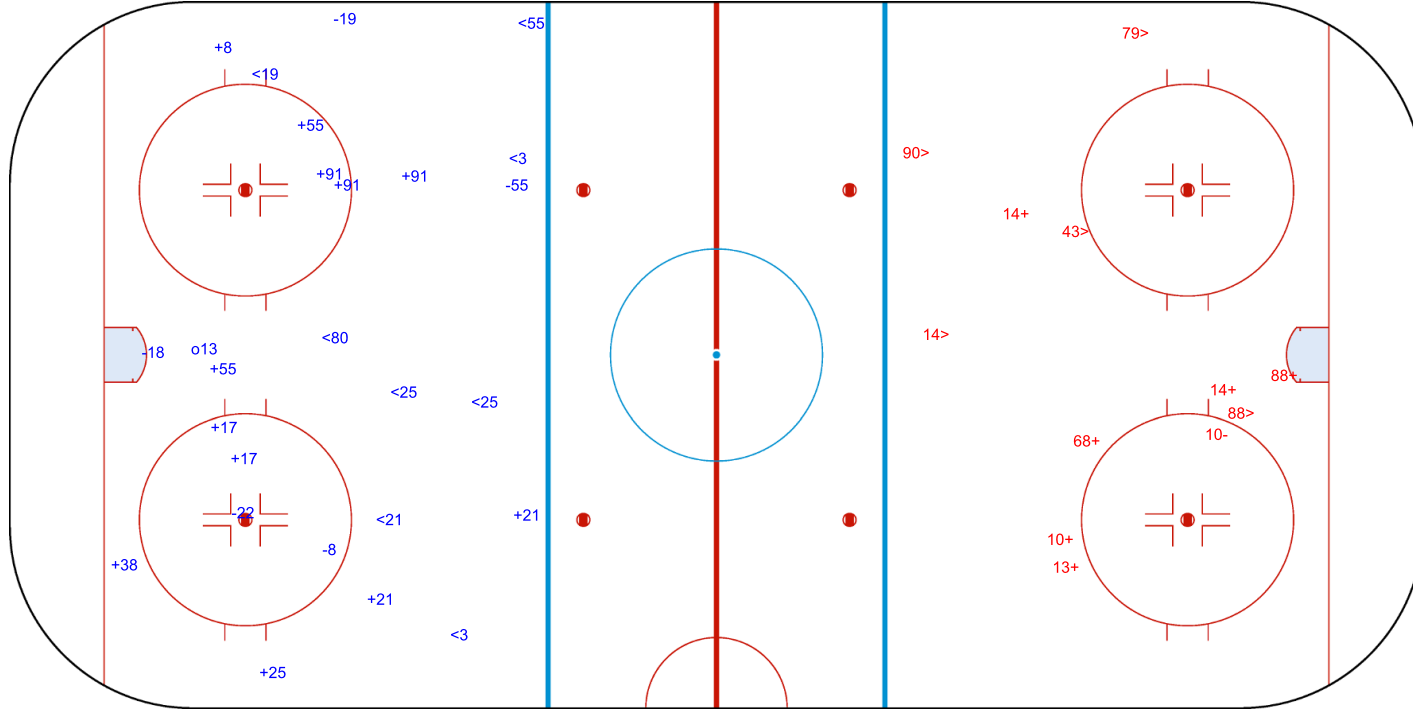

Shots by CAN

Goals (o): 1   SSG (+): 12
SSP (<): 8   SPG (-): 5

GK 63 of SUI

SUI → 2nd Period ← CAN

Shots by SUI

Goals (o): 0   SSG (+): 6
SSP (>): 5   SPG (-): 1

GK 50 of CAN