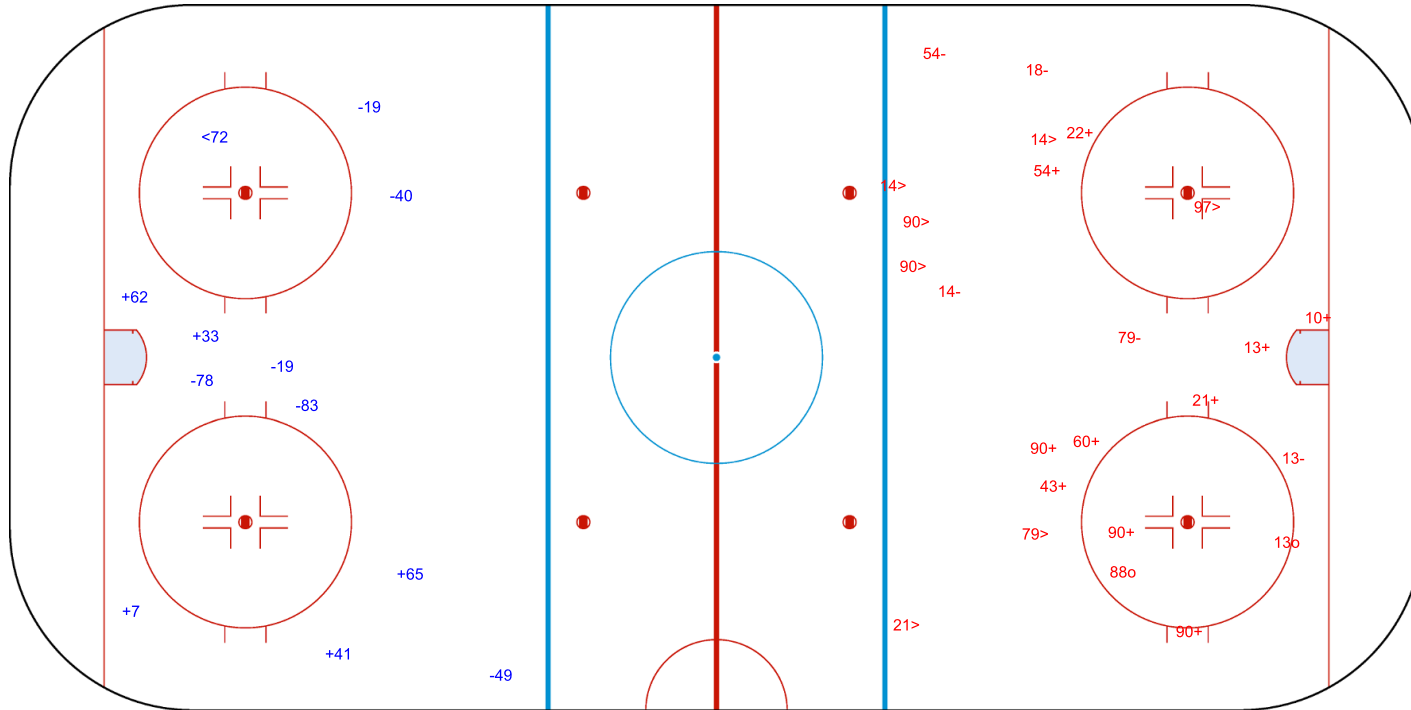

SHOT CHART
SUI - GER

Shots by GER
Goals (o): 0
SSP (<): 1

SSG (+): 5
SPG (-): 6

GK 63 of SUI

1st Period

Shots by SUI
Goals (o): 2
SSP (>): 7

SSG (+): 10
SPG (-): 5

GK 30 of GER