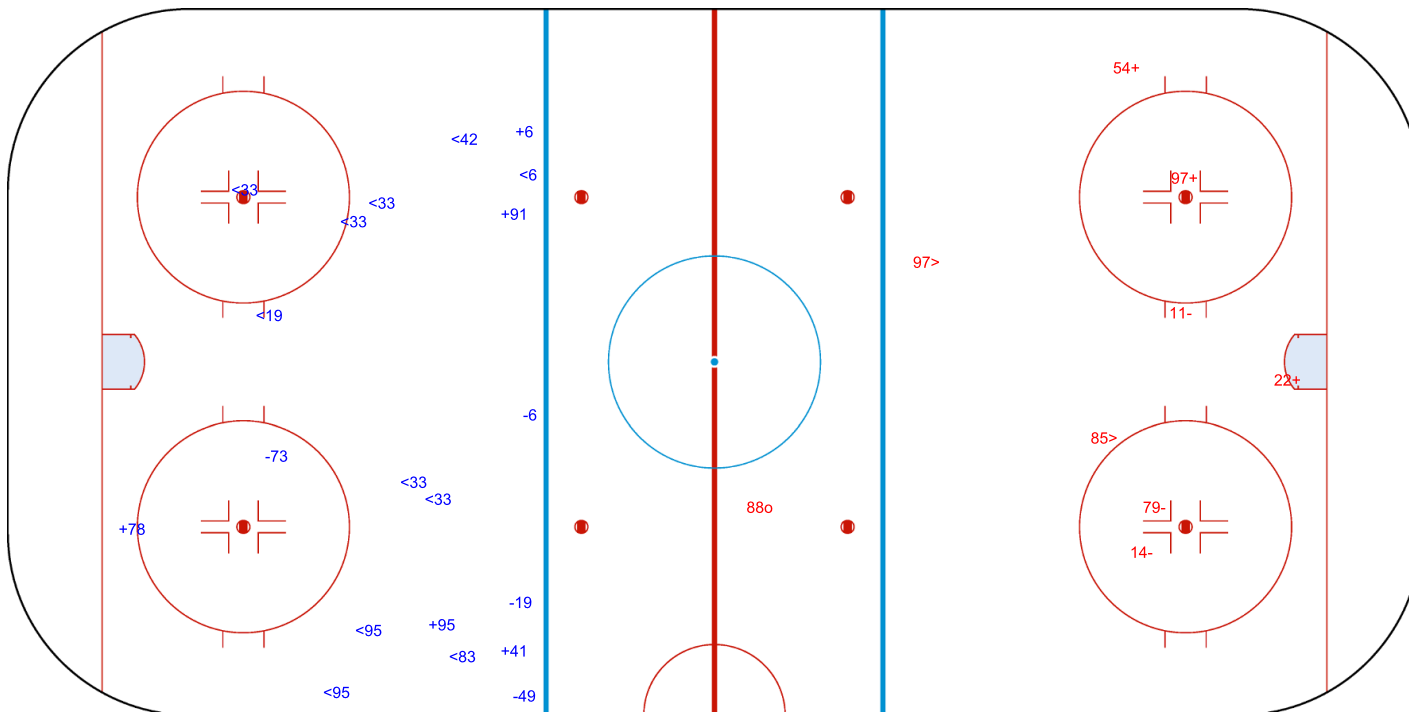

Shots by GER

Goals (o): 0   SSG (+): 5
SSP (<): 11   SPG (-): 4

GK 63 of SUI

SUI → 3rd Period ← GER

Shots by SUI

Goals (o): 1   SSG (+): 3
SSP (>): 2   SPG (-): 3

GK 30 of GER

ENG

Legend:	
ENG	Empty net goal
GK	Goalkeeper
SPG	Shots past goal
SSG	Shots saved by goalkeeper
SSP	Shots saved by player