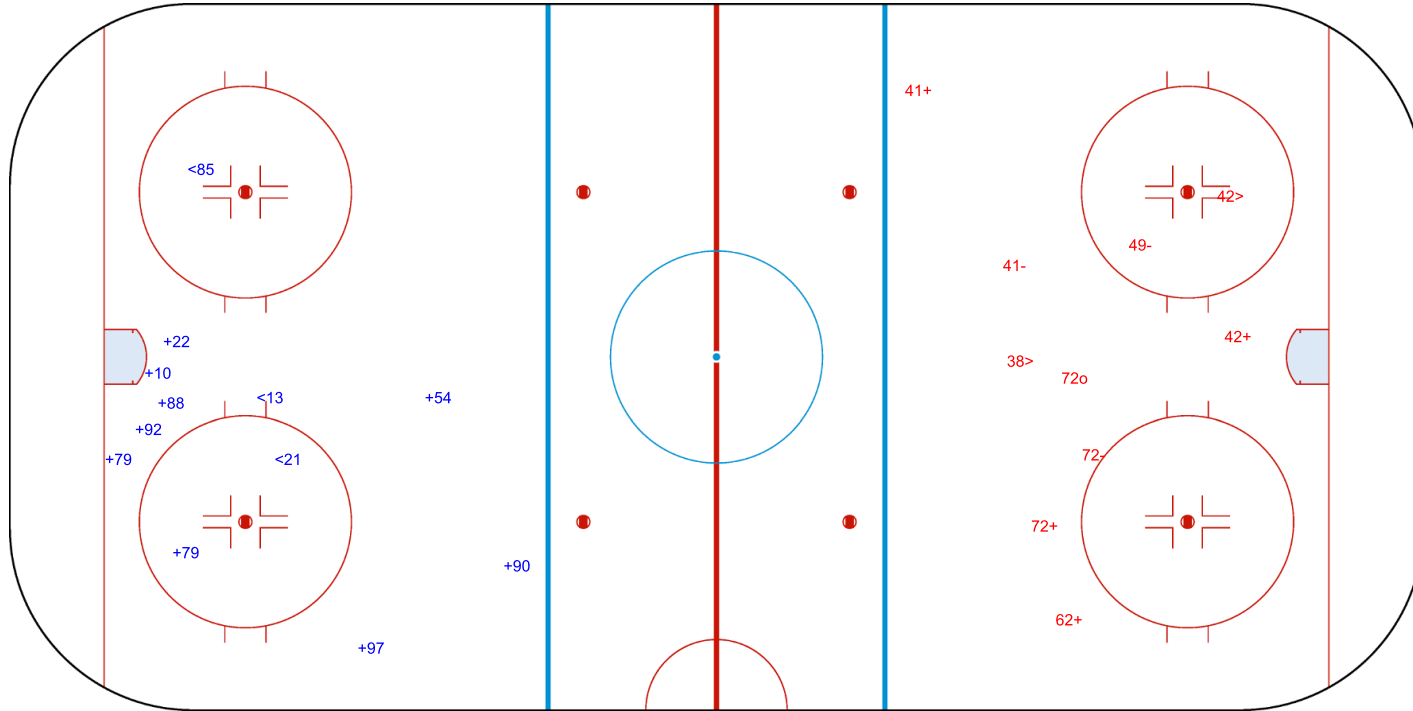

Shots by SUI
Goals (o): 0
SSP (<): 3

SSG (+): 9
SPG (-): 0

GK 30 of GER

GER → 2nd Period ← SUI

Shots by GER
Goals (o): 1
SSP (>): 2

SSG (+): 4
SPG (-): 3

GK 63 of SUI

Shots by GER