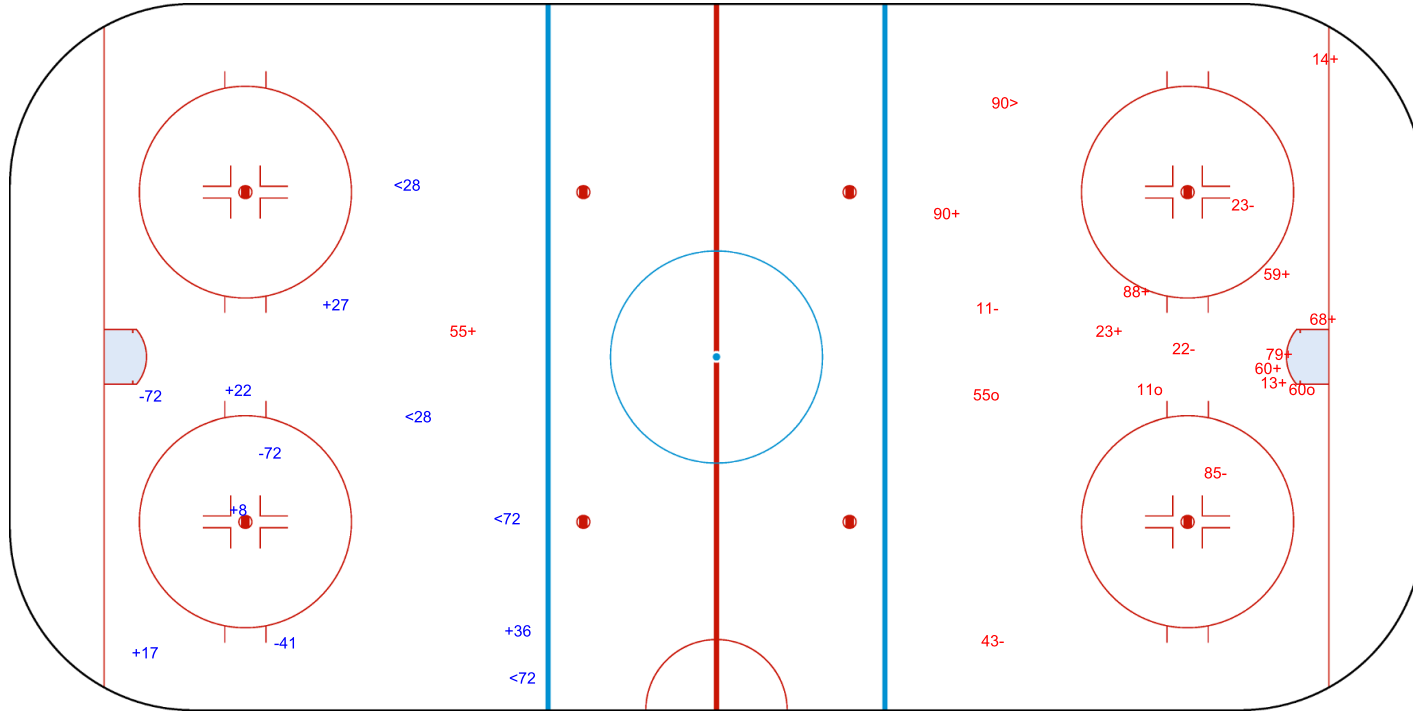

Goals (o): 0    SSG (+): 5  
SSP (<): 4    SPG (-): 3

GK 63 of SUI

SUI → 2nd Period ← NOR

Shots by SUI

Goals (o): 3    SSG (+): 10  
SSP (>): 1    SPG (-): 5

GK 31 of NOR

Shots by SUI  
Goals (o): 1  
SSP (<): 2