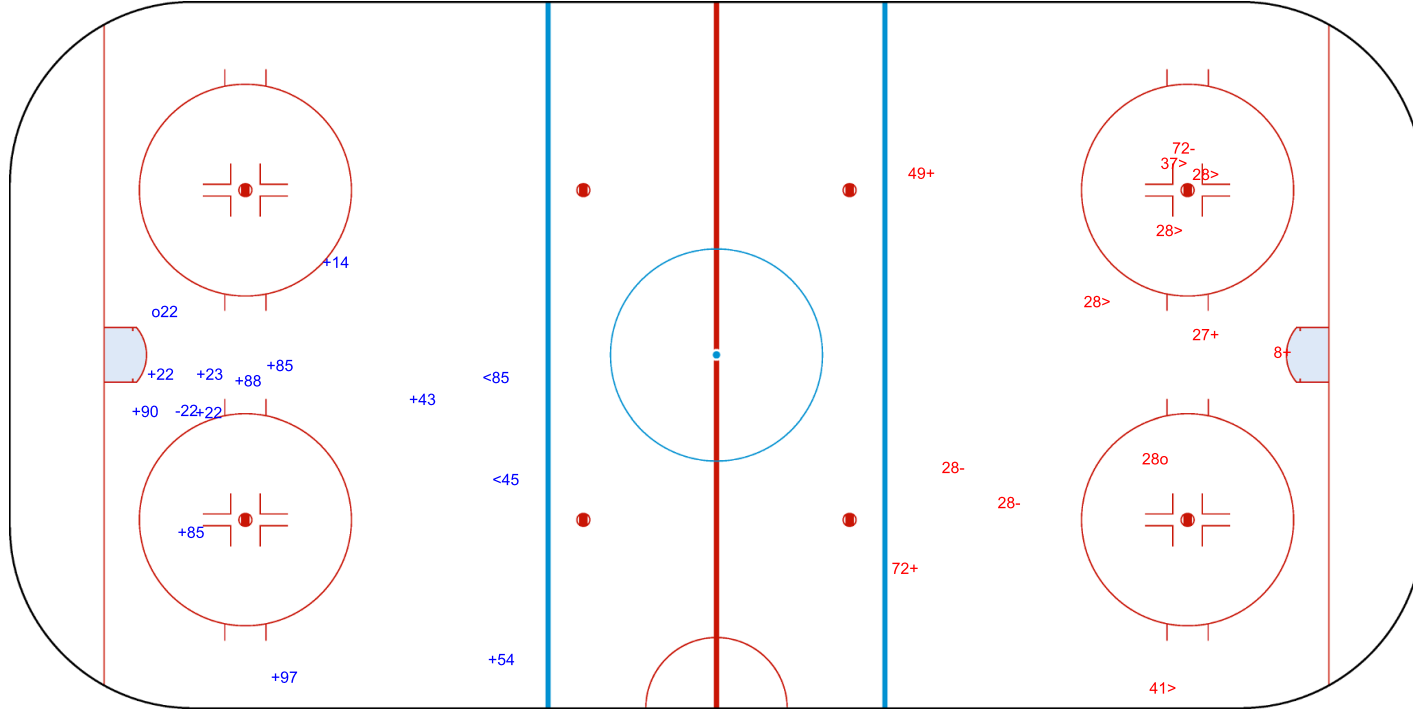

SSG (+): 11  
SPG (-): 1

GK 31 of NOR

NOR → 3rd Period ← SUI

Shots by NOR  
Goals (o): 1  
SSP (>): 5

SSG (+): 4  
SPG (-): 3

GK 63 of SUI

Legend:		
<b>GK</b>	Goalkeeper	
<b>SPG</b>	Shots past goal	
<b>SSG</b>	Shots saved by goalkeeper	
<b>SSP</b>	Shots saved by player	