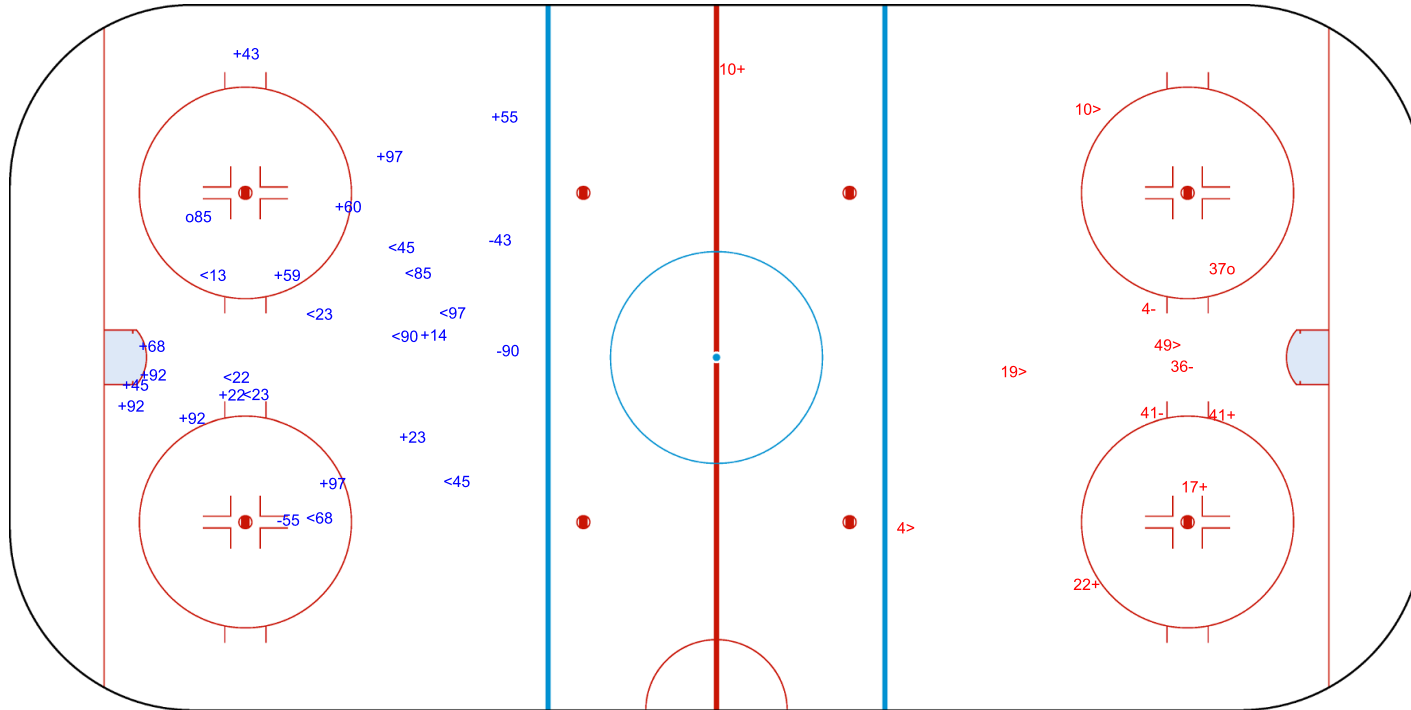

SHOT CHART  
SUI - NOR

Shots by SUI  
Goals (o): 1  
SSP (<): 10  
SSG (+): 14  
SPG (-): 3

GK 31 of NOR

1st Period

Shots by NOR  
Goals (o): 1  
SSP (>): 4  
SSG (+): 4  
SPG (-): 3

GK 63 of SUI

Shots by NOR