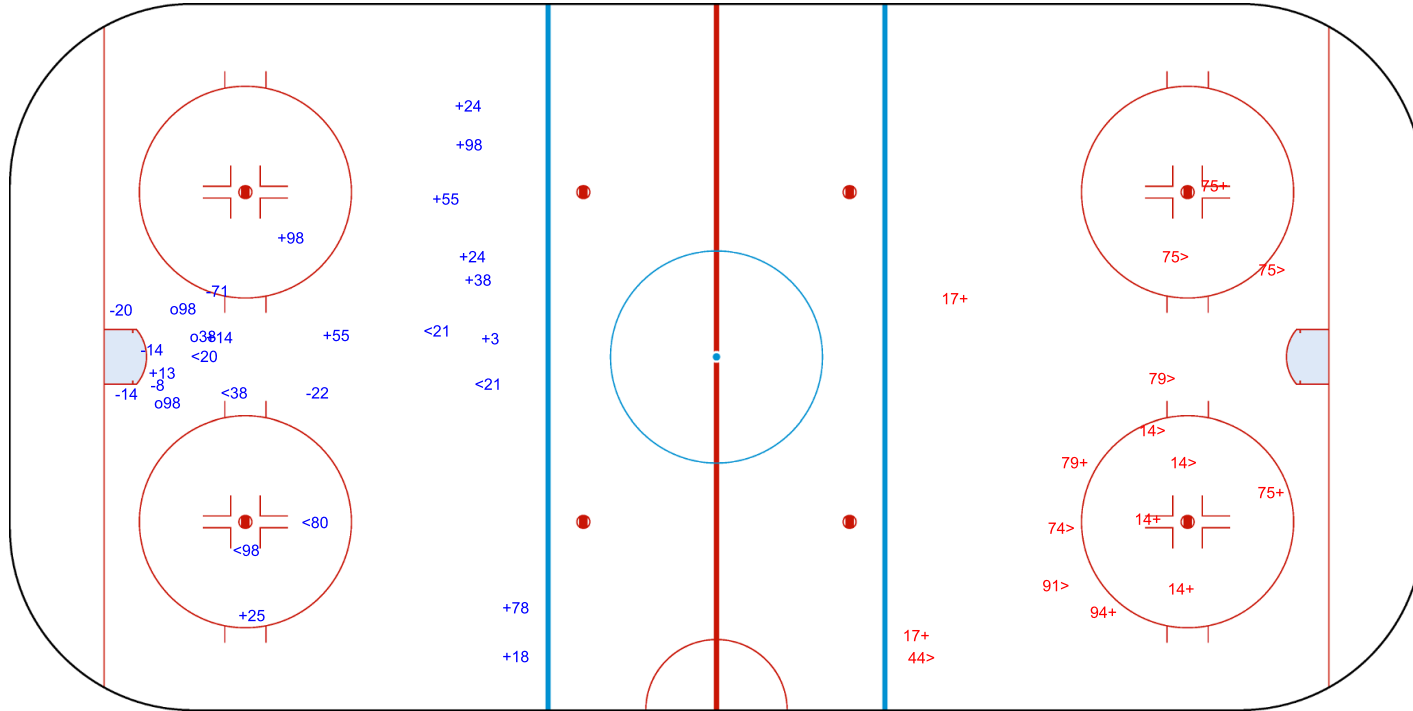

SHOT CHART  
GBR - CAN

Shots by GBR  
Goals (o): 1  
SSP (<): 2  
SSG (+): 2  
SPG (-): 1

GK 30 of CAN

CAN → 1st Period ← GBR

Shots by CAN  
Goals (o): 1  
SSP (>): 6  
SSG (+): 11  
SPG (-): 2

GK 1 of GBR

Shots by CAN

Goals (o): 3    SSG (+): 13  
SSP (<): 6    SPG (-): 6

GK 1 of GBR

GBR →    2nd Period    ← CAN

Shots by GBR

Goals (o): 0    SSG (+): 8  
SSP (>): 8    SPG (-): 0

GK 30 of CAN

Shots by GBR