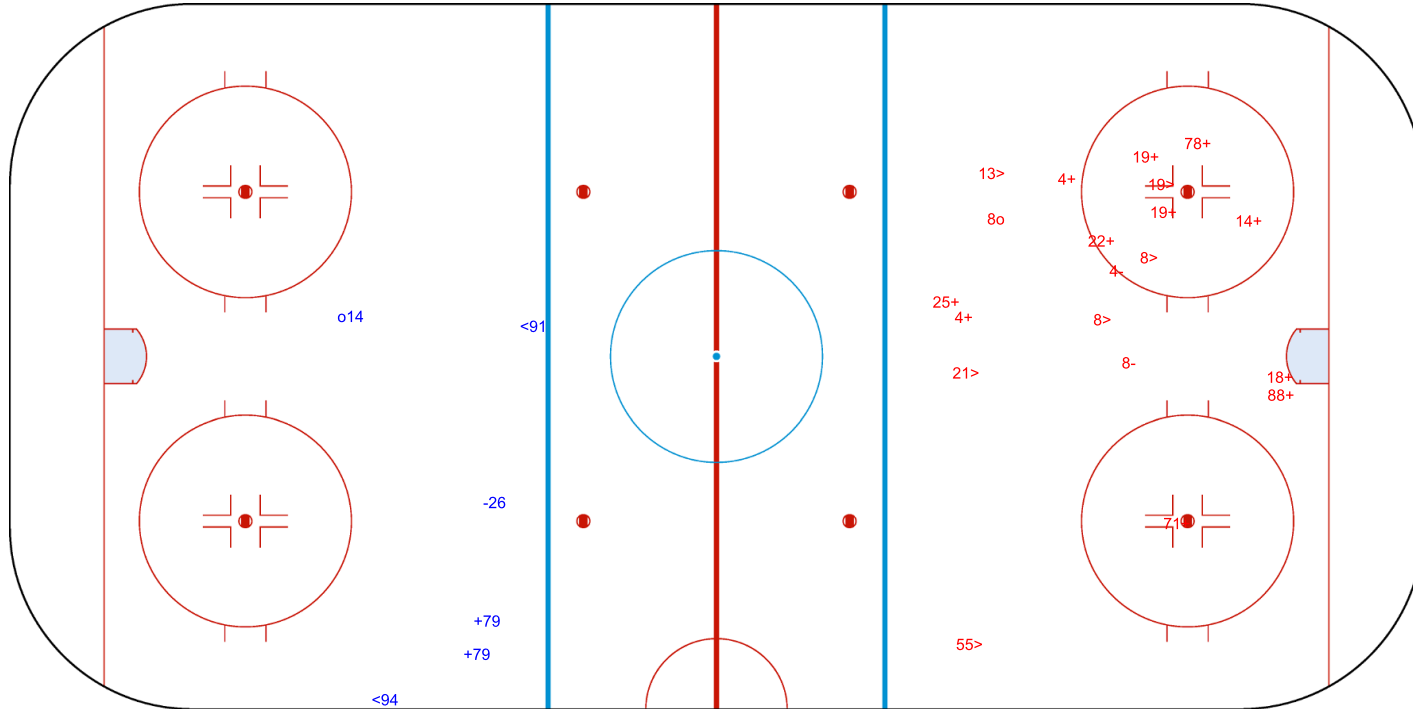

SHOT CHART  
GBR - CAN

Shots by GBR  
Goals (o): 1  
SSP (<): 2  
SSG (+): 2  
SPG (-): 1

GK 30 of CAN

CAN → 1st Period ← GBR

Shots by CAN  
Goals (o): 1  
SSP (>): 6  
SSG (+): 11  
SPG (-): 2

GK 1 of GBR

Shots by CAN

Goals (o): 3    SSG (+): 13  
SSP (<): 6    SPG (-): 6

GK 1 of GBR

GBR →    2nd Period    ← CAN

Shots by GBR

Goals (o): 0    SSG (+): 8  
SSP (>): 8    SPG (-): 0

GK 30 of CAN

Shots by GBR