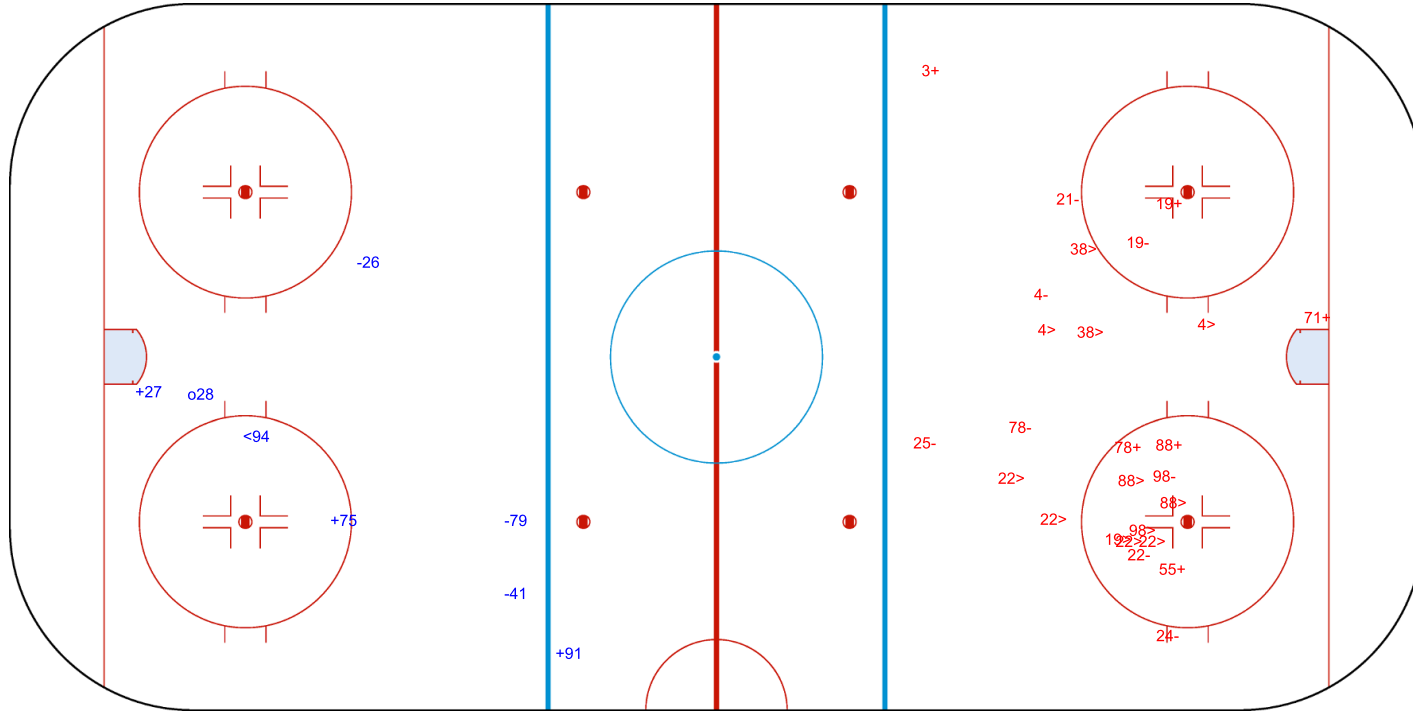

SHOT CHART  
GBR - CAN

Shots by GBR  
Goals (o): 1  
SSP (<): 2  
SSG (+): 2  
SPG (-): 1

GK 30 of CAN

CAN → 1st Period ← GBR

Shots by CAN  
Goals (o): 1  
SSP (>): 6  
SSG (+): 11  
SPG (-): 2

GK 1 of GBR

Goals (o): 1    SSG (+): 3  
SSP (<): 1    SPG (-): 3

GK 30 of CAN

CAN → 3rd Period ← GBR

Shots by CAN

Goals (o): 0    SSG (+): 6  
SSP (>): 12    SPG (-): 8

GK 1 of GBR

Legend:		
<b>GK</b>	Goalkeeper	
<b>SPG</b>	Shots past goal	
<b>SSG</b>	Shots saved by goalkeeper	
<b>SSP</b>	Shots saved by player	