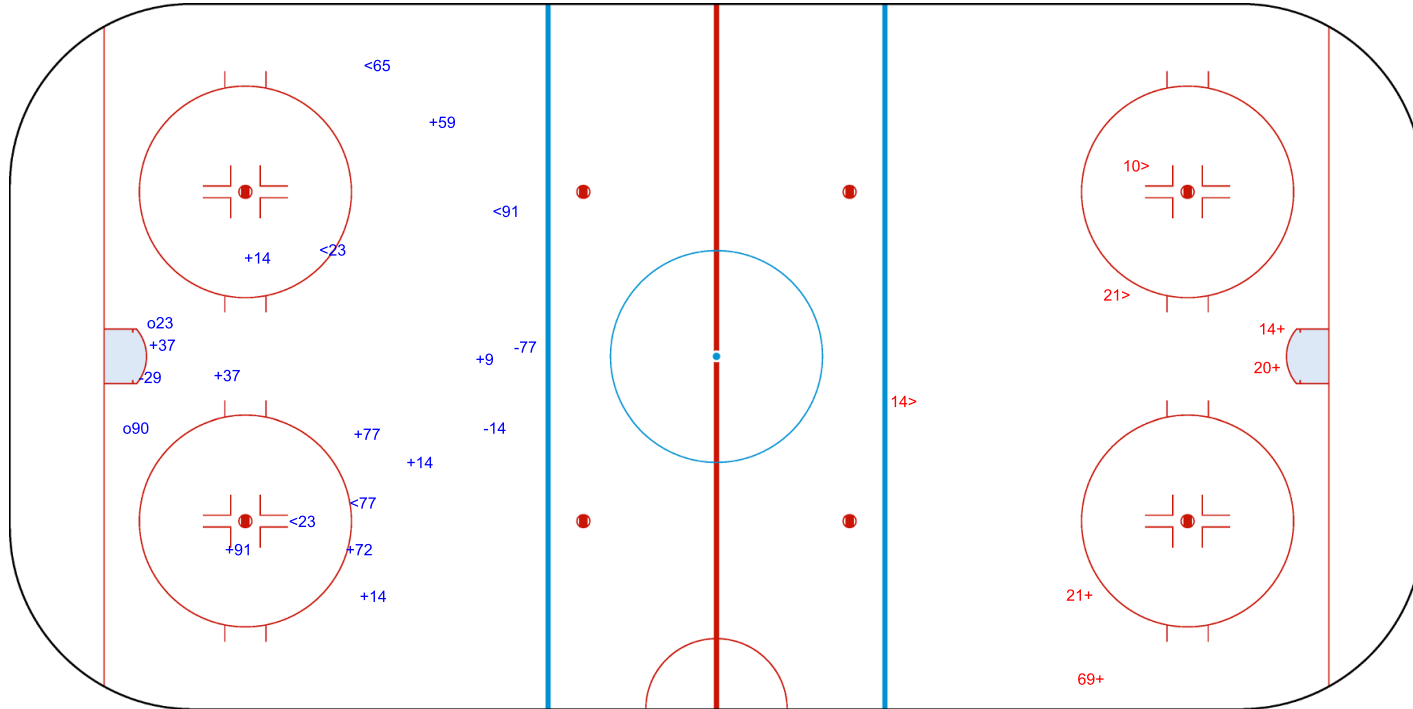

SHOT CHART  
SWE - POL

Shots by SWE  
Goals (o): 2    SSG (+): 10  
SSP (<): 5    SPG (-): 3

GK 72 of POL

POL → 1st Period ← SWE

Shots by POL  
Goals (o): 0    SSG (+): 4  
SSP (>): 3    SPG (-): 0

GK 35 of SWE

Shots by POL

Goals (o): 0    SSG (+): 6  
SSP (<): 1    SPG (-): 5

GK 35 of SWE

SWE → 2nd Period ← POL

Shots by SWE

Goals (o): 1    SSG (+): 14  
SSP (>): 2    SPG (-): 6

GK 72 of POL

Shots by SWE