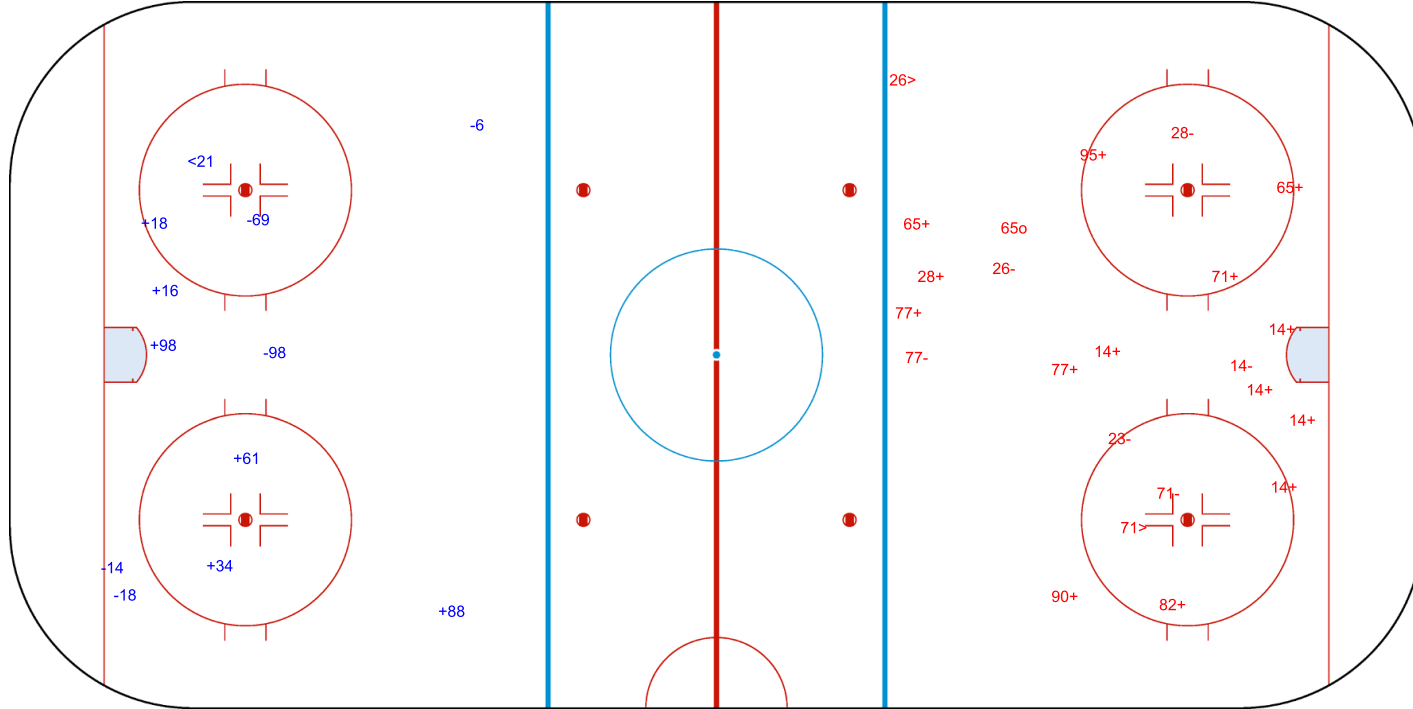

SHOT CHART  
SWE - POL

Shots by SWE  
Goals (o): 2    SSG (+): 10  
SSP (<): 5    SPG (-): 3

GK 72 of POL

POL → 1st Period ← SWE

Shots by POL  
Goals (o): 0    SSG (+): 4  
SSP (>): 3    SPG (-): 0

GK 35 of SWE

Shots by POL

Goals (o): 0    SSG (+): 6  
SSP (<): 1    SPG (-): 5

GK 35 of SWE

SWE → 2nd Period ← POL

Shots by SWE

Goals (o): 1    SSG (+): 14  
SSP (>): 2    SPG (-): 6

GK 72 of POL

Shots by SWE