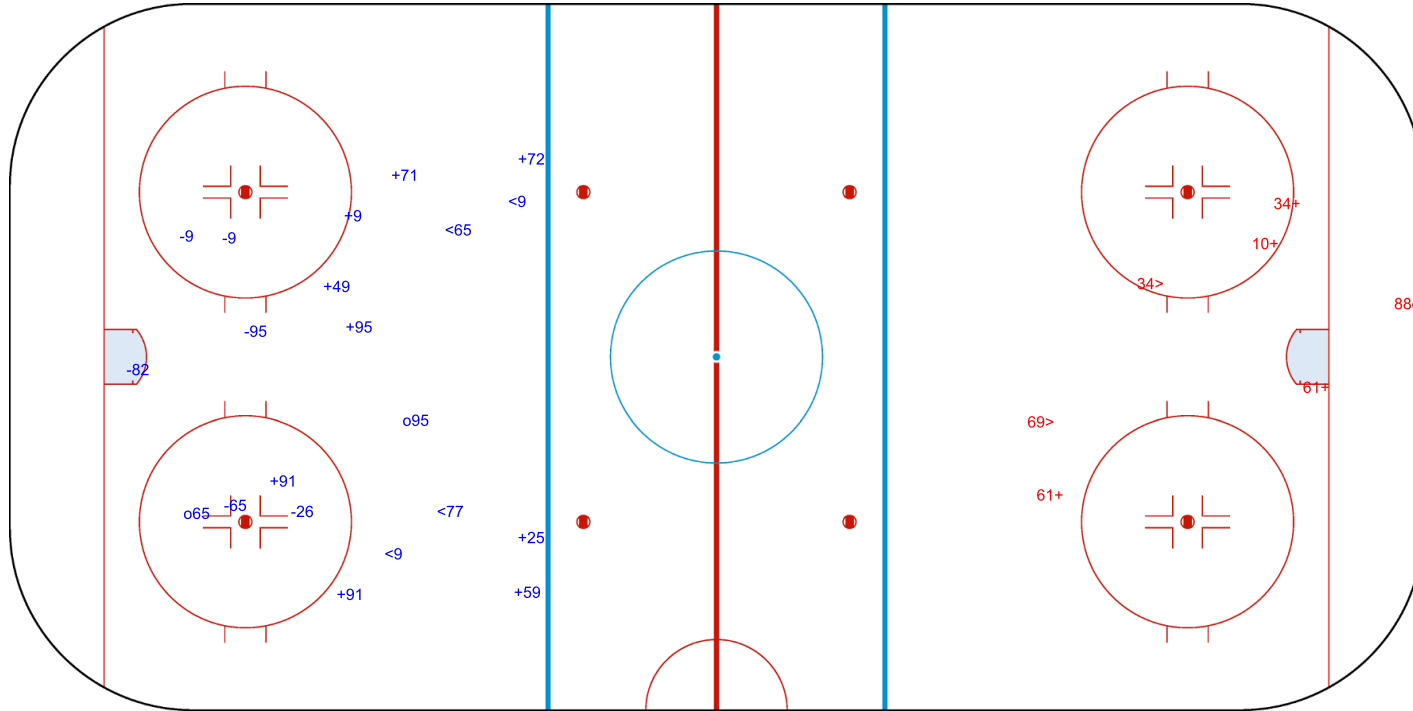

Goals (o): 2    SSG (+): 9  
SSP (<): 4    SPG (-): 6

GK 72 of POL

POL → 3rd Period ← SWE

Shots by POL

Goals (o): 1    SSG (+): 4  
SSP (>): 2    SPG (-): 0

GK 35 of SWE

**Legend:**  
**GK**    Goalkeeper                      **SPG**    Shots past goal                      **SSG**    Shots saved by goalkeeper                      **SSP**    Shots saved by player