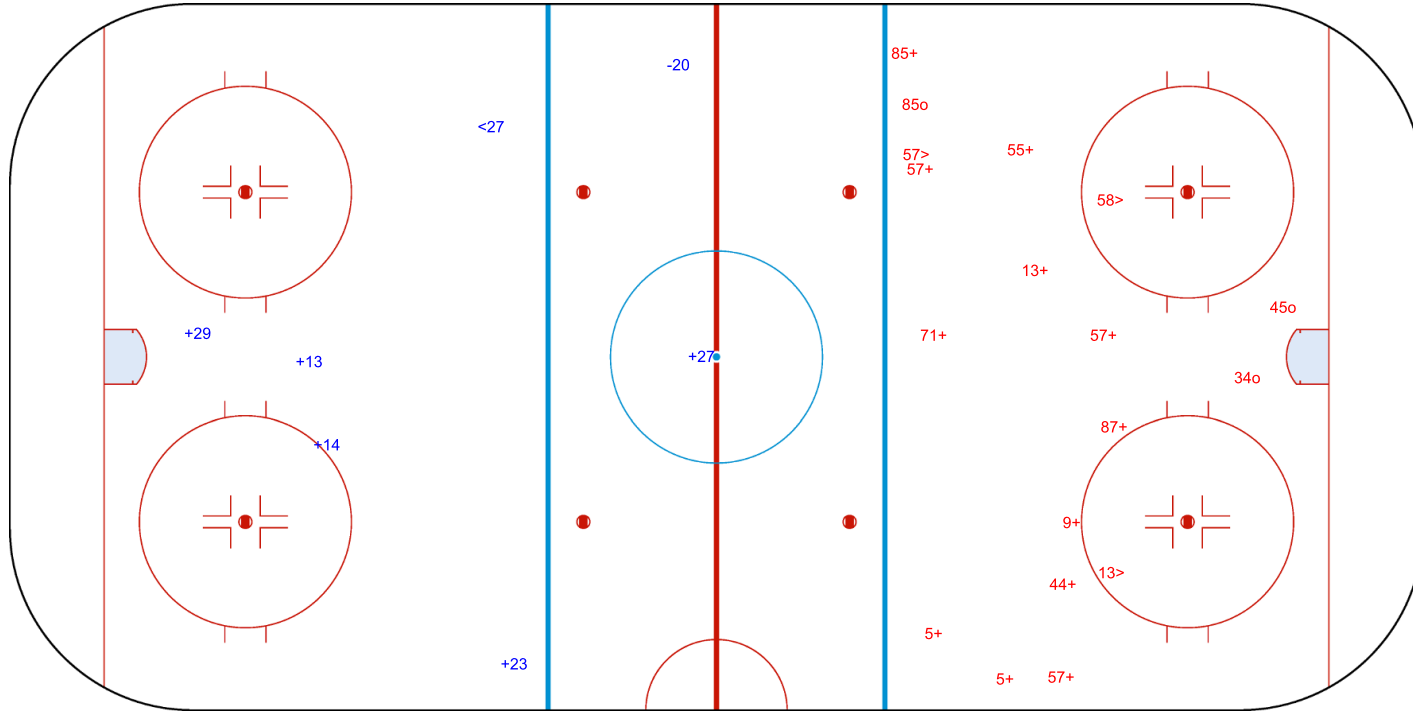

SHOT CHART
DON - CRV

Shots by CRV
Goals (o): 0
SSP (<): 0
SSG (+): 2
SPG (-): 1

GK 30 of DON

Period: 1

Shots by DON
Goals (o): 2
SSP (>): 11
SSG (+): 16
SPG (-): 1

GK 25 of CRV

Shots by CRV
Goals (o): 0
SSP (<): 1

SSG (+): 5
SPG (-): 1

GK 30 of DON

Period: 3

Shots by DON
Goals (o): 3
SSP (>): 3

SSG (+): 12
SPG (-): 0

GK 25 of CRV

GK 30 of CRV

| | | | |
|----------------|---------------------------|------------|-----------------------|
| Legend: | | | |
| GK | Goalkeeper | SPG | Shots past goal |
| SSG | Shots saved by goalkeeper | SSP | Shots saved by player |