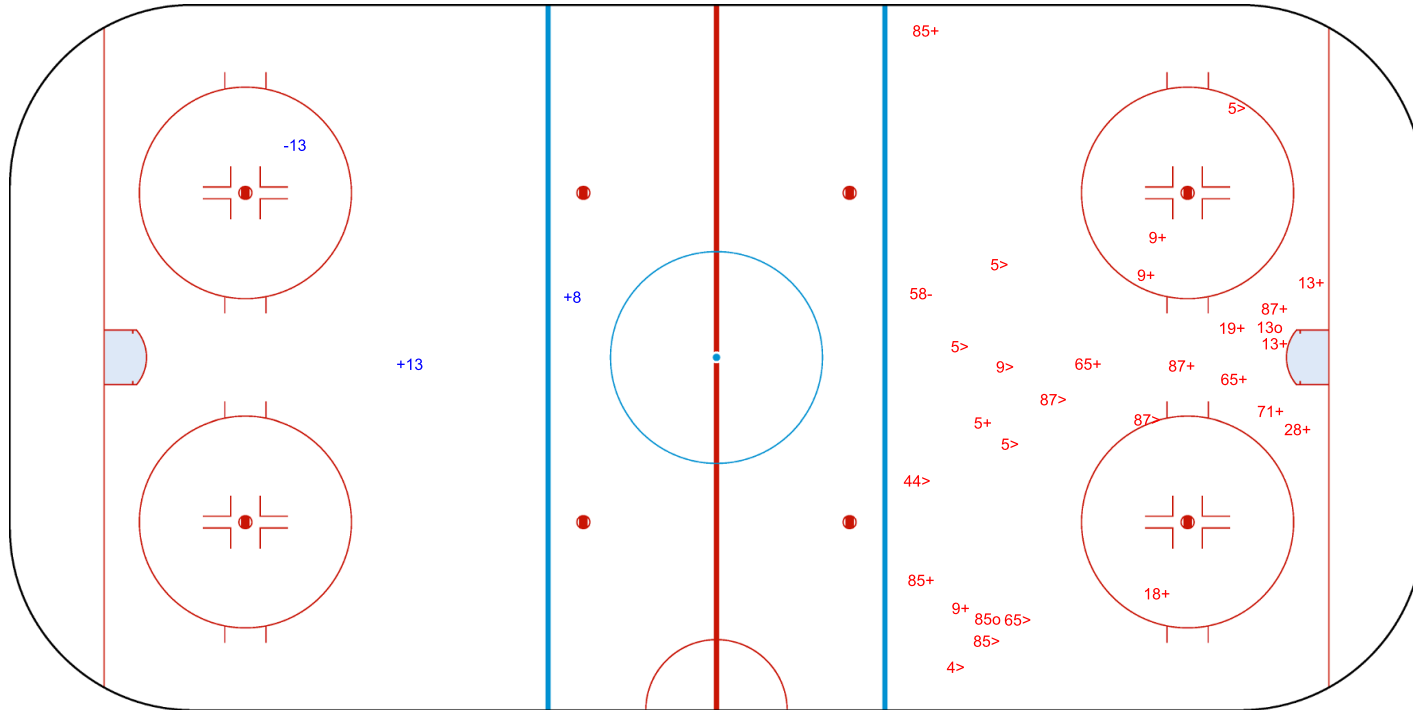

SHOT CHART
DON - CRV

Shots by CRV
Goals (o): 0
SSP (<): 0
SSG (+): 2
SPG (-): 1

GK 30 of DON

Period: 1

Shots by DON
Goals (o): 2
SSP (>): 11
SSG (+): 16
SPG (-): 1

GK 25 of CRV

Shots by CRV
Goals (o): 0
SSP (<): 1

SSG (+): 5
SPG (-): 1

GK 30 of DON

Period: 3

Shots by DON
Goals (o): 3
SSP (>): 3

SSG (+): 12
SPG (-): 0

GK 25 of CRV

GK 30 of CRV

| | | | |
|----------------|---------------------------|------------|-----------------------|
| Legend: | | | |
| GK | Goalkeeper | SPG | Shots past goal |
| SSG | Shots saved by goalkeeper | SSP | Shots saved by player |