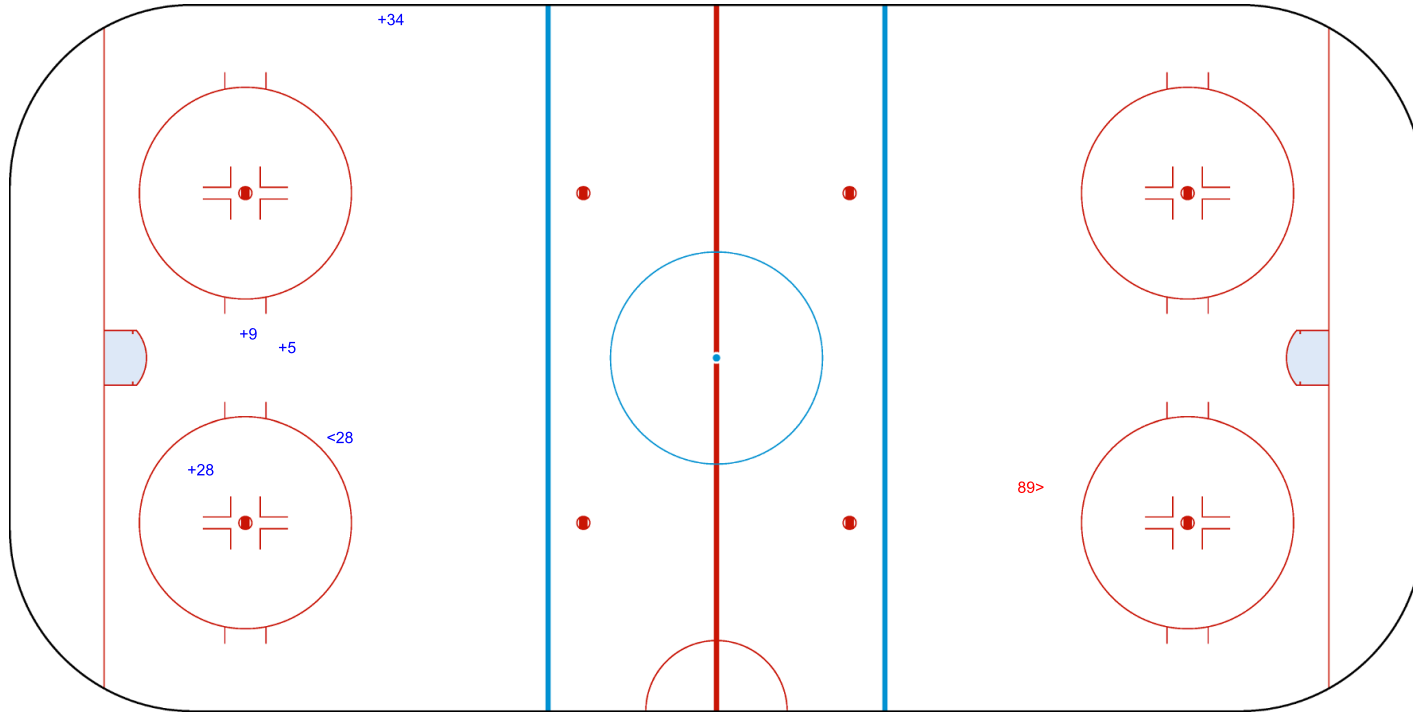

SUN 17 NOV 2019
START TIME 19:00

Shots by DON
Goals (o): 0   SSG (+): 4
SSP (<): 1   SPG (-): 0

GK 1 of KRA

KRA   Overtime   **DON**

Shots by KRA
Goals (o): 0   SSG (+): 0
SSP (>): 1   SPG (-): 0

GK 35 of DON

Legend:
GK   Goalkeeper   **SPG**   Shots past goal   **SSG**   Shots saved by goalkeeper   **SSP**   Shots saved by player