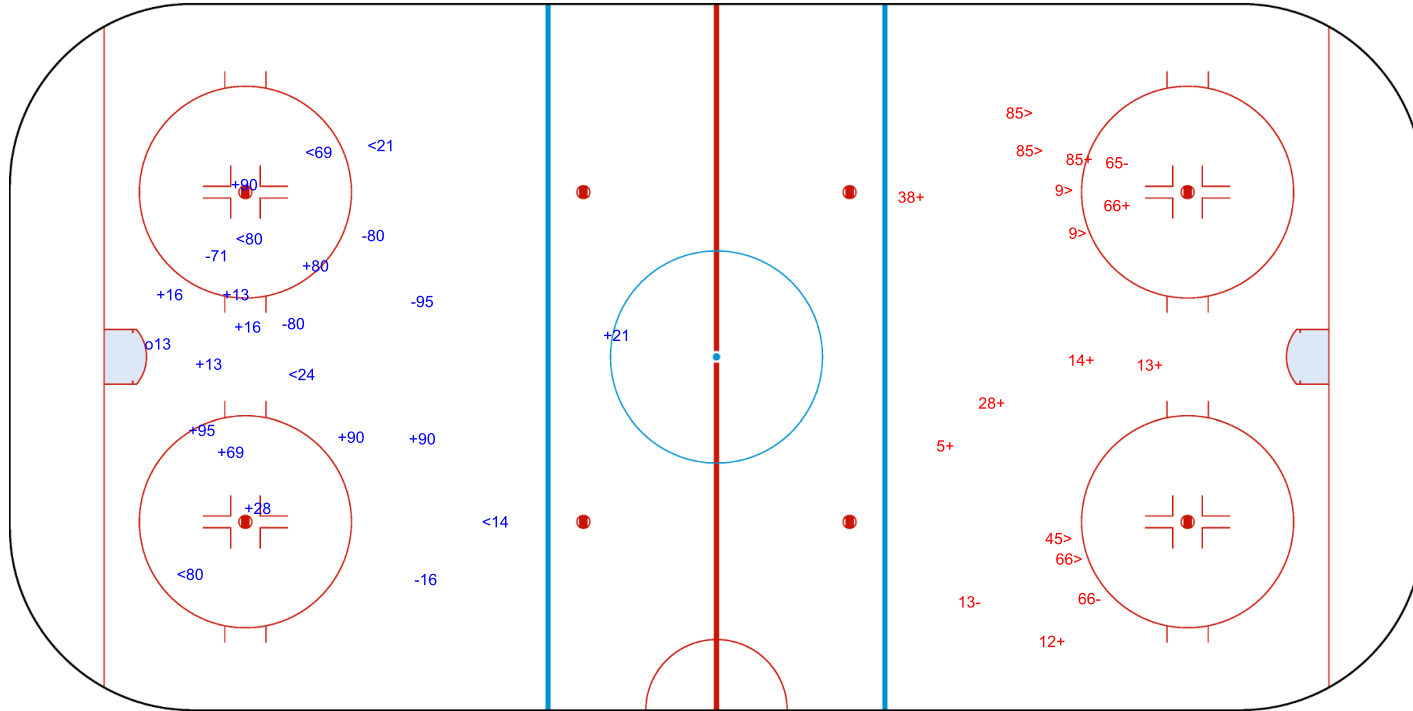

Goals (o): 0

SSG (+): 8

SSP (>): 6

SPG (-): 3

o13

GK 35 of DON

GK 1 of KRA

Shots by DON