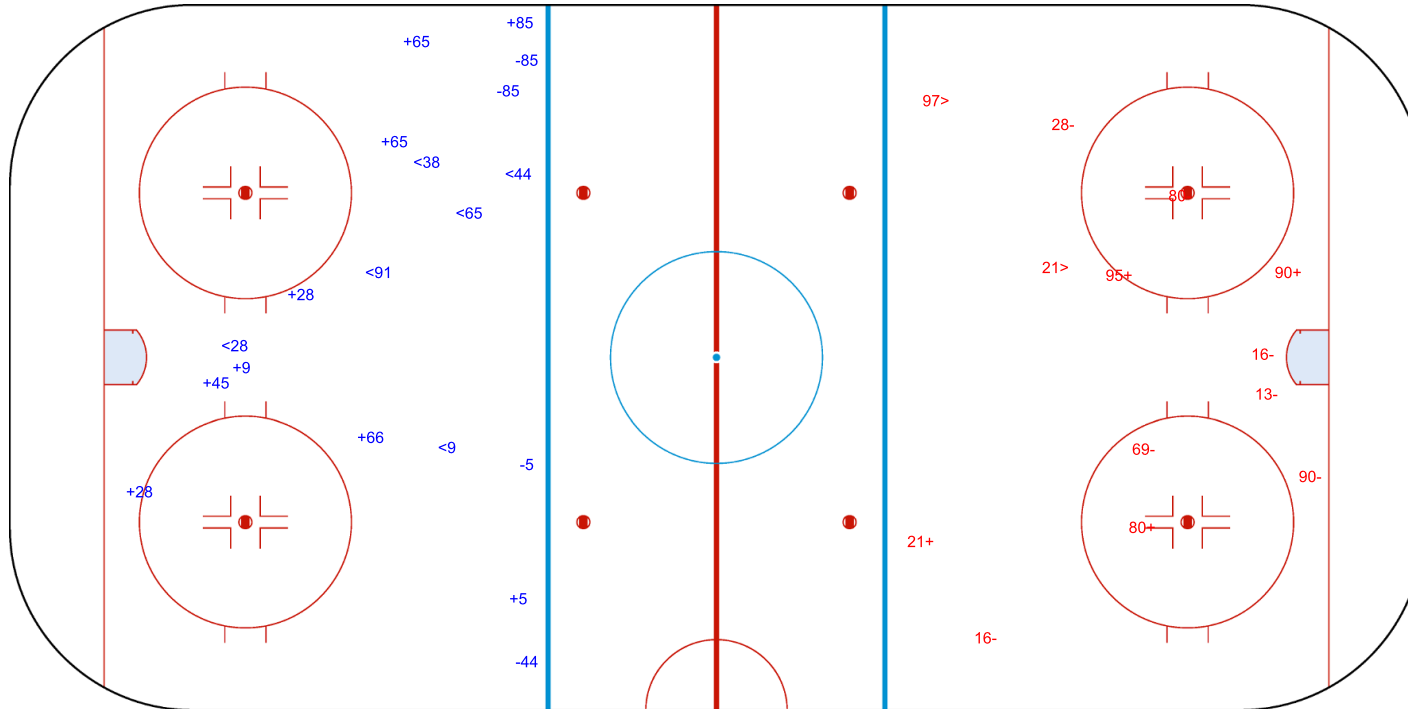

SSP (<): 6

SPG (-): 4

Shots by KRA

Goals (o): 0

SSG (+): 4

SSP (>): 2

SPG (-): 7

GK 1 of KRA