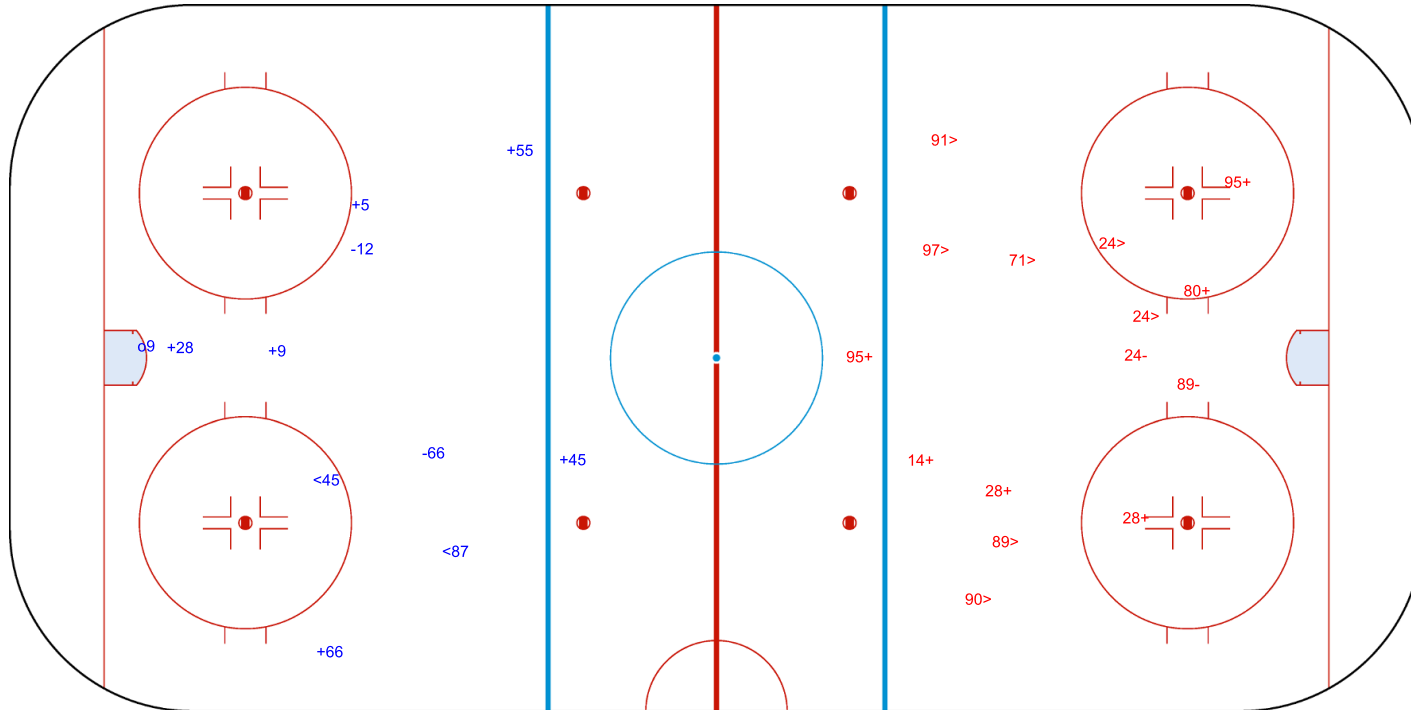

Shots by DON

Goals (o): 1

SSG (+): 6

SSP (<): 2

SPG (-): 2

GK 1 of KRA

Period: 3

Shots by KRA

Goals (o): 0

SSG (+): 6

SSP (>): 7

SPG (-): 2

GK 35 of DON