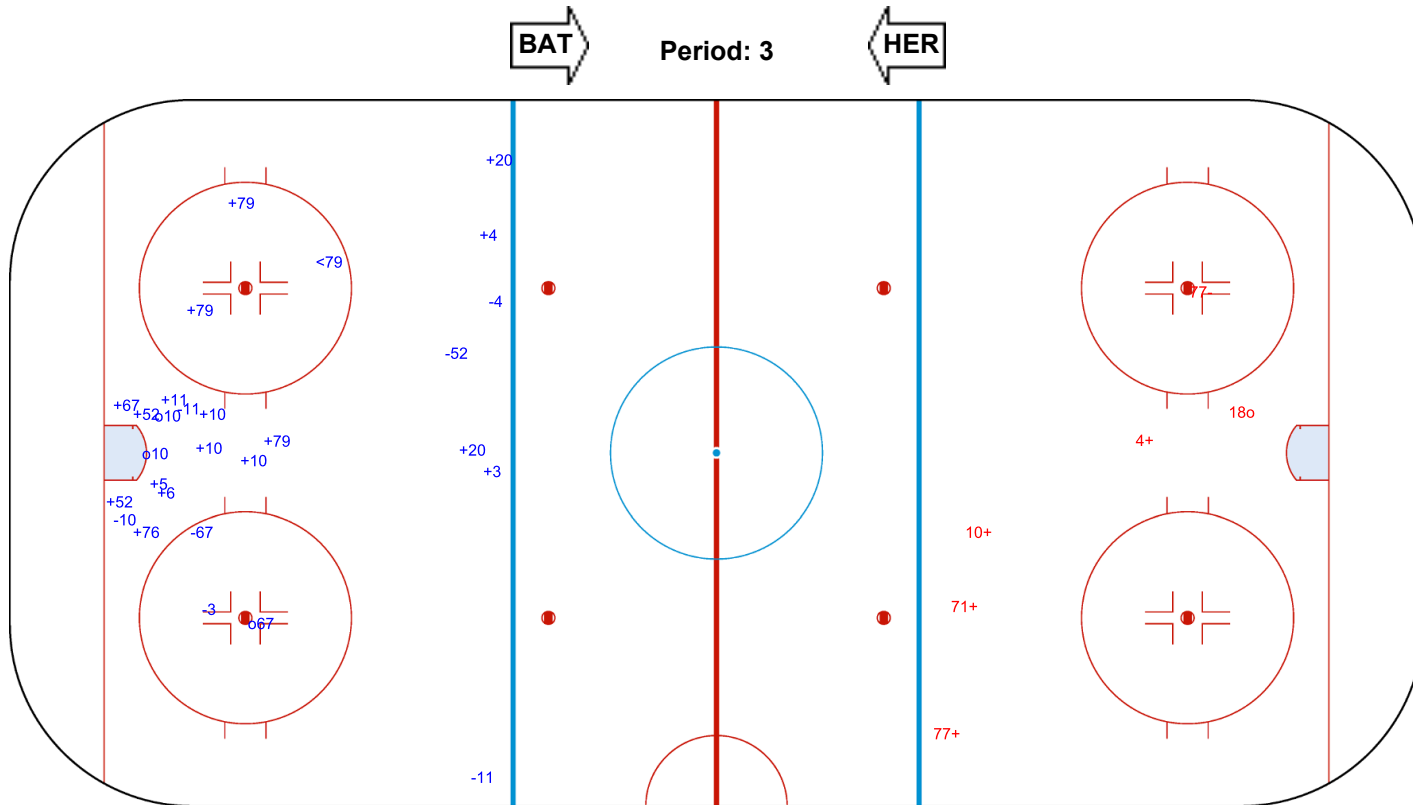

FRI 20 SEP 2019
START TIME 20:00

Shots by HER
Goals (o): 4   SSG (+): 17
SSP (<): 1   SPG (-): 7

Shots by BAT
Goals (o): 1   SSG (+): 4
SSP (>): 0   SPG (-): 1

GK 20 of BAT

GK 32 of HER

Legend:	
GK Goalkeeper	SSP Shots saved by player
SPG Shots past goal	SSG Shots saved by goalkeeper