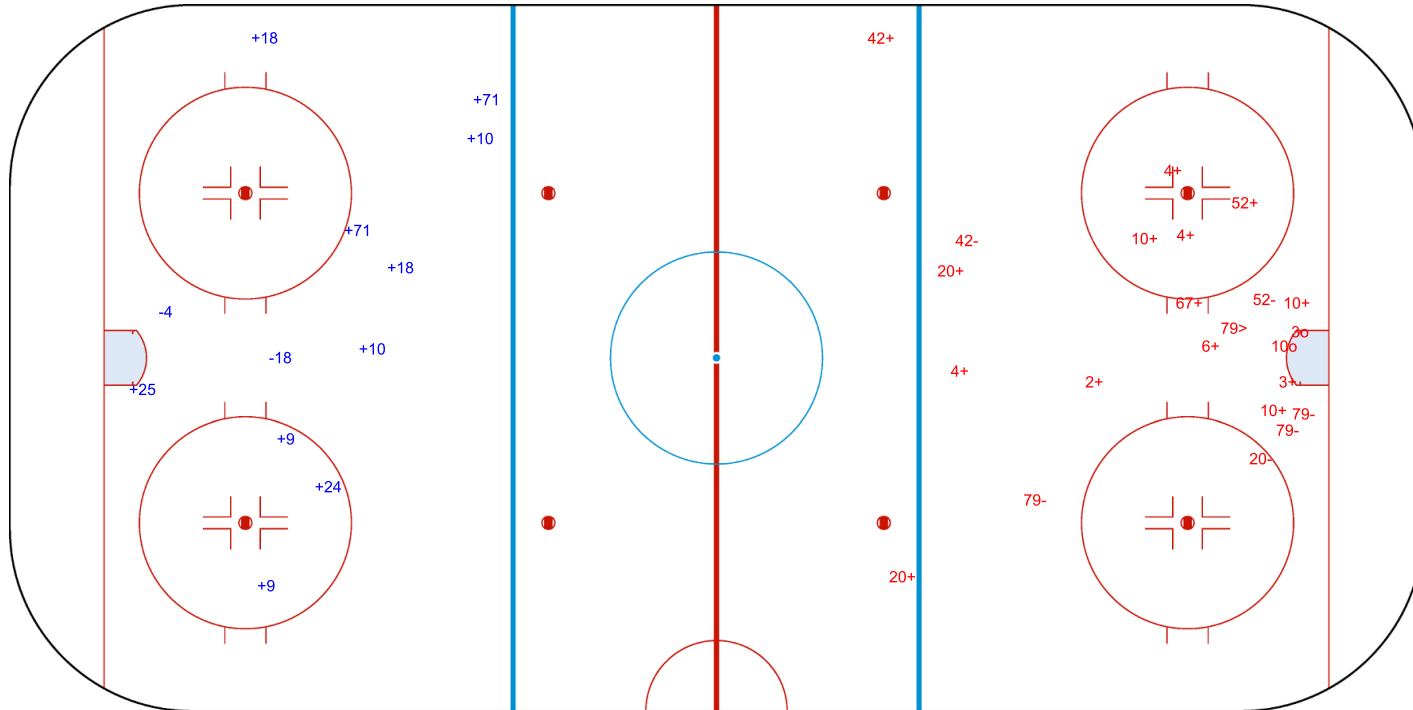

SHOT CHART
HER - BAT

BAT → Period: 1 ← HER

Shots by HER
Goals (o): 1 SSG (+): 18
SSP (<): 0 SPG (-): 0

GK 20 of BAT

Shots by BAT
Goals (o): 3 SSG (+): 8
SSP (>): 0 SPG (-): 2

GK 32 of HER

GK 90 of HER

Shots by BAT
Goals (o): 0
SSP (<): 0

SSG (+): 10
SPG (-): 2

GK 32 of HER

Period: 2

Shots by HER
Goals (o): 2
SSP (>): 1

SSG (+): 14
SPG (-): 6

GK 20 of BAT

FRI 20 SEP 2019
START TIME 20:00

Shots by HER
Goals (o): 4 SSG (+): 17
SSP (<): 1 SPG (-): 7

Shots by BAT
Goals (o): 1 SSG (+): 4
SSP (>): 0 SPG (-): 1

GK 20 of BAT

GK 32 of HER

Legend:	
GK Goalkeeper	SSP Shots saved by player
SPG Shots past goal	SSG Shots saved by goalkeeper