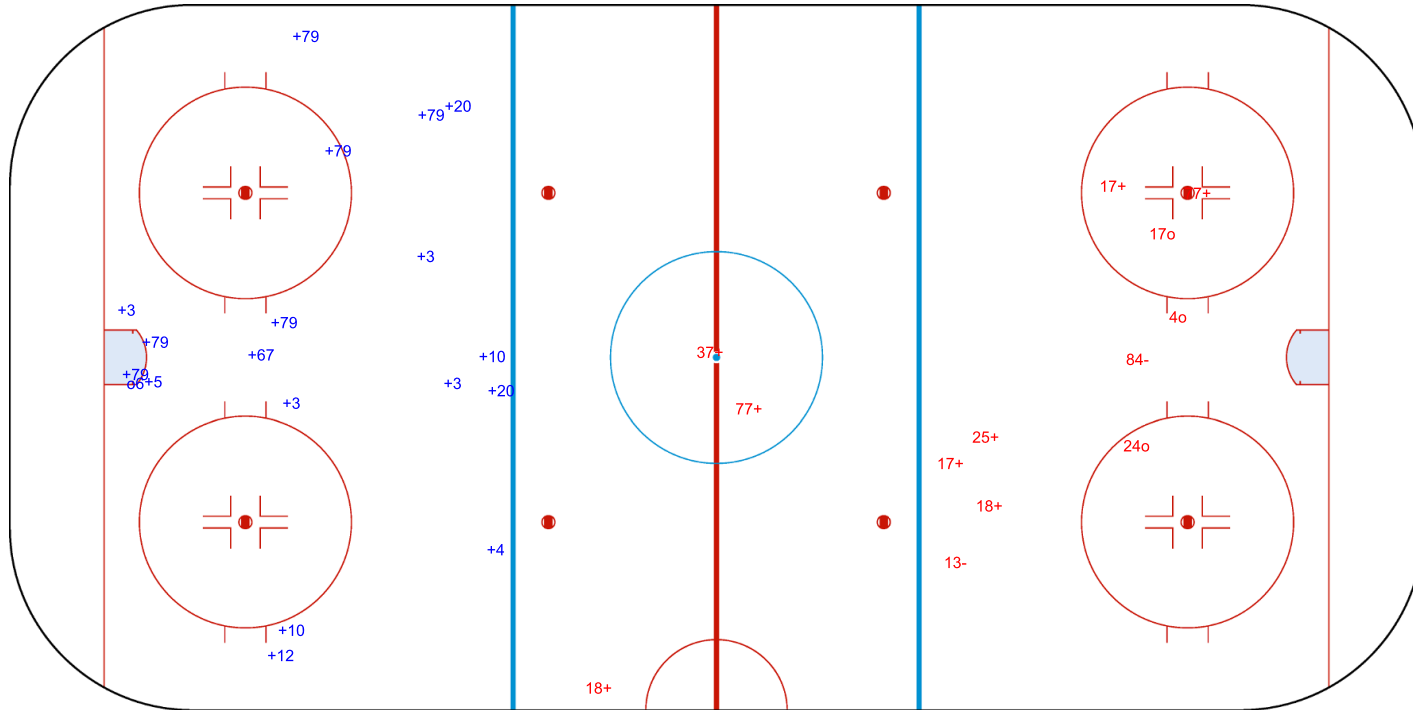

SHOT CHART
HER - BAT

BAT → Period: 1 ← HER

Shots by HER
Goals (o): 1 SSG (+): 18
SSP (<): 0 SPG (-): 0

GK 20 of BAT

Shots by BAT
Goals (o): 3 SSG (+): 8
SSP (>): 0 SPG (-): 2

GK 32 of HER

GK 90 of HER

Shots by BAT
Goals (o): 0
SSP (<): 0

SSG (+): 10
SPG (-): 2

GK 32 of HER

Period: 2

Shots by HER
Goals (o): 2
SSP (>): 1

SSG (+): 14
SPG (-): 6

GK 20 of BAT

FRI 20 SEP 2019
START TIME 20:00

Shots by HER
Goals (o): 4 SSG (+): 17
SSP (<): 1 SPG (-): 7