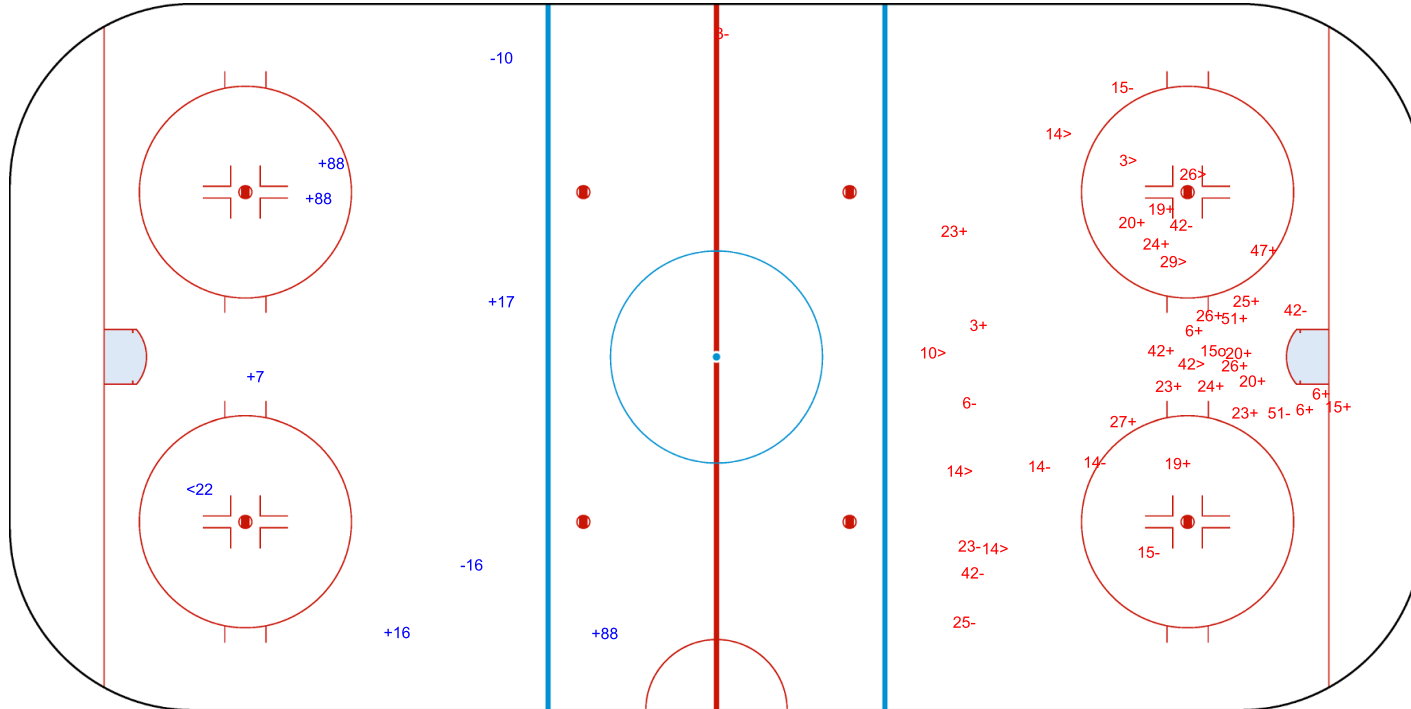

Goals (o): 1

SSP (>): 8

SSG (+): 22

SPG (-): 12

o15

GK 20 of SUI

Shots by CAN

Goals (o): 1 SSG (+): 21
SSP (<): 8 SPG (-): 11