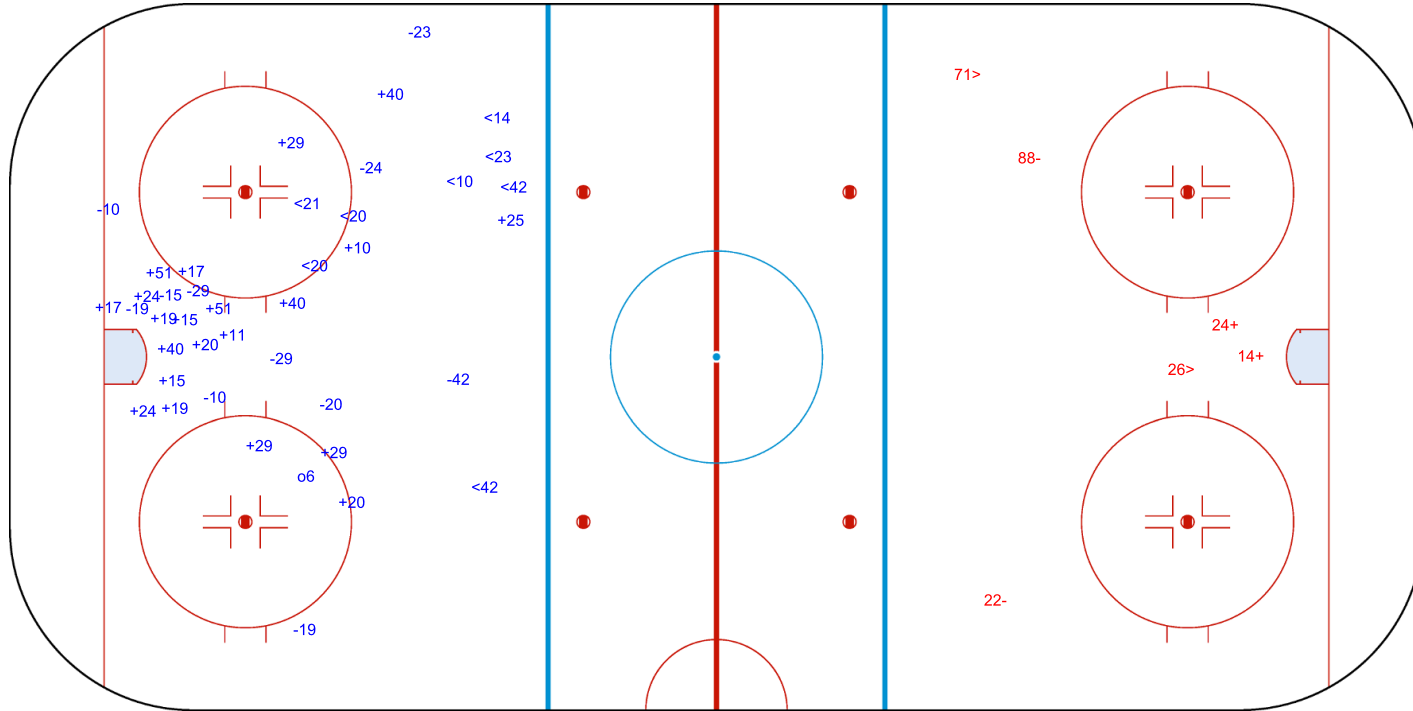

GK 20 of SUI

Period: 3

Shots by SUI

Goals (o): 0 SSG (+): 2
SSP (>): 2 SPG (-): 2

GK 35 of CAN

Legend:	
GK	Goalkeeper
SPG	Shots past goal
SSG	Shots saved by goalkeeper
SSP	Shots saved by player