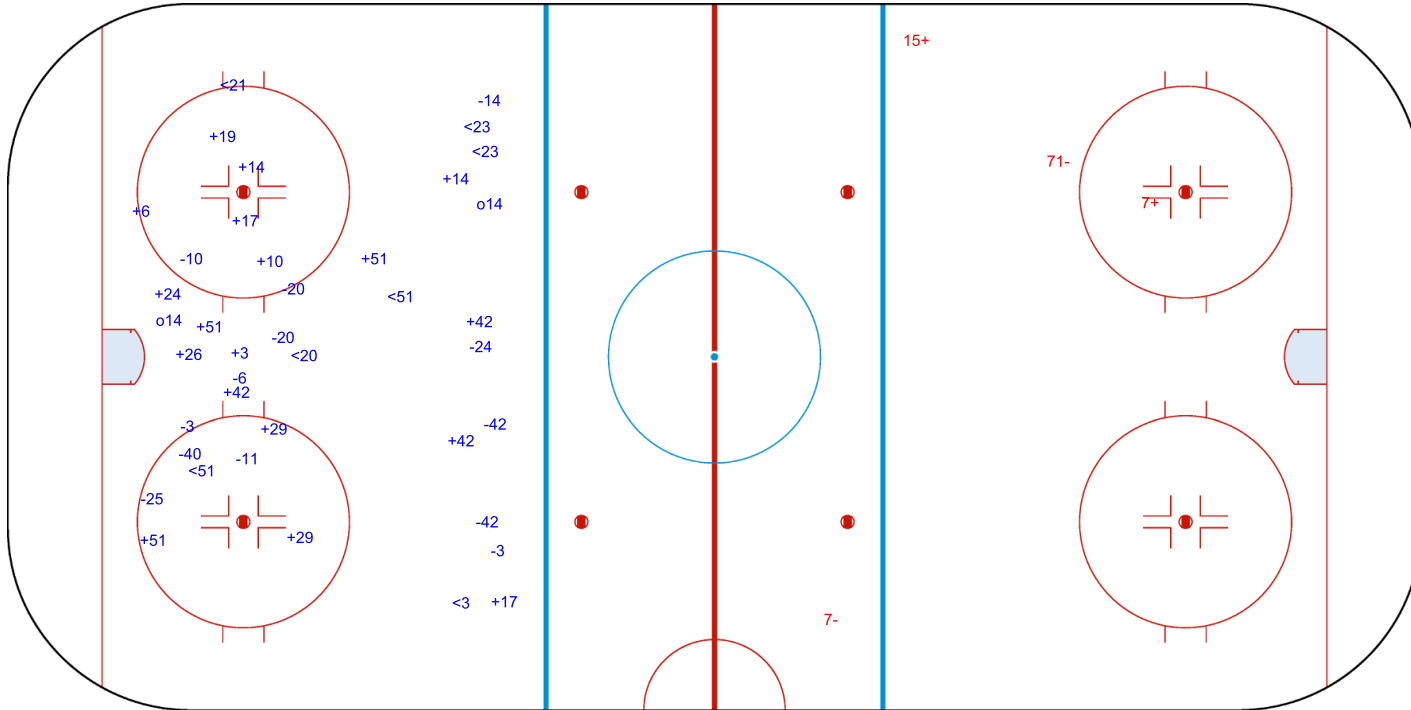

SHOT CHART

CAN - SUI

Period: 1

Shots by CAN

Goals (o): 2

SSG (+): 18

SSP (<): 7

SPG (-): 13

GK 20 of SUI

Shots by SUI

Goals (o): 0

SSG (+): 2

SSP (>): 0

SPG (-): 2

GK 35 of CAN

2021

ICE HOCKEY
WOMEN'S WORLD
CHAMPIONSHIP
CANADA
Calgary

WINSPORT ARENA

MON 30 AUG 2021

START TIME 17:00

ICE HOCKEY

IIHF ICE HOCKEY WOMEN'S WORLD CHAMPIONSHIP

SEMIFINALS, GAME 28

INTERNATIONAL
ICE HOCKEY
FEDERATION