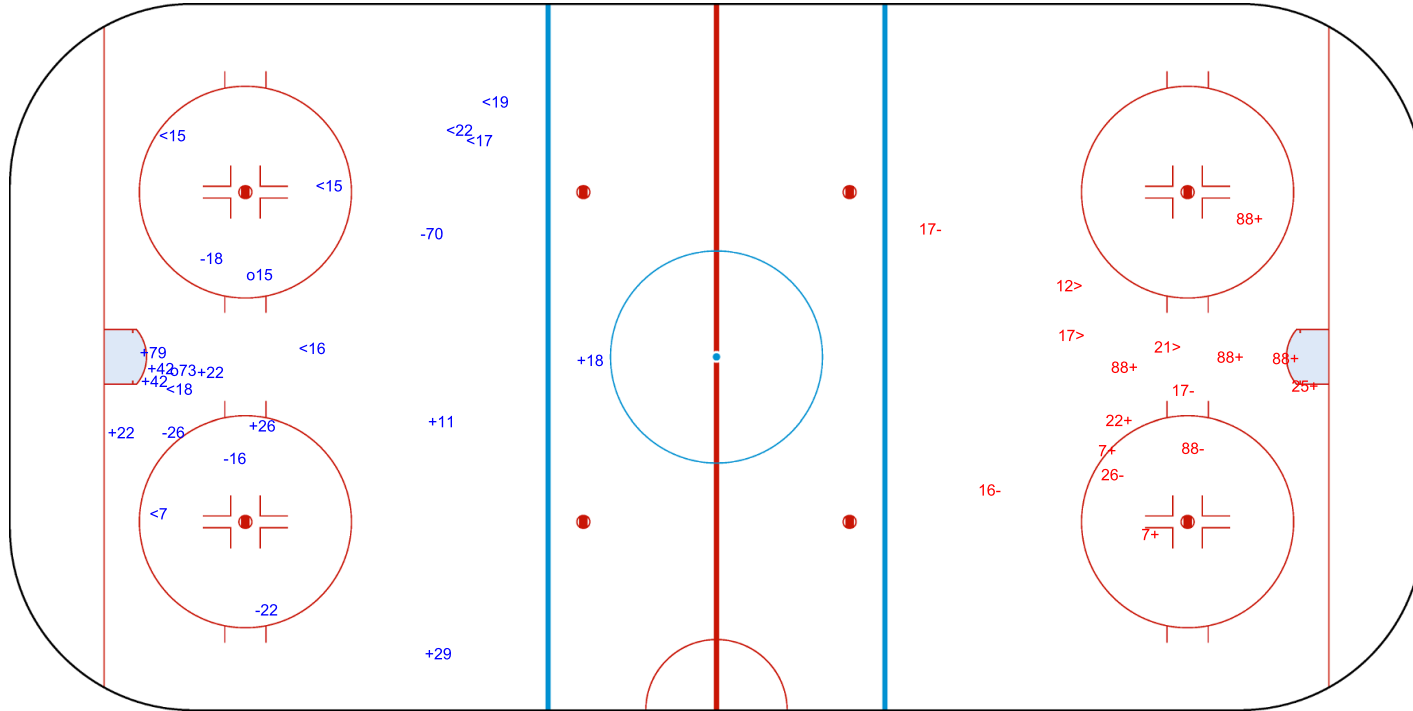

SHOT CHART
ROC - SUI

Shots by SUI
Goals (o): 1 SSG (+): 4
SSP (<): 4 SPG (-): 4

ROC Period: 1 SUI

Shots by ROC
Goals (o): 0 SSG (+): 11
SSP (>): 2 SPG (-): 8

Shots by ROC

Goals (o): 2 SSG (+): 9
 SSP (-): 8 SPG (-): 5

GK 29 of SUI

SUI Period: 2 ROC

Shots by SUI

Goals (o): 0 SSG (+): 8
 SSP (>): 3 SPG (-): 5

GK 30 of ROC

2021

ICE HOCKEY
WOMEN'S WORLD
CHAMPIONSHIP
CANADA
Calgary

WINSPORT ARENA

SAT 21 AUG 2021

START TIME 16:00

ICE HOCKEY

IIHF ICE HOCKEY WOMEN'S WORLD CHAMPIONSHIP

PRELIMINARY ROUND - GROUP A, GAME 5

INTERNATIONAL
ICE HOCKEY
FEDERATION

Shots by SUI

Goals (o): 0

SSP (<): 4

SSG (+): 7

SPG (-): 2

GK 30 of ROC

Period: 3

Shots by ROC

Goals (o): 1

SSP (>): 7