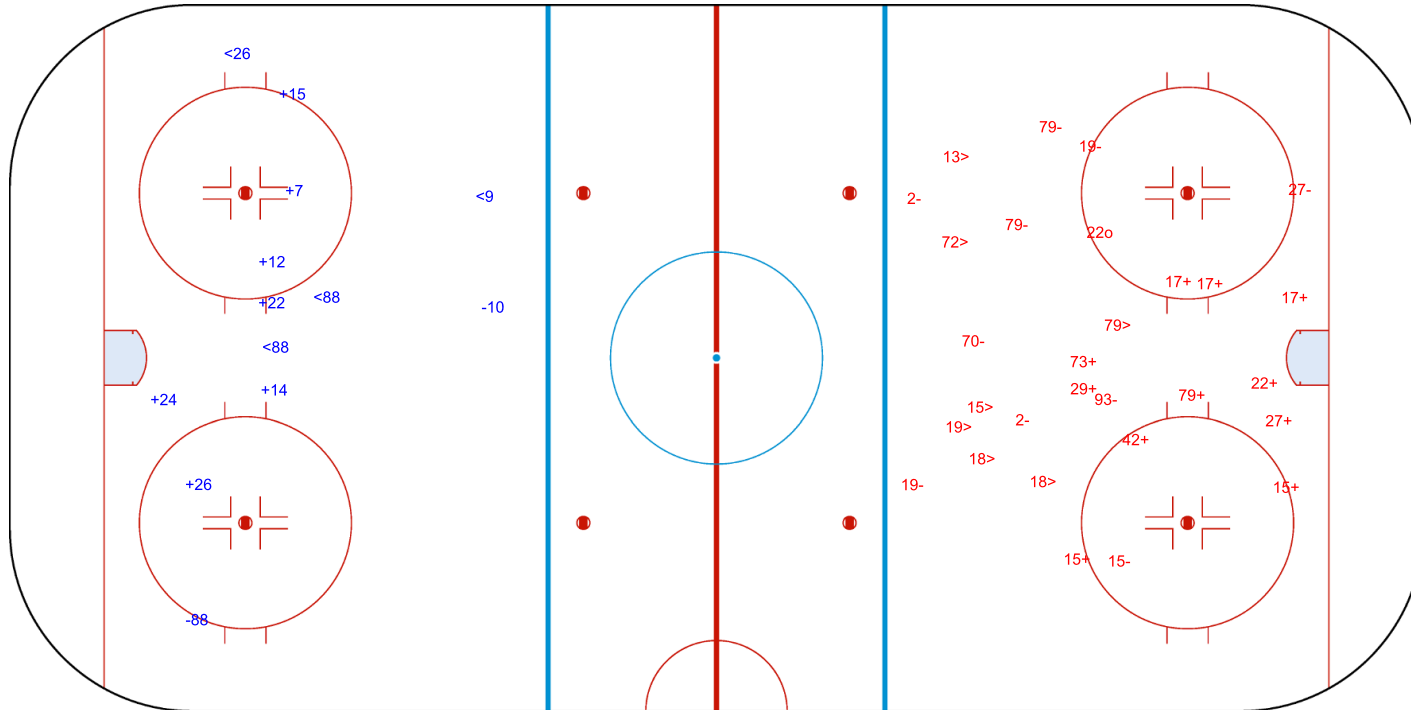

2021

ICE HOCKEY
WOMEN'S WORLD
CHAMPIONSHIP
CANADA
Calgary

WINSPORT ARENA

SAT 21 AUG 2021

START TIME 16:00

ICE HOCKEY

IIHF ICE HOCKEY WOMEN'S WORLD CHAMPIONSHIP

PRELIMINARY ROUND - GROUP A, GAME 5

INTERNATIONAL
ICE HOCKEY
FEDERATION

Shots by SUI

Goals (o): 0

SSP (<): 4

SSG (+): 7

SPG (-): 2

GK 30 of ROC

Period: 3

Shots by ROC

Goals (o): 1

SSP (>): 7

SSG (+): 11

SPG (-): 10

GK 29 of SUI

Legend:					
GK	Goalkeeper	SPG	Shots past goal	SSG	Shots saved by goalkeeper
				SSP	Shots saved by player