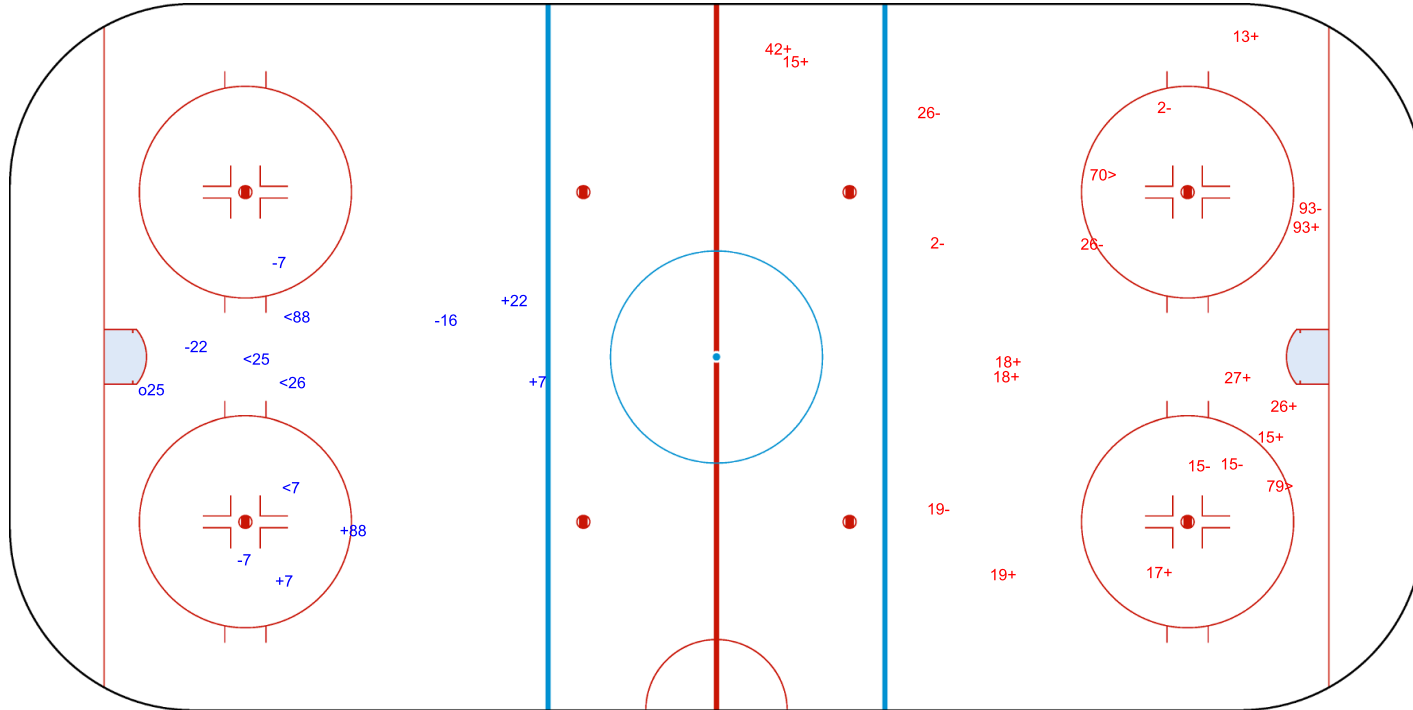

SHOT CHART
ROC - SUI

Shots by SUI
Goals (o): 1 SSG (+): 4
SSP (<): 4 SPG (-): 4

ROC Period: 1 SUI

Shots by ROC
Goals (o): 0 SSG (+): 11
SSP (>): 2 SPG (-): 8

Shots by ROC

Goals (o): 2 SSG (+): 9
 SSP (-): 8 SPG (-): 5

GK 29 of SUI

SUI Period: 2 ROC

Shots by SUI

Goals (o): 0 SSG (+): 8
 SSP (>): 3 SPG (-): 5

GK 30 of ROC

2021

ICE HOCKEY
WOMEN'S WORLD
CHAMPIONSHIP
CANADA
Calgary

WINSPORT ARENA