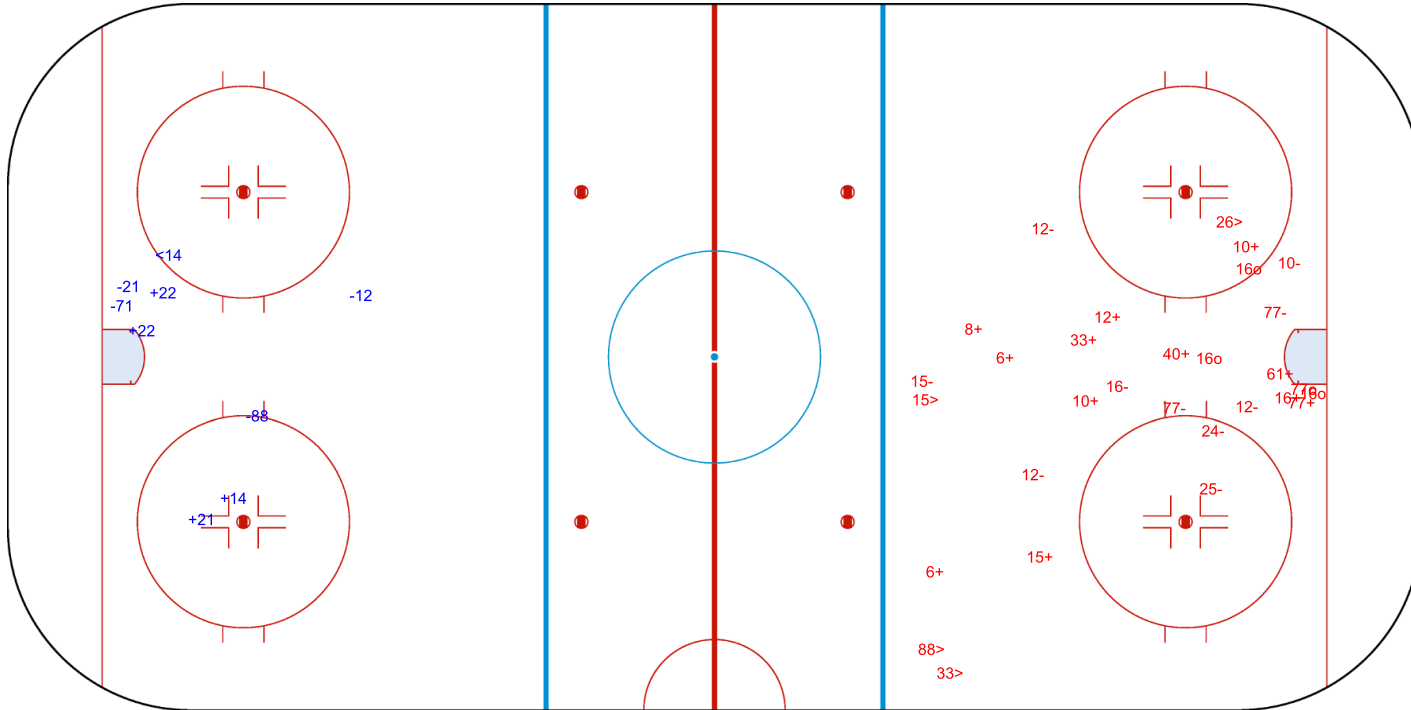

SHOT CHART
 FIN - SUI

FIN → Period: 1 ← SUI

Shots by SUI
 Goals (o): 0 SSG (+): 4
 SSP (<): 1 SPG (-): 4

Shots by FIN
 Goals (o): 4 SSG (+): 12
 SSP (>): 4 SPG (-): 10

GK 18 of FIN

GK 20 of SUI

Shots by FIN
Goals (o): 1
SSP (<): 12
SSG (+): 11
SPG (-): 8

SUI → Period: 2 ← FIN

Shots by SUI
Goals (o): 0
SSP (>): 0
SSG (+): 1
SPG (-): 1

GK 20 of SUI

o77

GK 18 of FIN

Shots by SUI
Goals (o): 0
SSP (<): 0
SSG (+): 4
SPG (-): 2

GK 18 of FIN

Period: 3