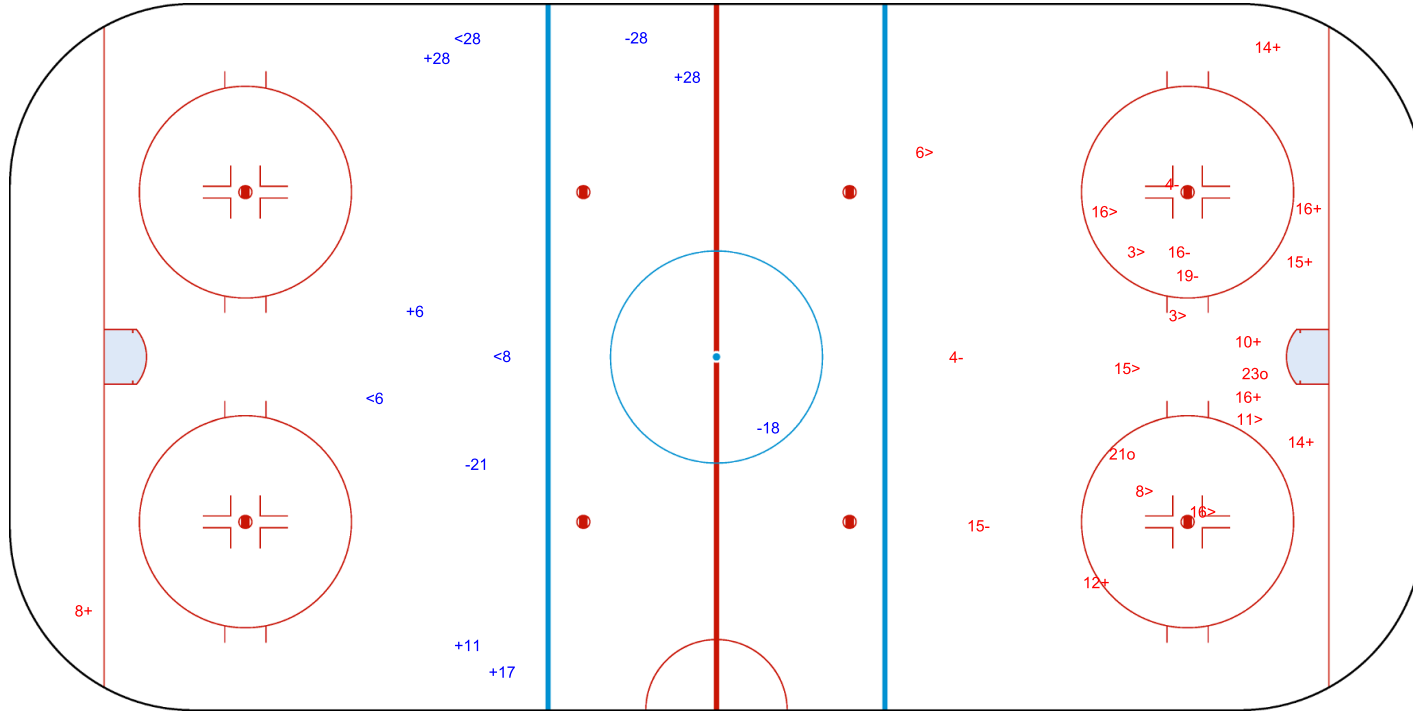

Goals (o): 0    SSG (+): 5  
SSP (<): 3    SPG (-): 3

GK 1 of JPN

JPN

Period: 2

GER

Shots by JPN

Goals (o): 2    SSG (+): 8  
SSP (>): 8    SPG (-): 5

GK 30 of GER