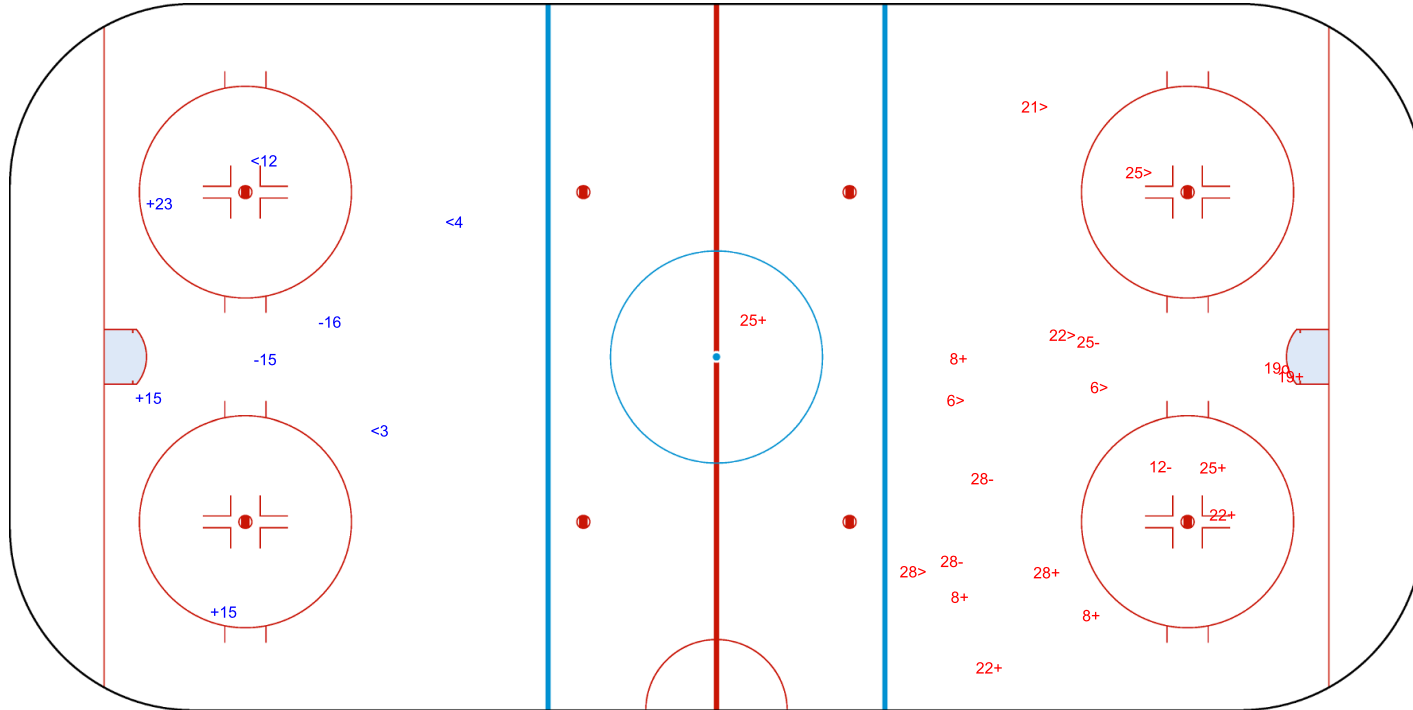

SHOT CHART  
 JPN - GER

Shots by JPN  
 Goals (o): 0  
 SSP (<): 3  
 SSG (+): 3  
 SPG (-): 2

GK 30 of GER

Period: 1

Shots by GER  
 Goals (o): 1  
 SSP (>): 6  
 SSG (+): 9  
 SPG (-): 4

GK 1 of JPN

Shots by GER