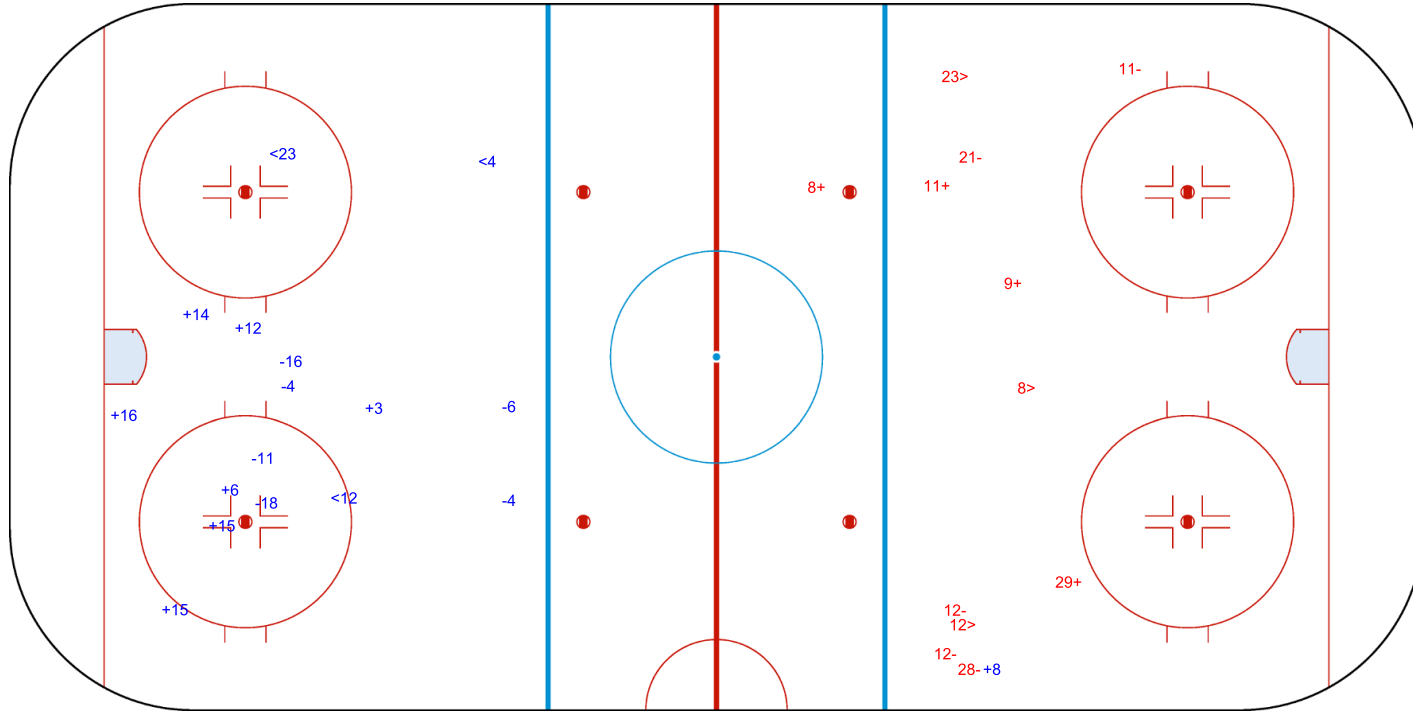

Shots by JPN  
 Goals (o): 0    SSG (+): 8  
 SSP (-): 3    SPG (-): 6

GK 30 of GER

Period: 3

Shots by GER  
 Goals (o): 0    SSG (+): 4  
 SSP (>): 3    SPG (-): 5

GK 1 of JPN

Legend:		
<b>GK</b>	Goalkeeper	
<b>SPG</b>	Shots past goal	
<b>SSG</b>	Shots saved by goalkeeper	
<b>SSP</b>	Shots saved by player	