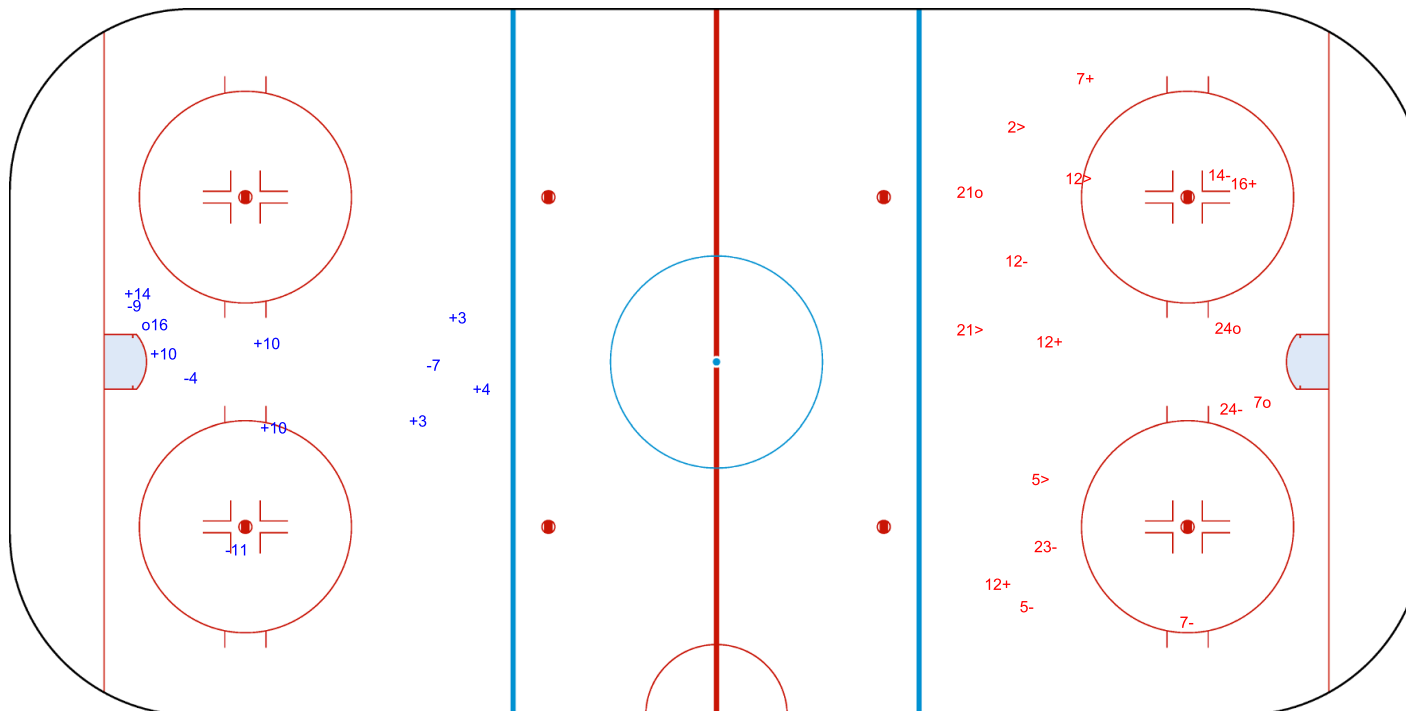

Period: 3

Shots by POL

Goals (o): 3 SSG (+): 4
SSP (>): 4 SPG (-): 6

GK 25 of NED

Legend:	GK Goalkeeper	SPG Shots past goal	SSG Shots saved by goalkeeper	SSP Shots saved by player
----------------	----------------------	----------------------------	--------------------------------------	----------------------------------