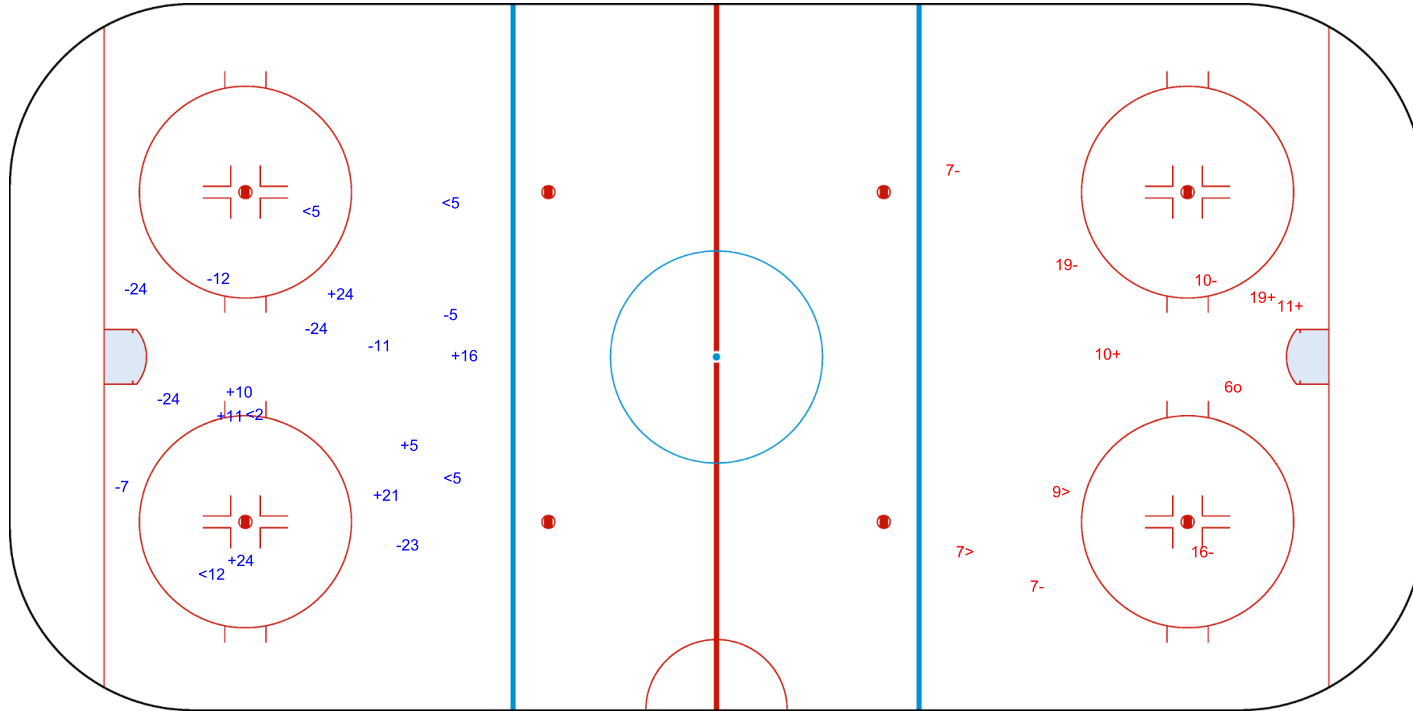

GK 25 of NED

Period: 2

Shots by NED

Goals (o): 1 SSG (+): 3
SSP (>): 2 SPG (-): 5

GK 1 of POL

Shots by NED

Goals (o): 1 SSG (+): 7
SSP (<): 0 SPG (-): 4

GK 1 of POL