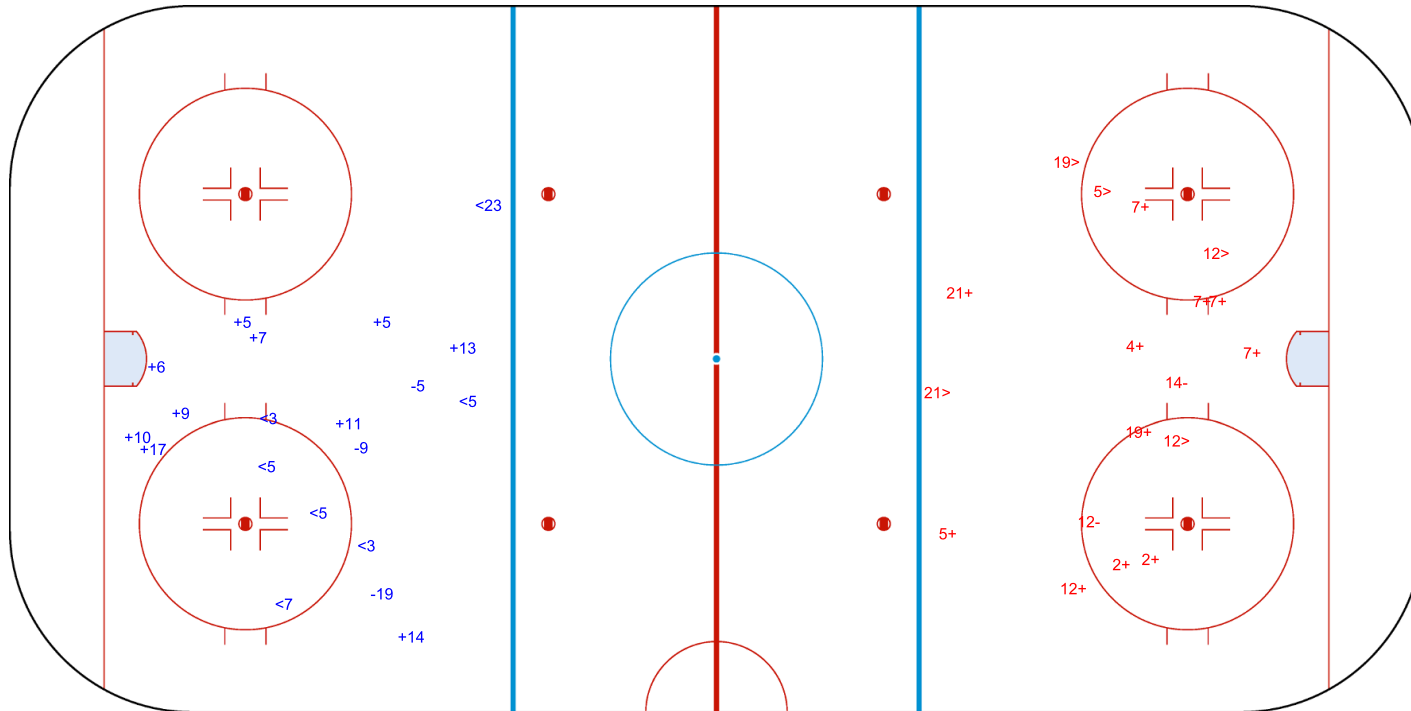

SHOT CHART
NED - POL

Shots by NED
Goals (o): 0
SSG (+): 10
SSP (-): 7
SPG (-): 3

GK 1 of POL

Period: 1

Shots by POL
Goals (o): 0
SSG (>): 5
SSP (>): 11
SPG (-): 2

GK 25 of NED

Shots by POL

Goals (o): 0 SSG (+): 7
SSP (<): 5 SPG (-): 8

GK 25 of NED

Period: 2

Shots by NED

Goals (o): 1 SSG (+): 3
SSP (>): 2 SPG (-): 5

GK 1 of POL

Shots by NED

Goals (o): 1 SSG (+): 7
SSP (<): 0 SPG (-): 4

GK 1 of POL