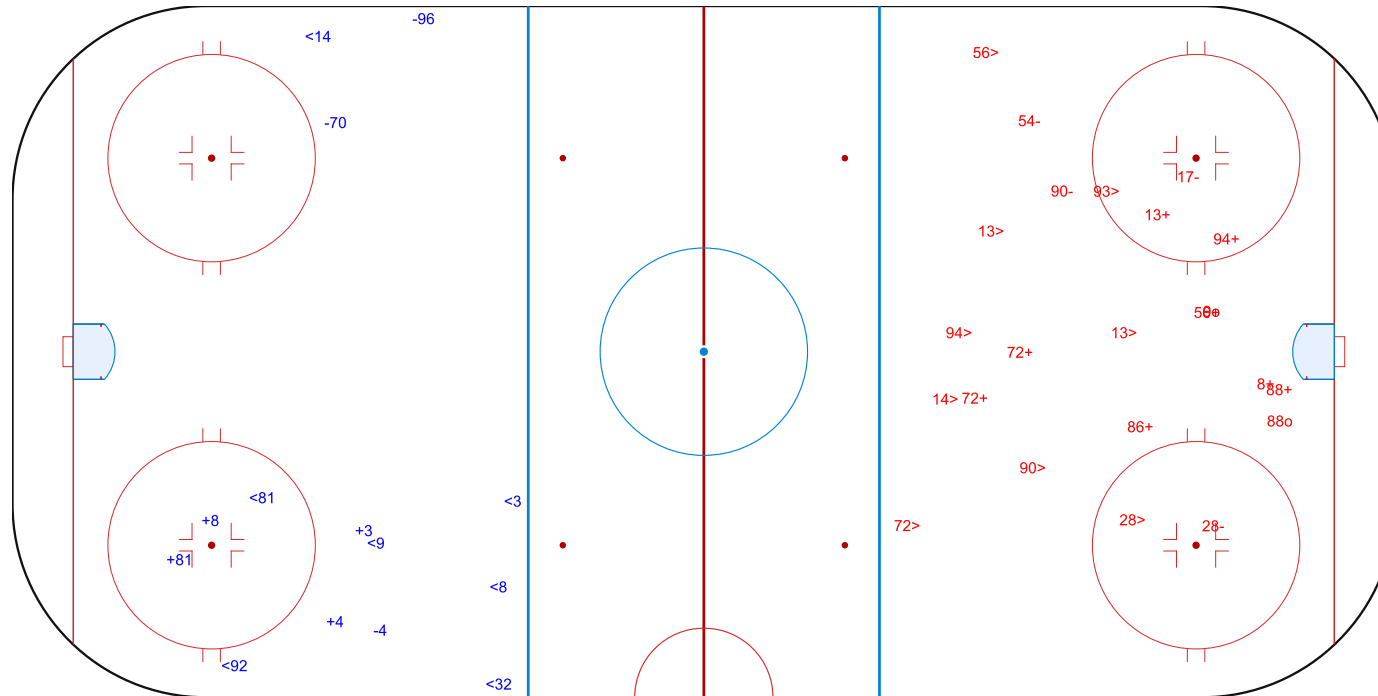

Shots by AUT

Goals (o): 0    SSG (+): 4  
SSP (<): 7    SPG (-): 3

GK 63 of SUI

3rd Period

Shots by SUI

Goals (o): 2    SSG (+): 8  
SSP (>): 9    SPG (-): 4

GK 33 of AUT

Legend:	
<b>GK</b>	Goalkeeper
<b>SPG</b>	Shots past goal
<b>SSG</b>	Shots saved by goalkeeper
<b>SSP</b>	Shots saved by player