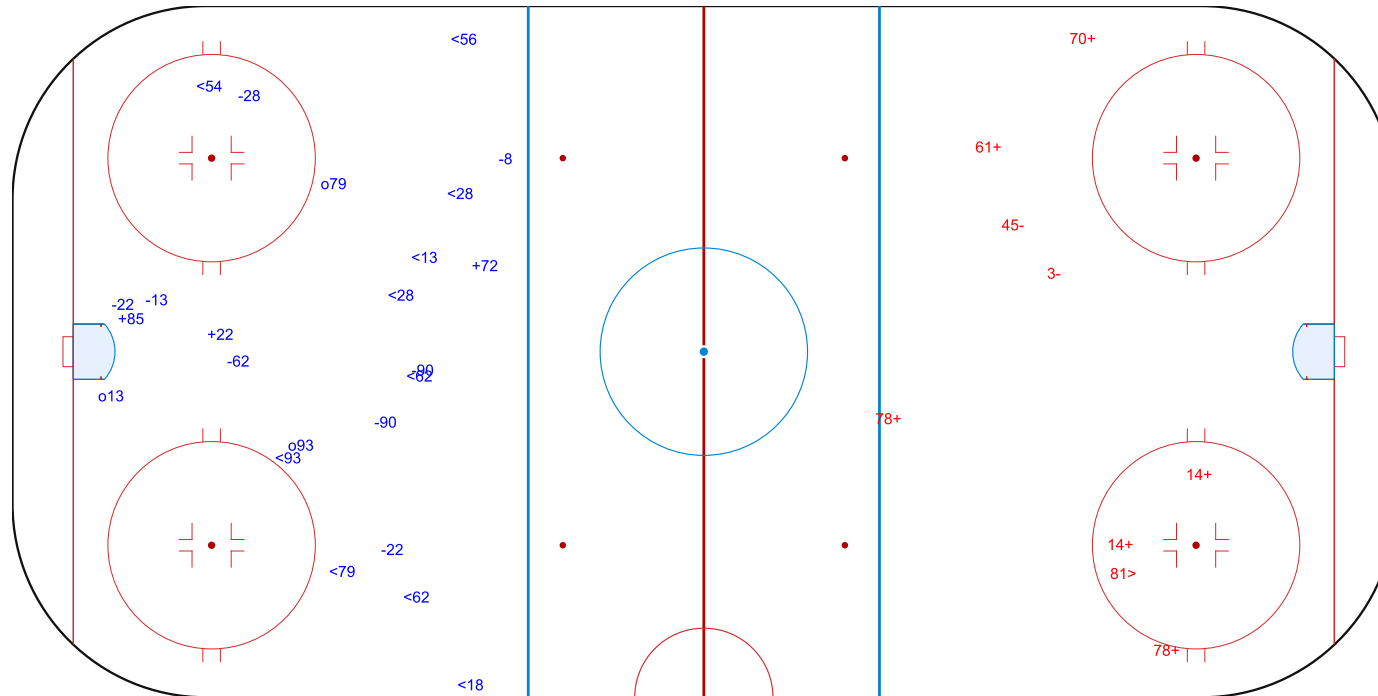

Shots by SUI  
Goals (o): 3  
SSP (<): 10

SSG (+): 3  
SPG (-): 8

GK 30 of AUT

GK 33 of AUT

2nd Period

Shots by AUT  
Goals (o): 0  
SSP (>): 1

SSG (+): 6  
SPG (-): 2

GK 63 of SUI