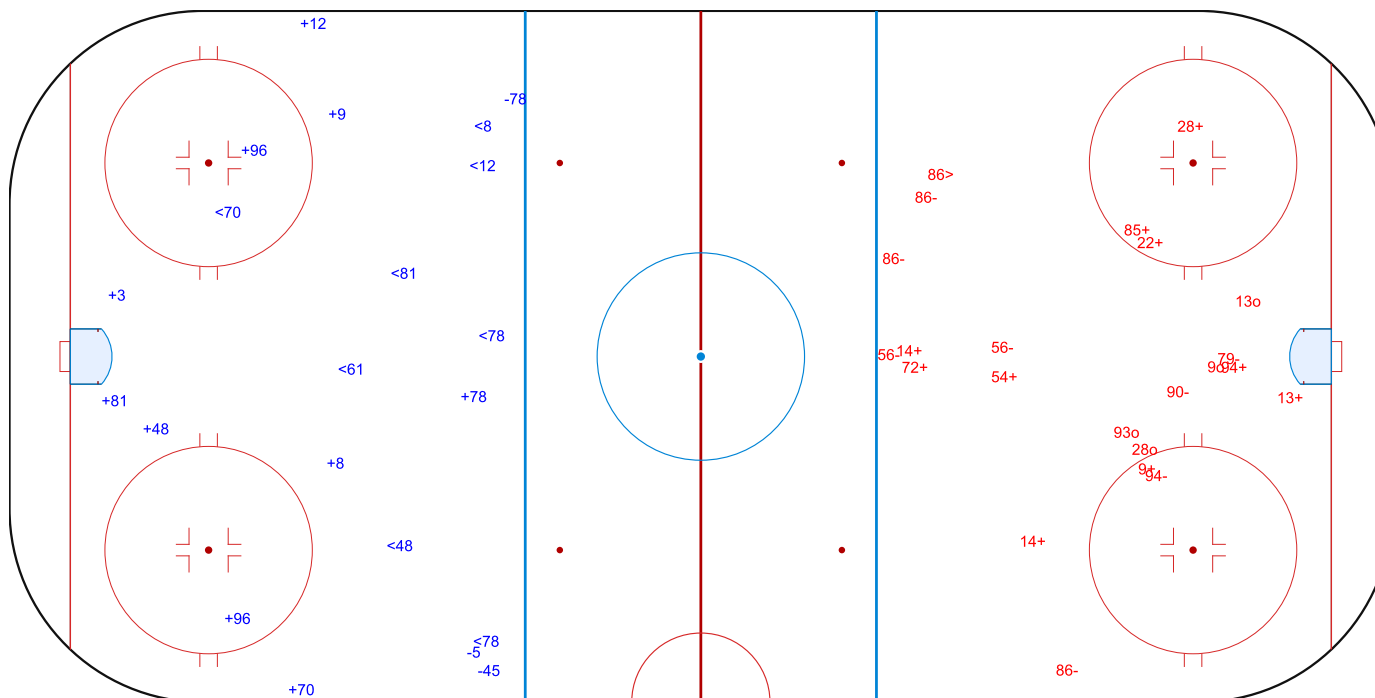

SHOT CHART  
AUT - SUI

Shots by AUT

Goals (o): 0      SSG (+): 10  
SSP (<): 8      SPG (-): 3

GK 63 of SUI

1st Period

Shots by SUI

Goals (o): 4      SSG (+): 10  
SSP (>): 1      SPG (-): 8

GK 30 of AUT