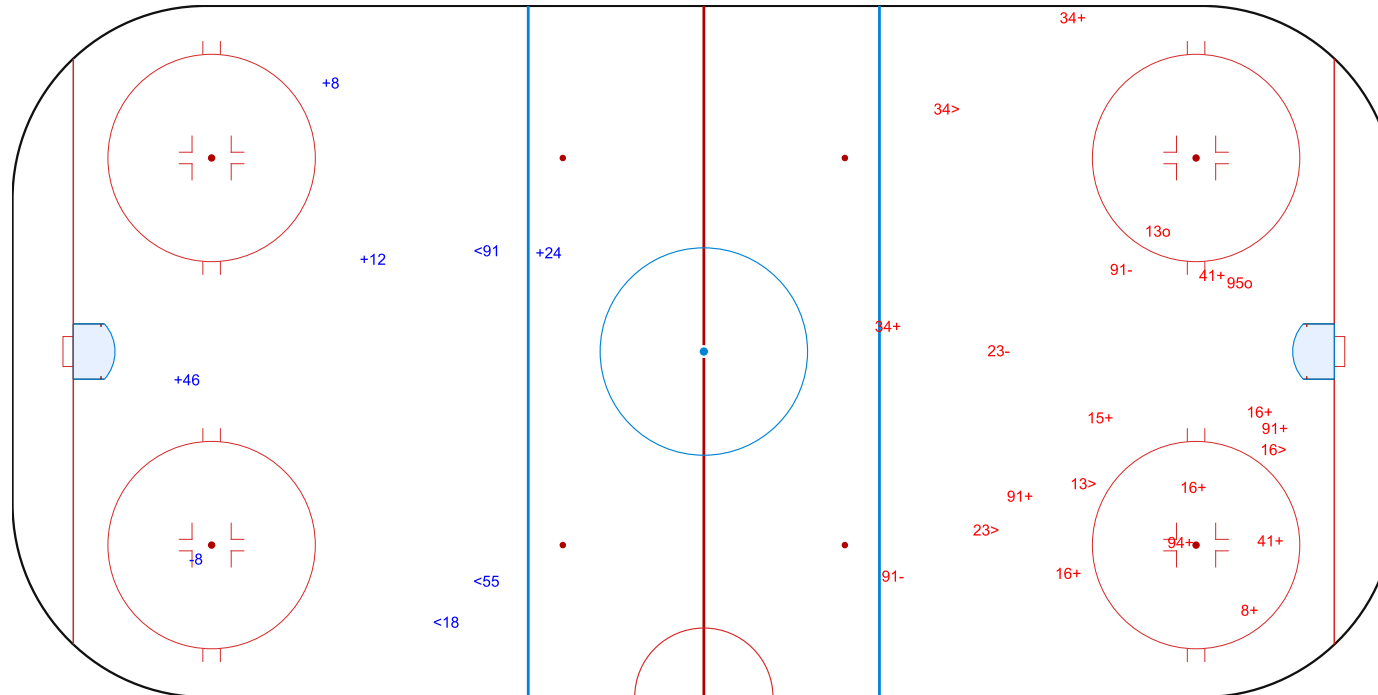

SHOT CHART
SWE - SLO

Shots by SLO
Goals (o): 0
SSP (<): 3
SSG (+): 4
SPG (-): 1

GK 40 of SWE

SWE → 1st Period ← SLO

Shots by SWE
Goals (o): 2
SSP (>): 4
SSG (+): 12
SPG (-): 3

GK 33 of SLO

Shots by SWE

Goals (o): 4 SSG (+): 13
SSP (<): 5 SPG (-): 4

GK 33 of SLO

SLO → 2nd Period ← SWE

Shots by SLO

Goals (o): 0 SSG (+): 3
SSP (>): 3 SPG (-): 1

GK 40 of SWE

Shots by SLO

Goals (o): 0 SSG (+): 9
SSP (-): 2 SPG (-): 2

GK 40 of SWE