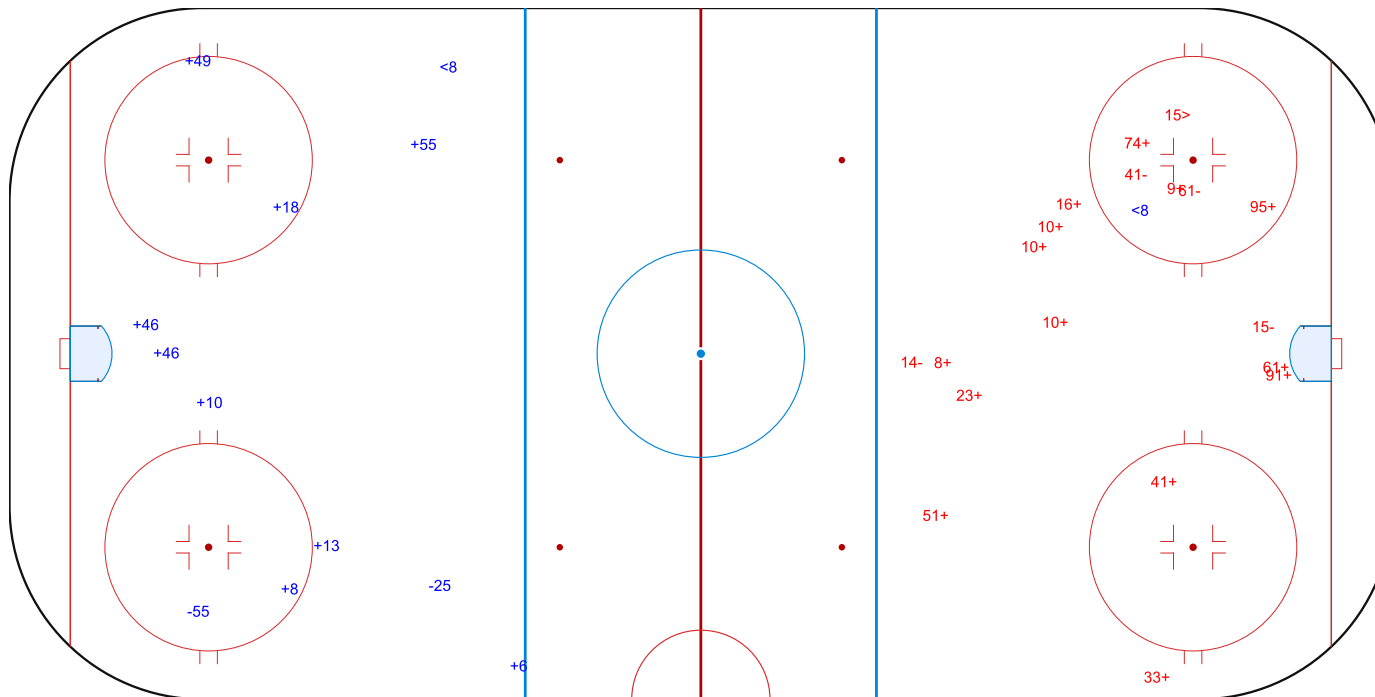

GK 33 of SLO

SLO → 2nd Period ← SWE

Shots by SLO

Goals (o): 0 SSG (+): 3
SSP (>): 3 SPG (-): 1

GK 40 of SWE

Shots by SLO

Goals (o): 0 SSG (+): 9
SSP (-): 2 SPG (-): 2

GK 40 of SWE

3rd Period

Shots by SWE

Goals (o): 0 SSG (+): 14
SSP (>): 1 SPG (-): 4

GK 33 of SLO

Legend:	
GK	Goalkeeper
SPG	Shots past goal
SSG	Shots saved by goalkeeper
SSP	Shots saved by player