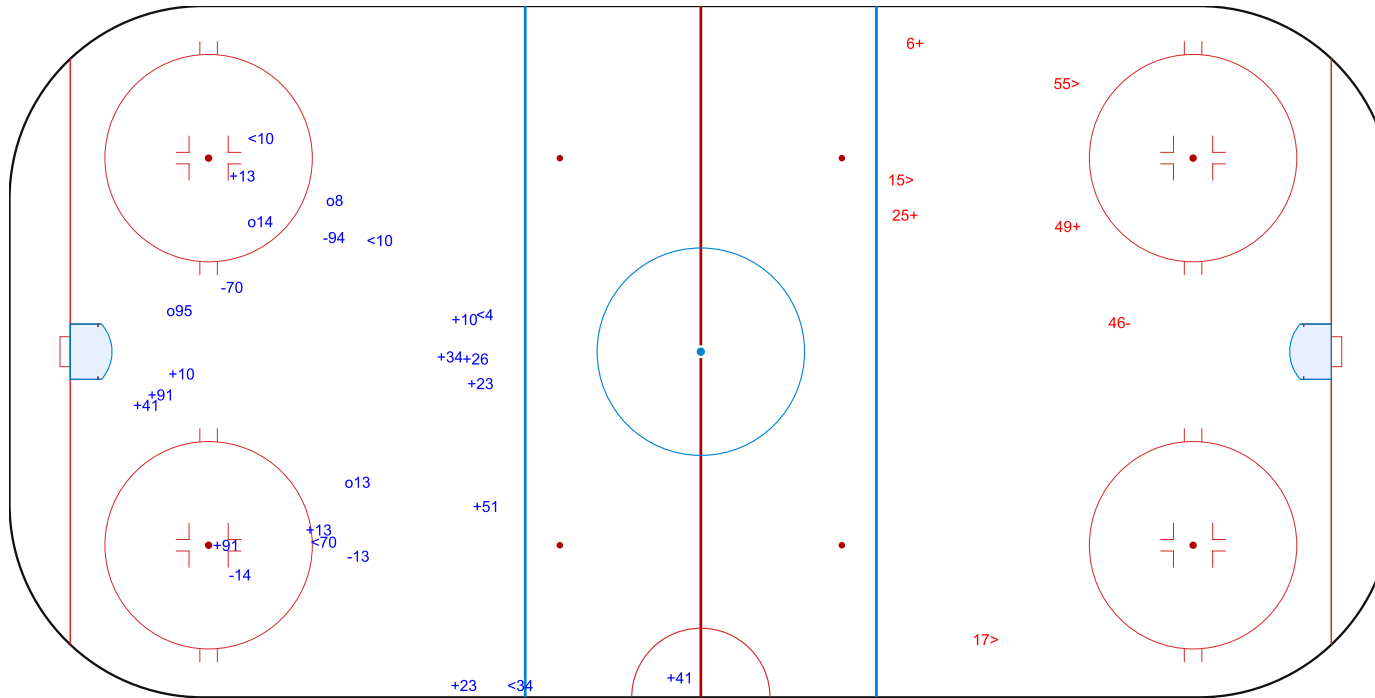

SHOT CHART
SWE - SLO

Shots by SLO
Goals (o): 0
SSP (<): 3
SSG (+): 4
SPG (-): 1

GK 40 of SWE

SWE → 1st Period ← SLO

Shots by SWE
Goals (o): 2
SSP (>): 4
SSG (+): 12
SPG (-): 3

GK 33 of SLO

Shots by SWE

Goals (o): 4 SSG (+): 13
SSP (<): 5 SPG (-): 4

GK 33 of SLO

SLO → 2nd Period ← SWE

Shots by SLO

Goals (o): 0 SSG (+): 3
SSP (>): 3 SPG (-): 1

GK 40 of SWE

Shots by SLO

Goals (o): 0 SSG (+): 9
SSP (-): 2 SPG (-): 2

GK 40 of SWE