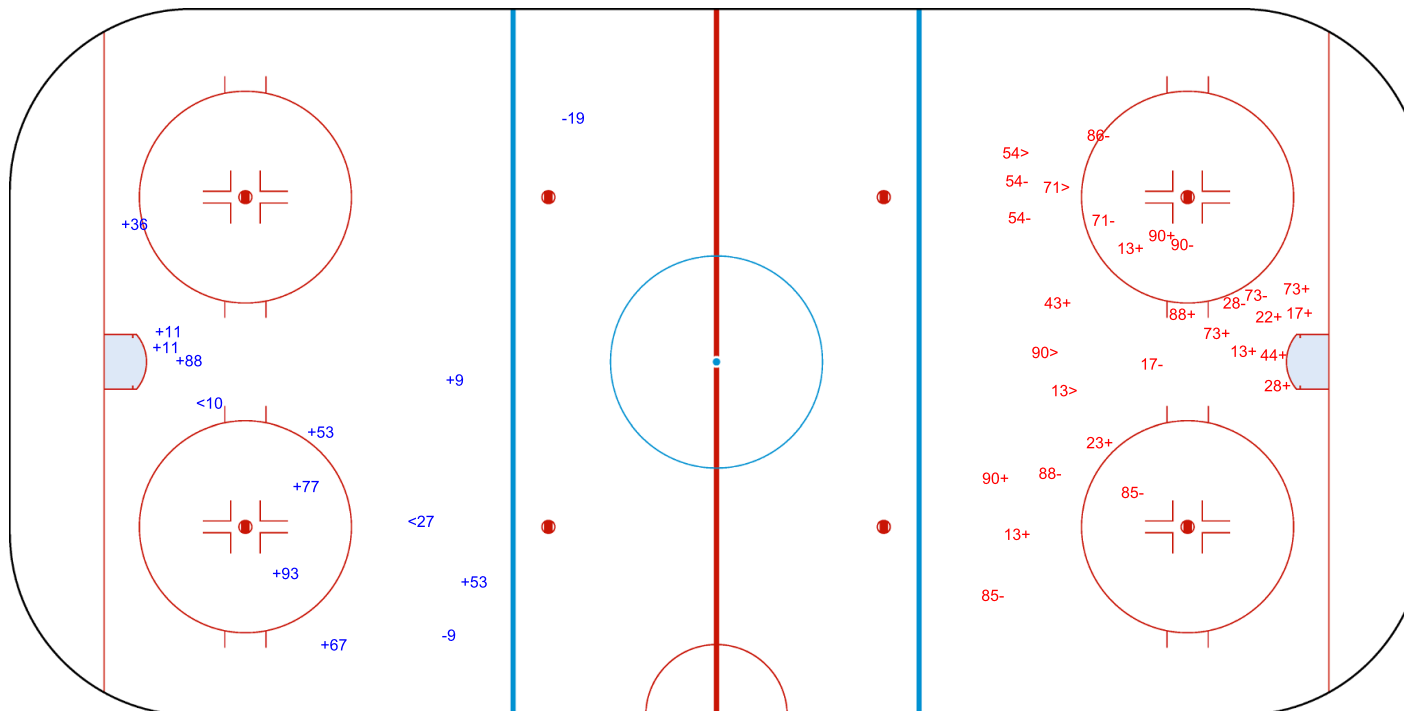

Shots by SUI

Goal (o): 0

Block (>): 4

Save (+): 14

Miss (-): 11

GK 20 of ITA

Milano Rho Ice Hockey

TUE 17 FEB 2026