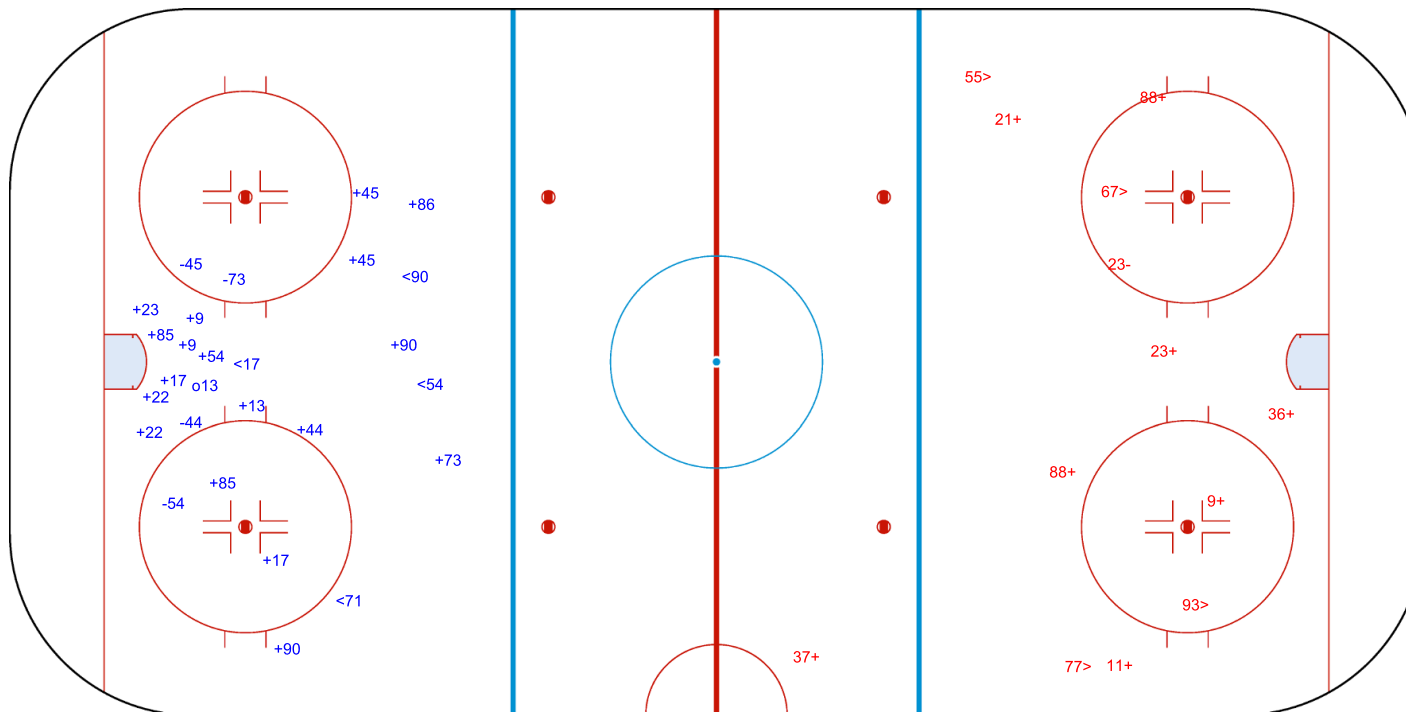

Goal (o): 0

Save (+): 8

Block (>): 4

Miss (-): 1

GK 63 of SUI

Legend:

GK

Goalkeeper