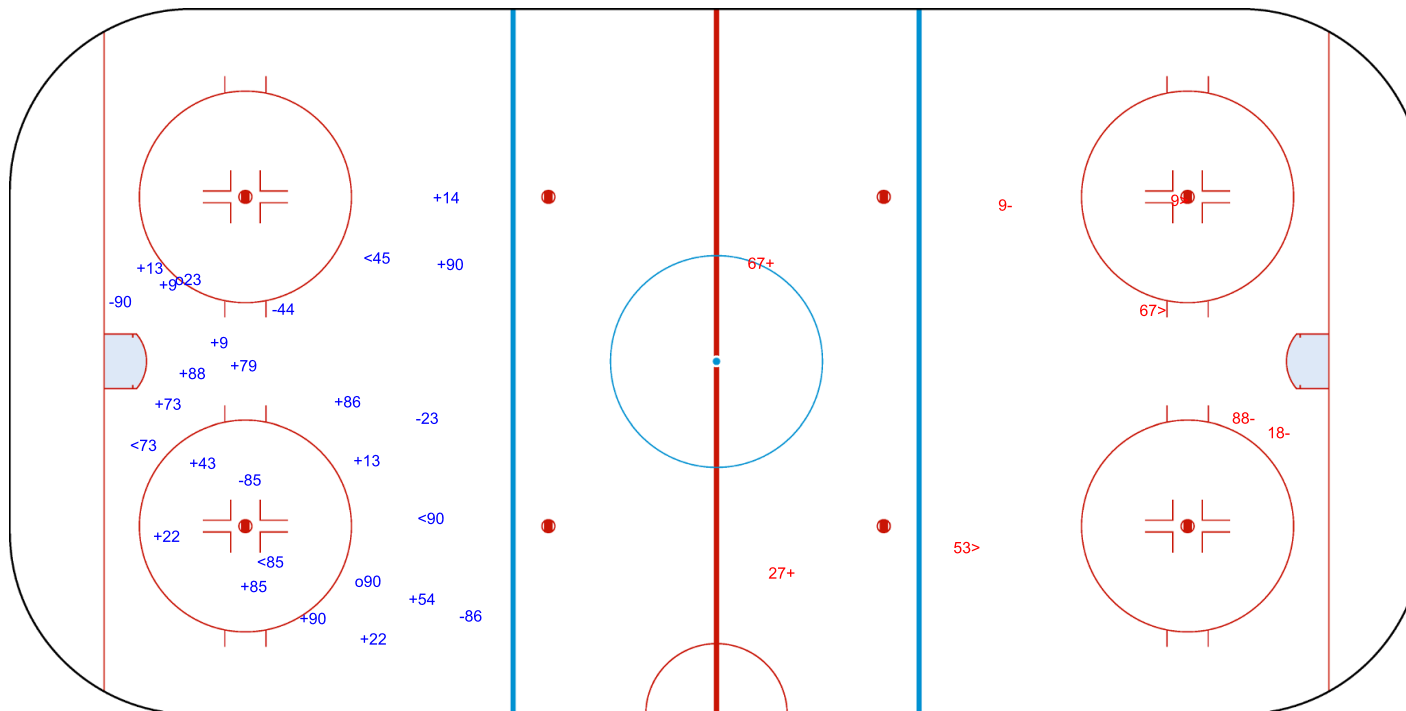

Shot Chart

Tabella azioni di tiro / Analyse des tirs

SUI - ITA

1st Period

Shots by SUI
Goal (o): 2
Block (<): 4
Save (+): 16
Miss (-): 5

GK 20 of ITA

Shots by ITA
Goal (o): 0
Block (>): 3
Save (+): 2
Miss (-): 3

GK 63 of SUI